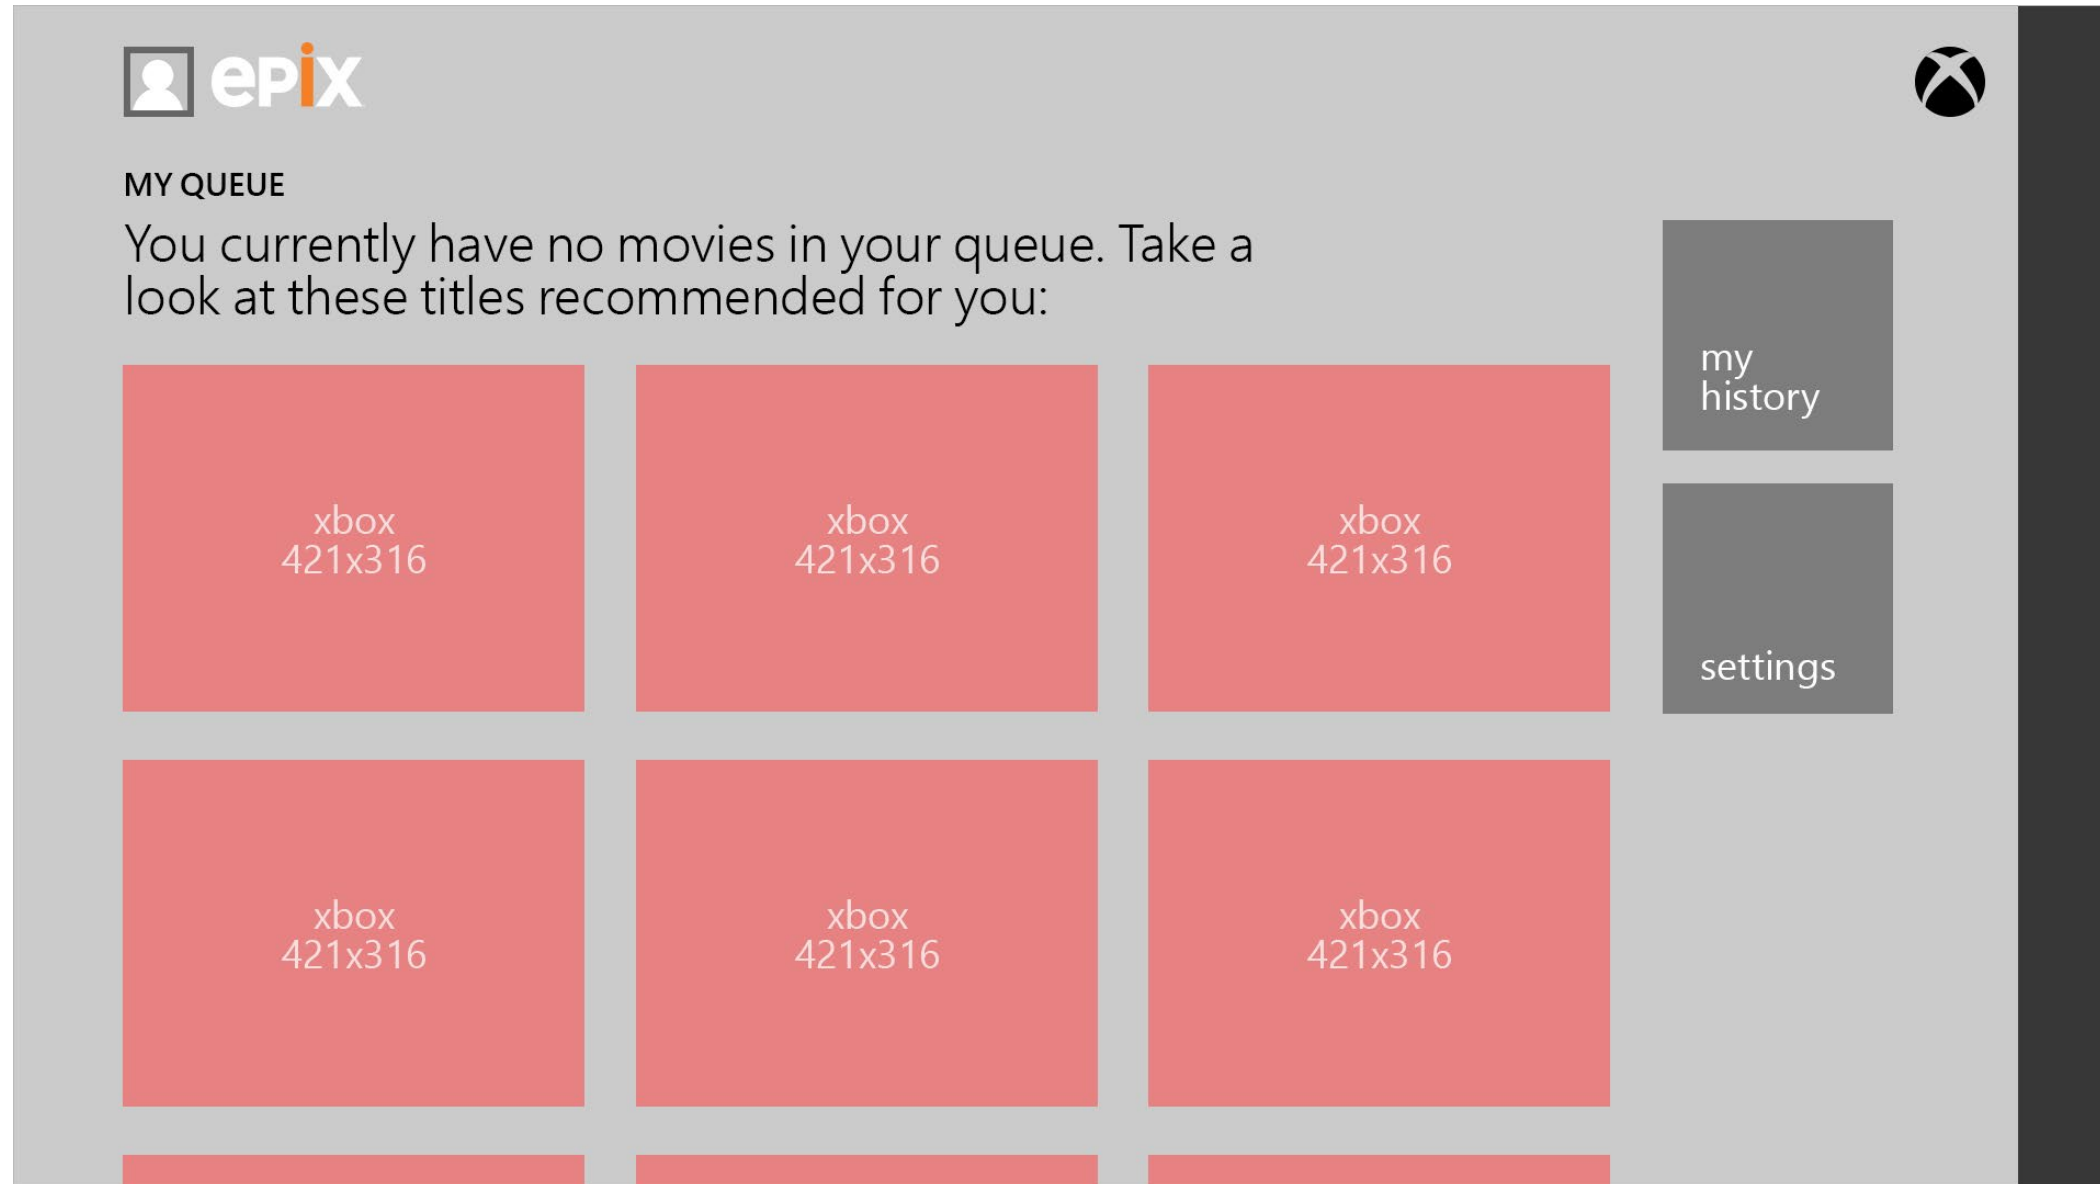

The Hub - My Account, No Queue

Scrolling to the left when landing on the Hub will take you to the My Account section.