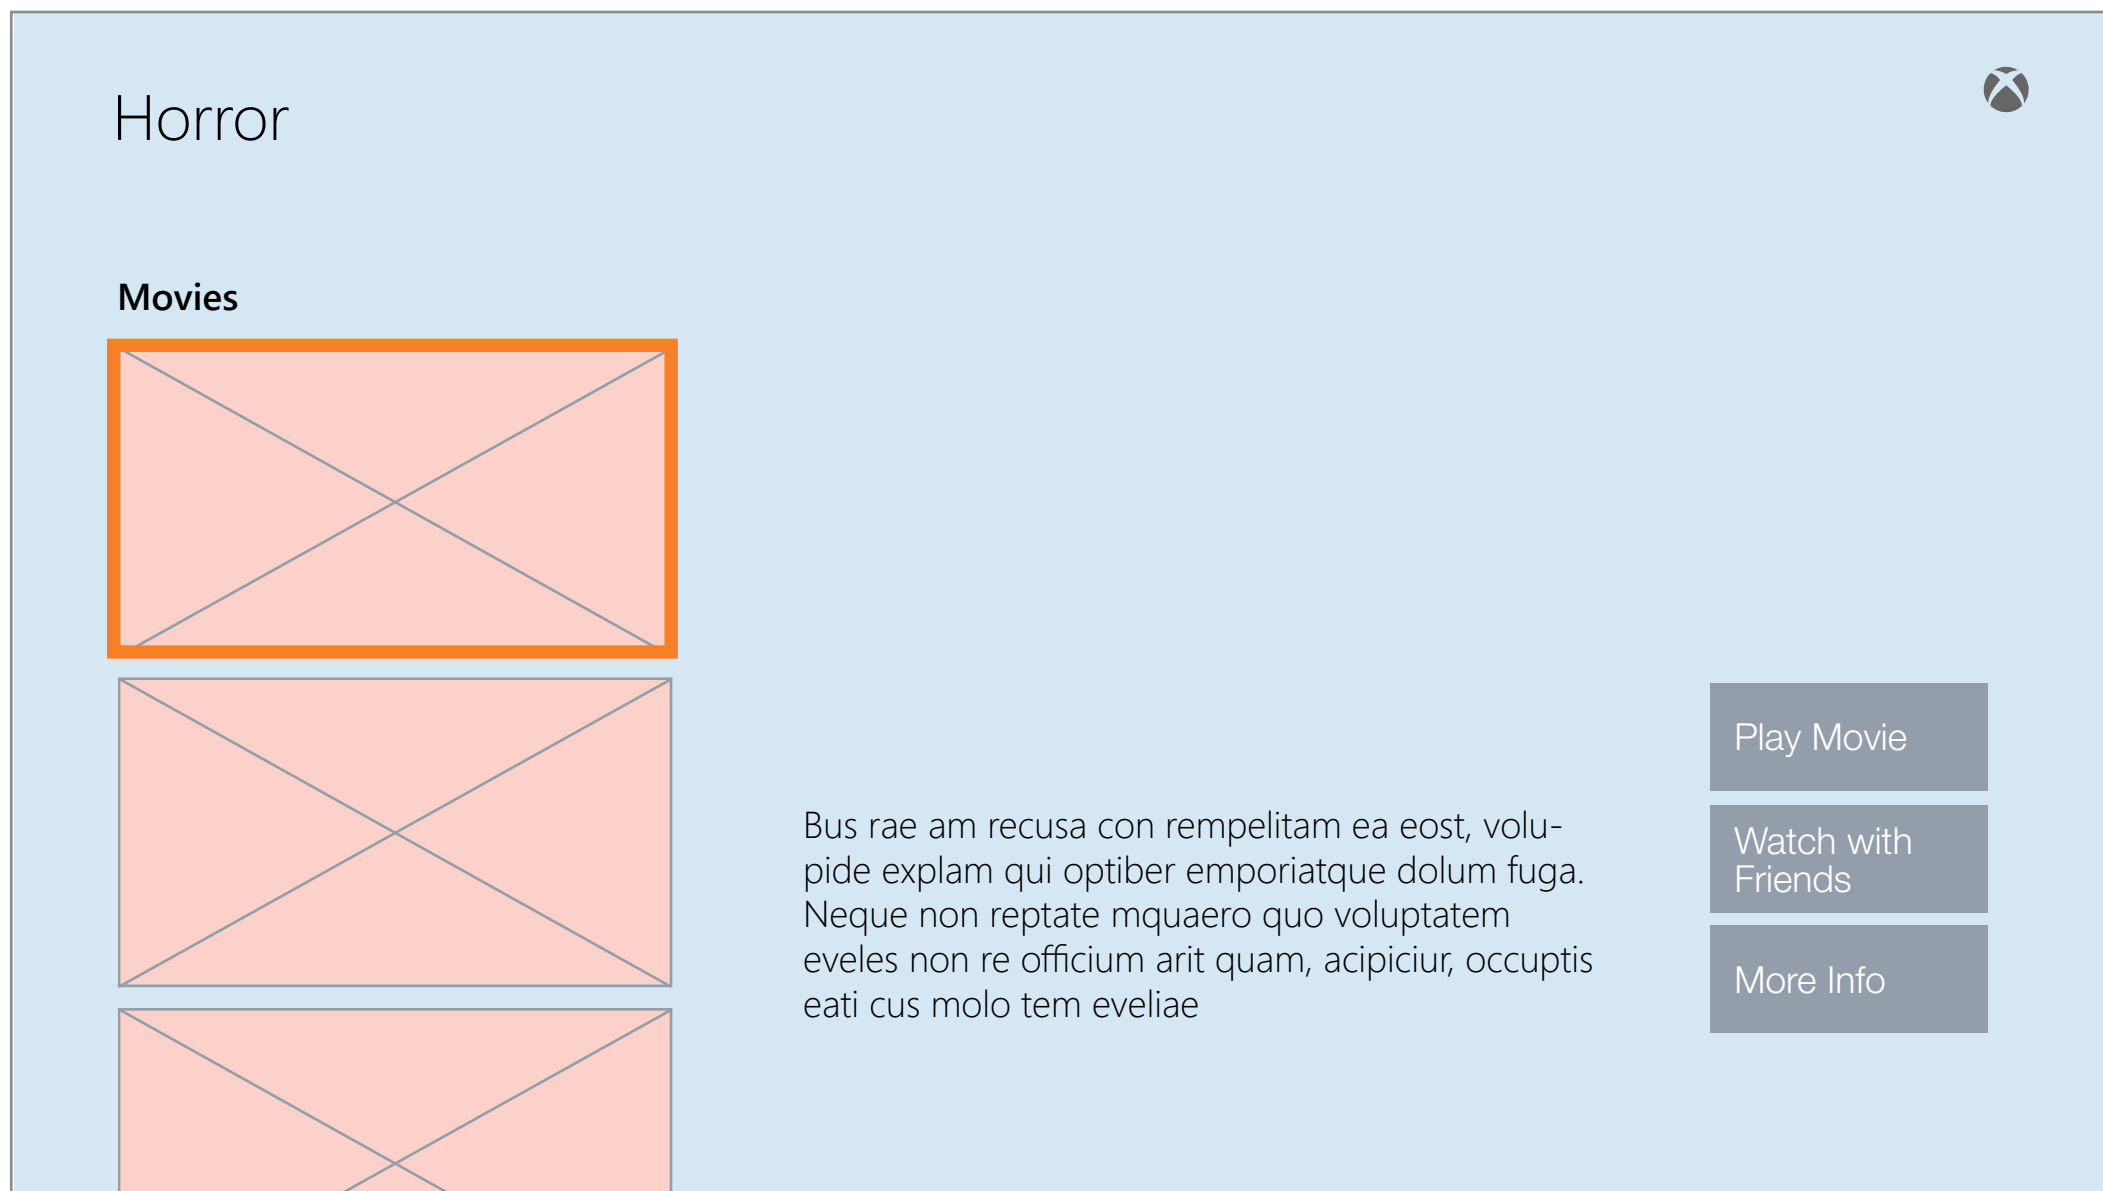

Collections Landing Page Scrolled

Here the user can browse (up and down) the movies while the information on the right changes accordingly with the movie that is selected. The user can choose to play the movie from here, launch watch with friends for that particular movie, or clicking on the More Info button will bring the user to that movie's detail page.