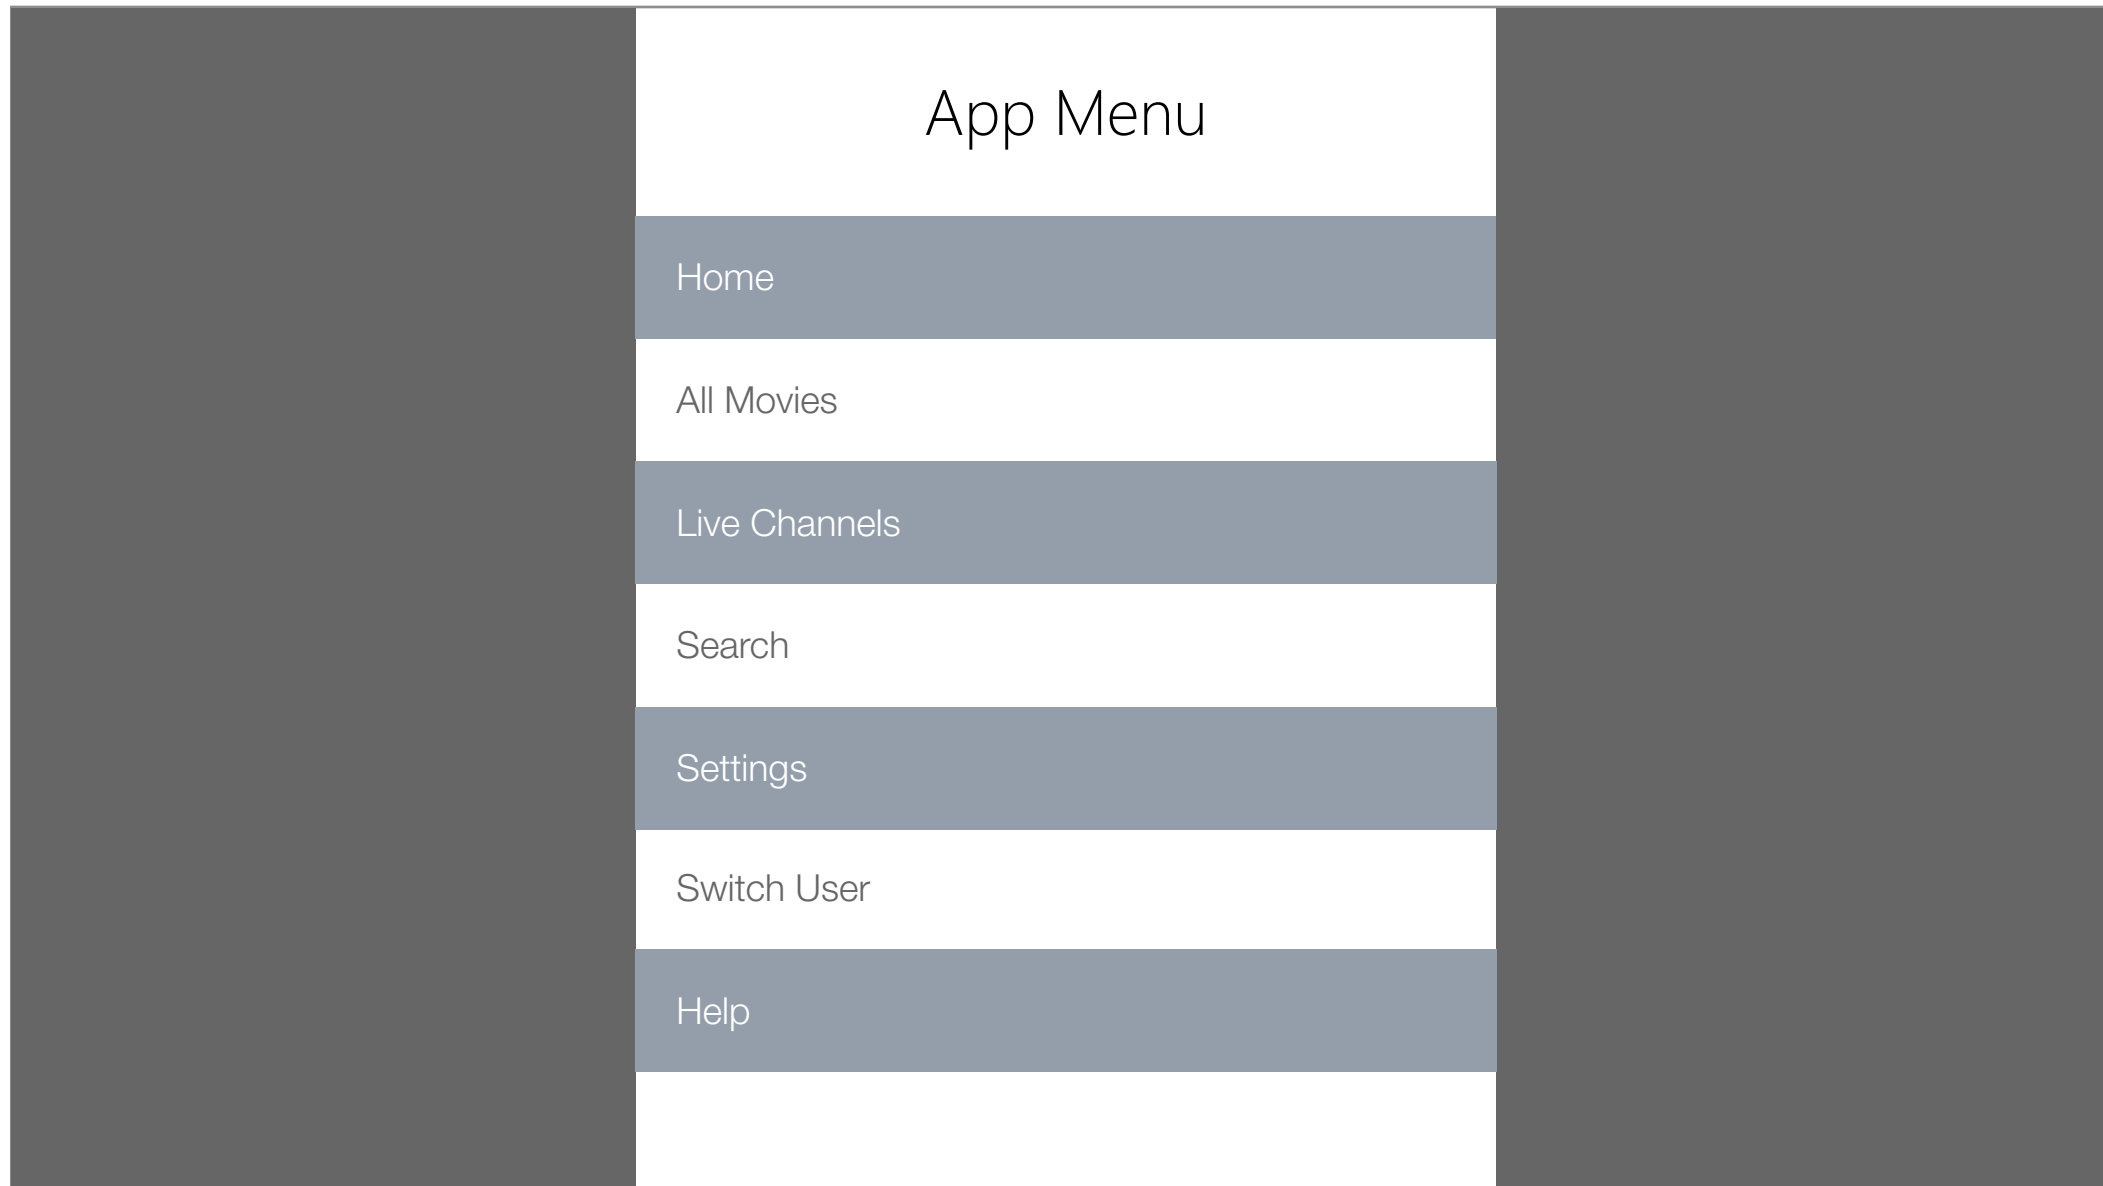

Color Legend

Hero Images

Movie Art

Video Captures

Achievements

1. **Newbie:** Watch a Full Movie
2. **Fanatic:** Watch 5 Movies With The Same Actor
3. **Hat Trick:** Watch a Movie, a Trailer and 5 mins of a Live Channel
4. **Social Butterfly:** Watch a Movie with a Friend
5. Watch 5 Trailers & Extras
6. **Couch Potato:** Watch all the movies in a Genre
7. **I'm Not Scared:** Watch 3 Horror Movies
8. Watch an Entire Collection
9. Add 3 Movies to Your Queue
10. **Movie-holic:** Watch a Movie every day for a week

Menu

The App Menu is a contextual navigation element for the user to easily switch between sections.

START UP

Start Up

When first opening the app or unauthenticated, the user will be brought to this screen that gives them 2 options: to log in or to register for a free trial.