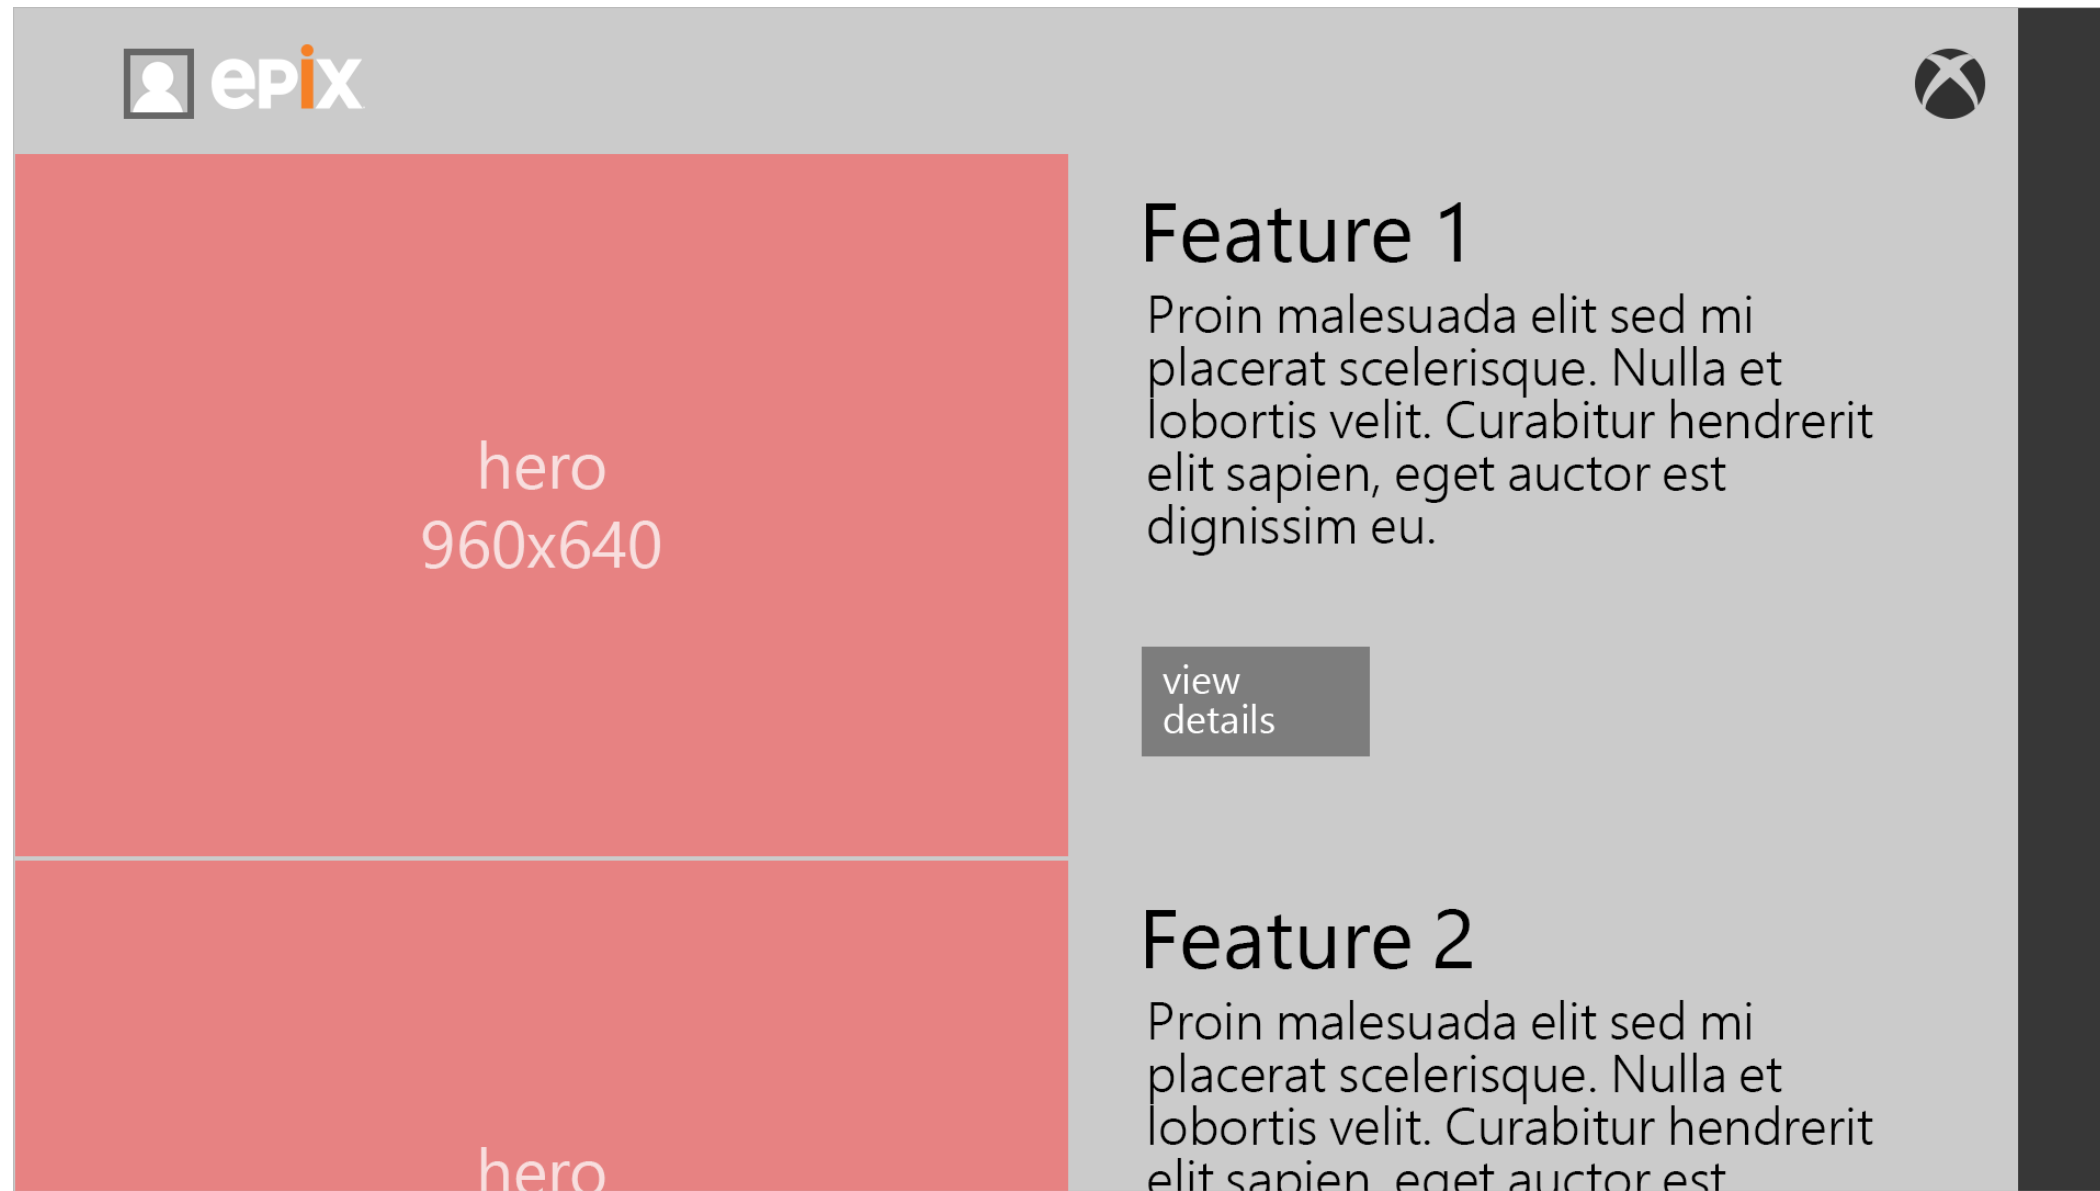

The Hub - Featured v2

This second version of the Featured section is a list view of all the movies where the user can scroll down to view them all and play the movie directly from here.