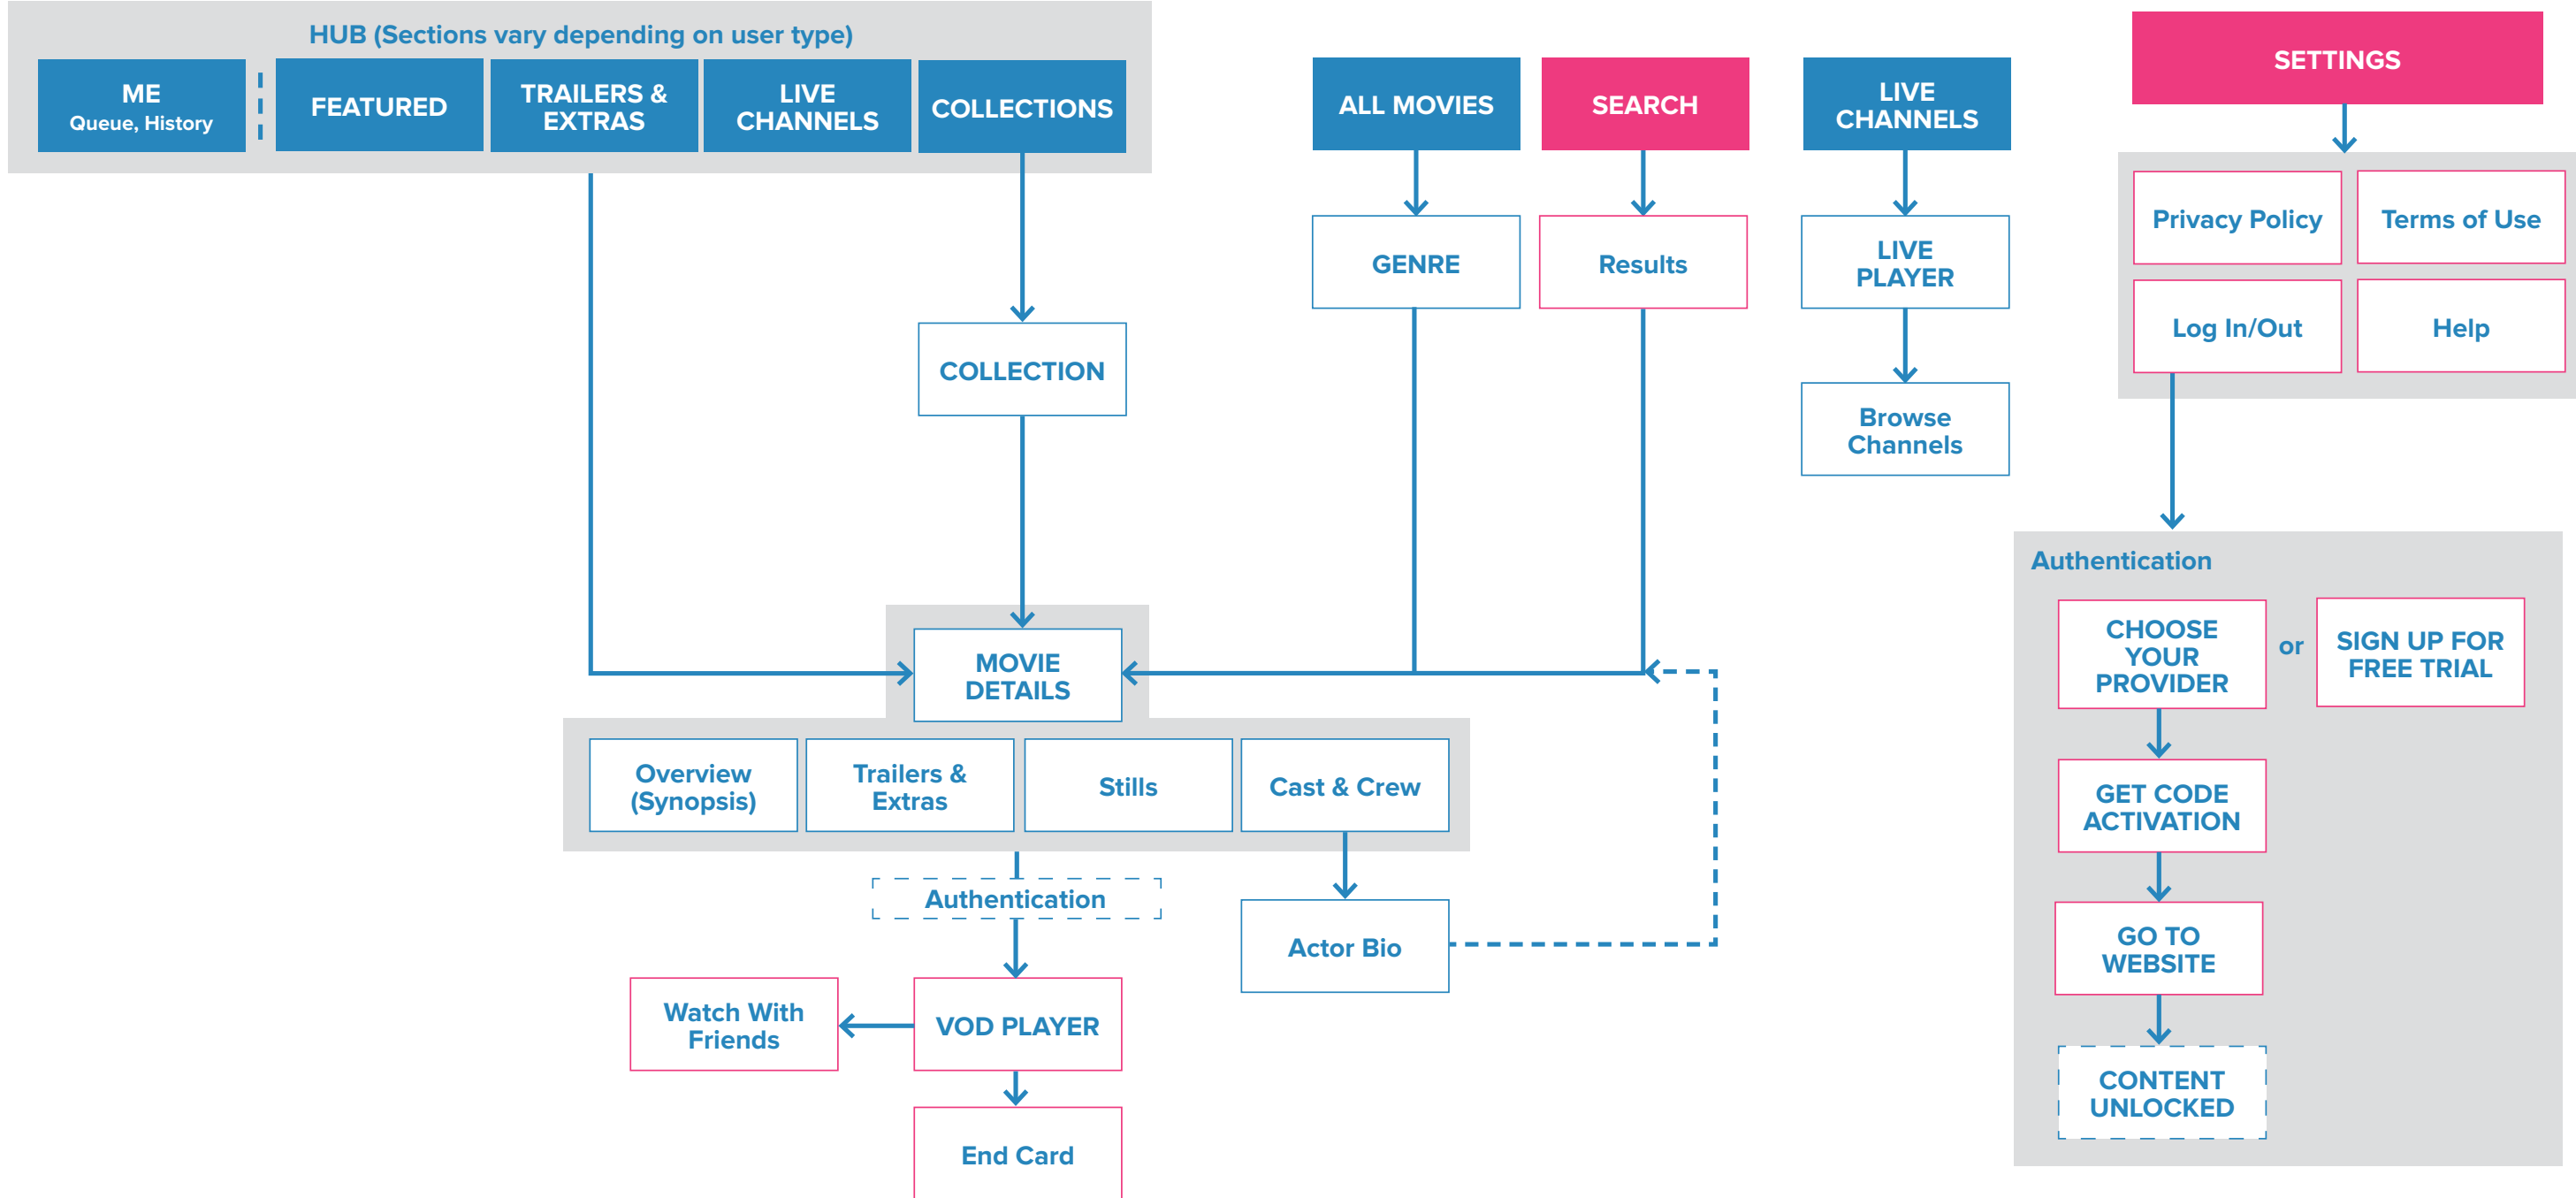

App Map

Missing from this Document