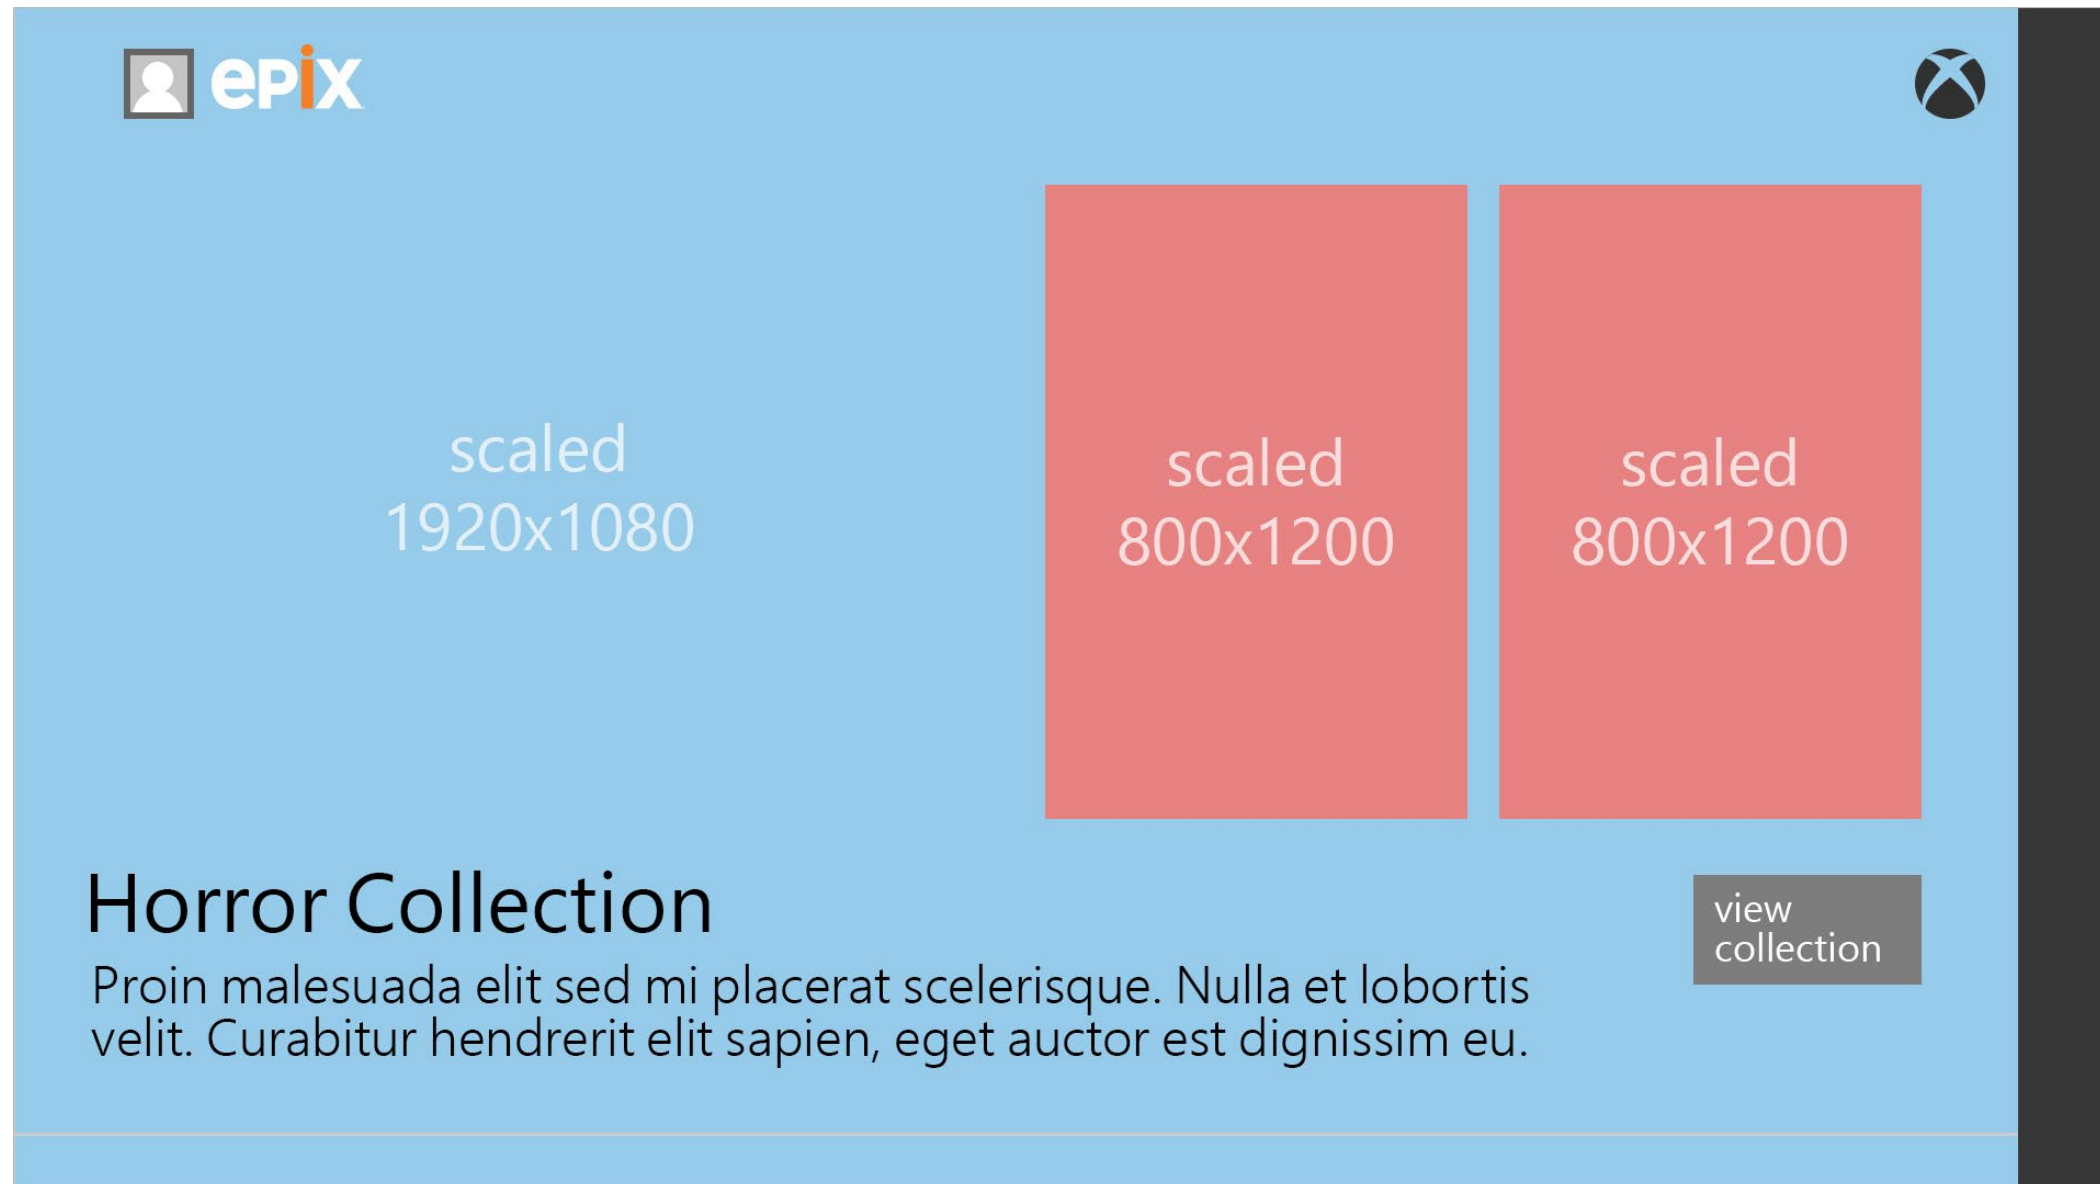

The Hub - Collections

In the Collections hub section, there is a background image relevant to the collection with a few samples of which movies are in the collection to the right. There is a call to action on the right that would bring the user to the Collection page.