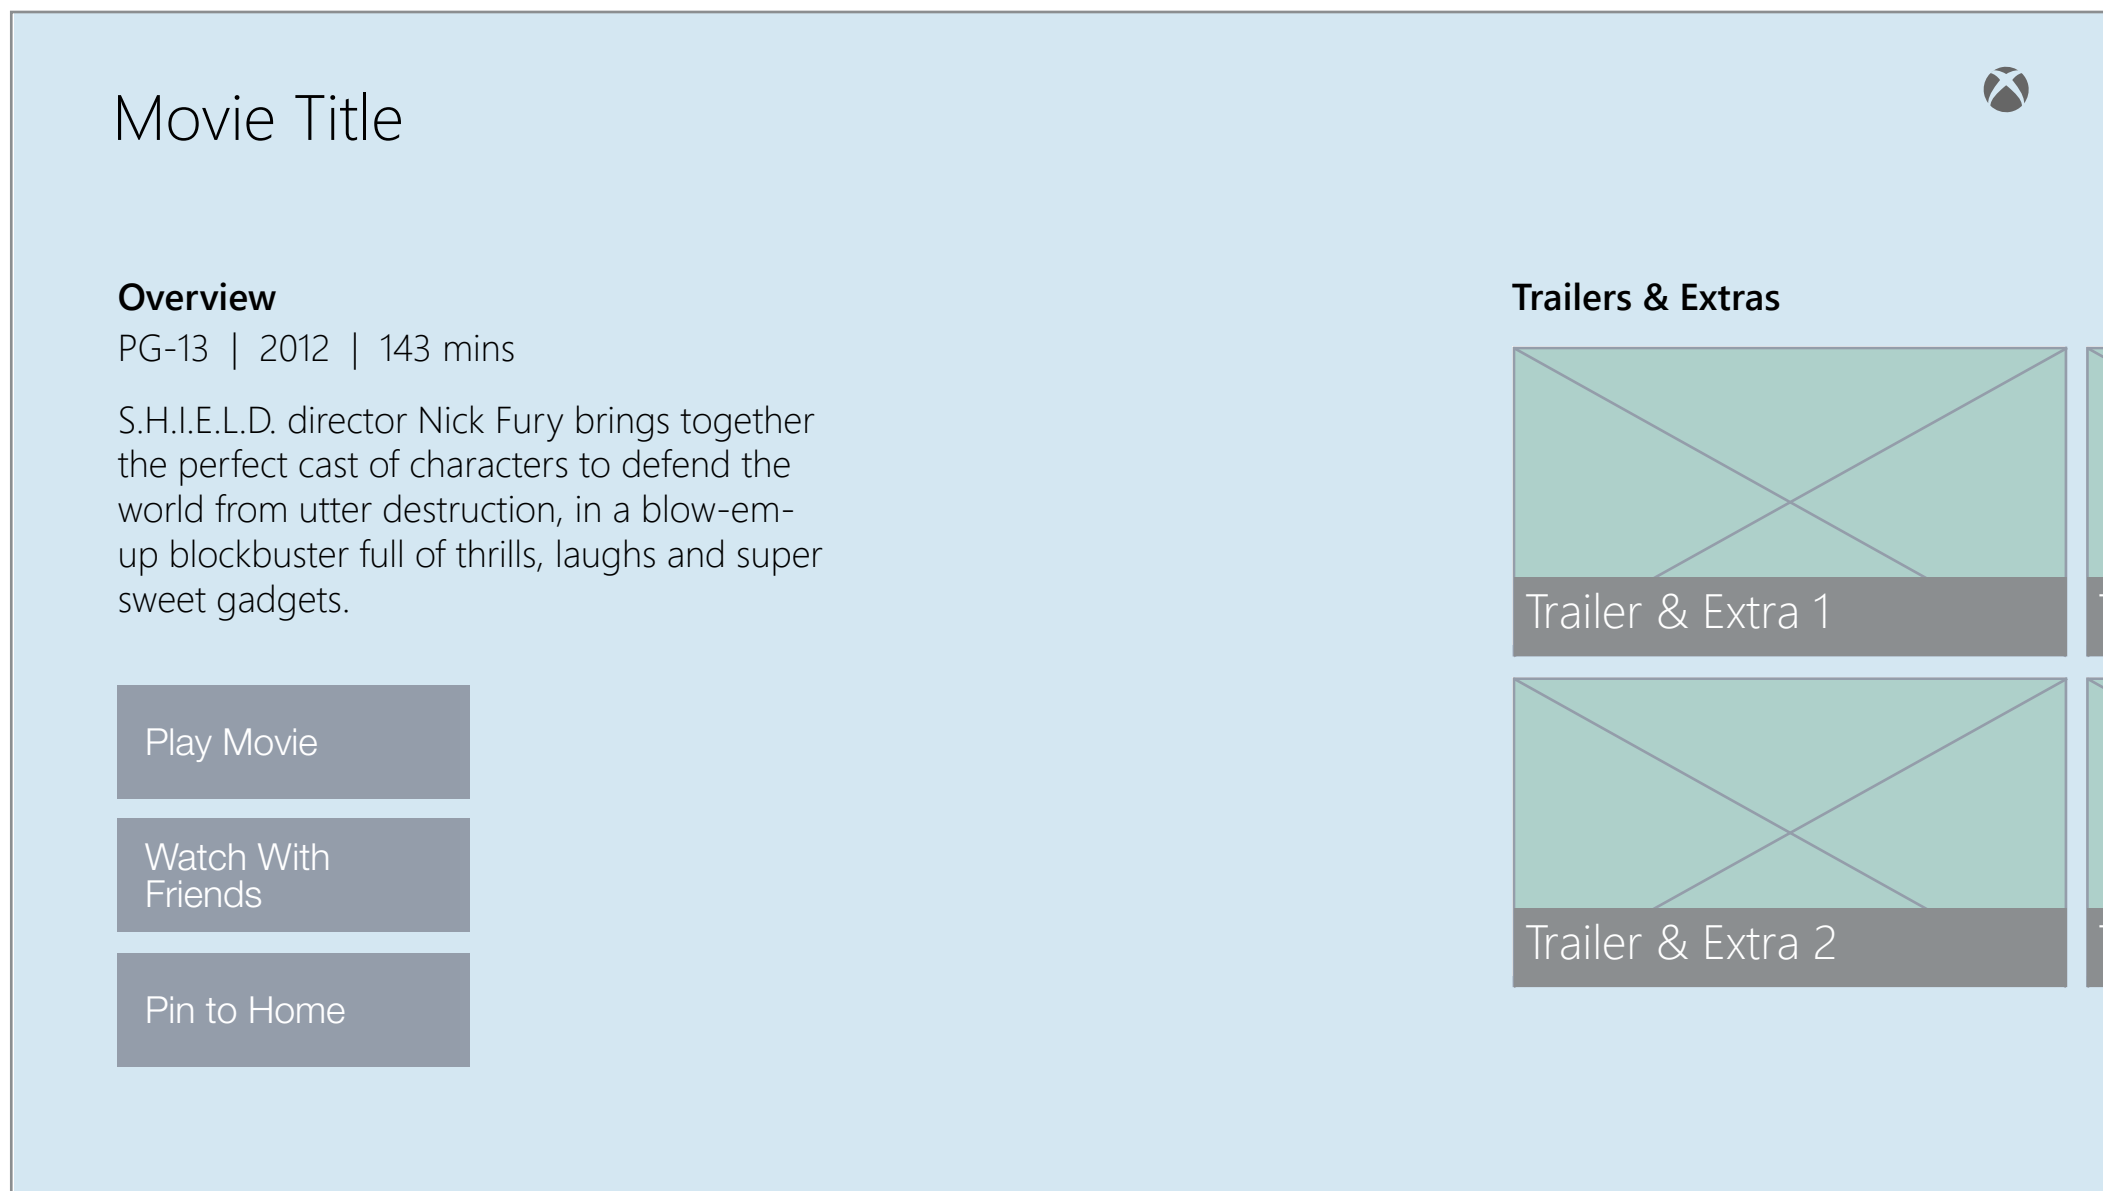

Movie Details

The movie details landing page will have an image in the background, with the overview on the left with the major calls-to-actions and the sections (Trailers & Extras, Stills and Cast & Crew) to the right.