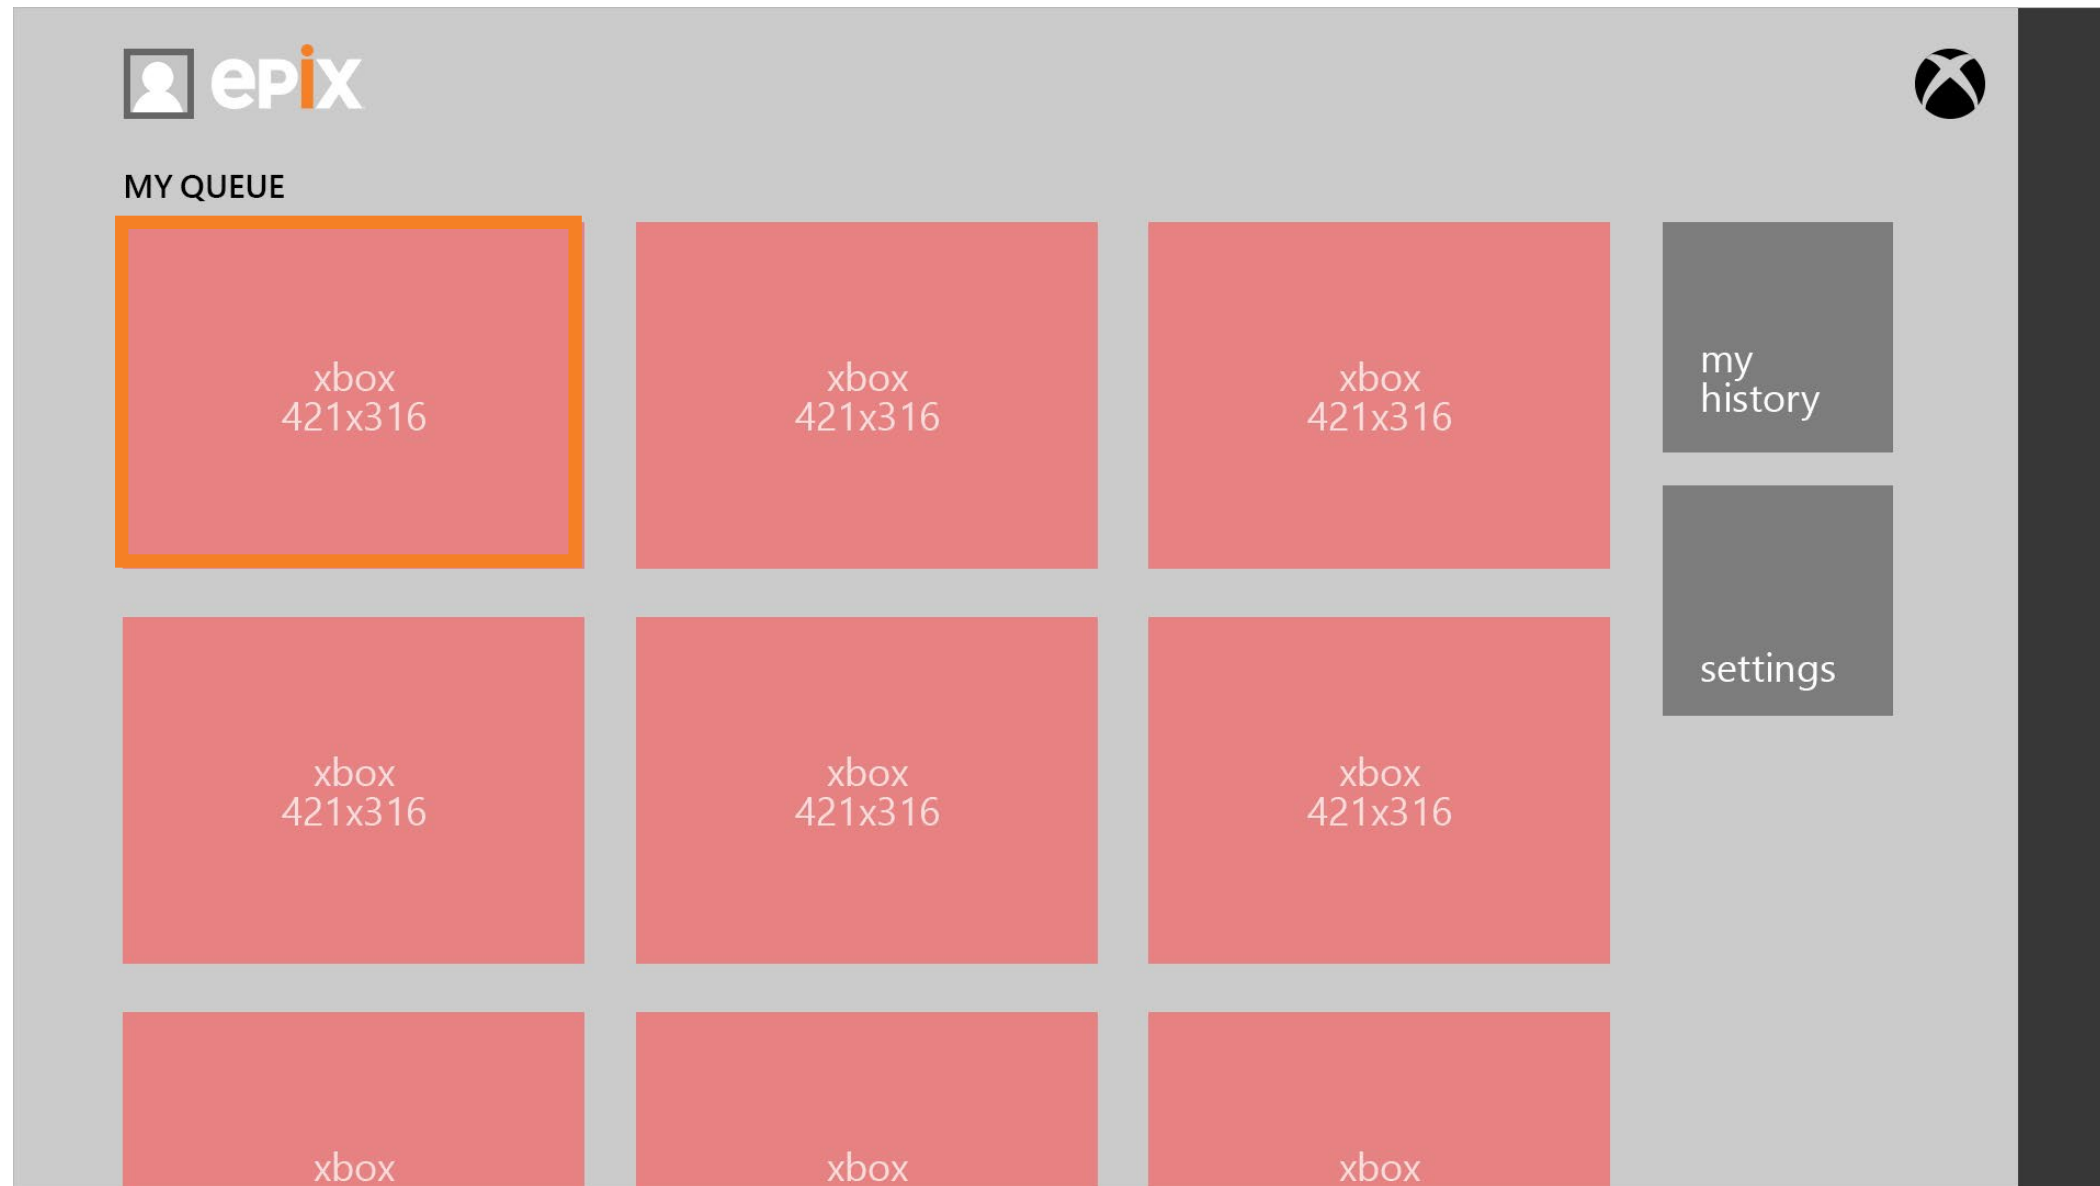

The Hub - My Account

Scrolling to the left when landing on the Hub will take you to the My Account section.