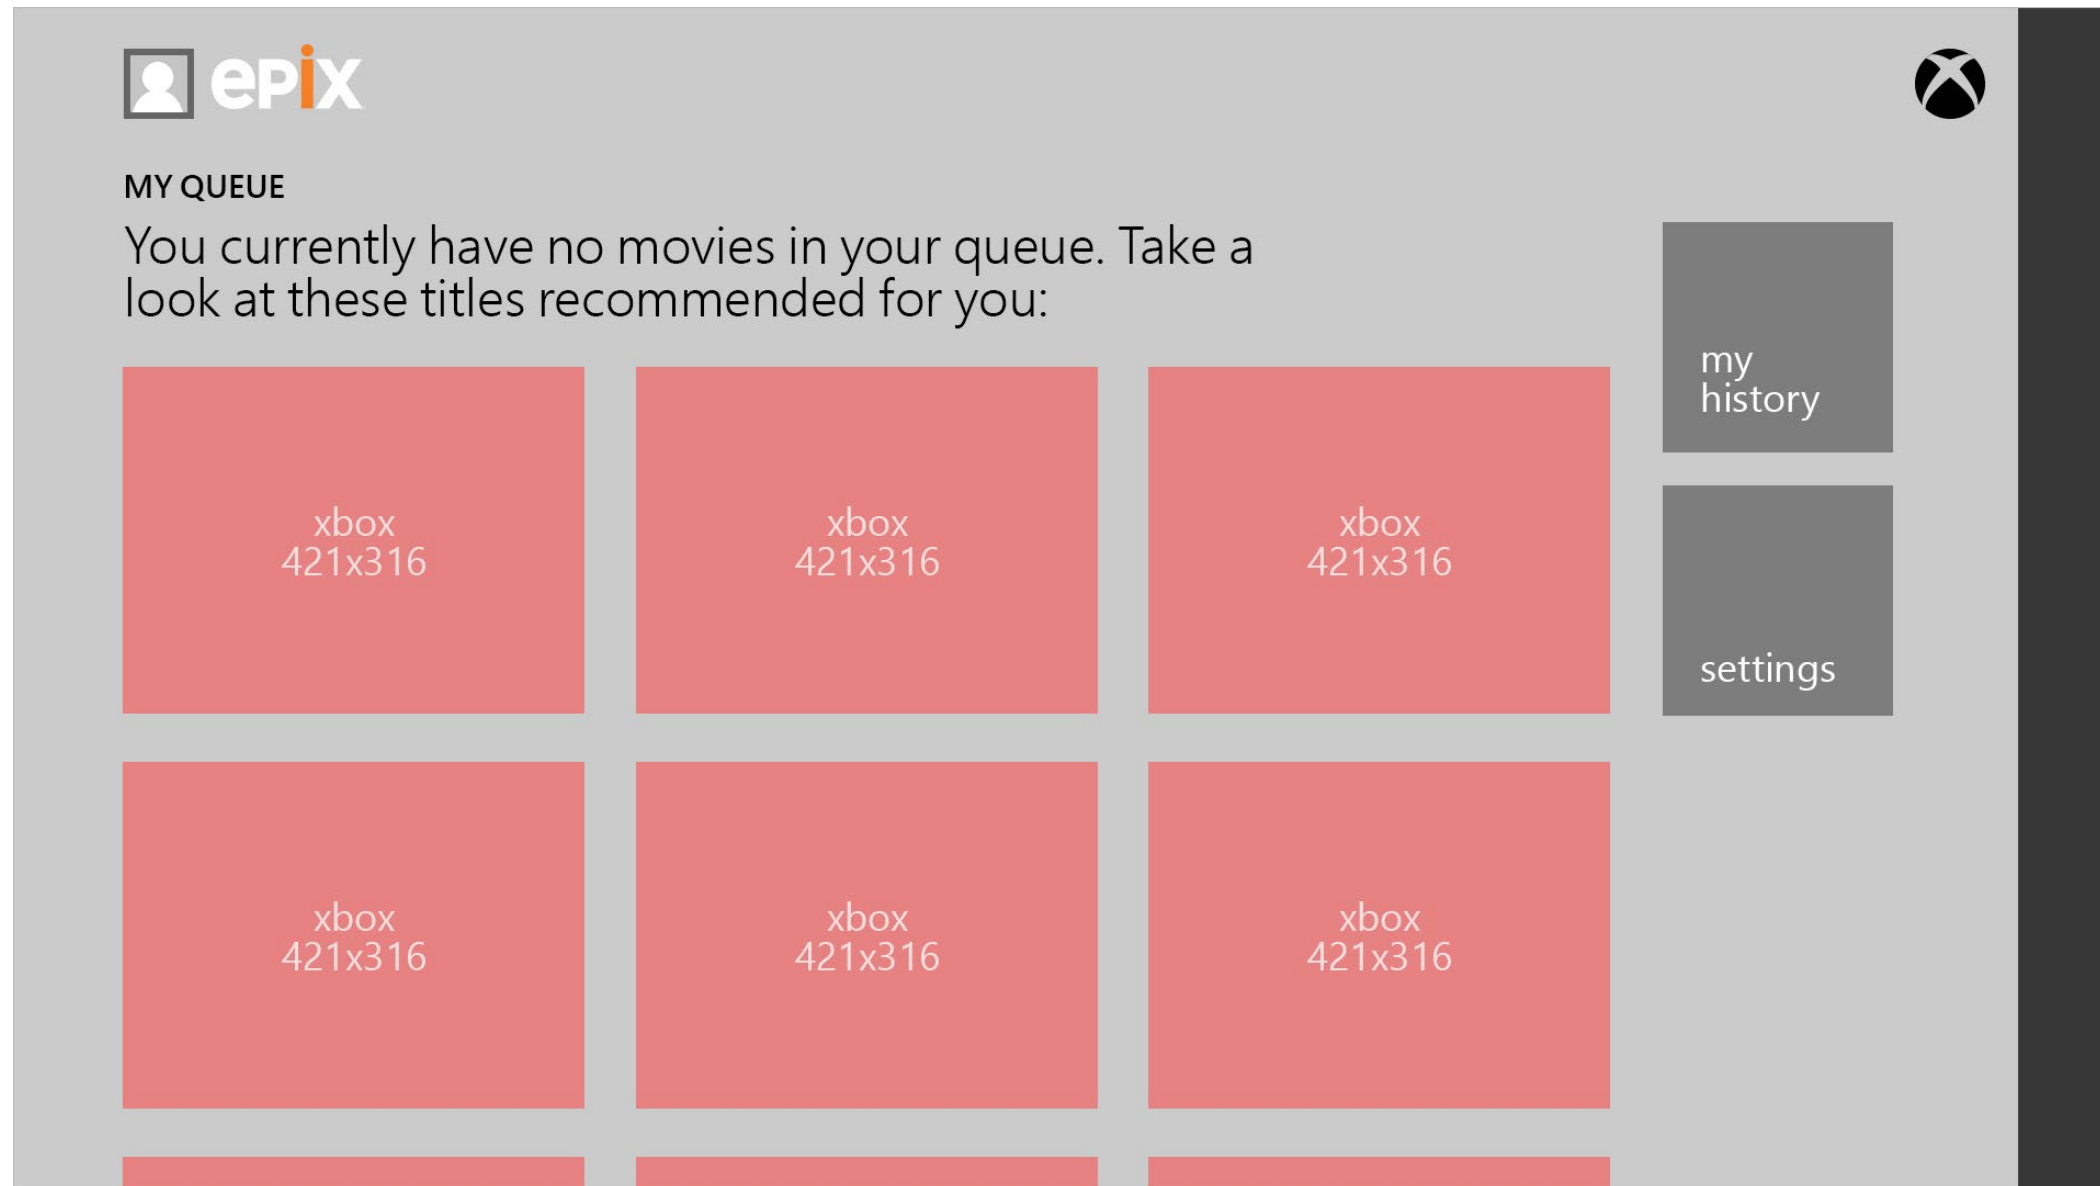

The Hub - Live Channels

The Live Channels hub section version has the channels listed out on top of one another with a description and what's currently playing.

My Account

The Hub - My Account

Scrolling to the left when landing on the Hub will take you to the My Account section.

The Hub - My Account, No Queue

Scrolling to the left when landing on the Hub will take you to the My Account section.

The Hub Tangent - My History

My History brings the user to a list view of their previously watched items.

The Hub - My Account Peeks v1

One version of showing an indication to the user that they can scroll to the left after landing on the hub (conventionally they can only scroll to the right) is having an arrow and title at the top.