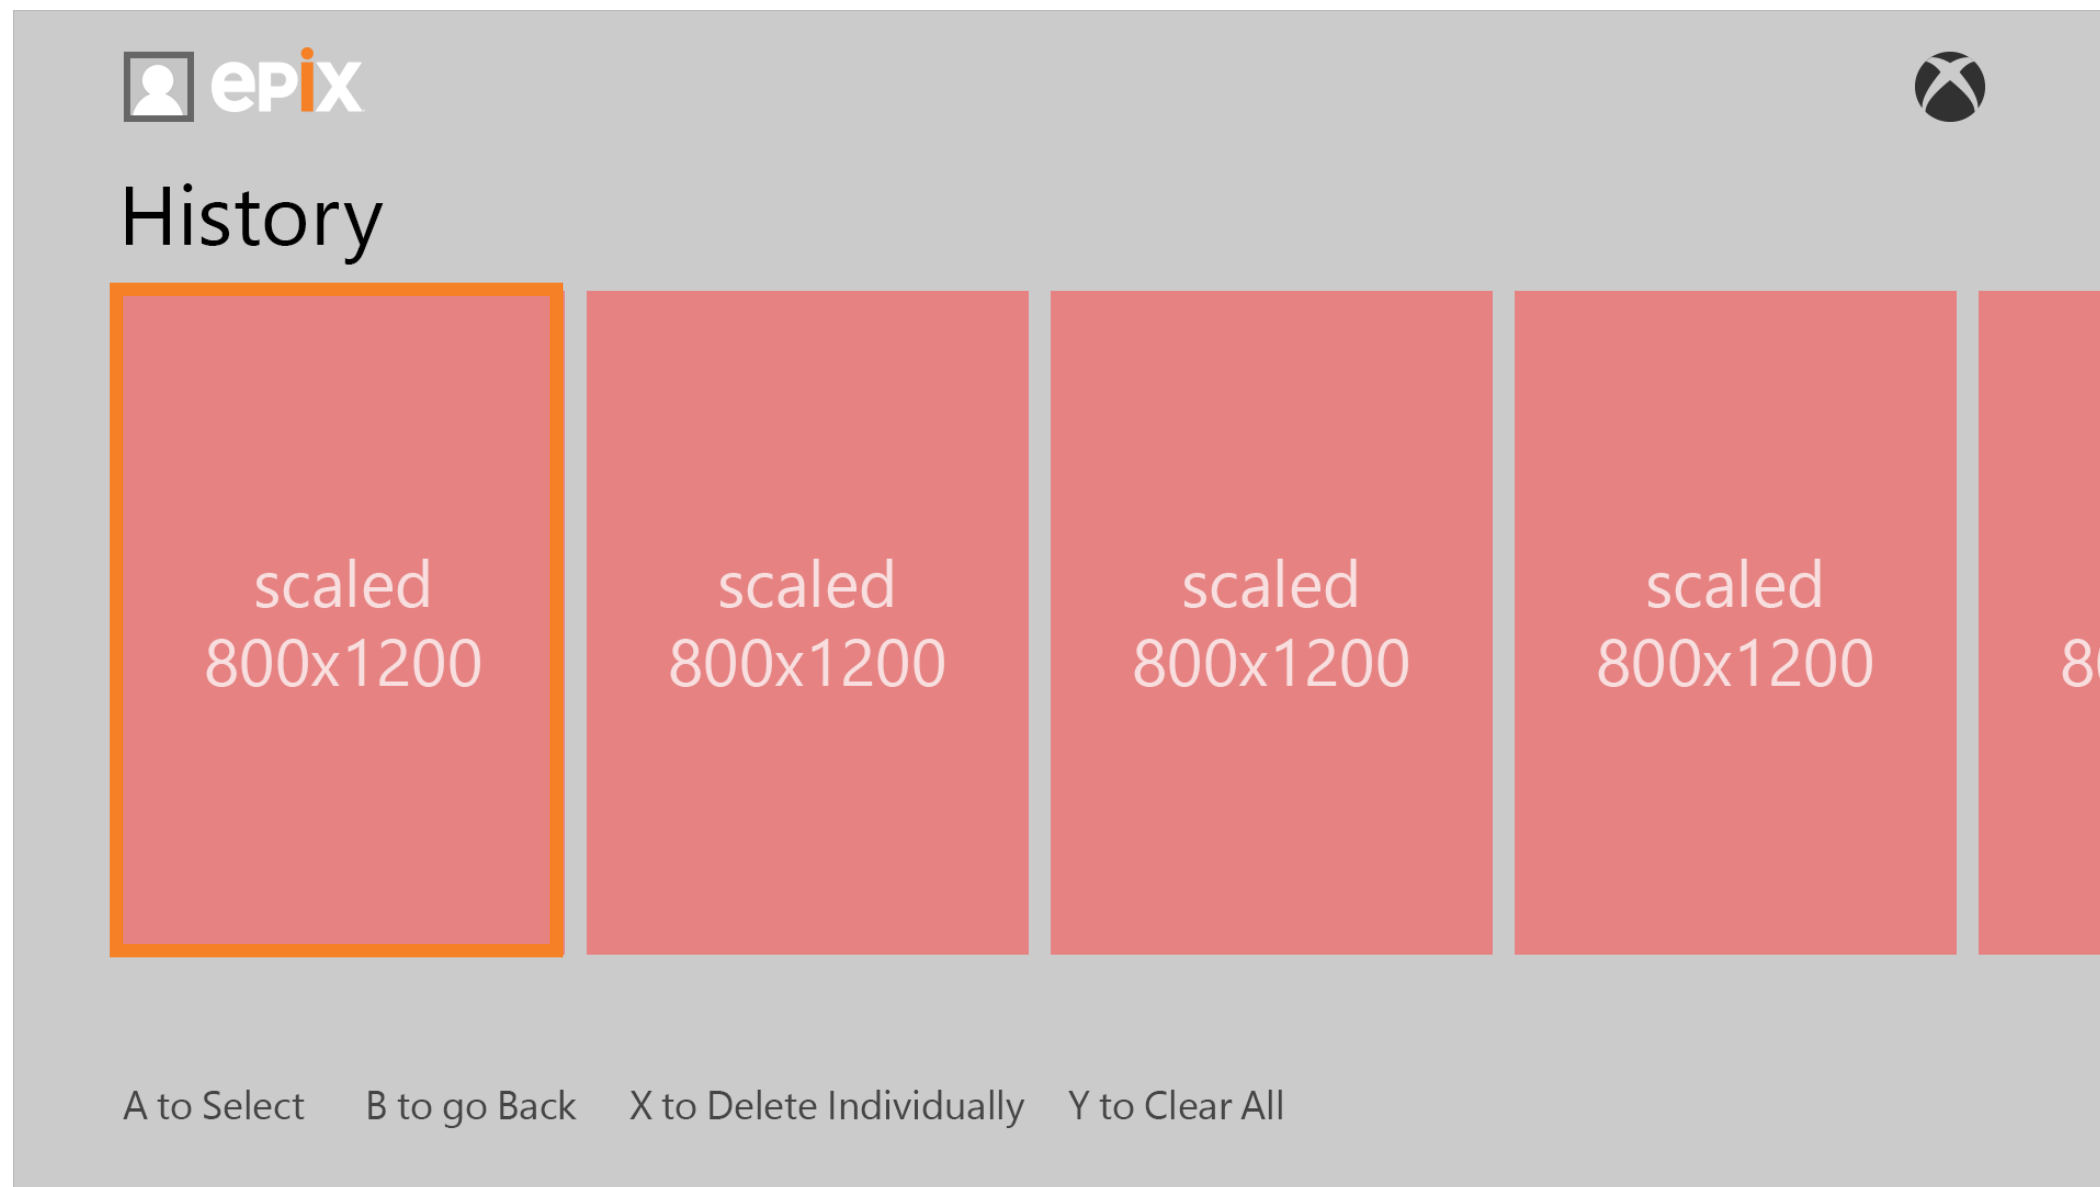

The Hub - Live Channels

The Live Channels hub section version has the channels listed out on top of one another with a description and what's currently playing.

My Account

The Hub - My Account

Scrolling to the left when landing on the Hub will take you to the My Account section.

The Hub - My Account, No Queue

Scrolling to the left when landing on the Hub will take you to the My Account section.

The Hub Tangent - My History

My History brings the user to a list view of their previously watched items.