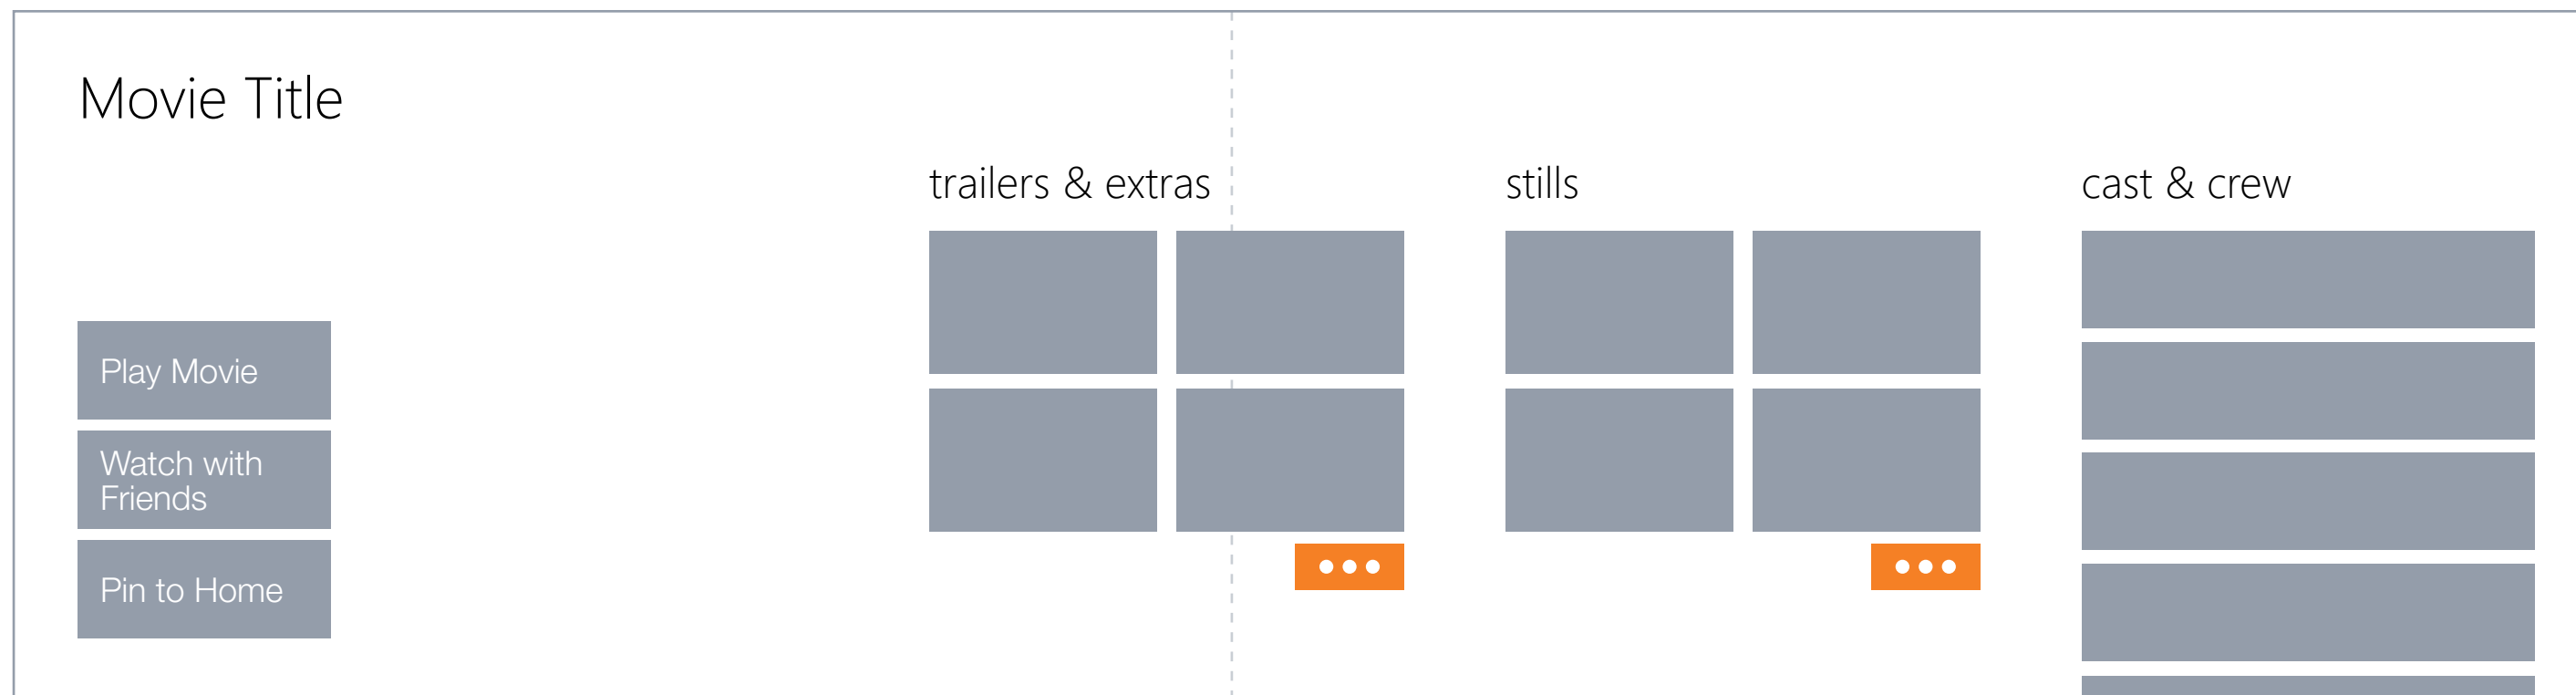

Movie Details - Zoomed Out