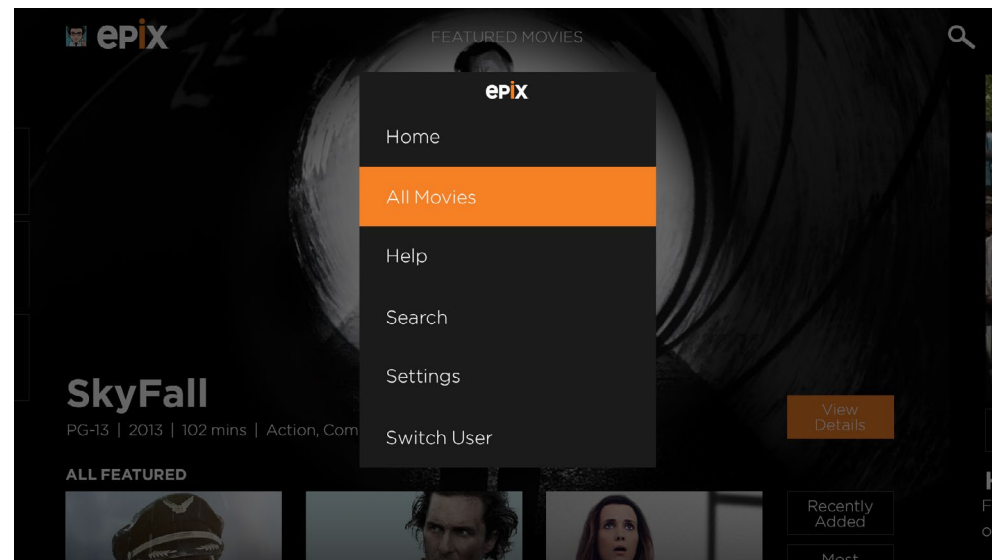

Full / Fill / Snap Views

Full View