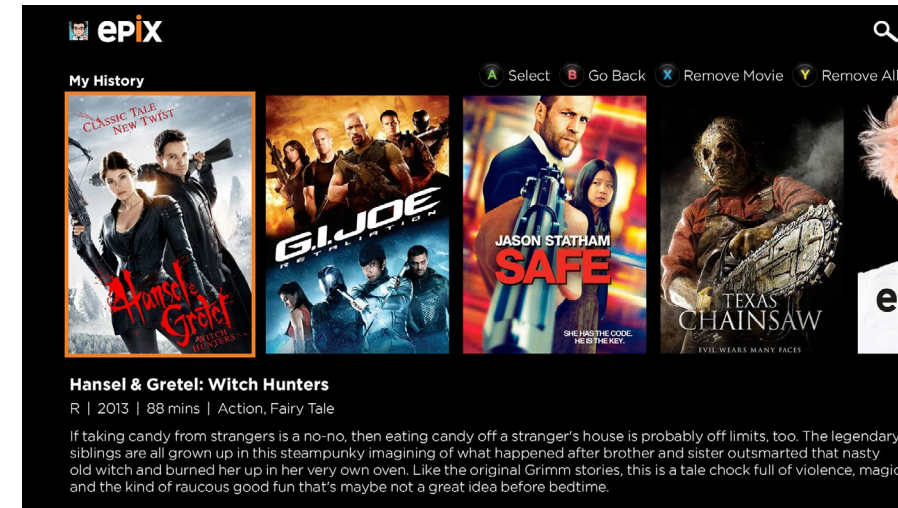

My History

Select

Go Back

Remove Movie

Remove All