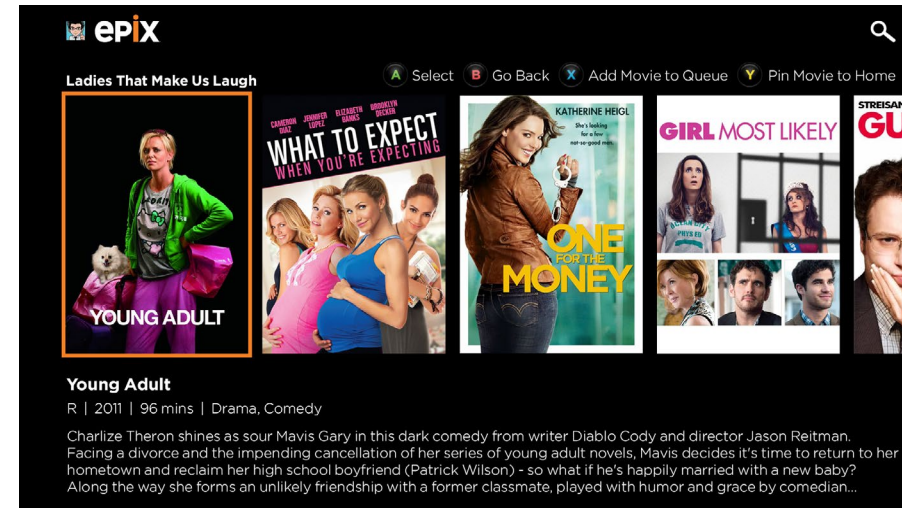

A Collection

- Select
- Go Back
- Add Movie to Queue
- Pin Movie to Home