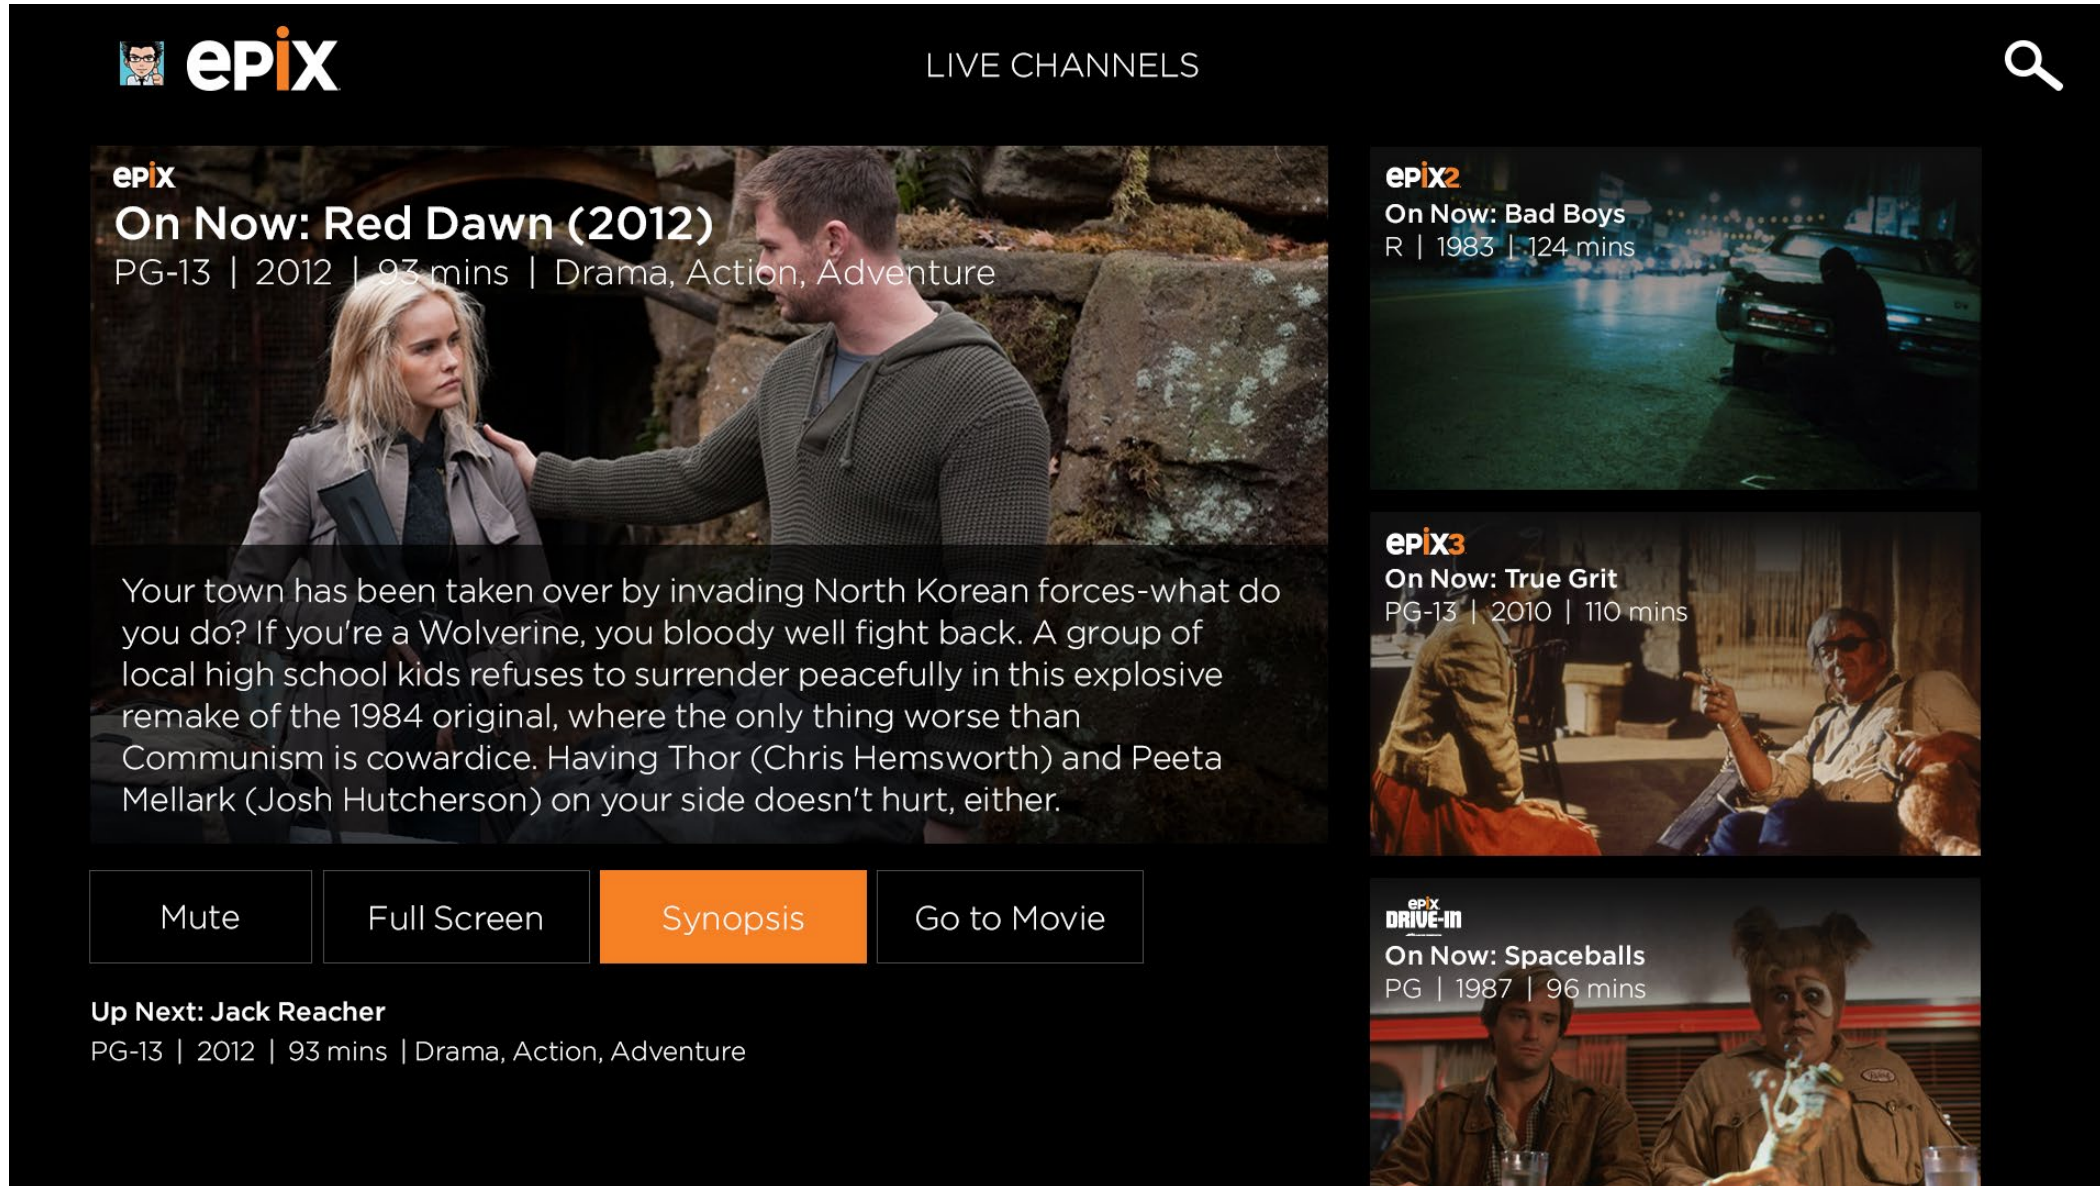

The Hub - Live Channels Synopsis

Selecting the Synopsis button brings up the description over the video player.