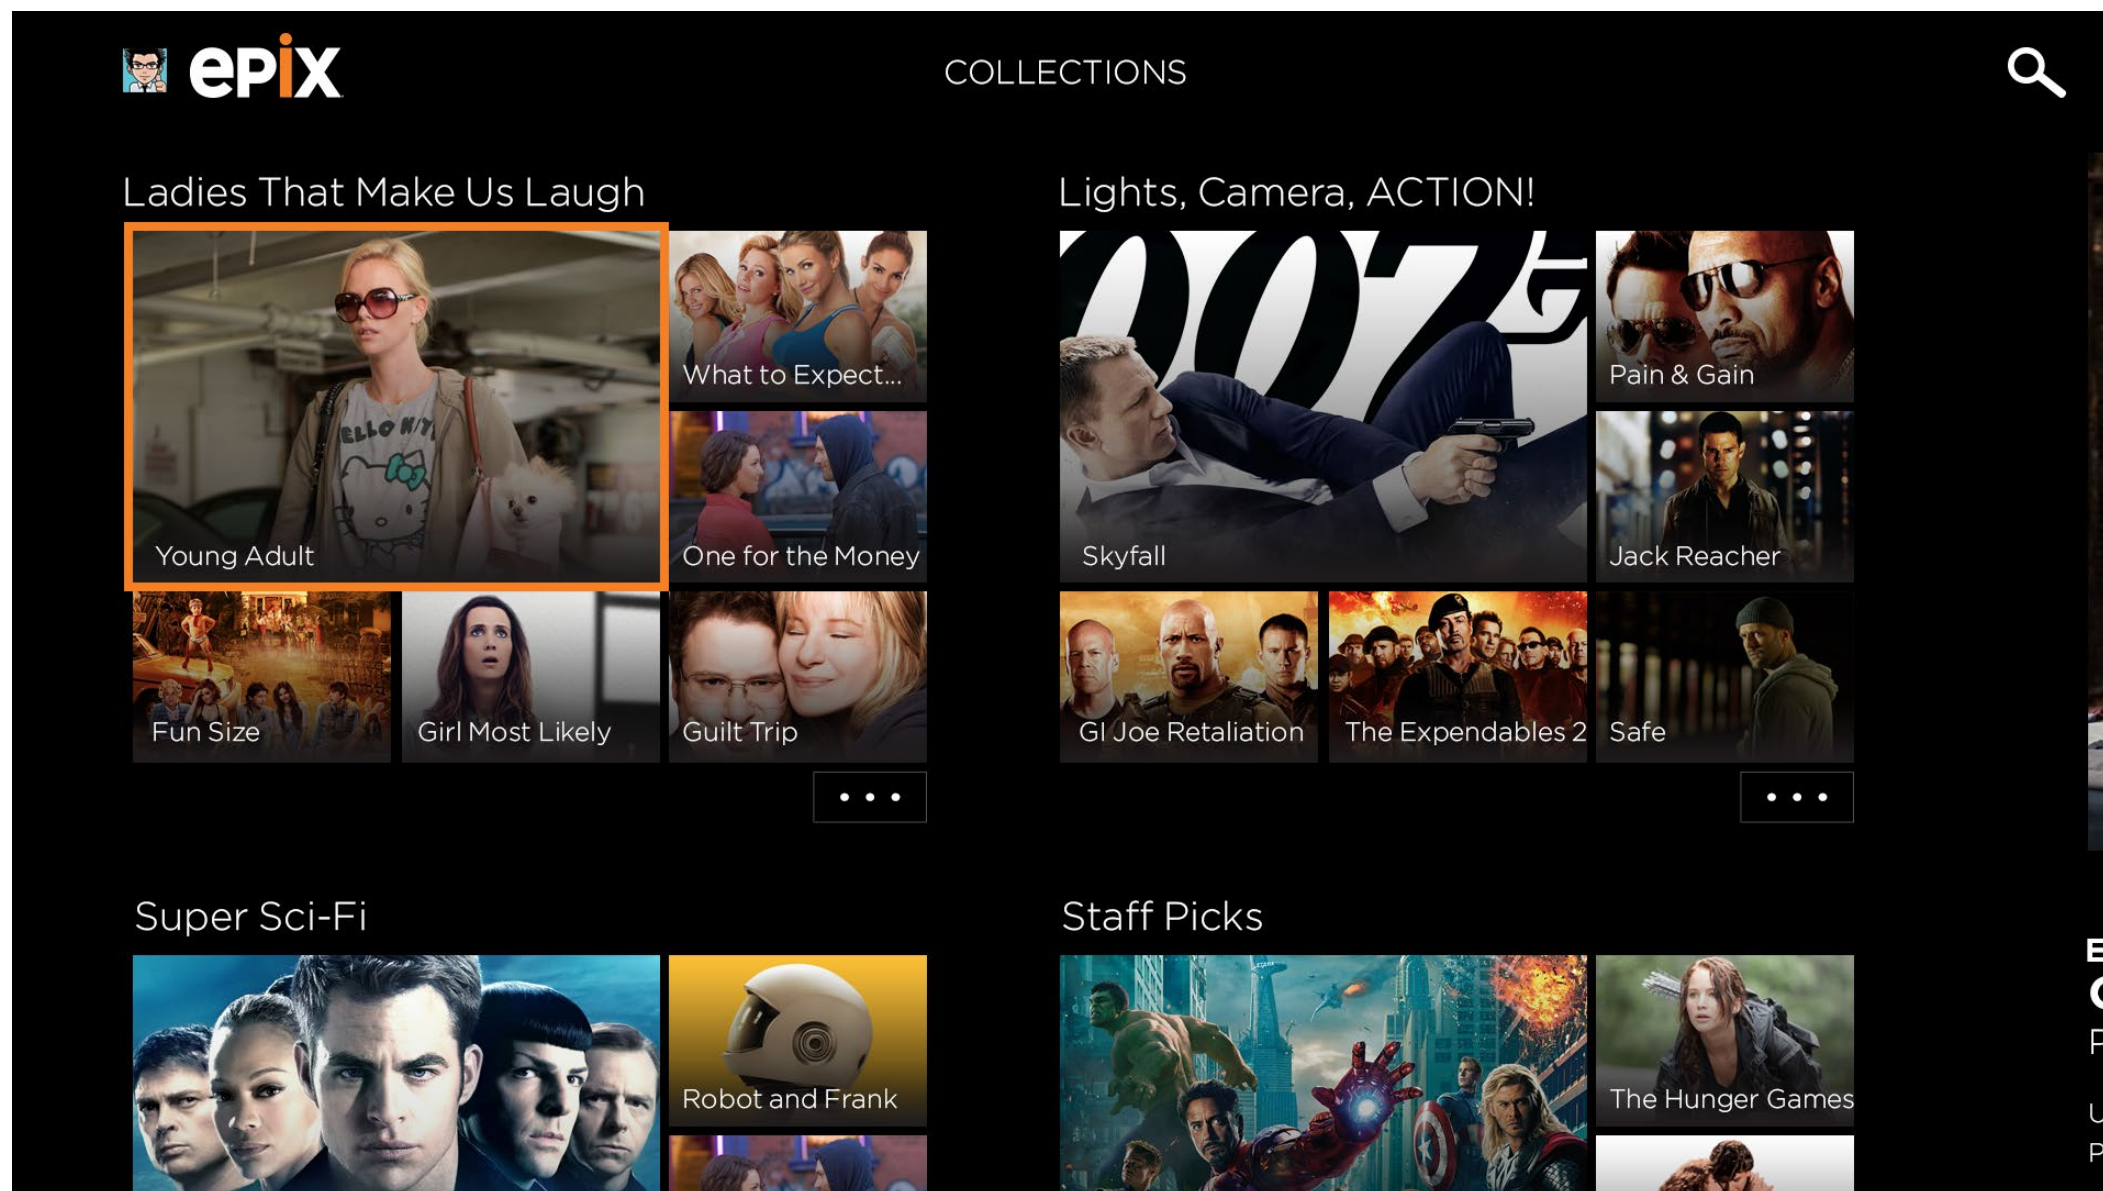

# The Hub - Collections

In the Collections hub section, there are two columns of Collections shown. The first 6 movies in each column will be shown here with a button to View All within that collection.