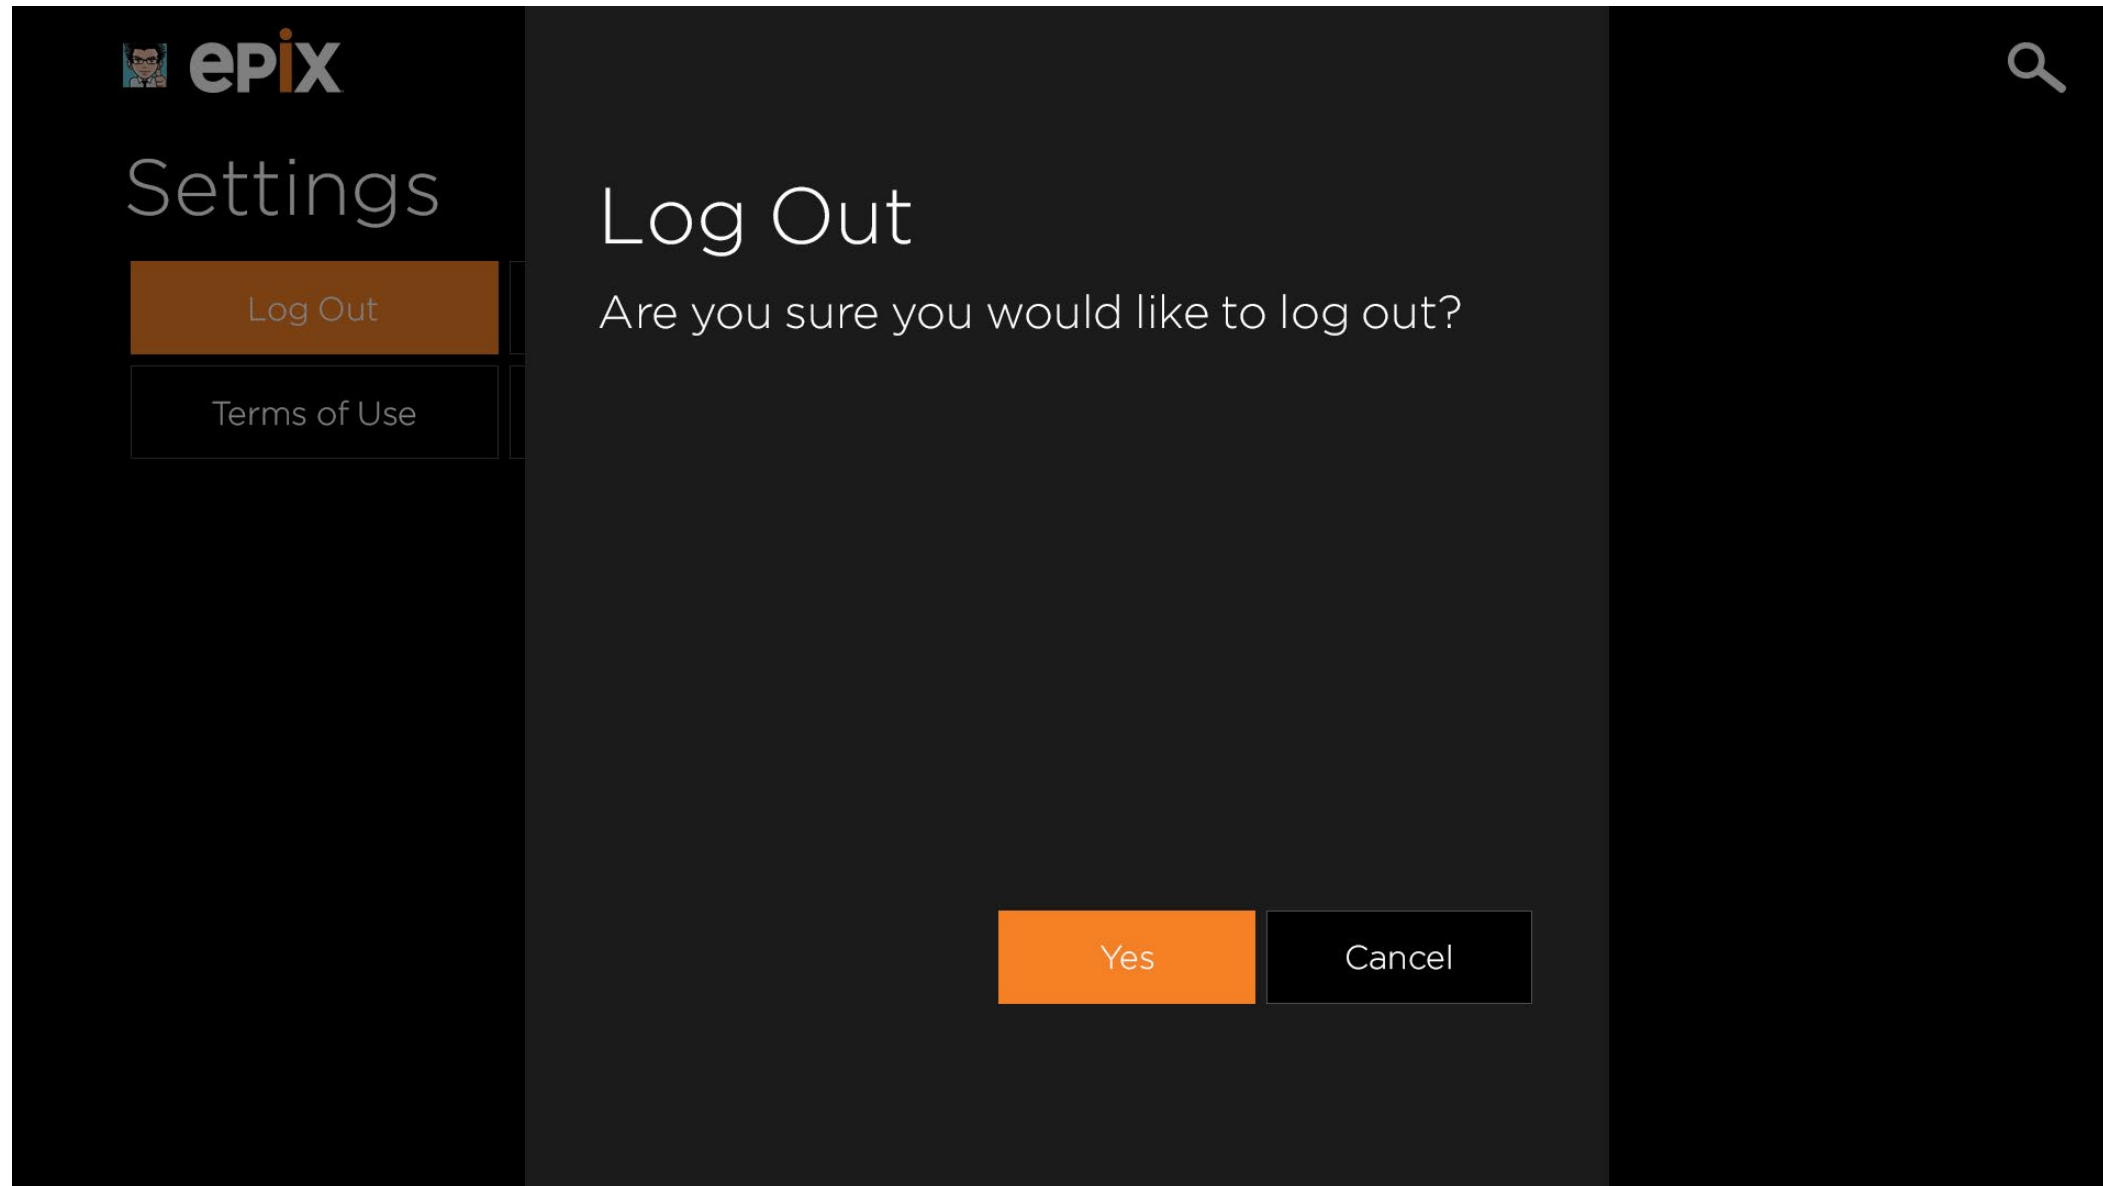

The results will appear below and are scrollable vertically.

If there are previous searches, those go beside the search results and are visible at all times (even when there are no search results at the time). There is a button to clear all previous search terms.

The screenshot shows a Skype video call interface. The main area is a blue background with the Skype logo. On the right side, there is a black sidebar with the EPIX logo, a 'Go Full View' button, and a message: 'Please go to full screen to view this page.' The text '(Page 52)' is visible in the bottom left corner.

## Log Out

Log In/Out will be shown as an overlay on top of the Settings page. The Log In text will be the same as in Start Up.