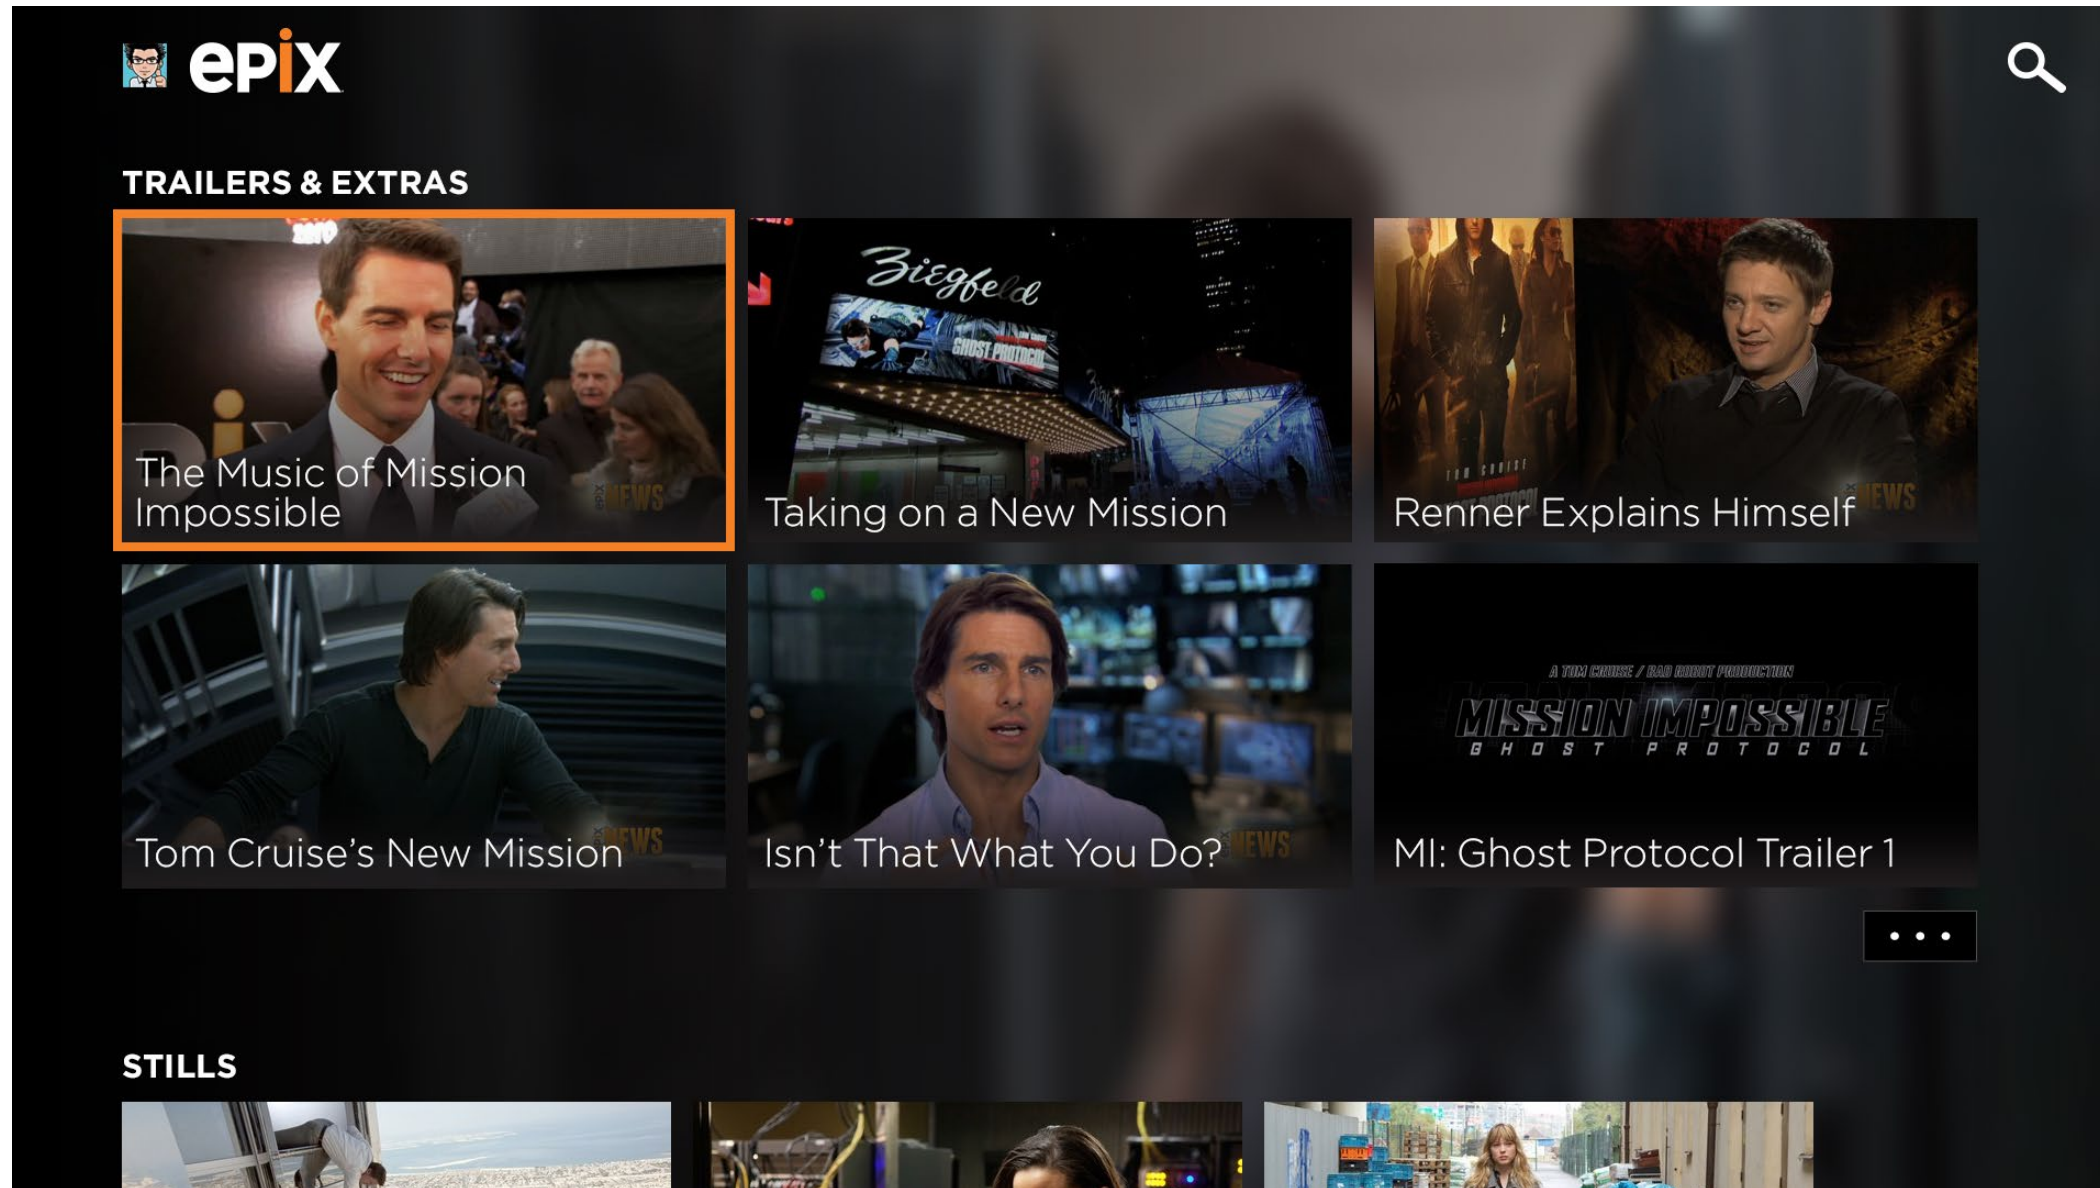

Movie Details - Trailers & Extras

Scrolling down reveals the Trailers & Extras.

The background blurs as the user scrolls downwards.

The user can either press on a Trailers & Extras video or the [...] button to bring them to view all Trailers & Extras or keep scrolling downwards to the next section.