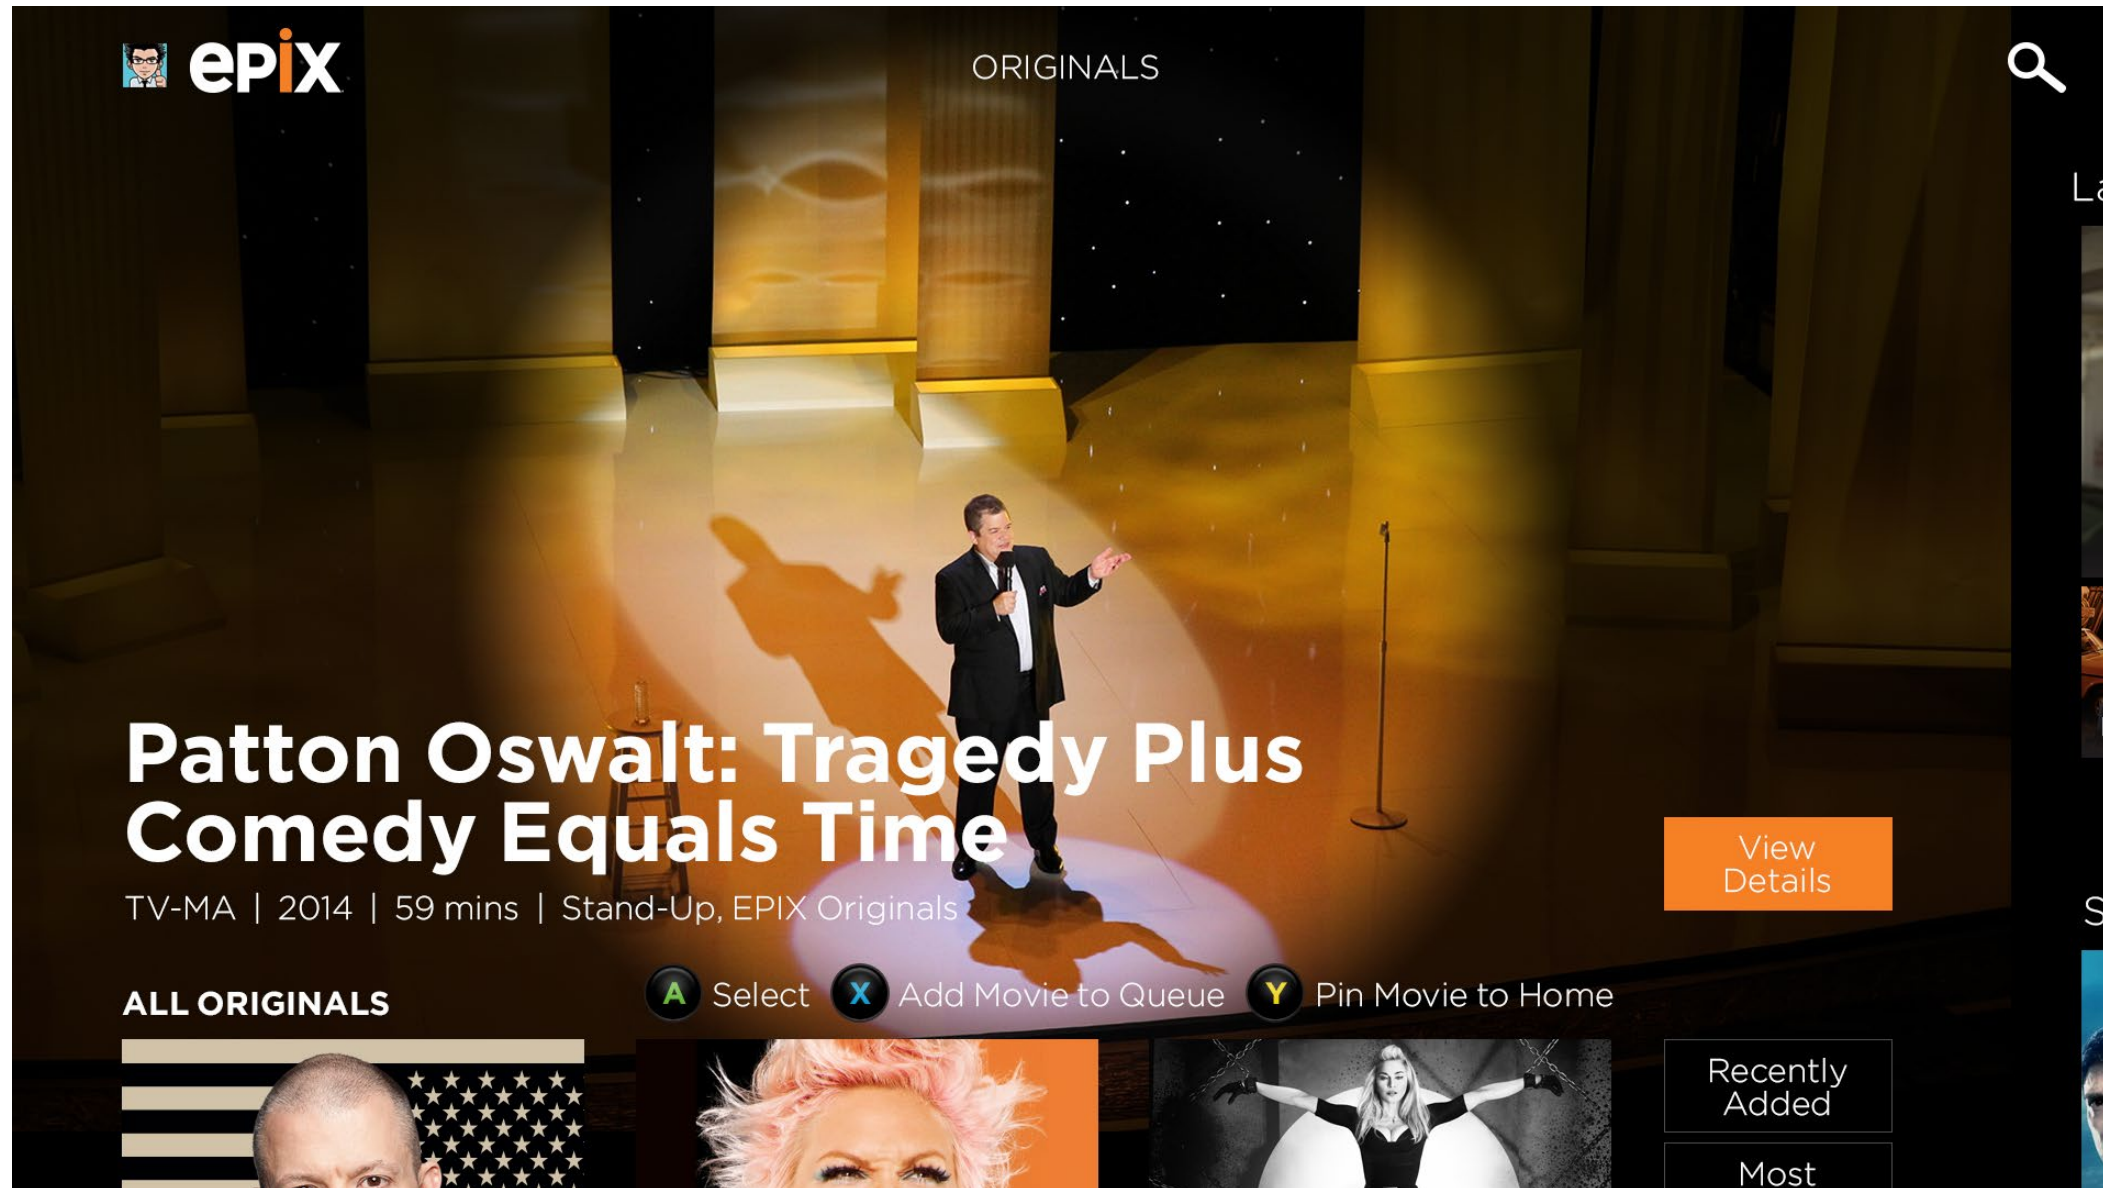

The Hub - Originals

The Originals section will take the same layout as the Featured.