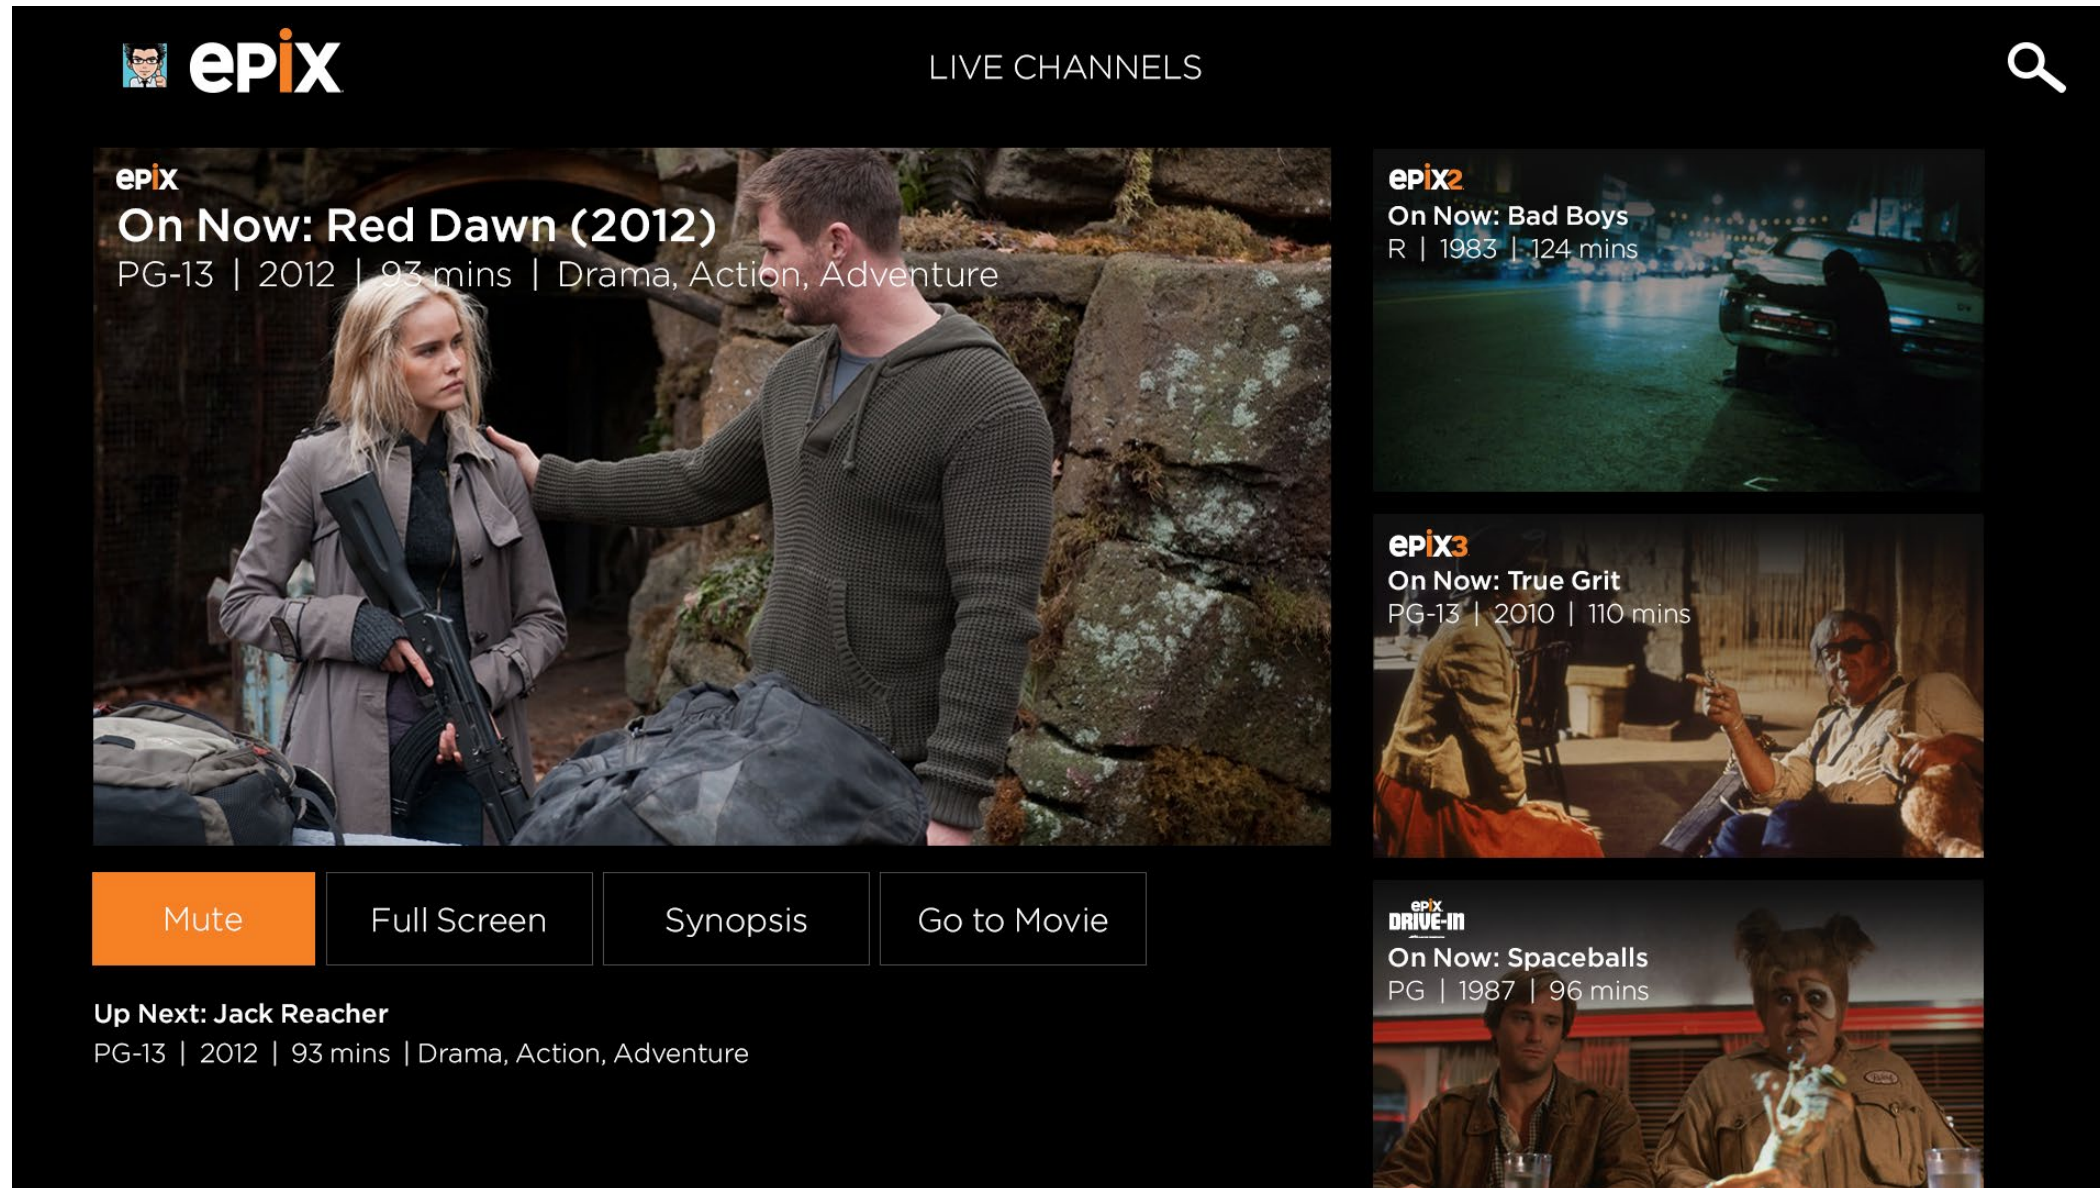

The Hub - Live Channels