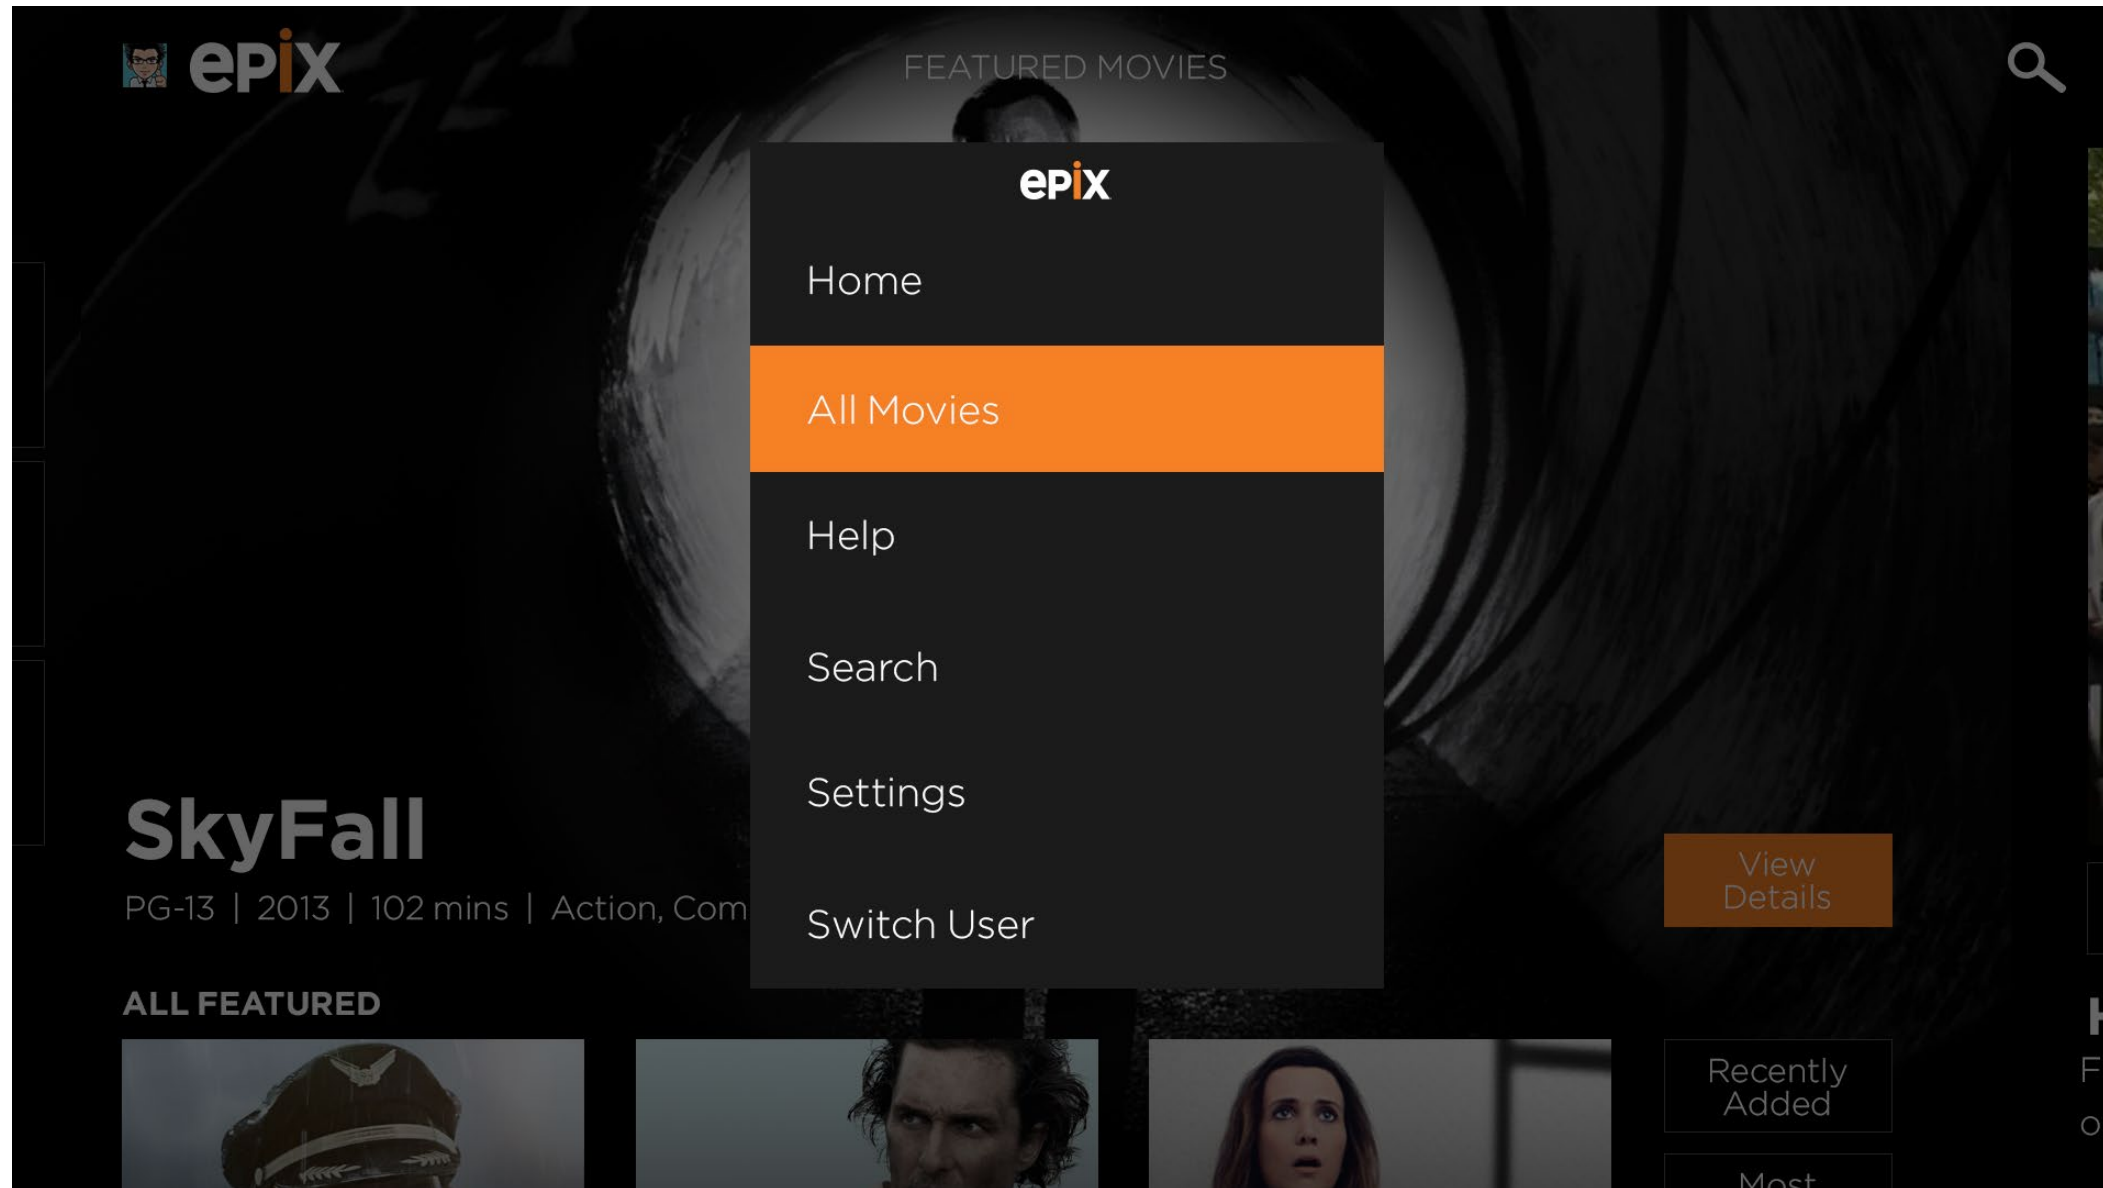

## App Menu

The App Menu is a contextual navigation element for the user to easily switch between sections.

\* Switch User is in regards of the Xbox One user account and not the Epix account.