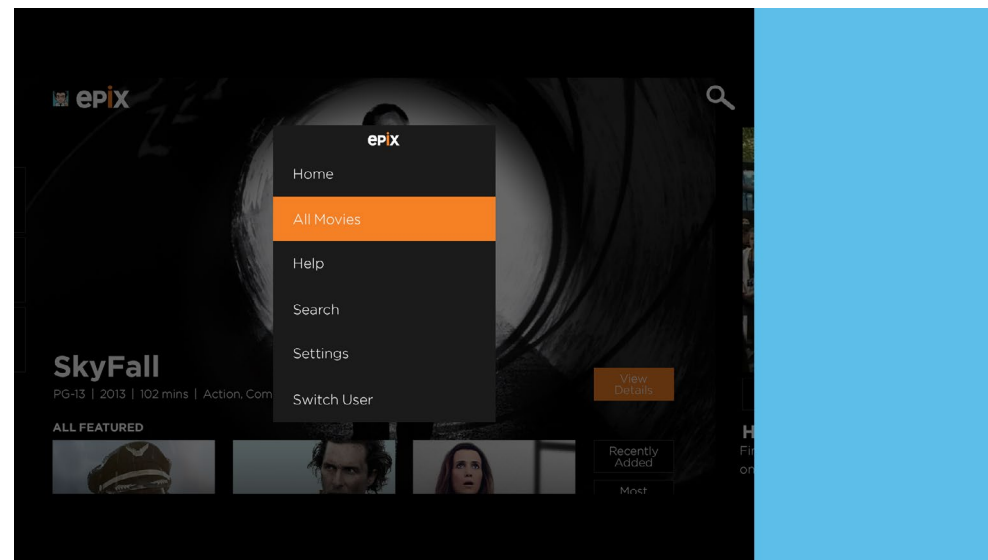

Full / Fill / Snap Views

Fill View