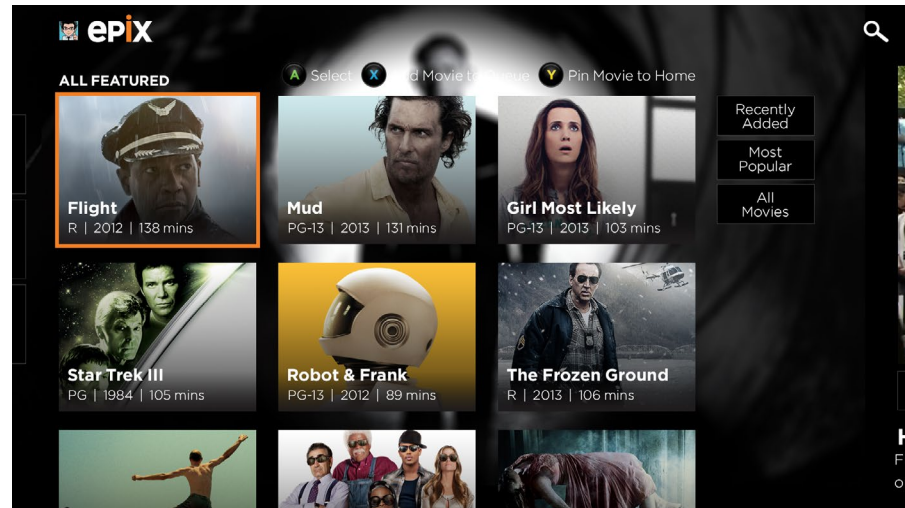

Controller Shortcuts

Hub: Featured

- Select
- Add Movie to Queue
- Pin Movie to Home