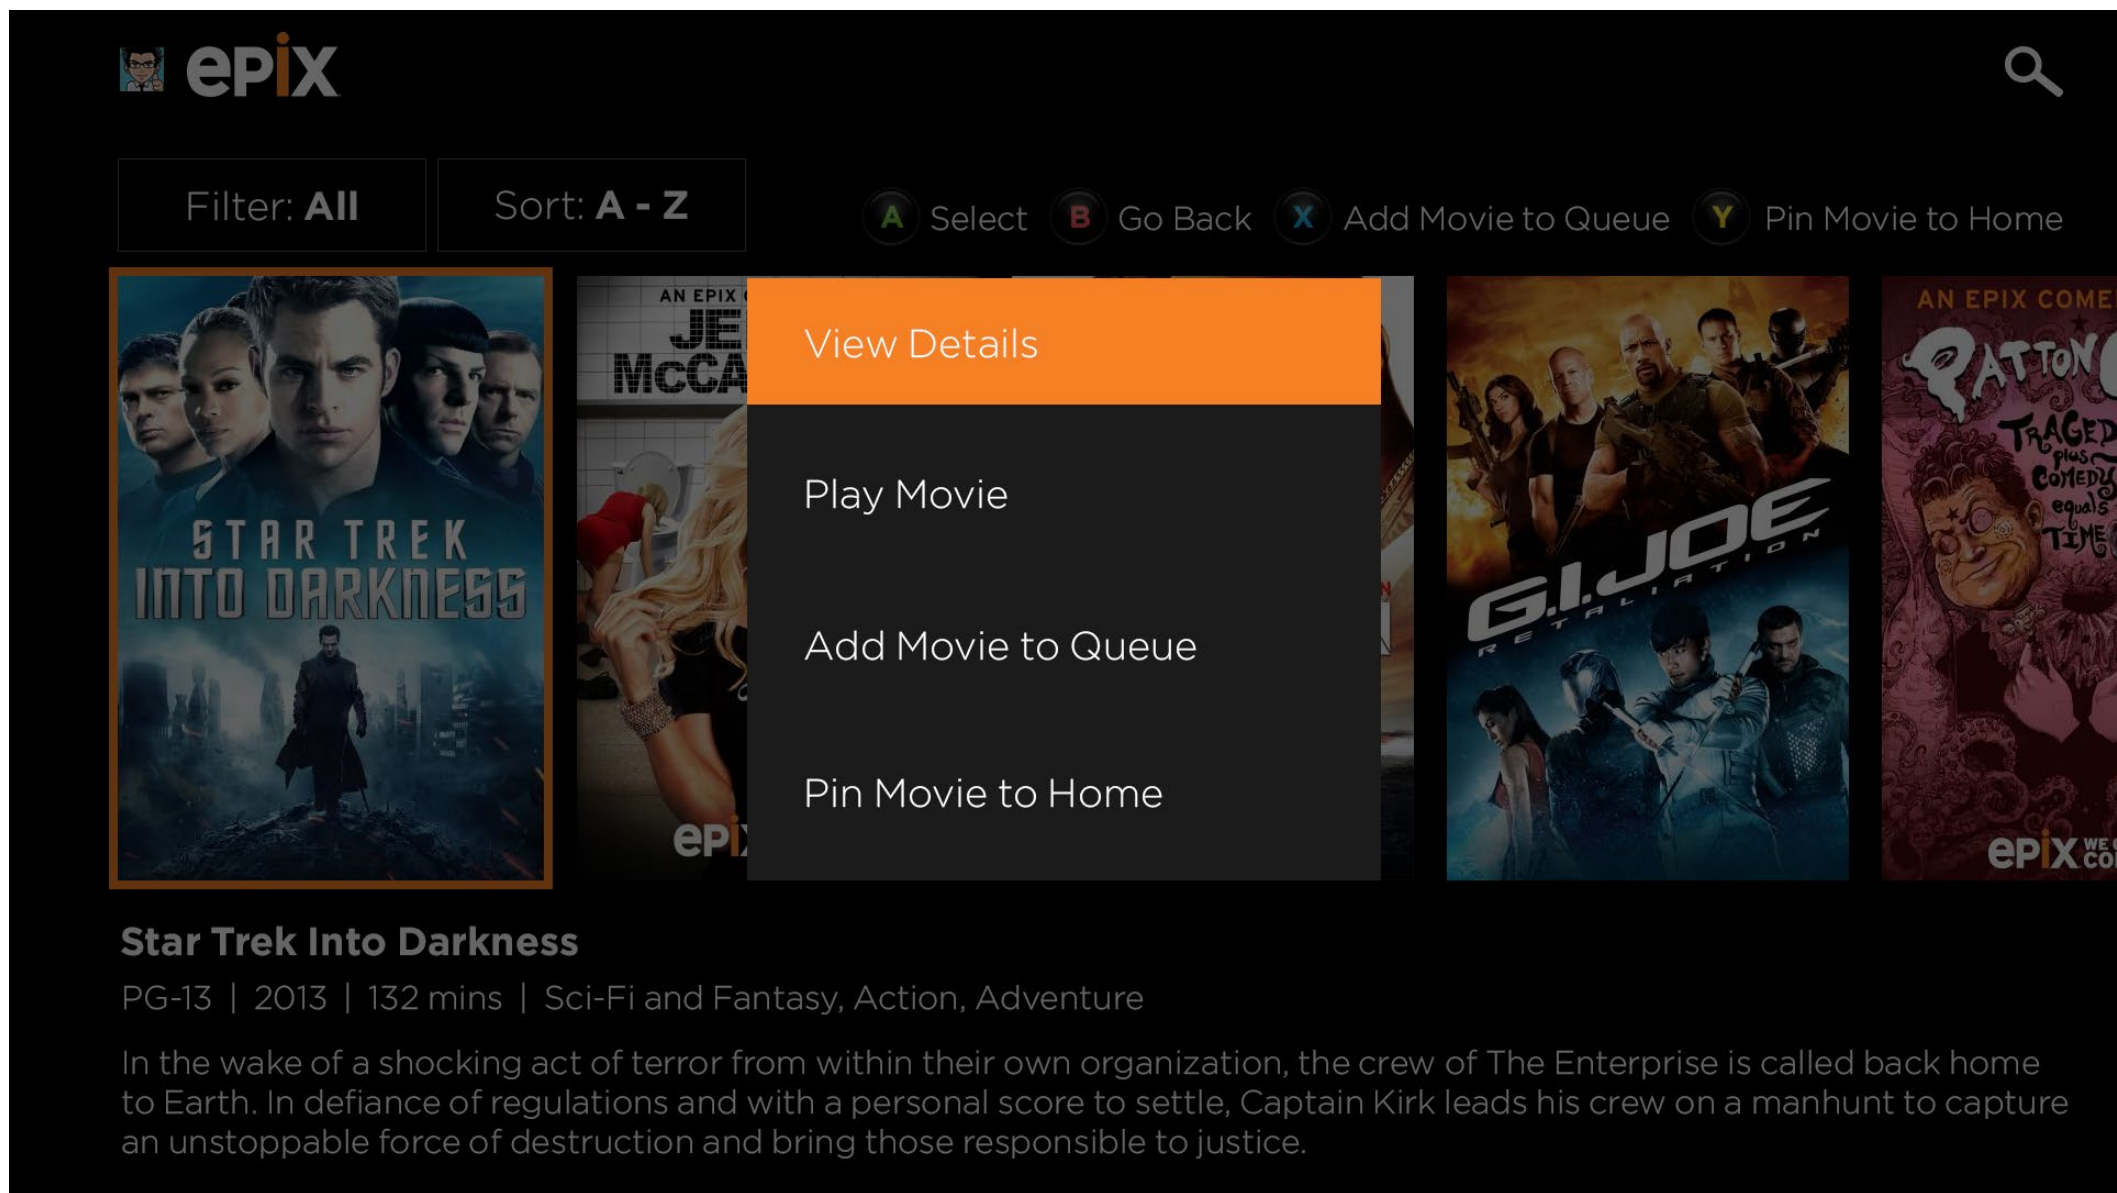

All Movies - Contextual Menu

Since all Controller shortcuts require a Gestural and Voice shortcuts as well, when the user has activated NUI or VUI, they can press on a movie to open up this contextual menu, which gives them the options of Going to the Details page, Playing the Movie right away, Adding the Movie to their Queue (or Remove), or Pinning the Movie to the Home screen.