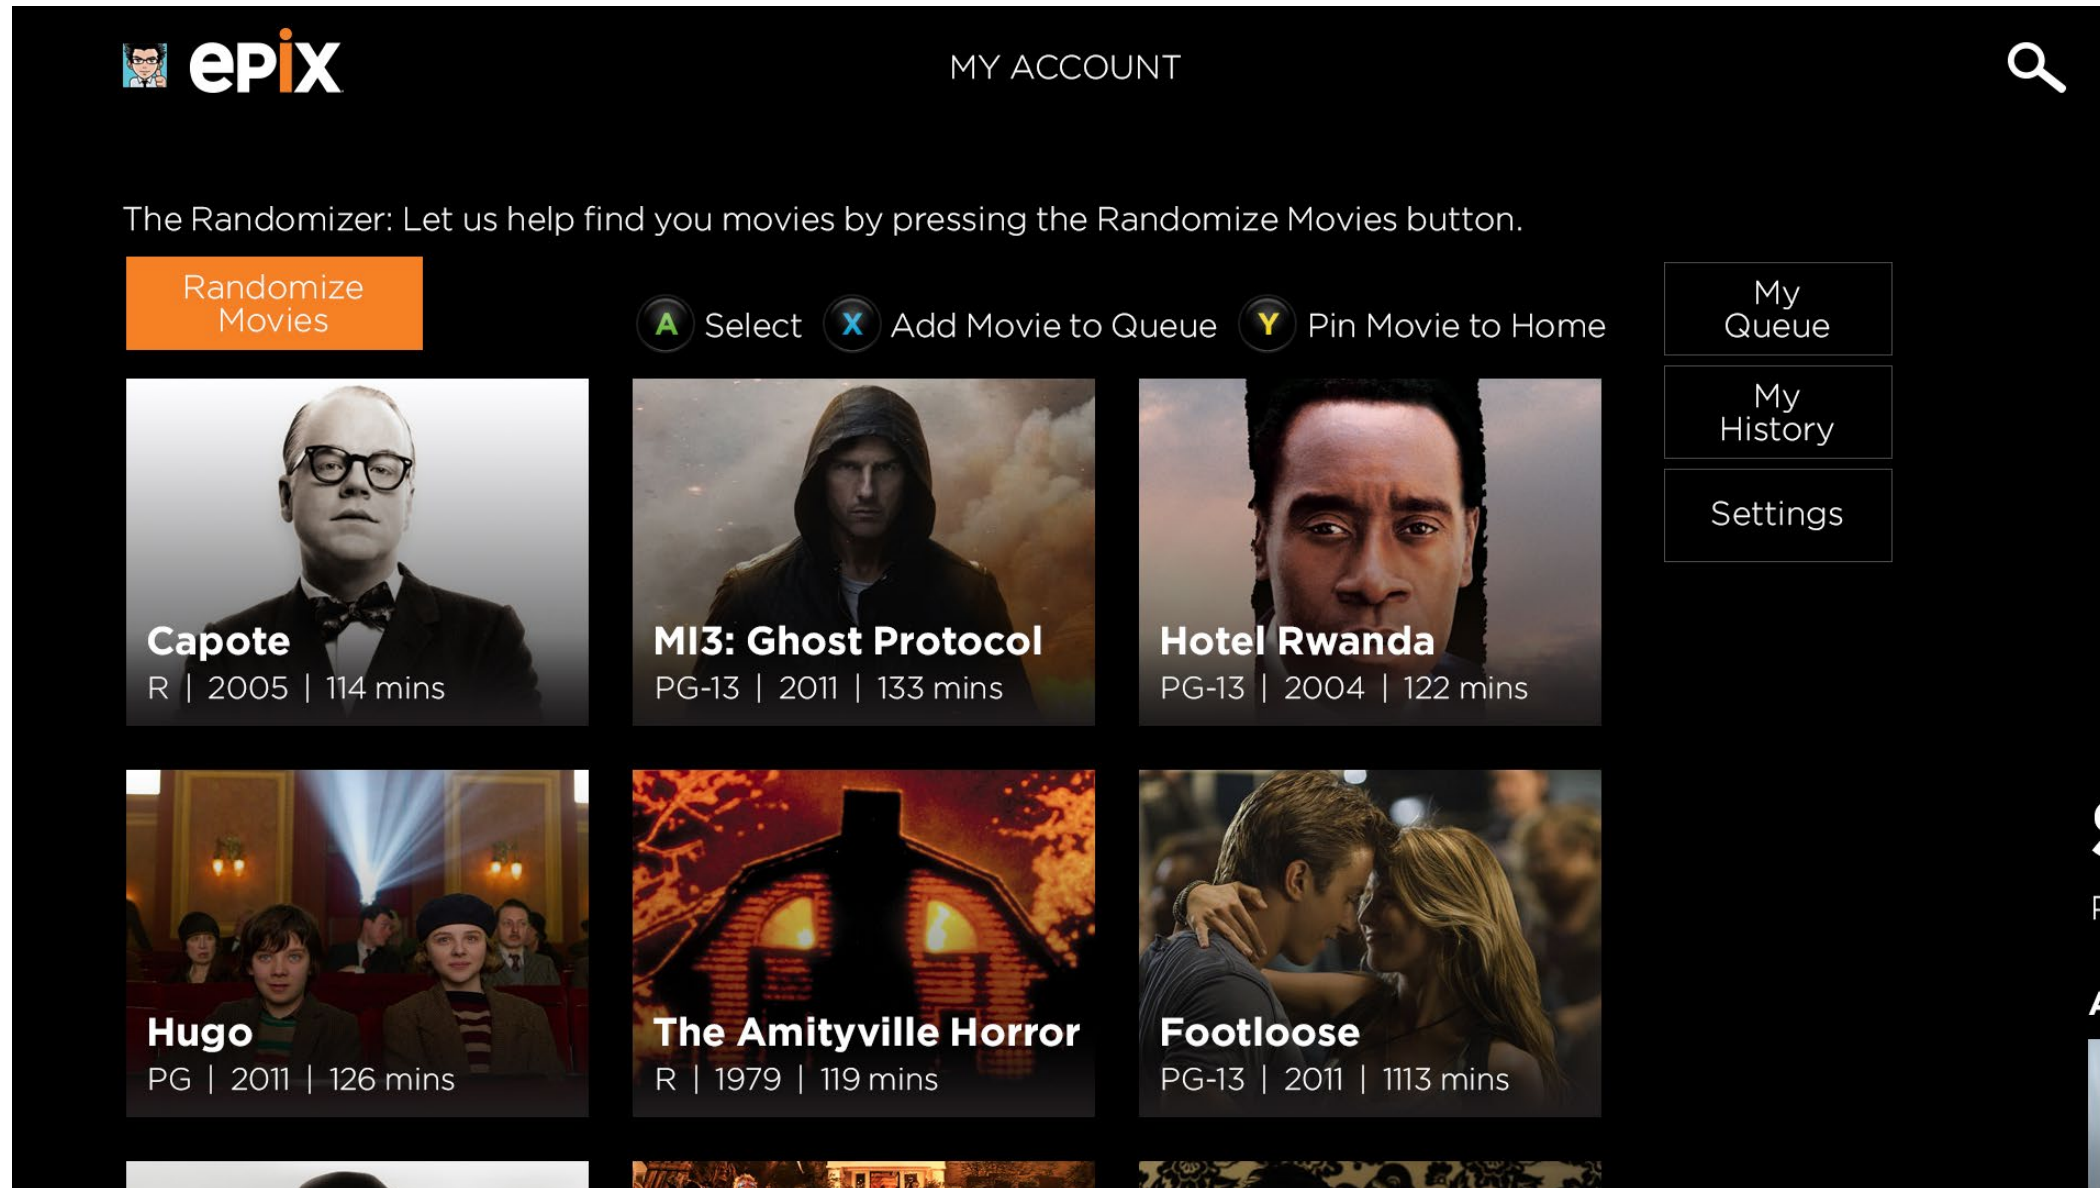

The Hub - My Account