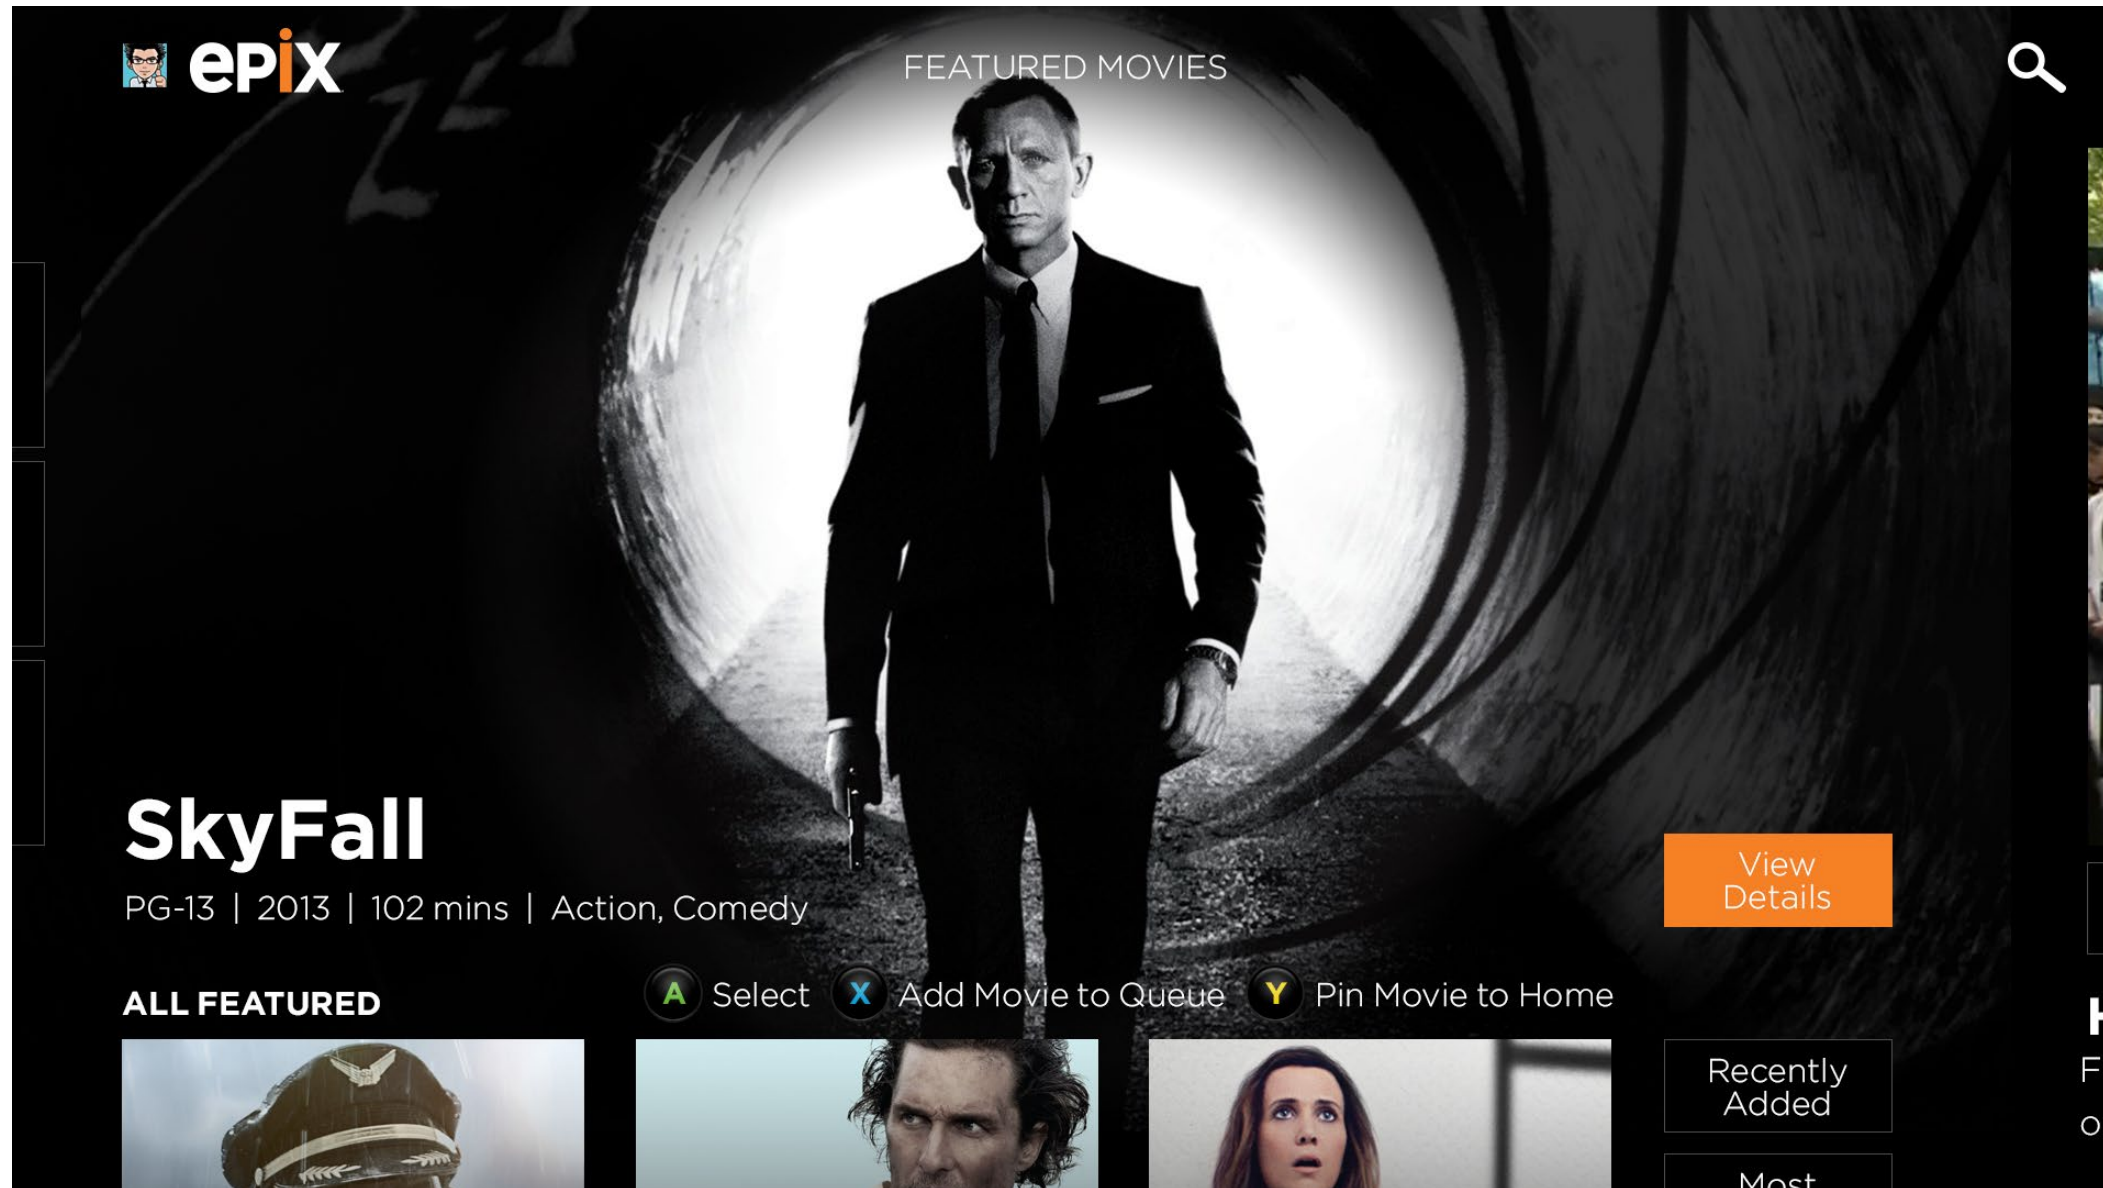

The Hub - Featured