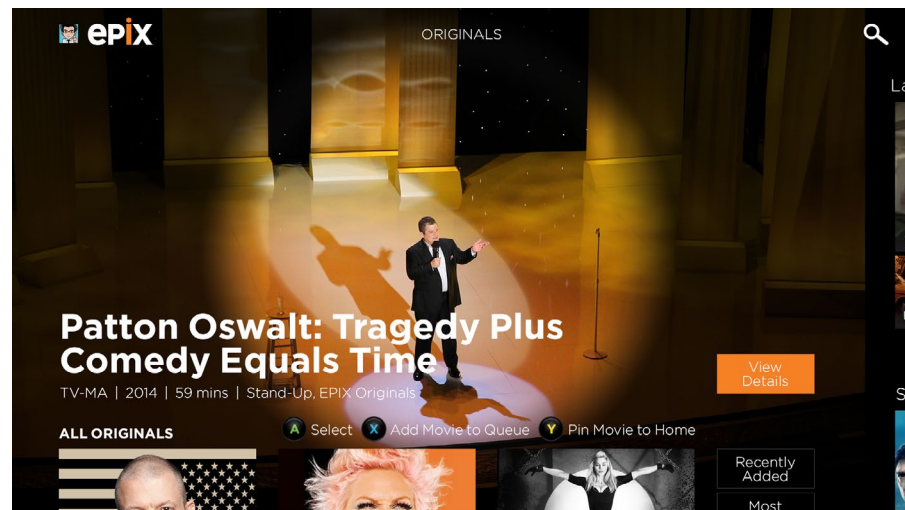

# Controller Shortcuts

Hub: Featured

-  Select
-  Add Movie to Queue
-  Pin Movie to Home

A Collection

-  Select
-  Go Back
-  Add Movie to Queue
-  Pin Movie to Home

Hub: Originals

-  Select
-  Add Movie to Queue
-  Pin Movie to Home