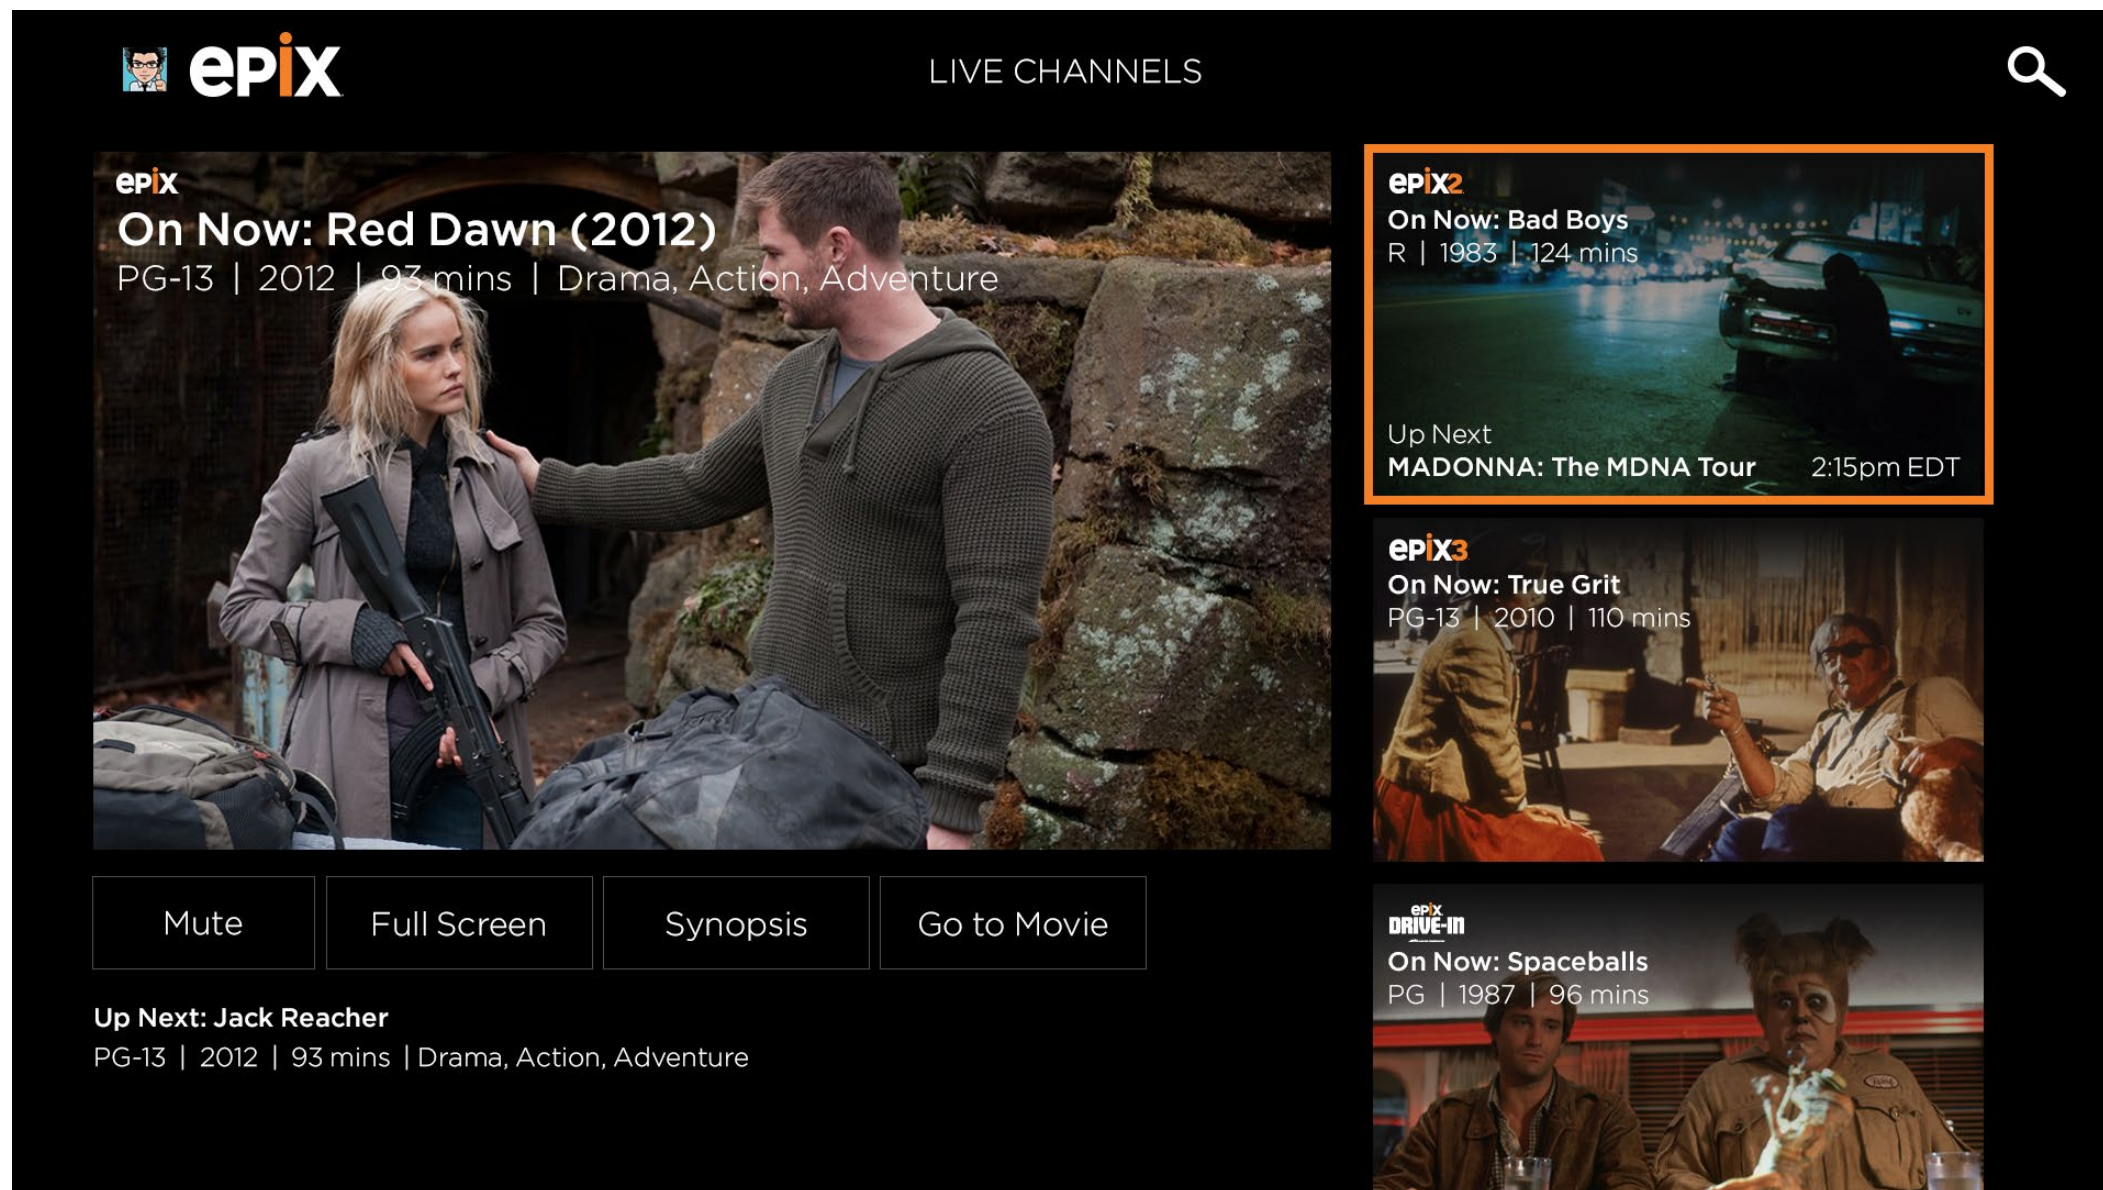

The Hub - Live Channels Hover

Hovering over a channel gives more metadata about what is currently playing.