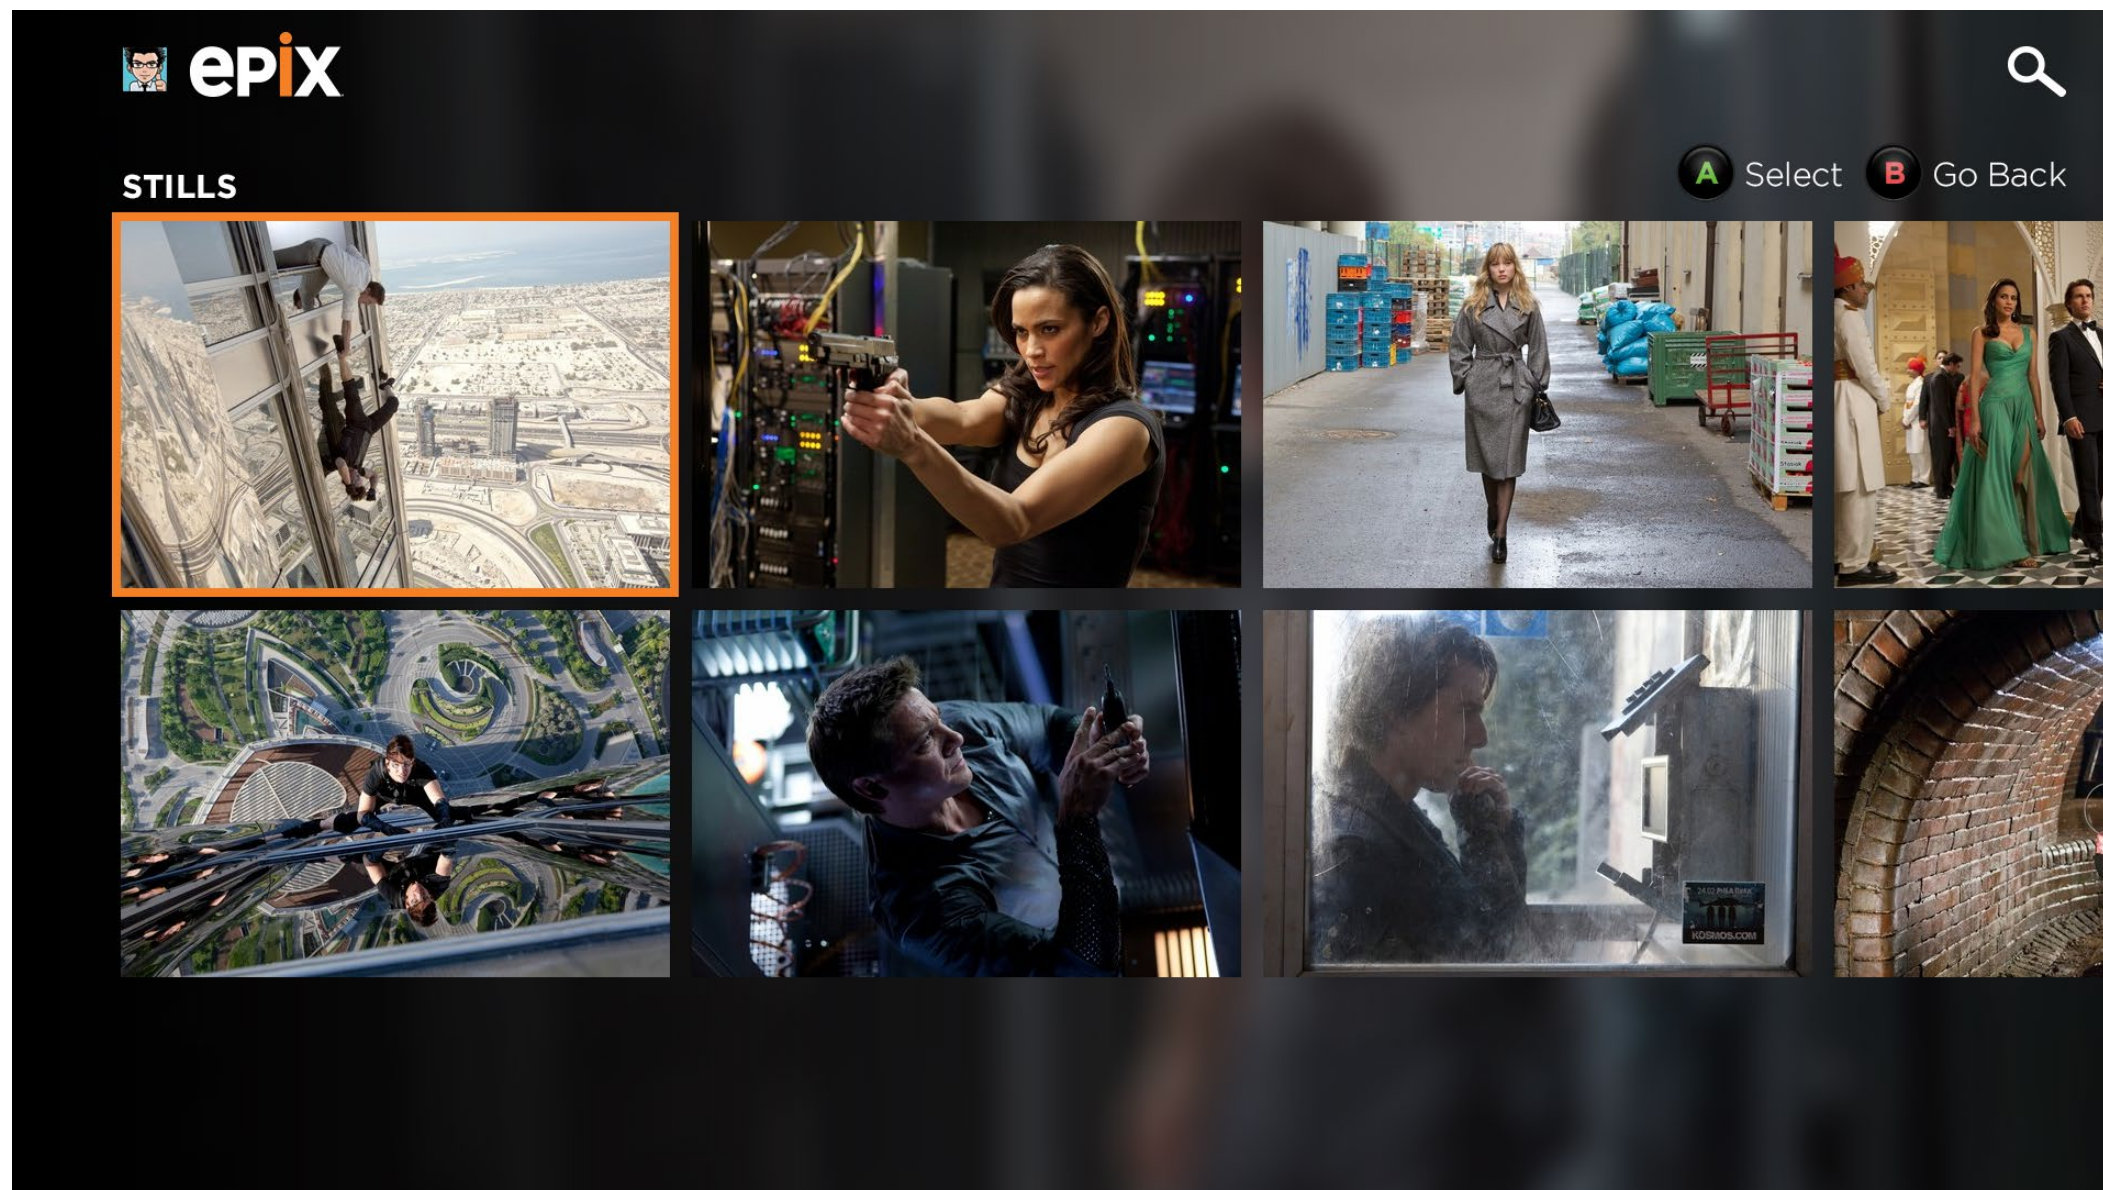

Movie Details - Stills All

Clicking the View More ellipses on the Stills takes the user to a Long List page with all the stills. Selecting an image takes the user to a full screen gallery of that image.

Stills behavior should be the same as the Xbox 360.