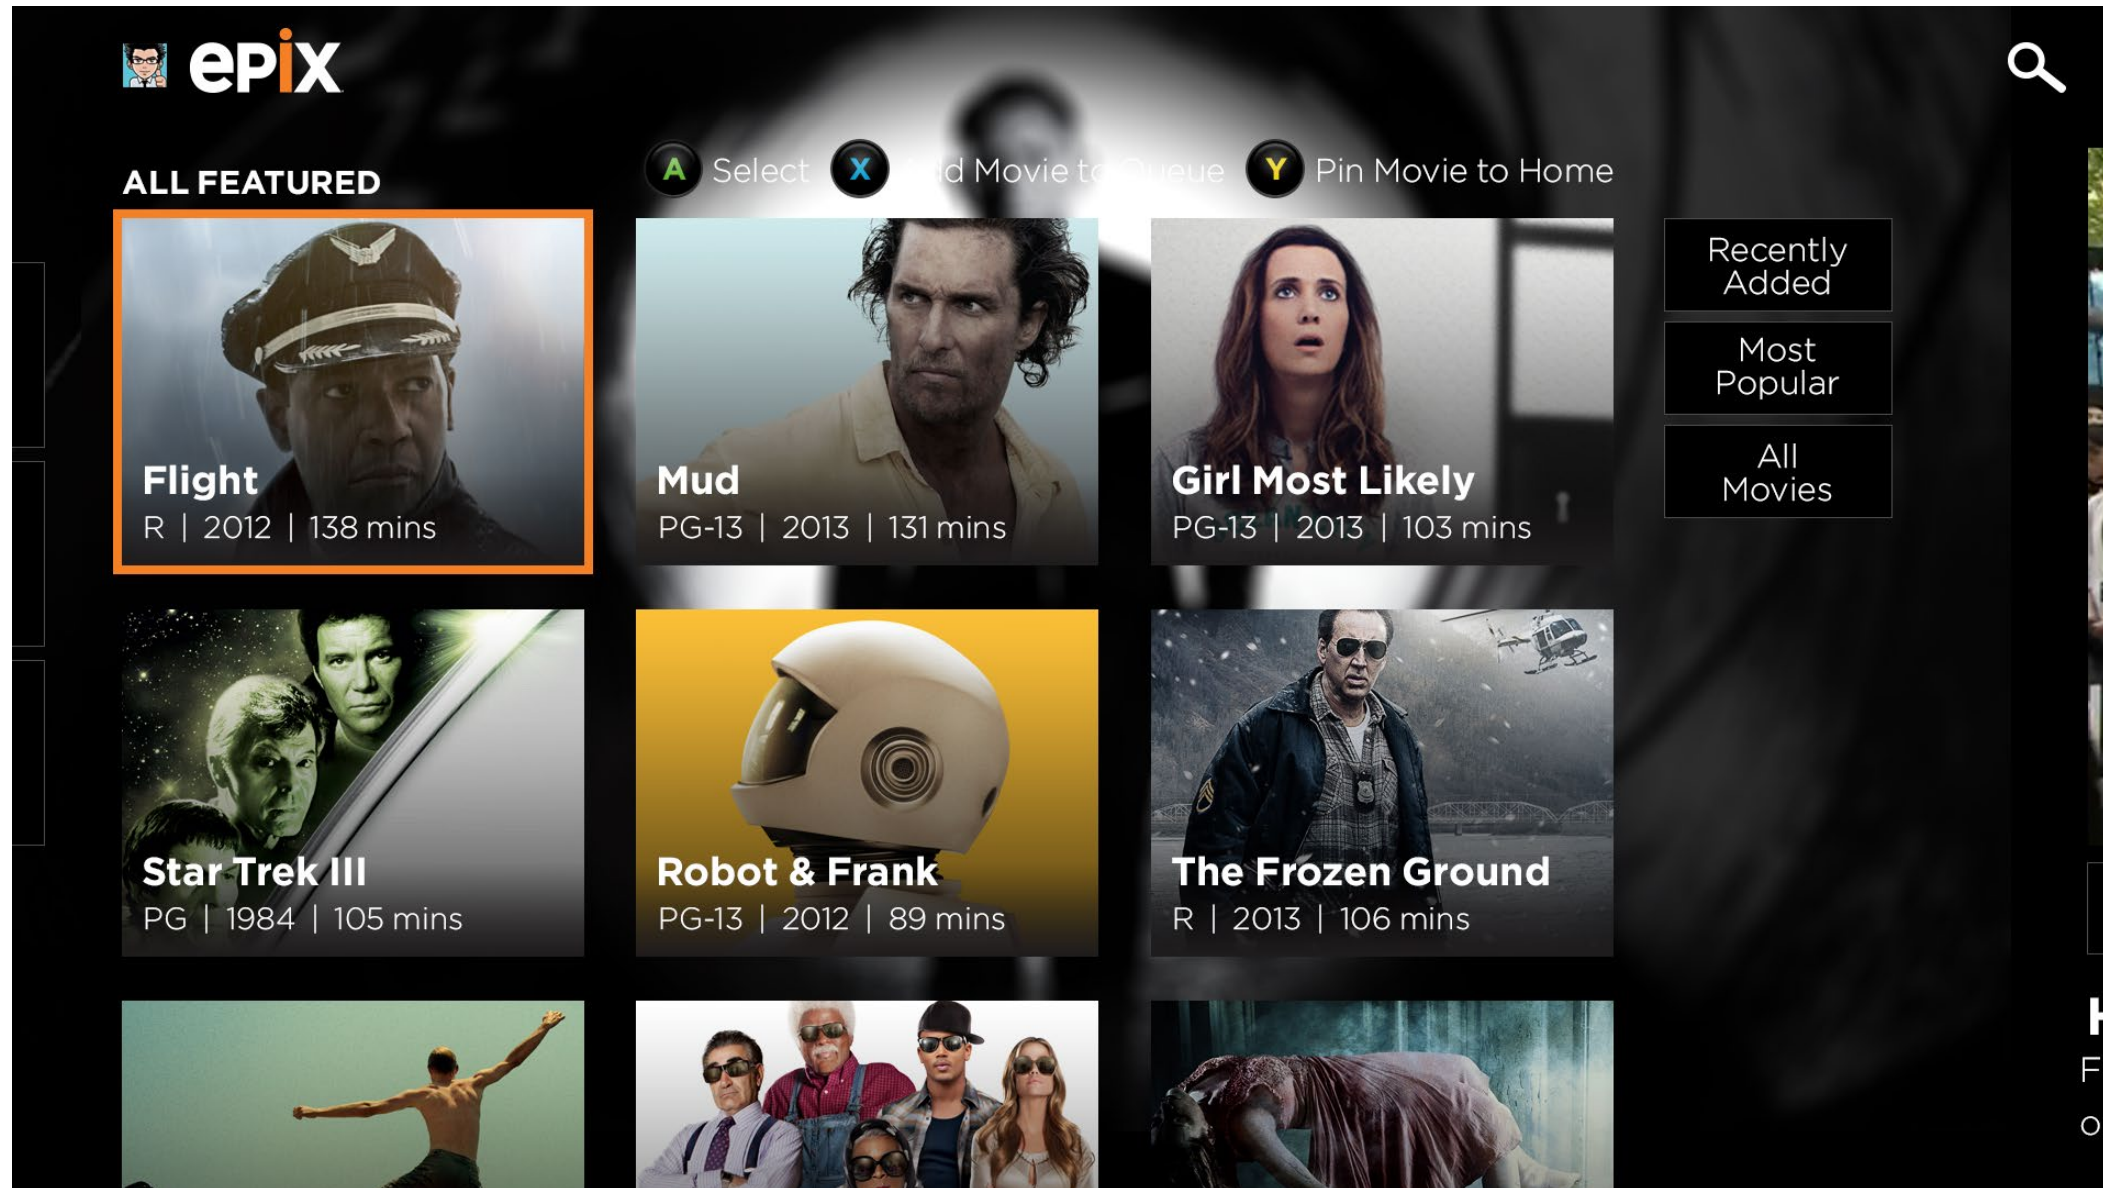

# The Hub - Featured

This Featured hub section has a movie displayed at the top with a background image, description and quick View Details button. This movie can alternate. To browse other movies within Featured, the user can scroll downwards.

# The Hub - Featured Scrolled

The user can scroll down to view all featured movies. Or click on the buttons on the right to Browse All or view Most Popular or Recently Added.