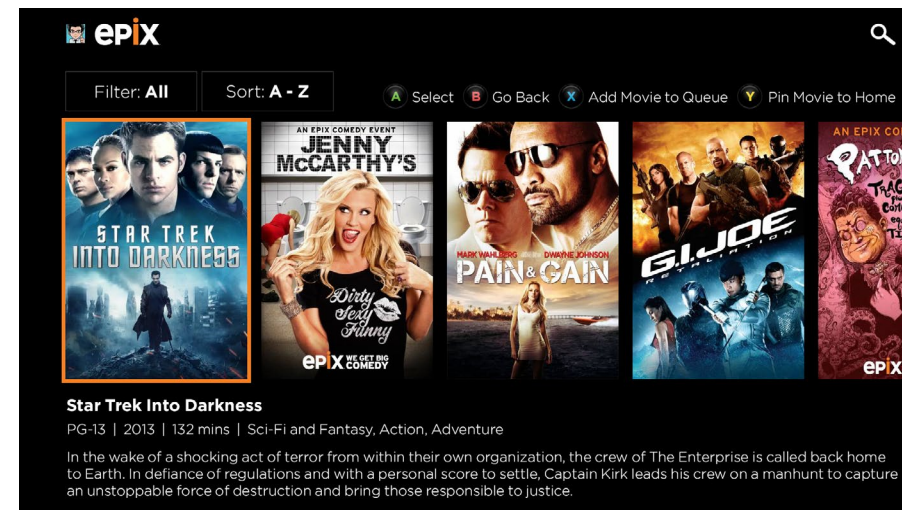

All Movies

- Select
- Go Back
- Add Movie to Queue
- Pin Movie to Home