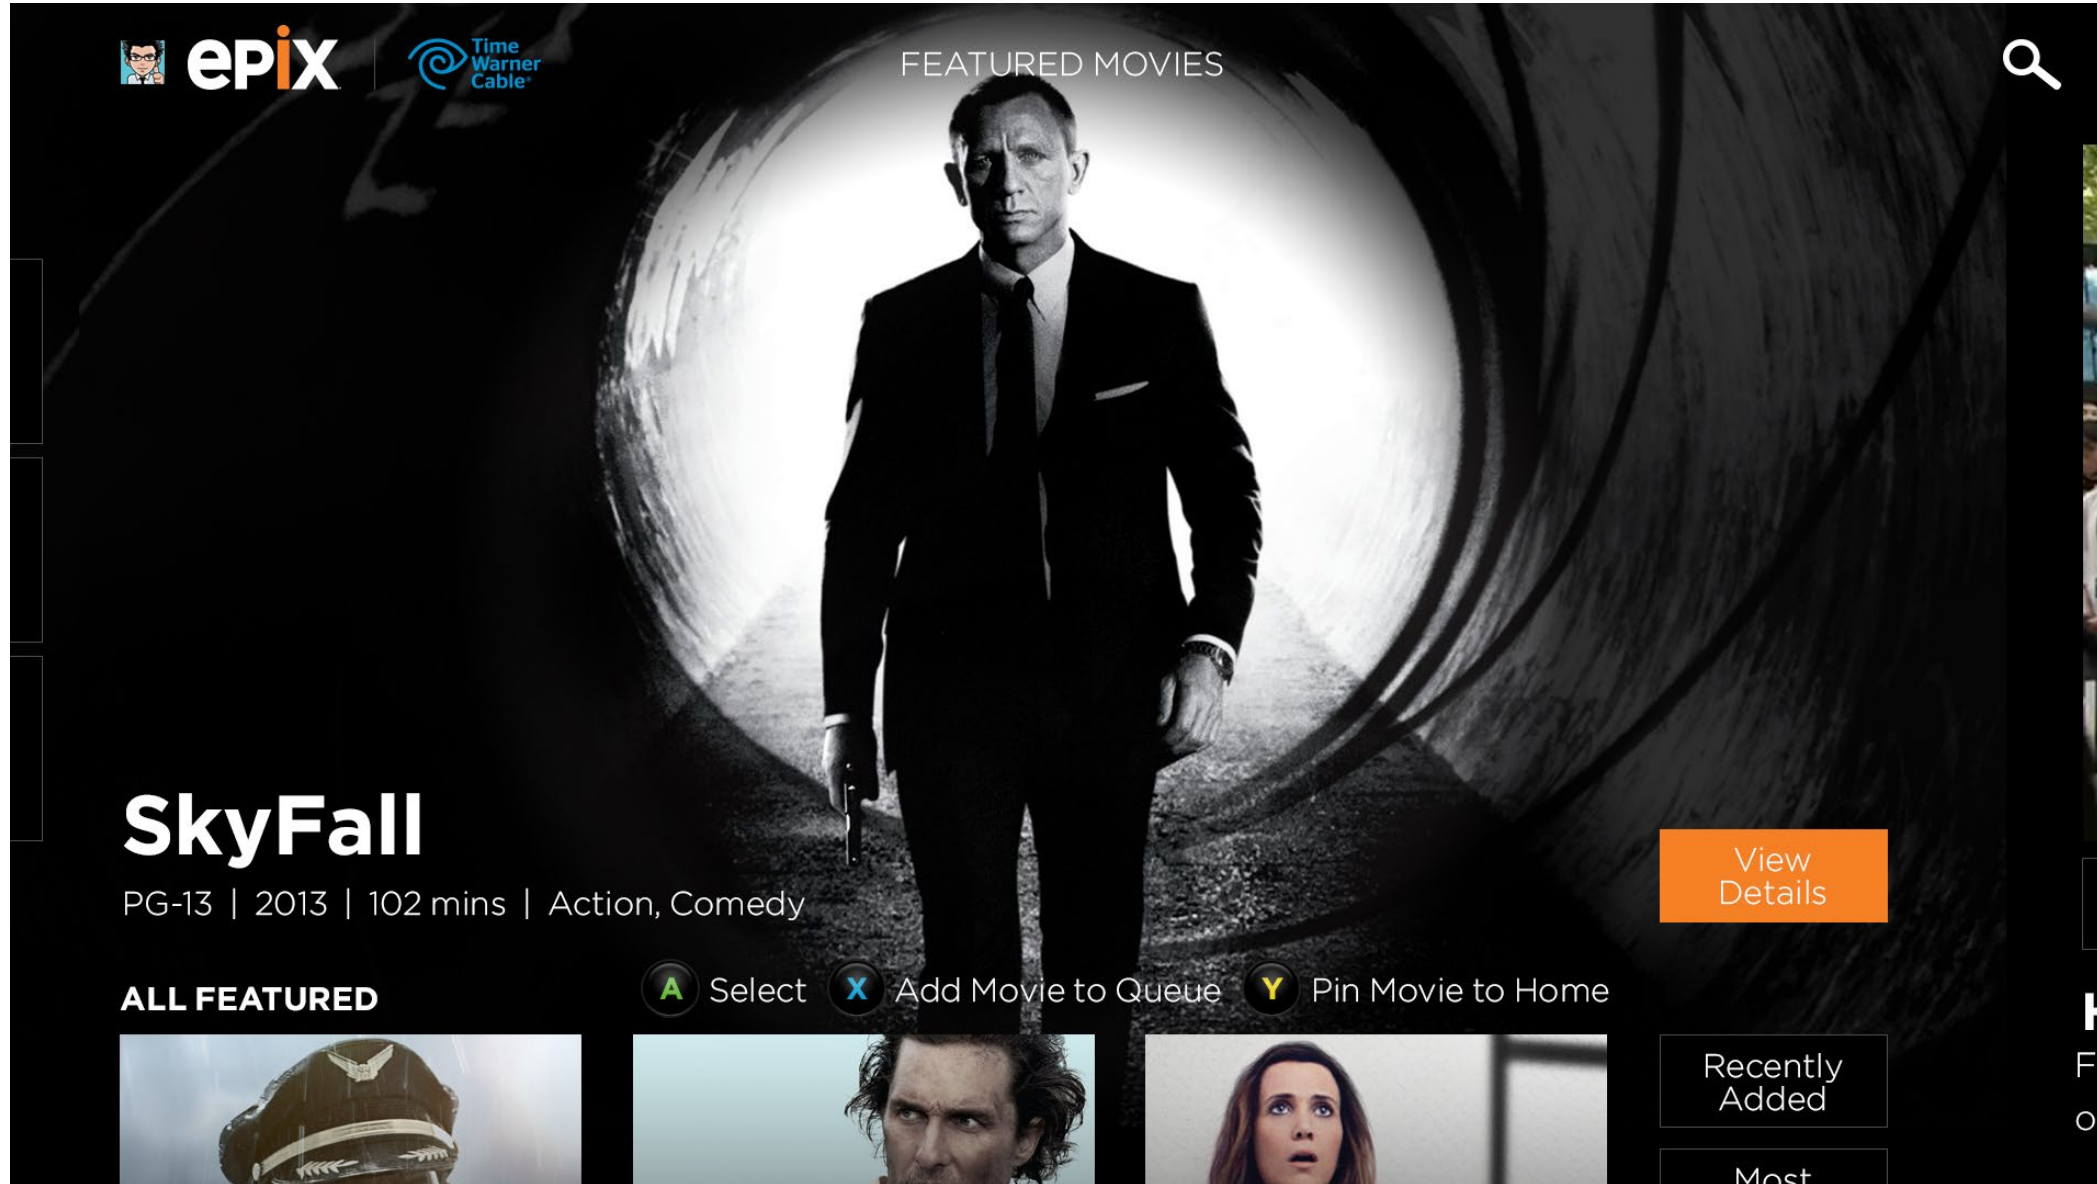

Full - TimeWarner

Here are some examples of how the MSO Logos will appear in the app.