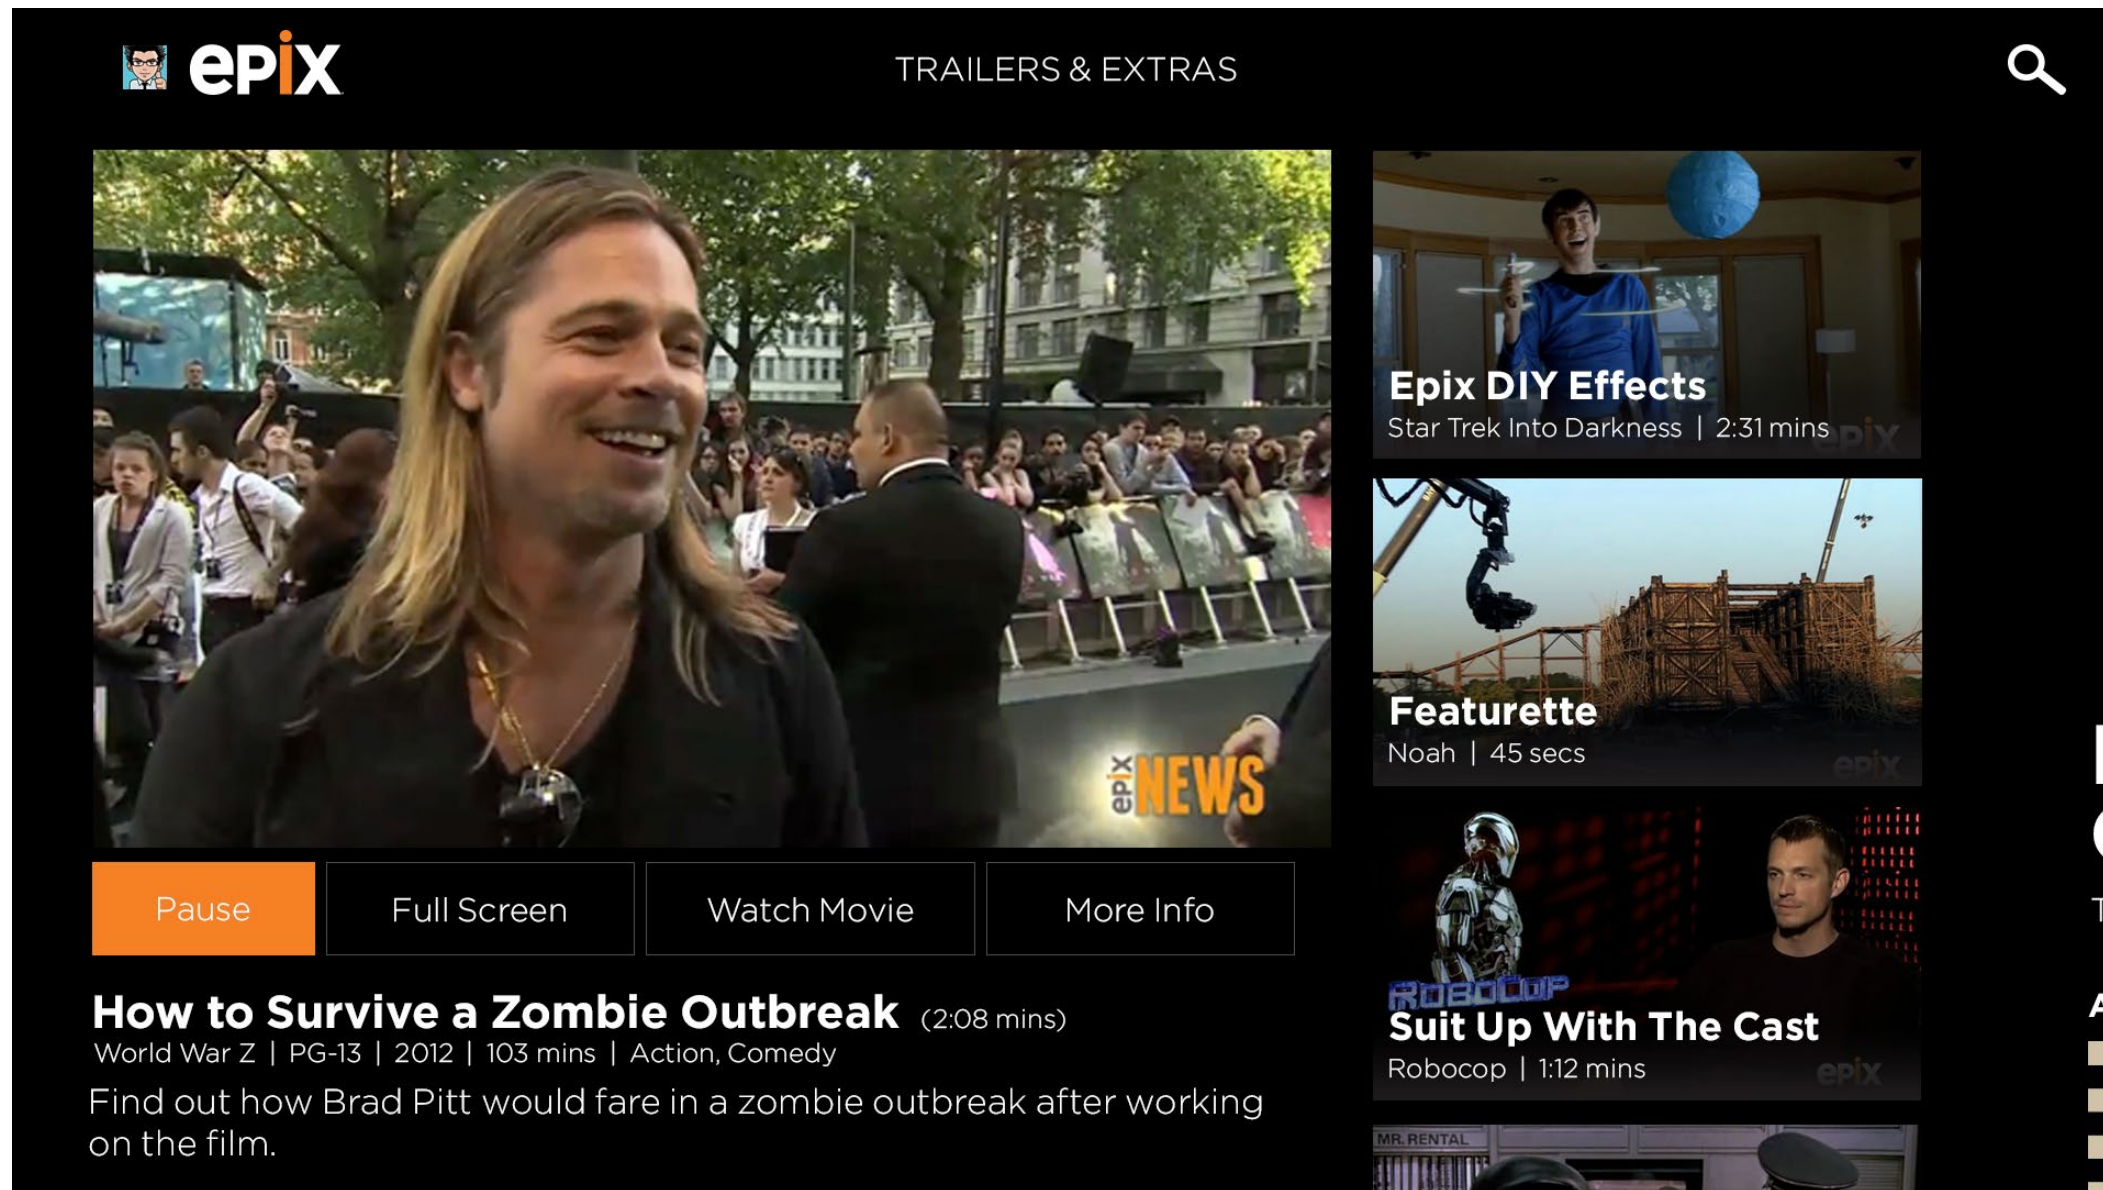

The Hub - Trailers & Extras