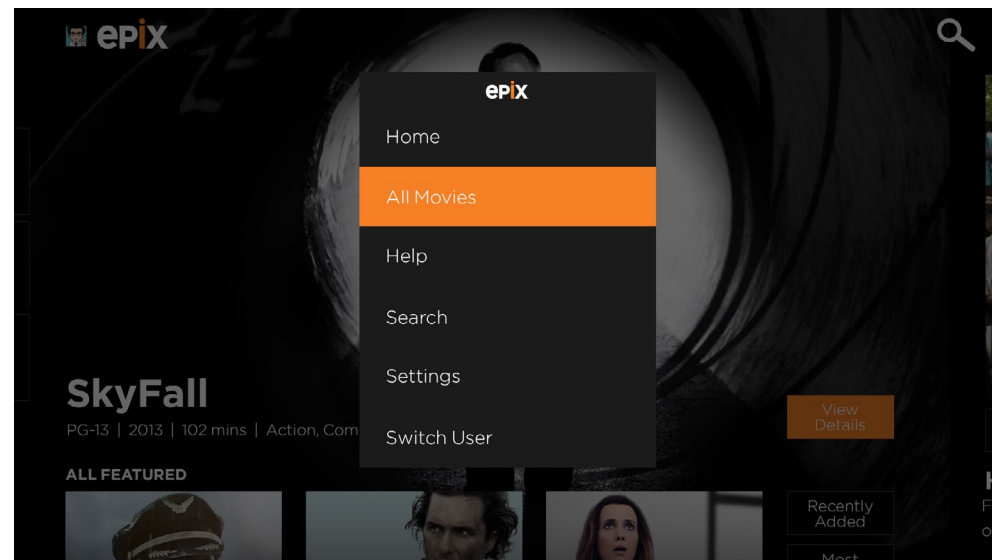

Xbox One Requirements

1. EPIX Free Trial Sign up and Access
2. Featured Movies
3. Movie Details, Stills
4. Movies by Genre
5. Trailers & Extras
6. Originals
7. Collections
8. Live Channels
9. Editable User Queue, User History

App Map

Full / Fill / Snap Views

Full View

Fill View

Snap View

Pin to Home Tile

App Menu

The App Menu is a contextual navigation element for the user to easily switch between sections.