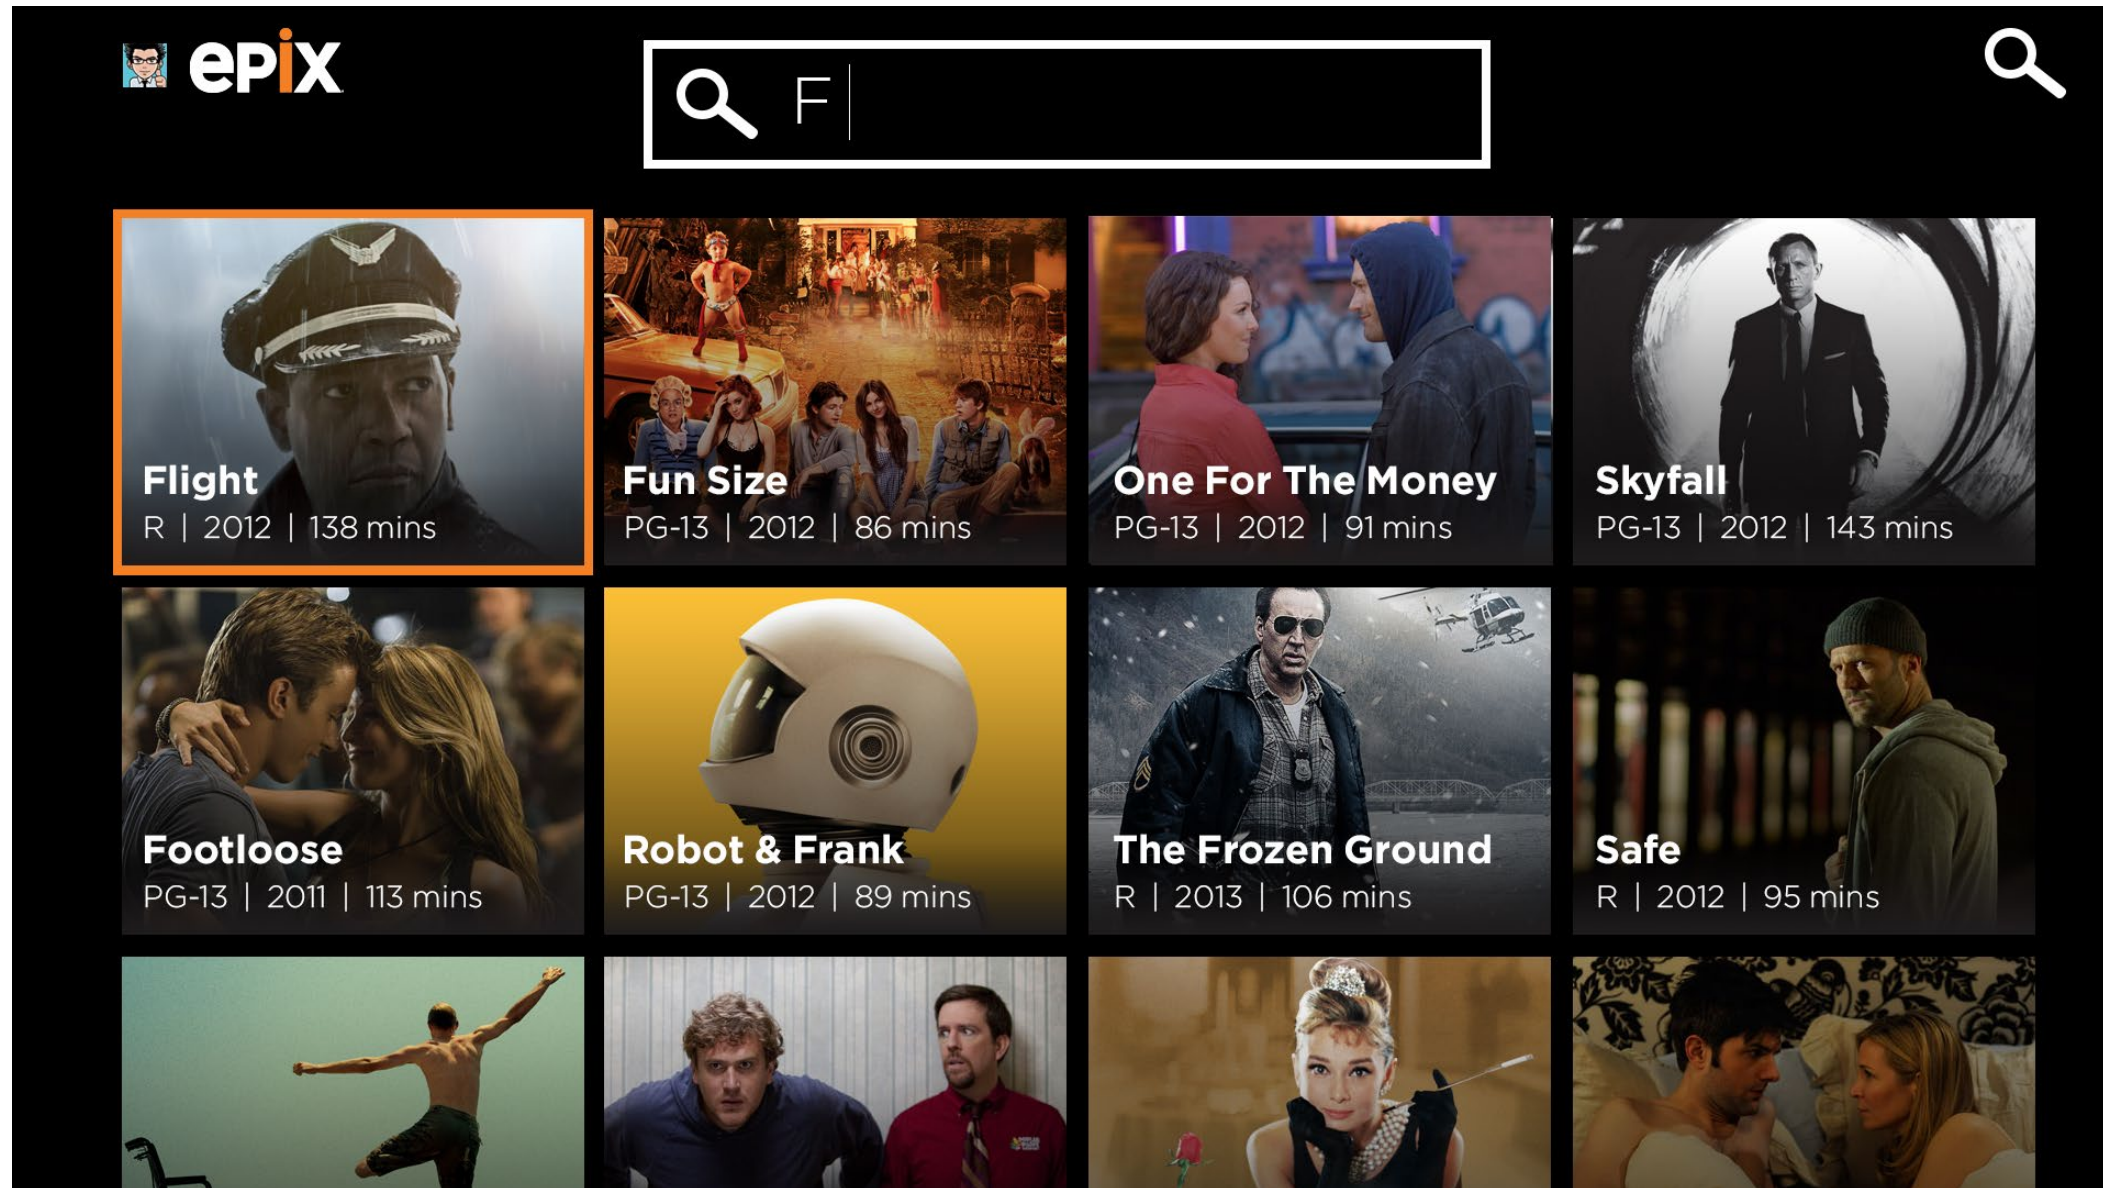

Results

The results will appear below and are scrollable vertically.