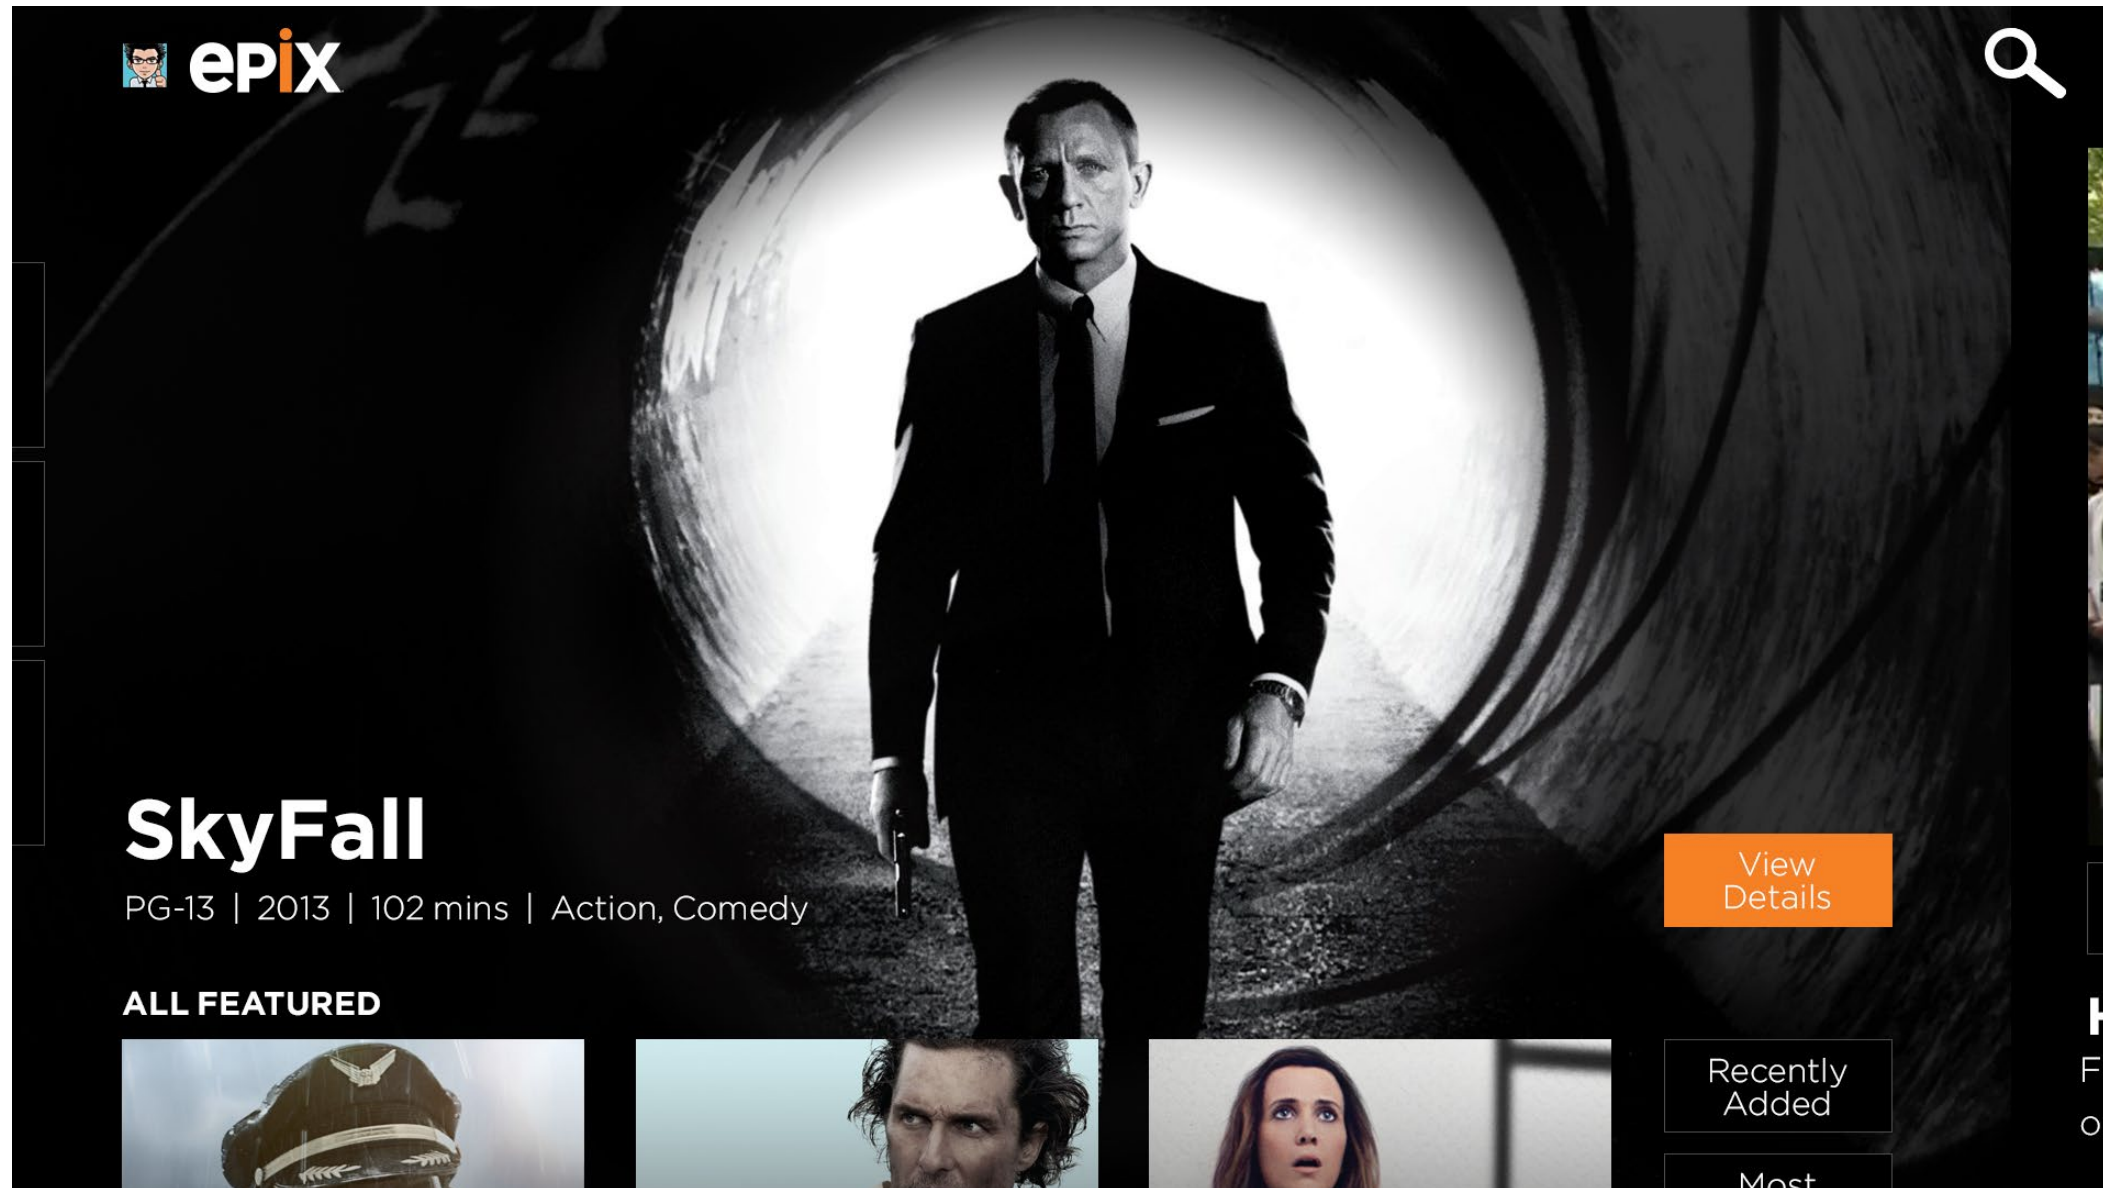

The Hub - Featured

This Featured hub section has a movie displayed at the top with a background image, description and quick View Details button. This movie can alternate. To browse other movies within Featured, the user can scroll downwards.