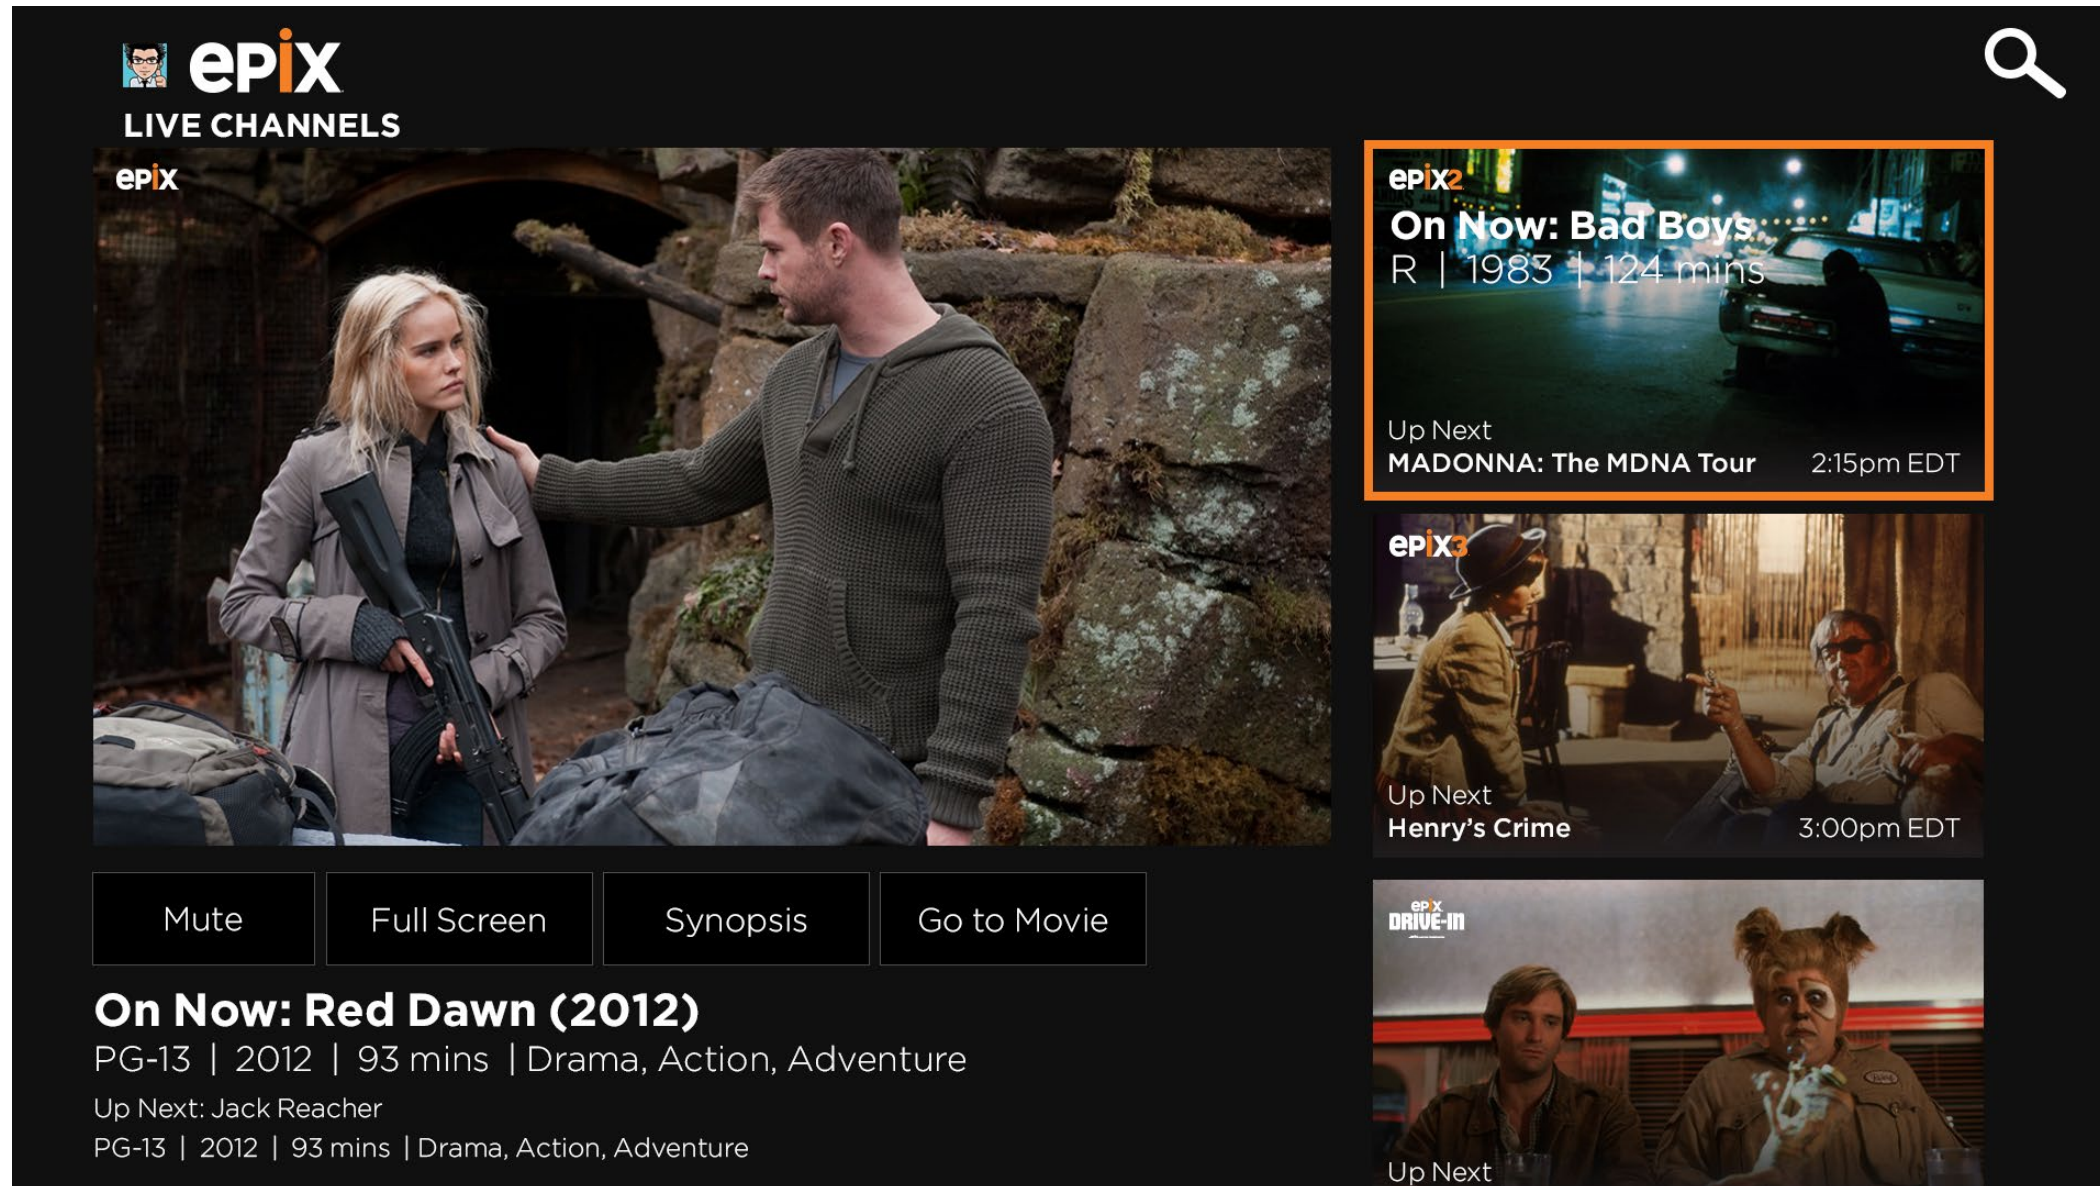

All Live Channels will be mute until the user selects a channel.

(Page 57)

(Page 64)

The Hub - Live Channels Synopsis

Selecting the Synopsis button brings up the description over the video player.

The Hub - Live Channels Hover