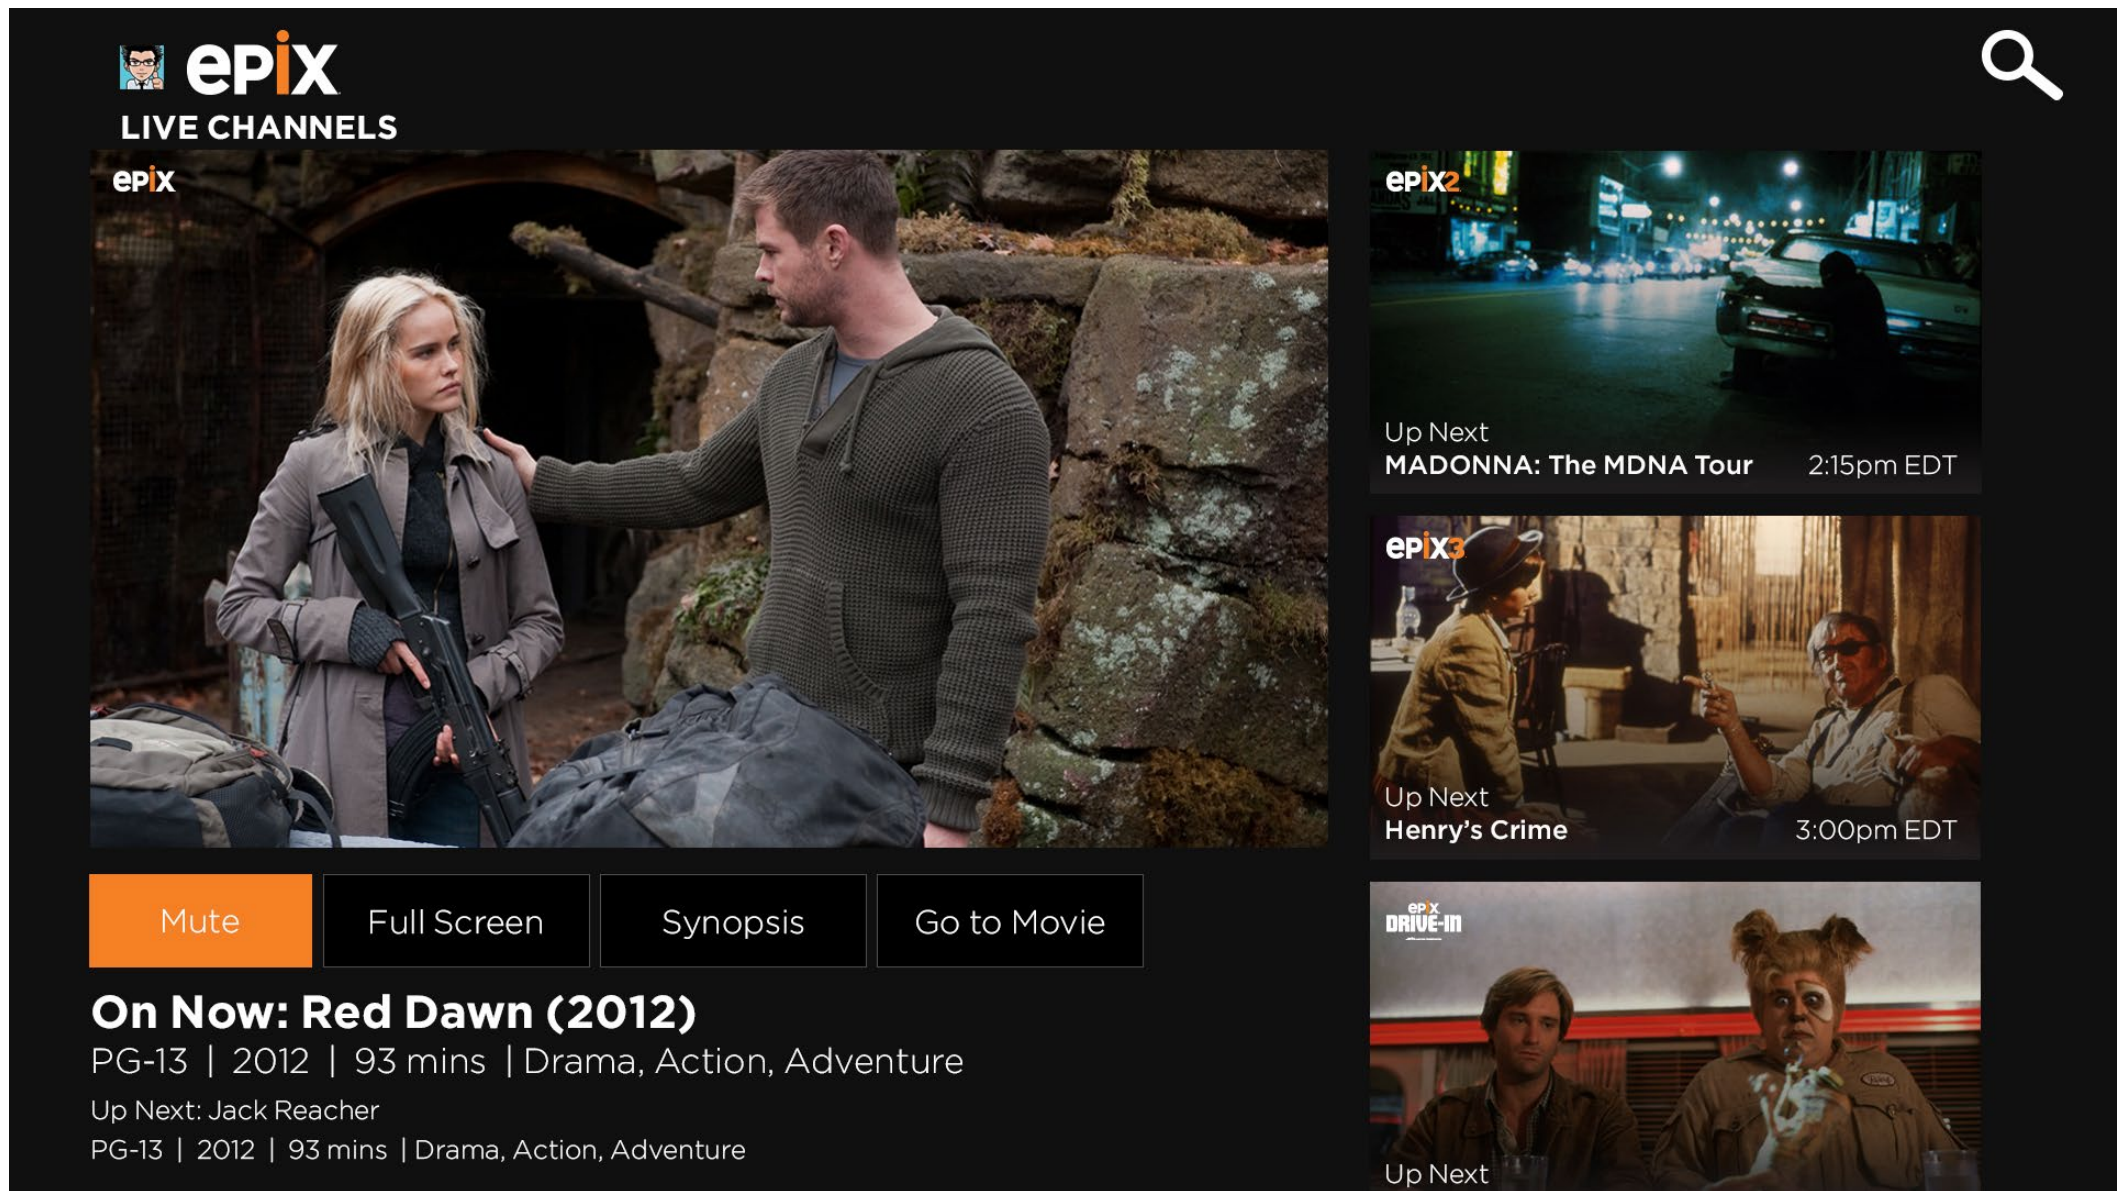

The Hub - Live Channels