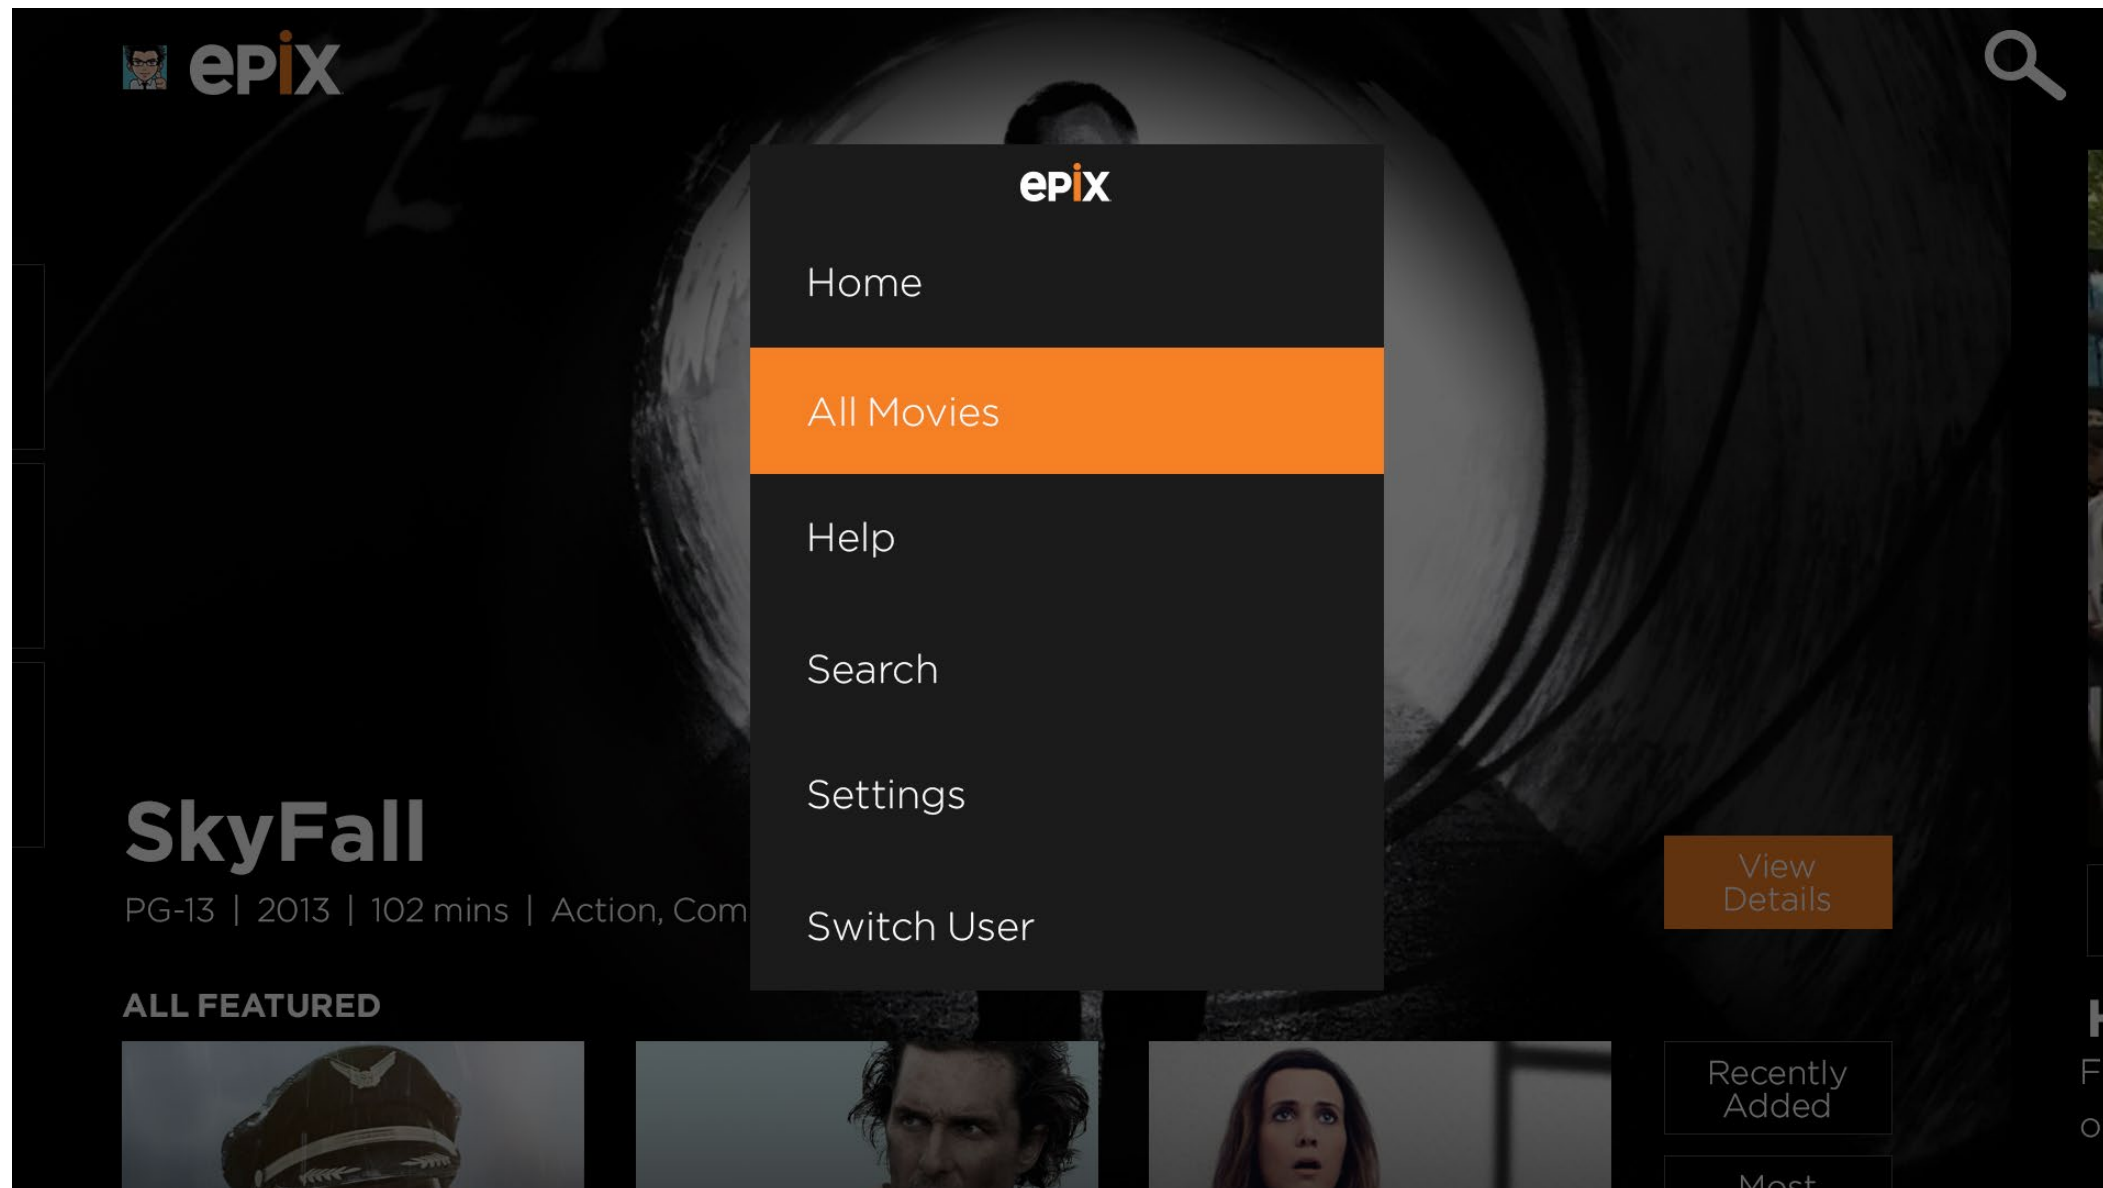

Xbox One Requirements

1. EPIX Free Trial Sign up and Access
2. Featured Movies
3. Movie Details, Stills
4. Movies by Genre
5. Trailers & Extras
6. Originals
7. Collections
8. Live Channels
9. Editable User Queue, User History

App Map

Full / Fill / Snap Views

Full View

Fill View

Snap View

Pin to Home Tile

App Menu

The App Menu is a contextual navigation element for the user to easily switch between sections.

* Switch User is in regards of the Xbox One user account and not the Epix account.

(Page 56)

START UP

Start Up

When first opening the app or unauthenticated, the user will be brought to this screen that gives them the options to Login, Register for a Free Trial, or Skip.