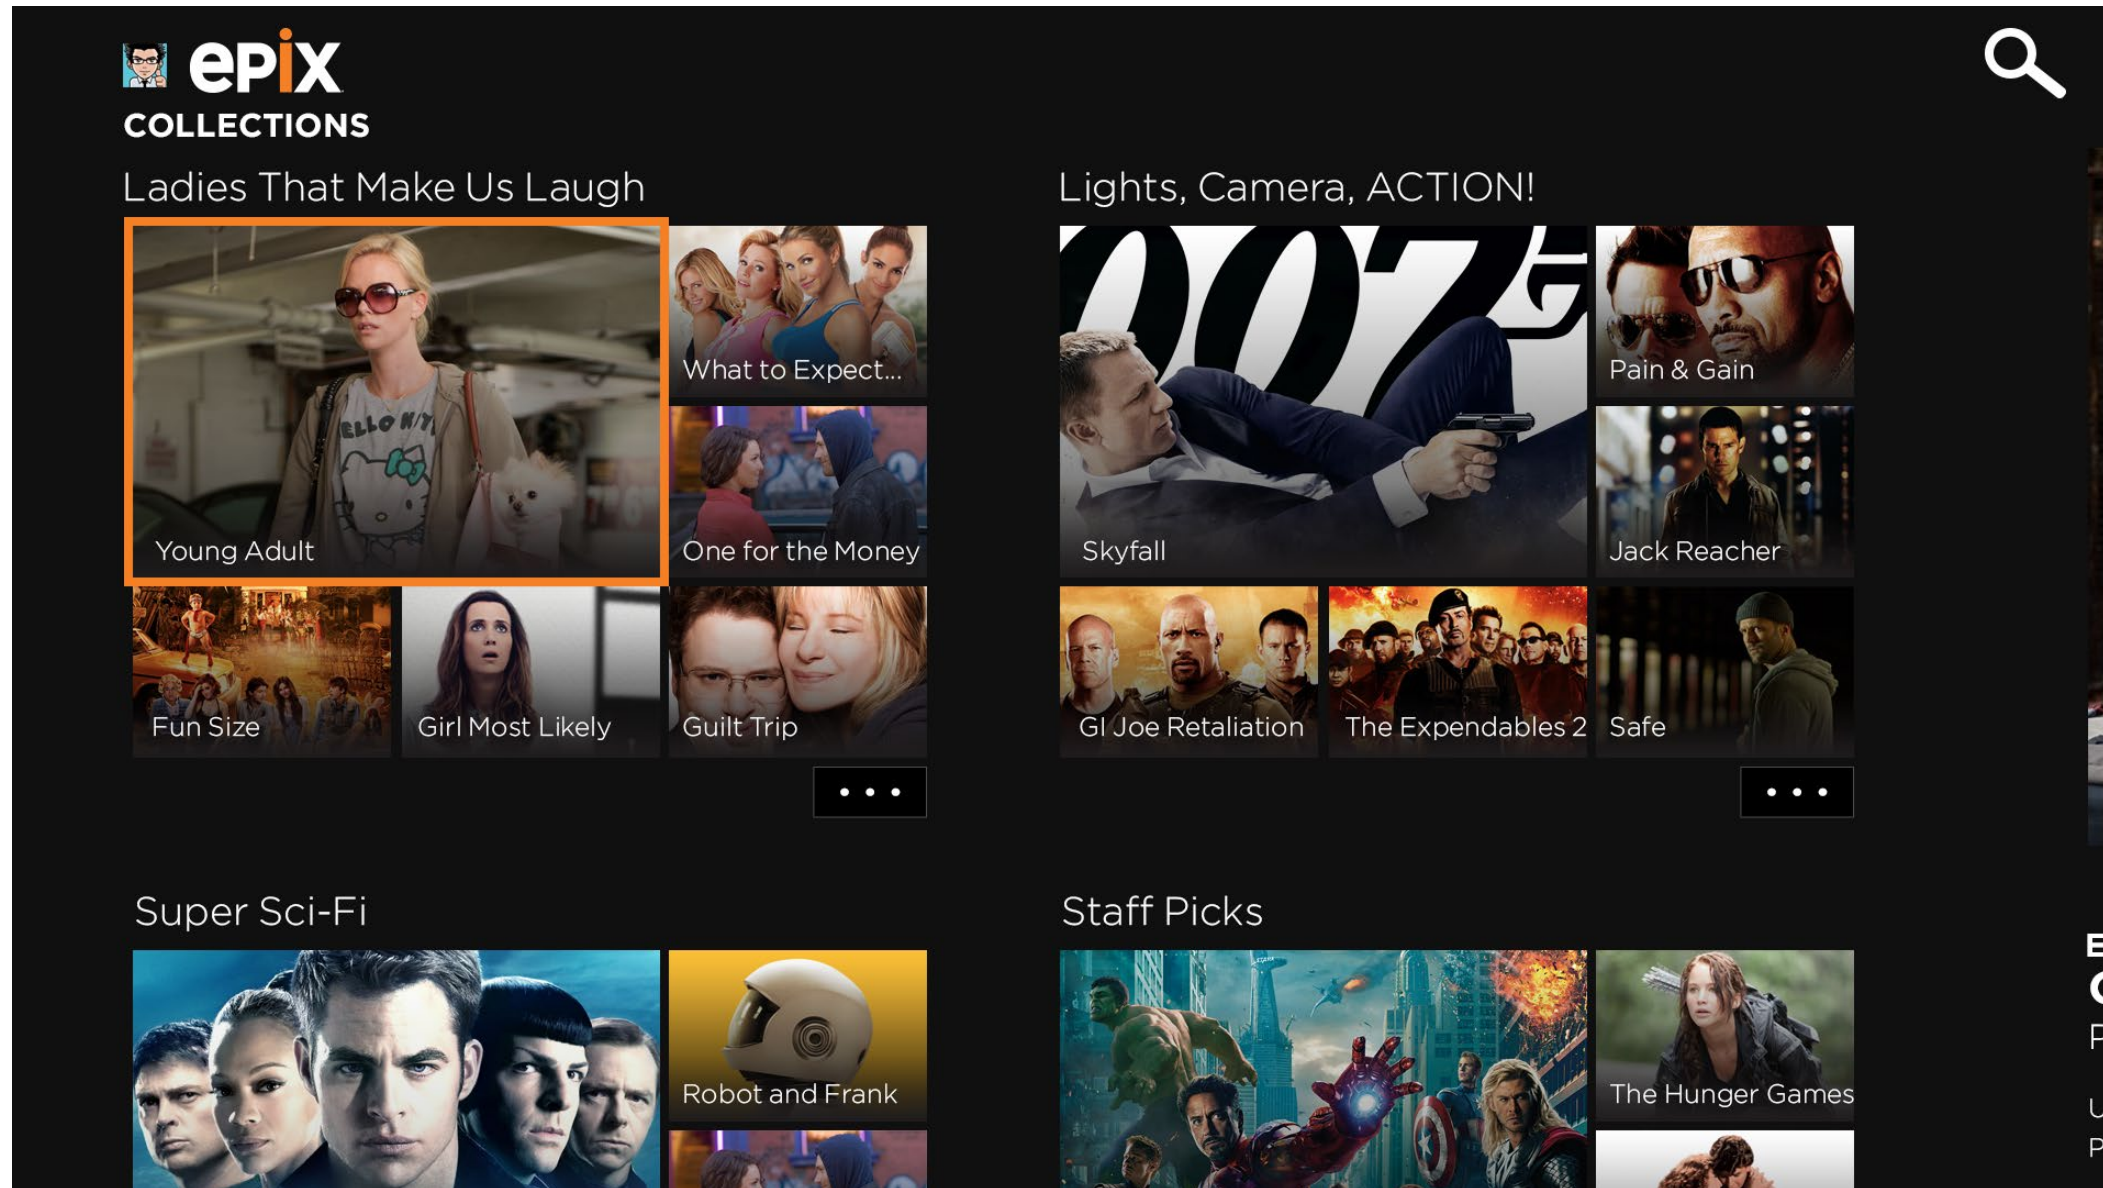

The Hub - Collections

In the Collections hub section, there are two columns of Collections shown. The first 6 movies in each column will be shown here with a button to View All within that collection.