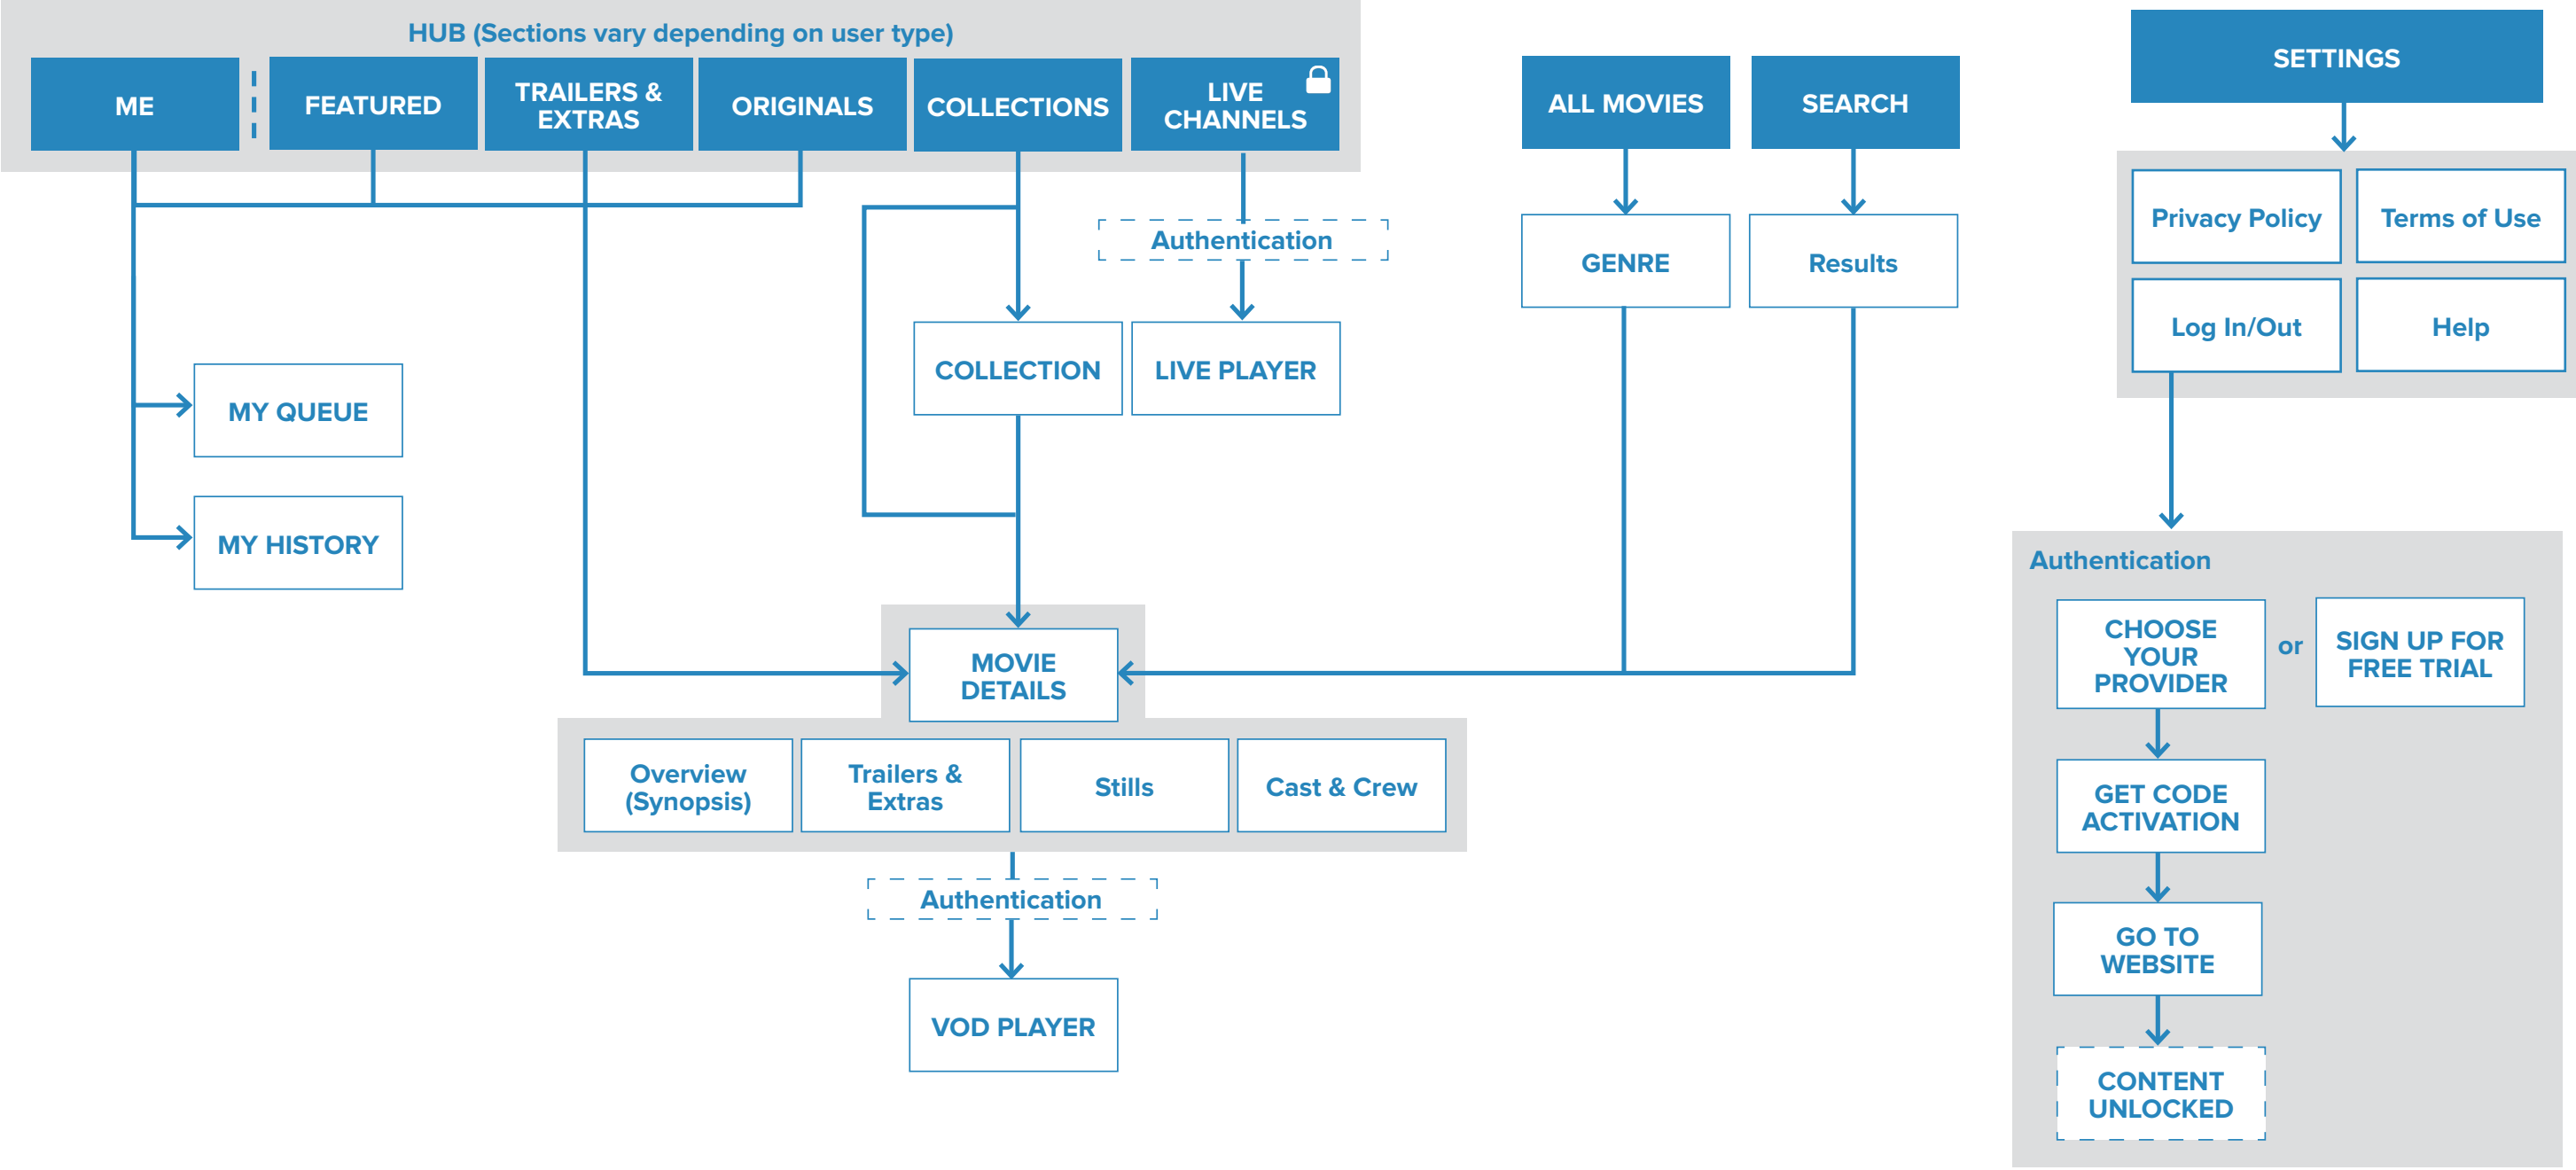

- My Account 27**
- The Hub - My Account 28
- The Hub - My Queue..... 29
- The Hub - My History..... 30

- Movie Details 31**
- Movie Details - Overview..... 32
- Movie Details - Trailers & Extras 33
- Movie Details - Stills..... 34
- Movie Details - Cast & Crew..... 35
- Movie Details - Trailers & Extras All 36
- Movie Details - Stills All..... 37
- Movie Details - Stills Gallery Open 38

- All Movies 39**
- All Movies..... 40
- All Movies - Contextual Menu..... 41

- Video Player 42**
- Video Player 43

- Search 44**
- Search..... 45
- Results 46

- Settings 47**

- Settings..... 48
- Log Out..... 49
- Terms of Use 50
- Privacy Policy 51

Xbox One Requirements

1. EPIX Free Trial Sign up and Access
2. Featured Movies
3. Movie Details, Stills
4. Movies by Genre
5. Trailers & Extras
6. Originals
7. Collections
8. Live Channels
9. Editable User Queue, User History

App Map

Full / Fill / Snap Views

Full View

Fill View

Snap View

Pin to Home Tile

App Menu

The App Menu is a contextual navigation element for the user to easily switch between sections.