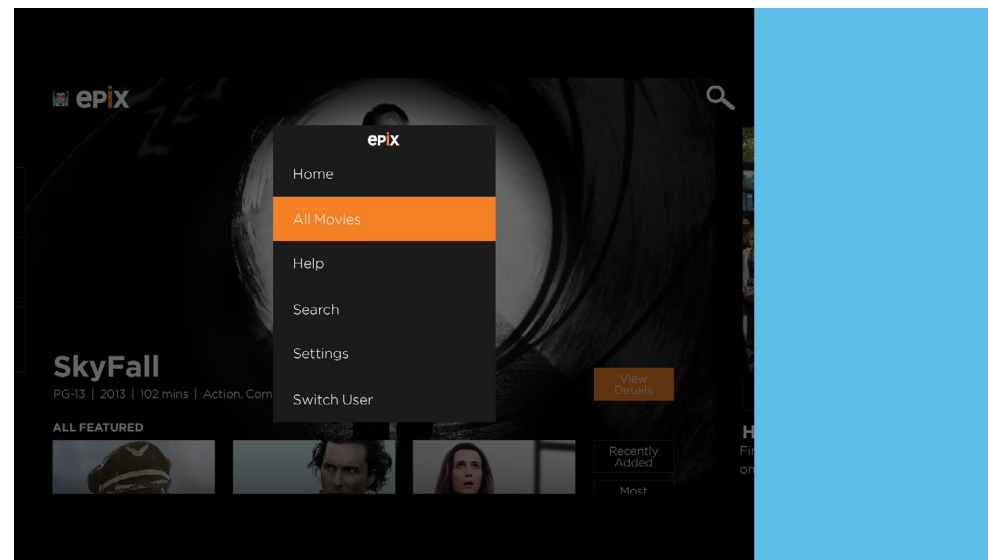

Xbox One Requirements

1. EPIX Free Trial Sign up and Access
2. Featured Movies
3. Movie Details, Stills
4. Movies by Genre
5. Trailers & Extras
6. Originals
7. Collections
8. Live Channels
9. Editable User Queue, User History

App Map

Full / Fill / Snap Views

Full View

Fill View

Snap View

Pin to Home Tile

App Menu

The App Menu is a contextual navigation element for the user to easily switch between sections.

* Switch User is in regards of the Xbox One user account and not the Epix account.

(Page 56)

START UP

Start Up

When first opening the app or unauthenticated, the user will be brought to this screen that gives them the options to Login, Register for a Free Trial, or Skip.