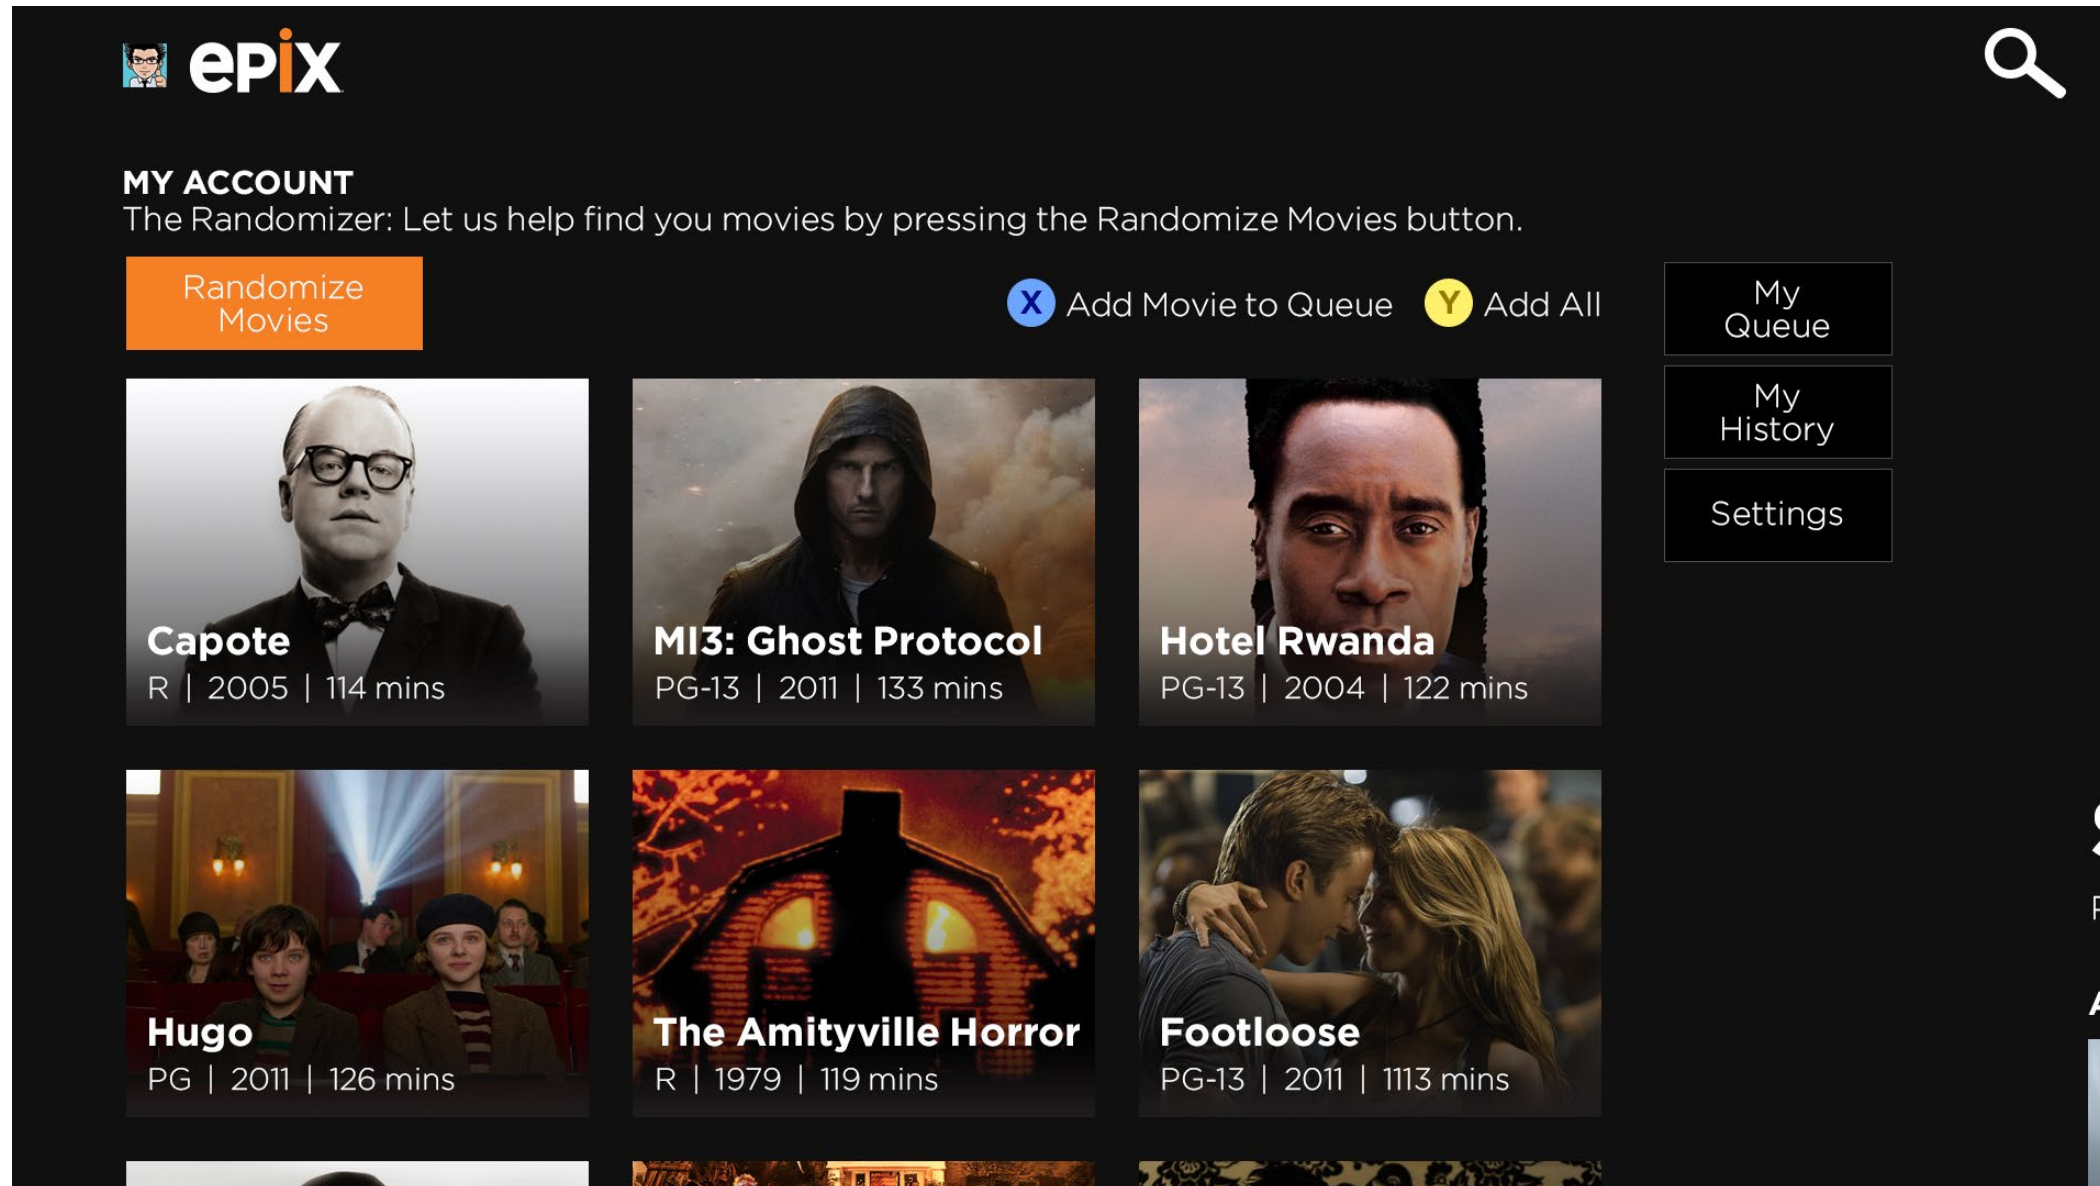

The Hub - My Account