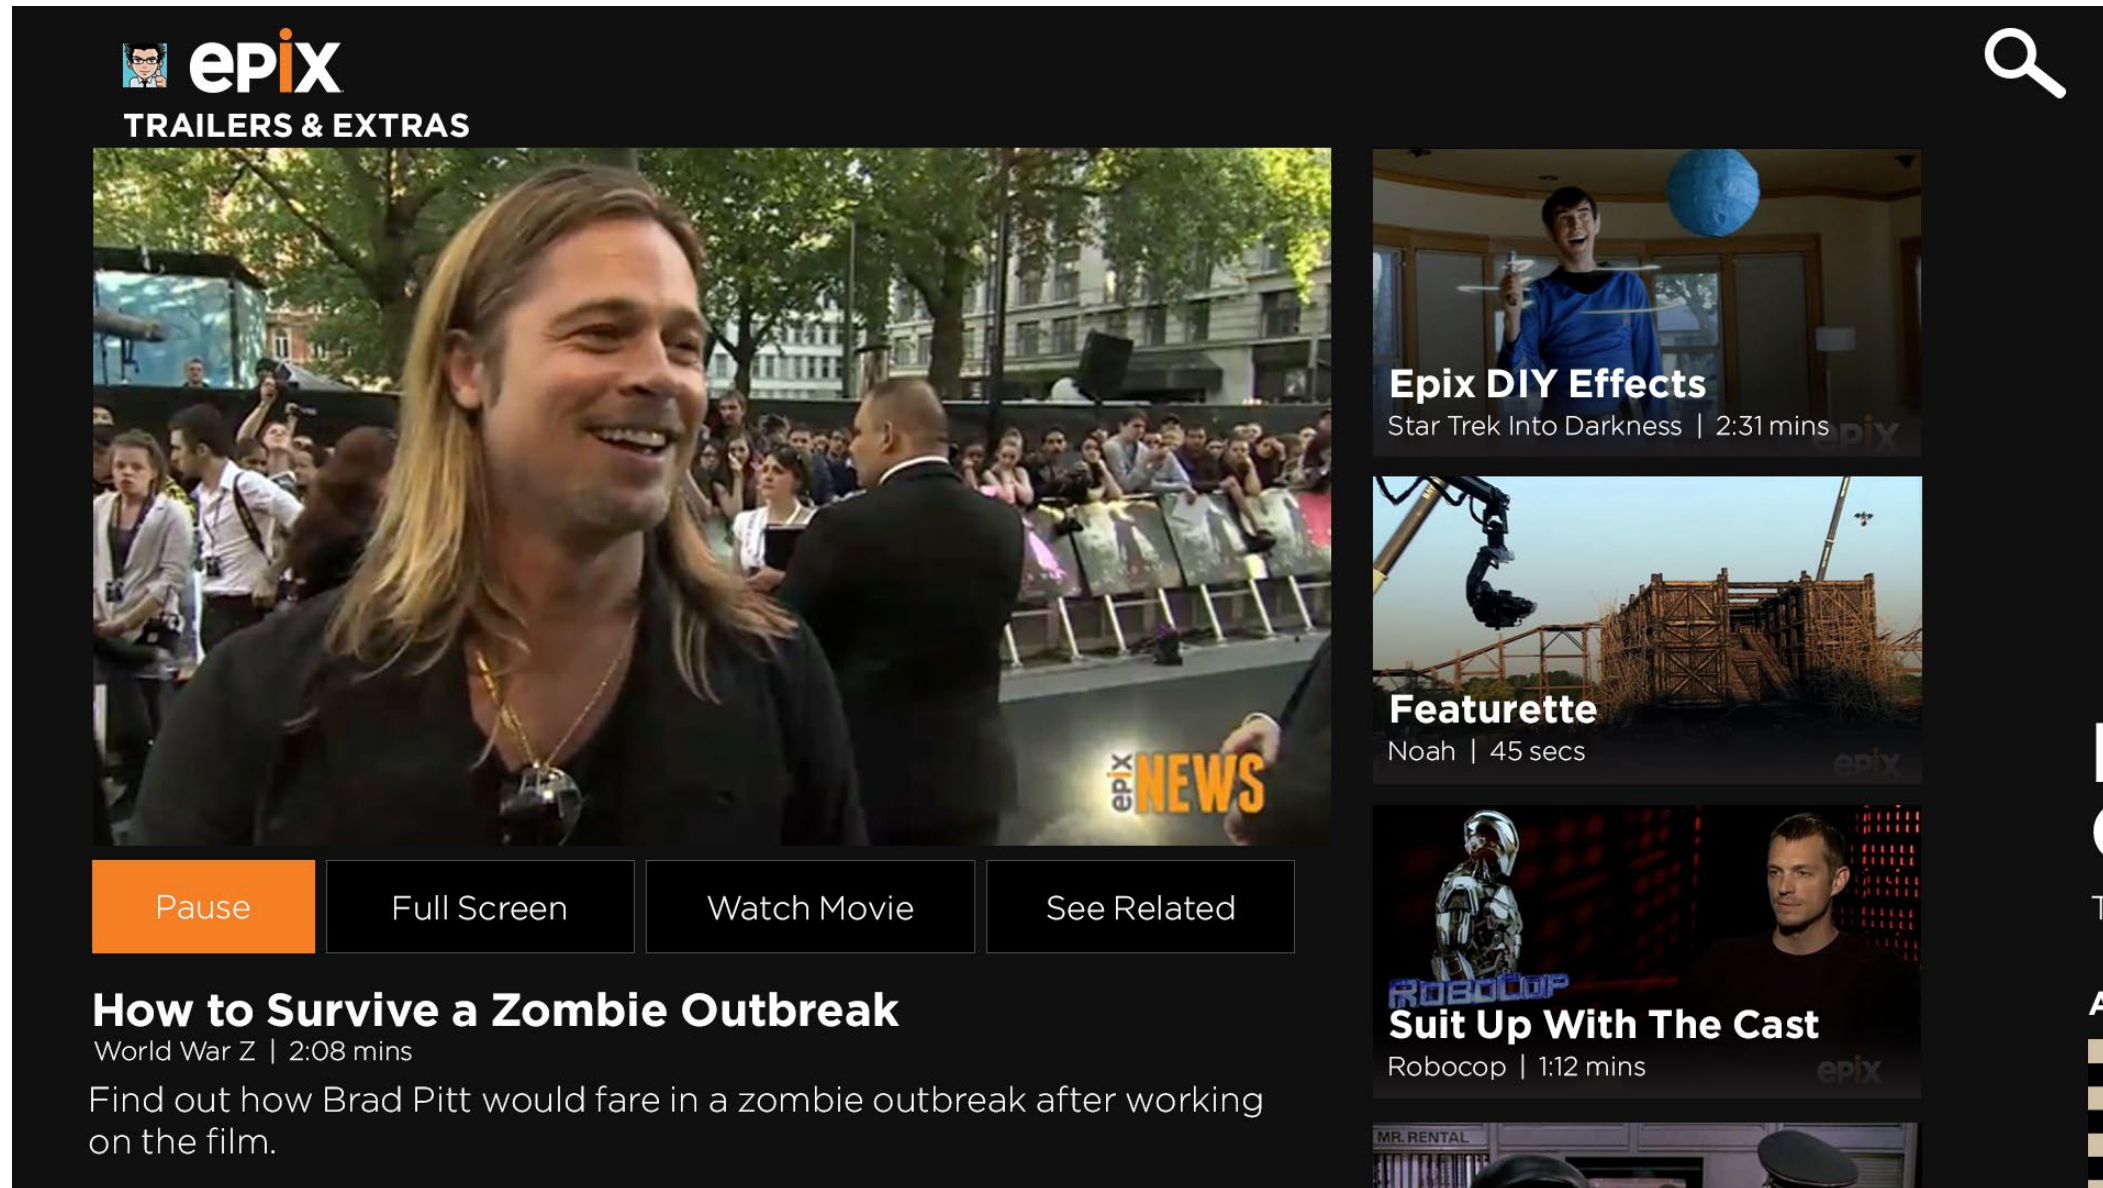

The Hub - Trailers & Extras