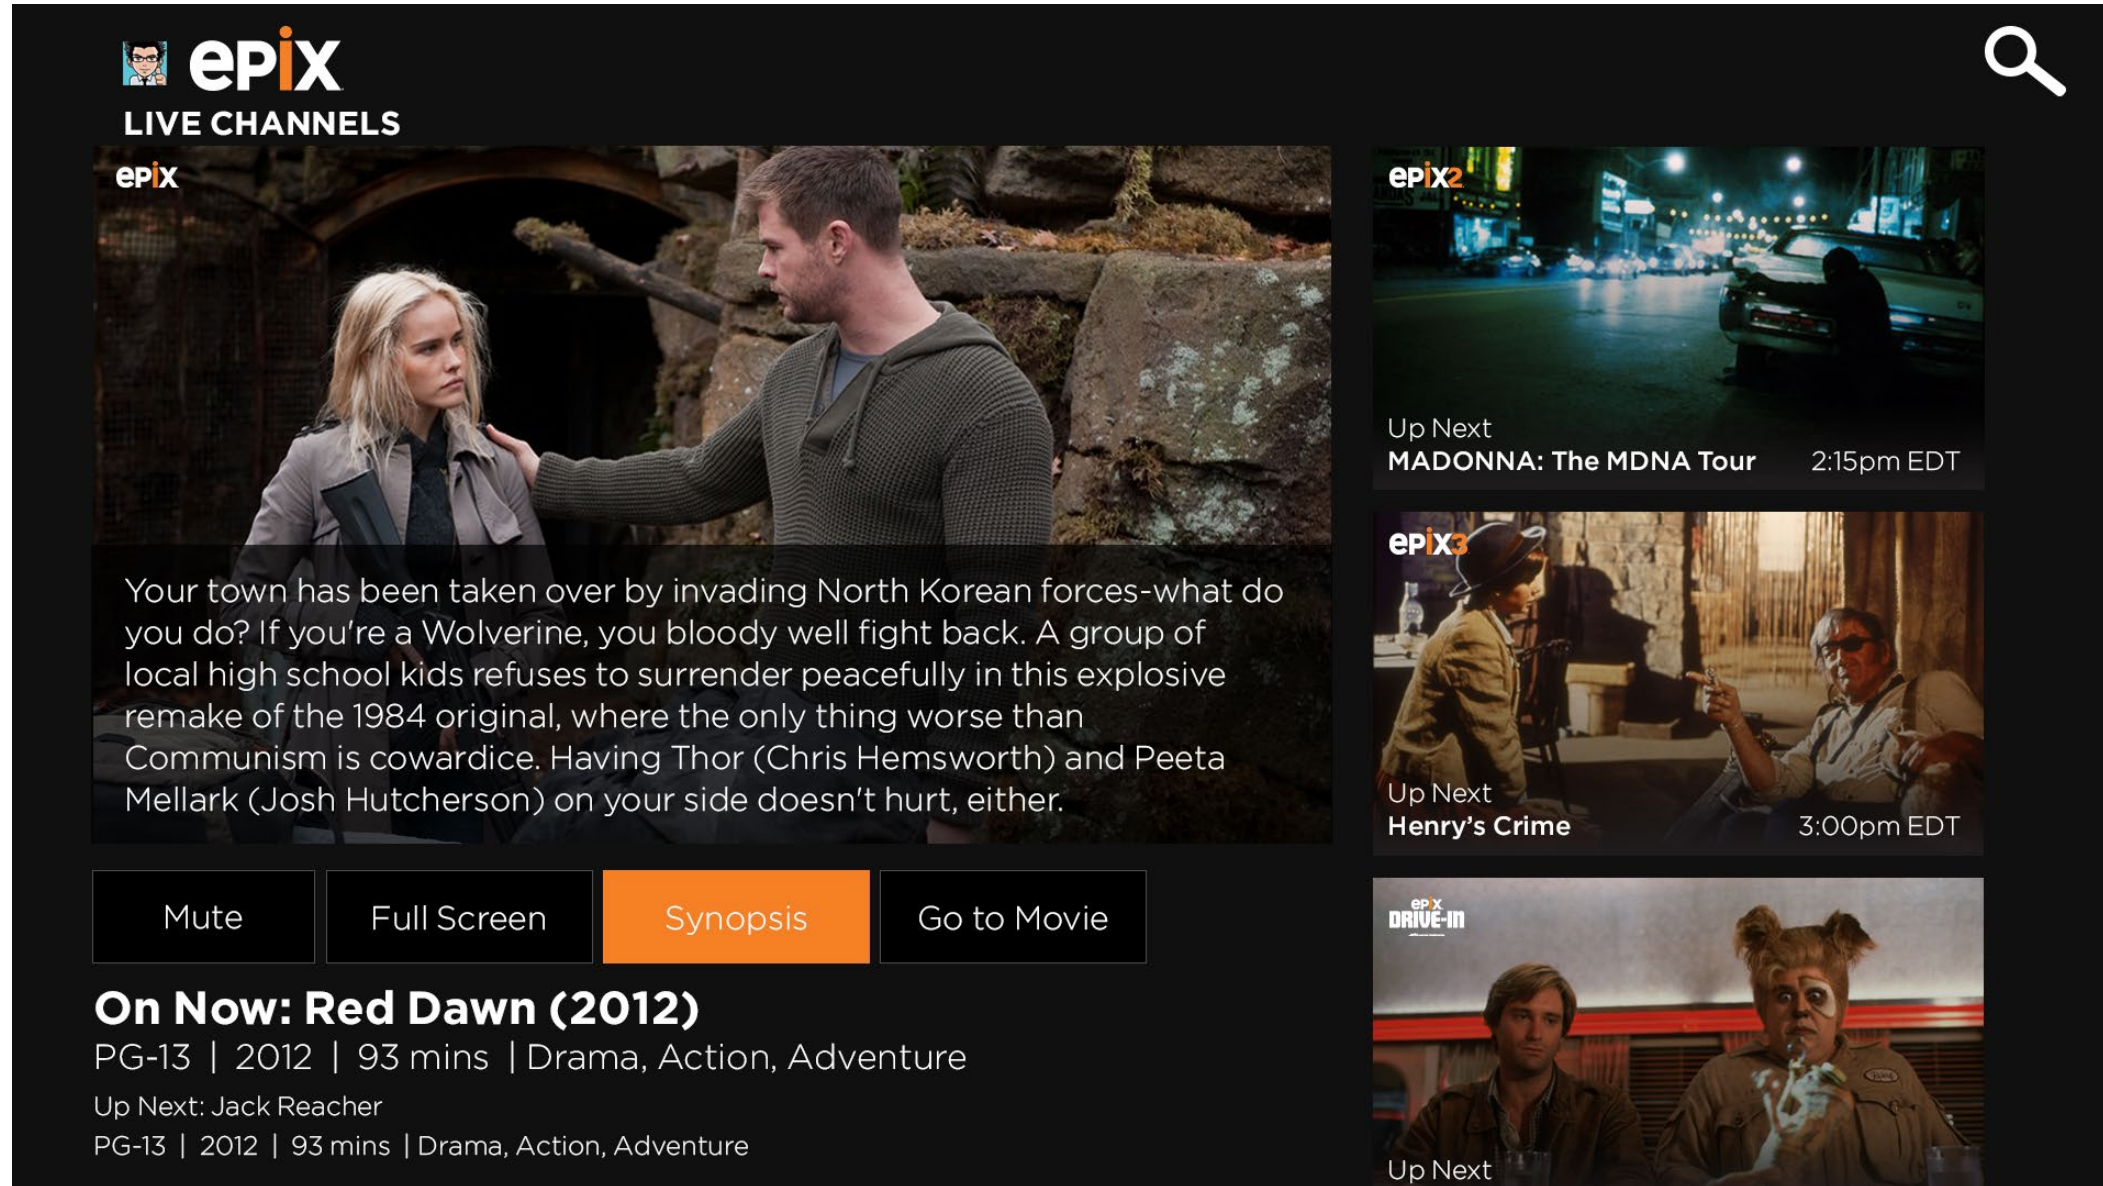

All Live Channels will be mute until the user selects a channel.

(Page 57)

(Page 64)

The Hub - Live Channels Synopsis

Selecting the Synopsis button brings up the description over the video player.

The Hub - Live Channels Hover