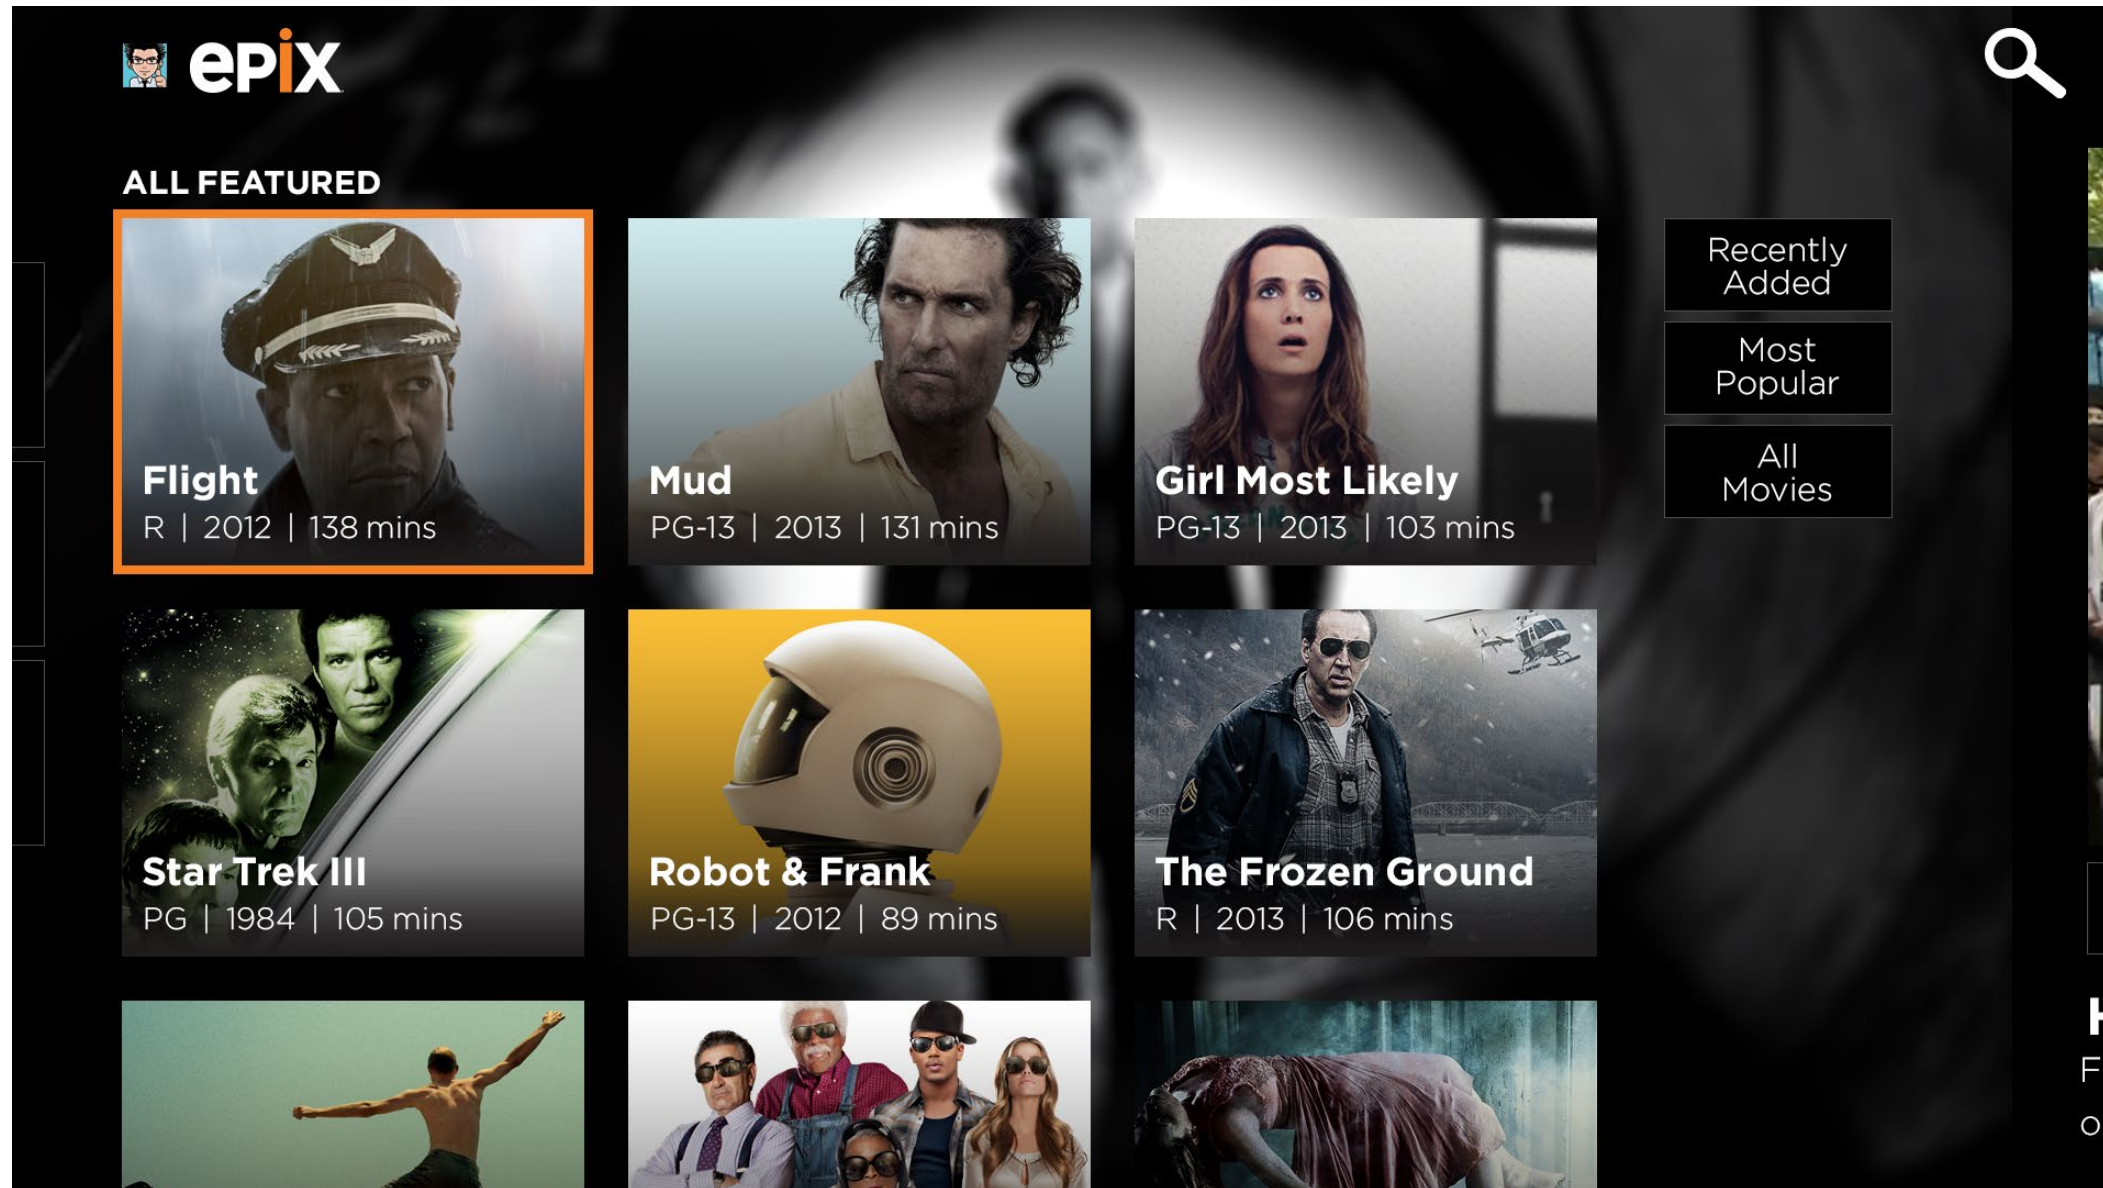

ALL ORIGINALS

Up Next: MADONNA: The MDNA Tour | 2:15pm EDT

Up Next: Henry's Crime | 3:00pm EDT

Up Next

The Hub - Featured

This Featured hub section has a movie displayed at the top with a background image, description and quick View Details button. This movie can alternate. To browse other movies within Featured, the user can scroll downwards.

The Hub - Featured Scrolled

The user can scroll down to view all featured movies. Or click on the buttons on the right to Browse All or view Most Popular or Recently Added.

The Hub - Trailers & Extras

The idea for the Trailers & Extras hub section is to allow the user to easily watch clips and browse at the same time. They can toggle between this view and full screen of the video at any time.