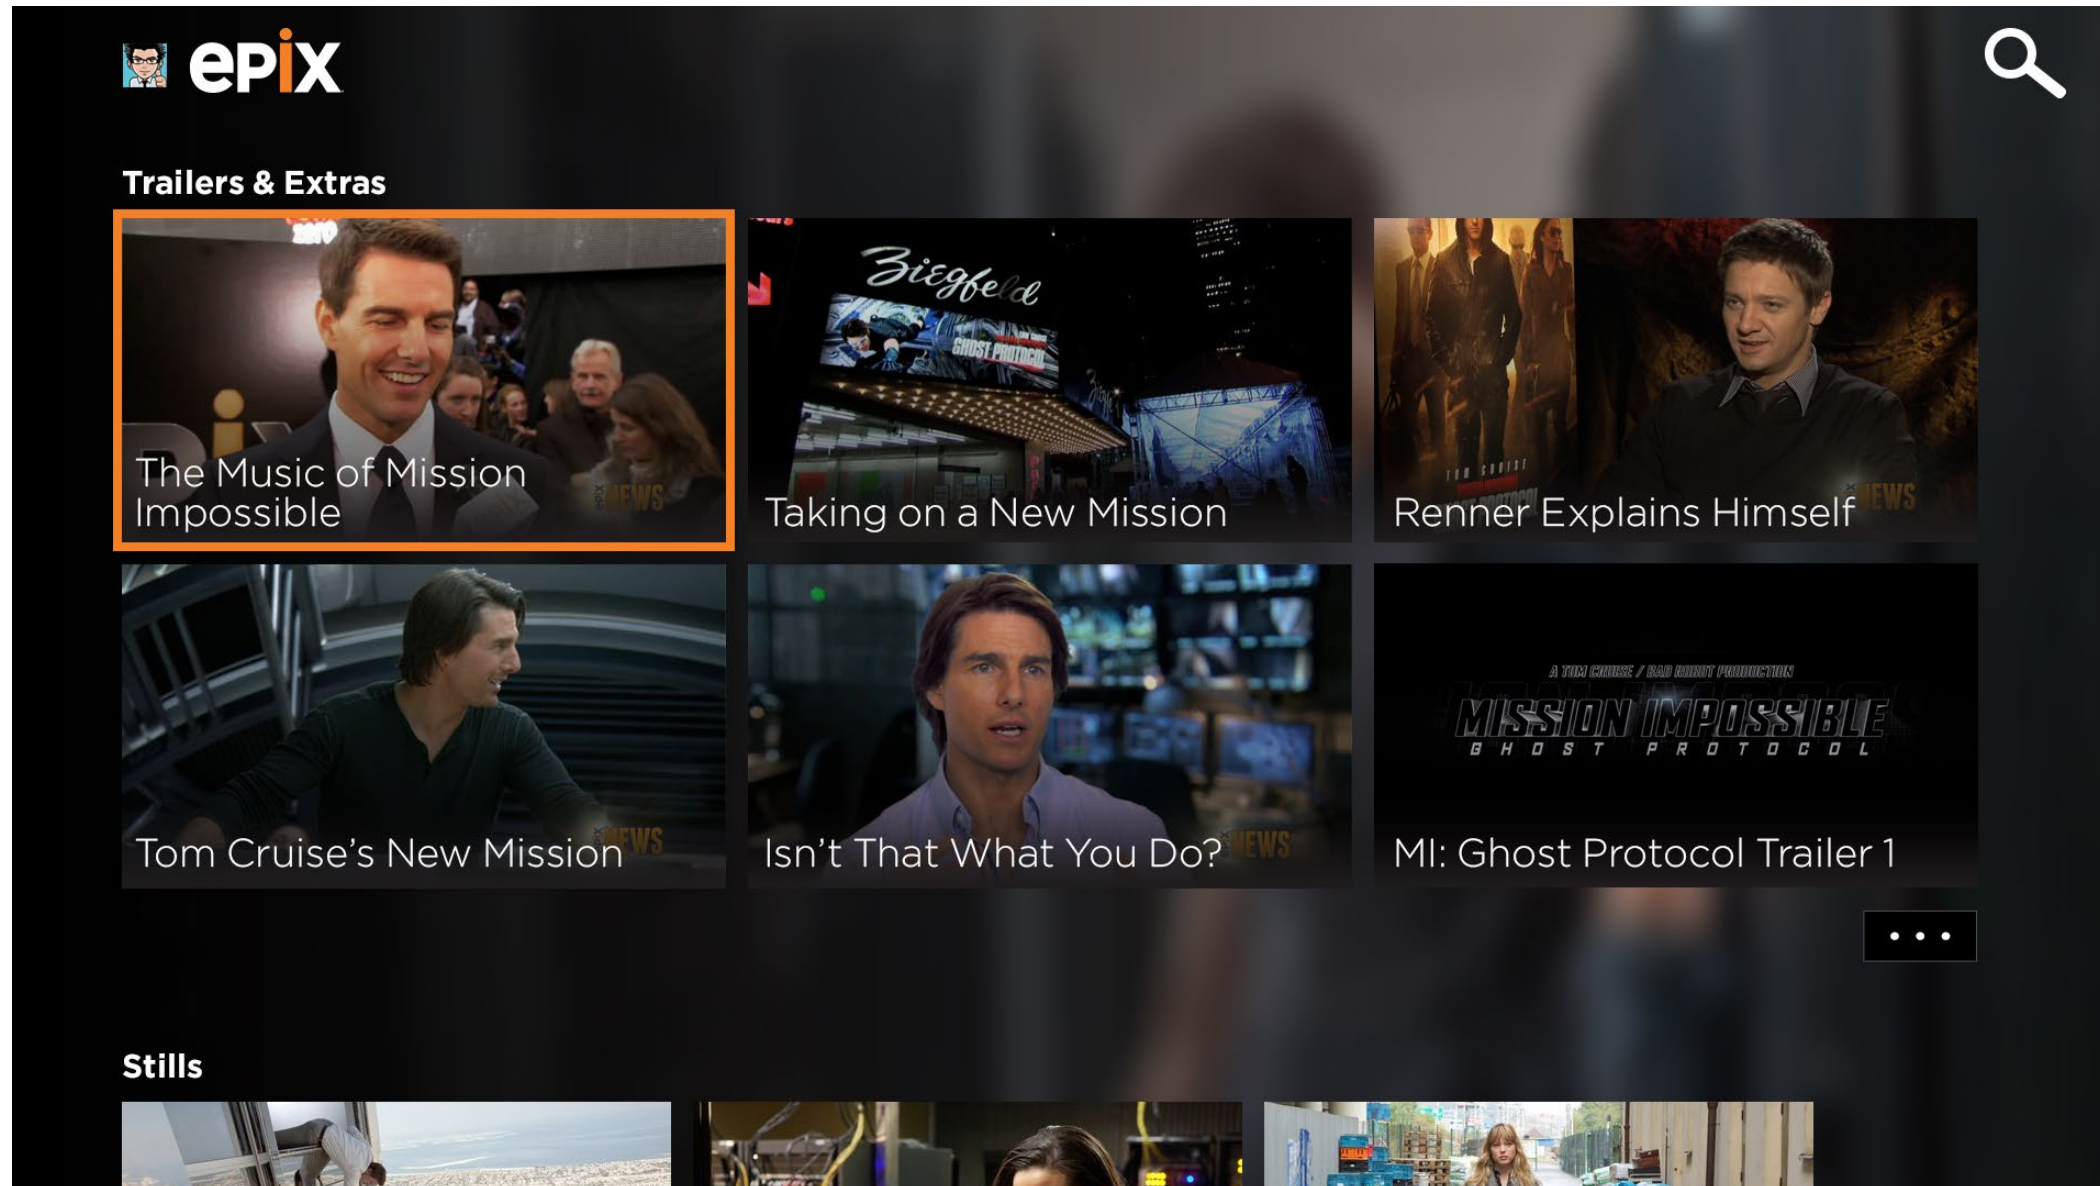

Movie Details - Trailers & Extras

Scrolling down reveals the Trailers & Extras.

The background blurs as the user scrolls downwards.

The user can either press on a Trailers & Extras video or the [...] button to bring them to view all Trailers & Extras or keep scrolling downwards to the next section.