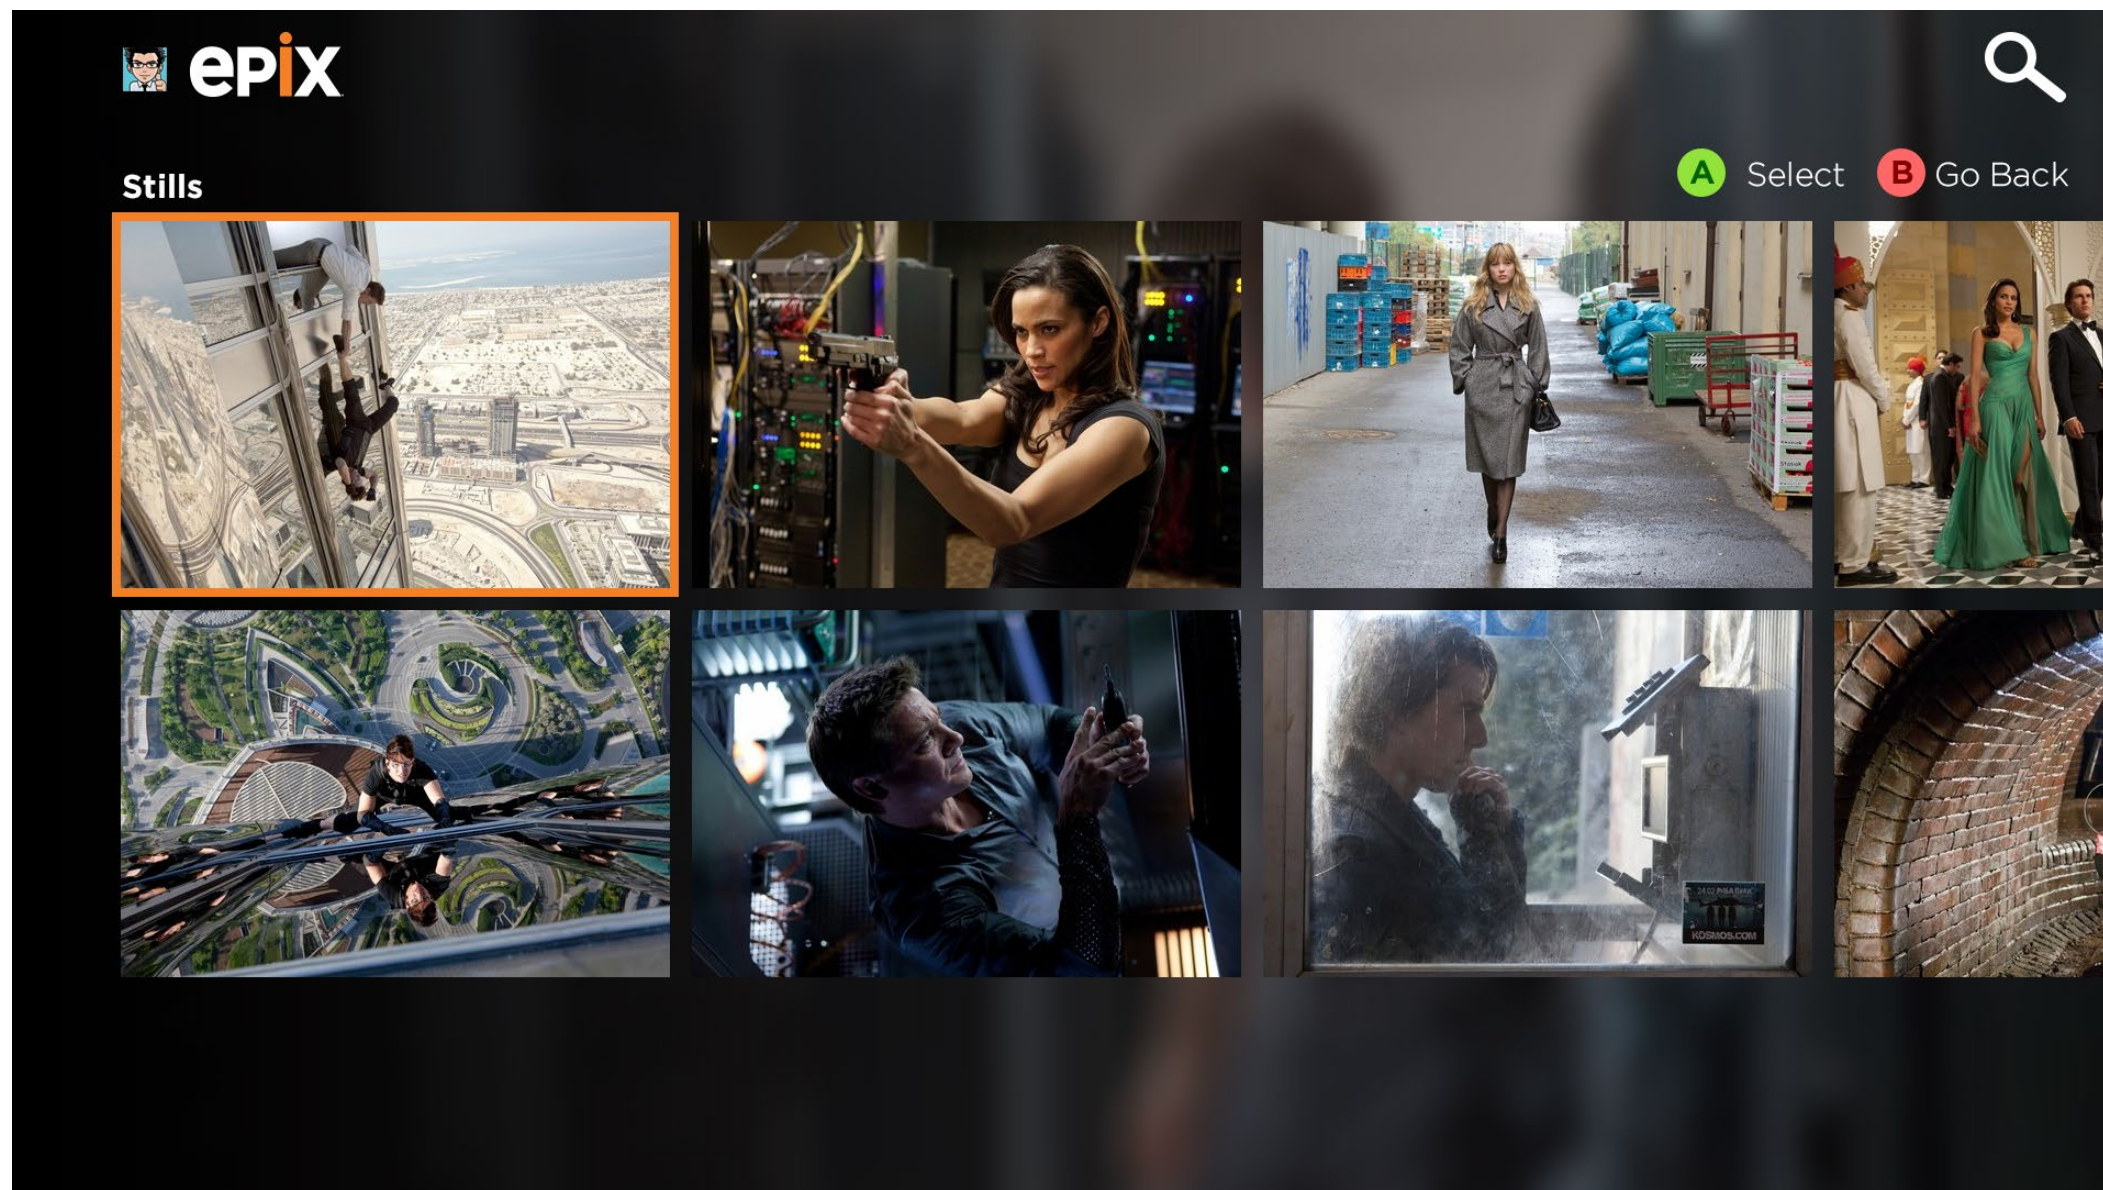

Movie Details - Stills All

Clicking the View More ellipses on the Stills takes the user to a Long List page with all the stills. Selecting an image takes the user to a full screen gallery of that image.

Stills behavior should be the same as the Xbox 360.