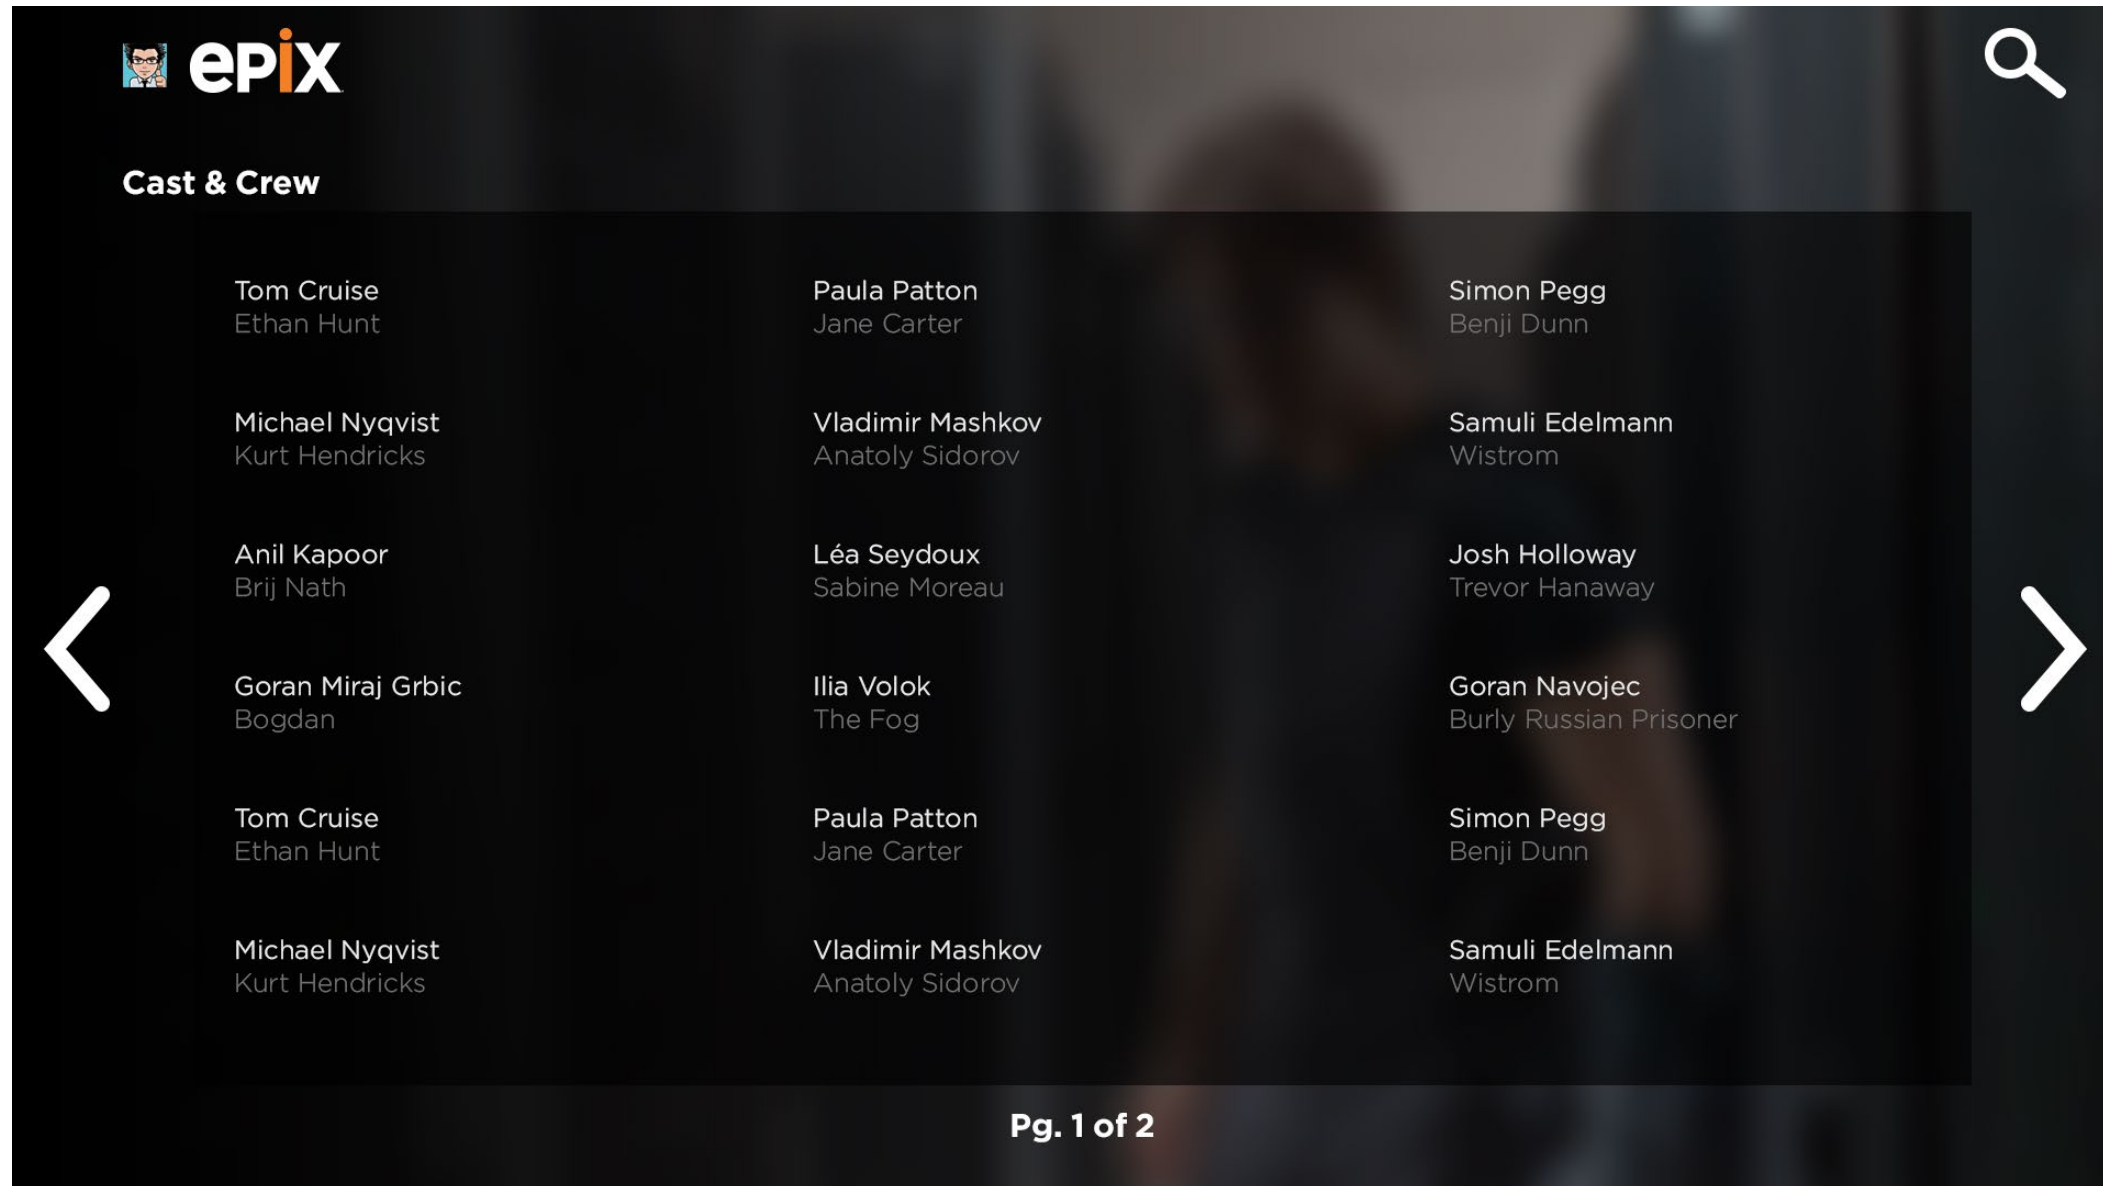

Movie Details - Cast & Crew

Scrolling down reveals the last section of the Movie Details - the Cast & Crew.

The Cast & Crew section is the focus where the user can press A to select it and then scroll up and down to view all cast members or scroll back upwards.