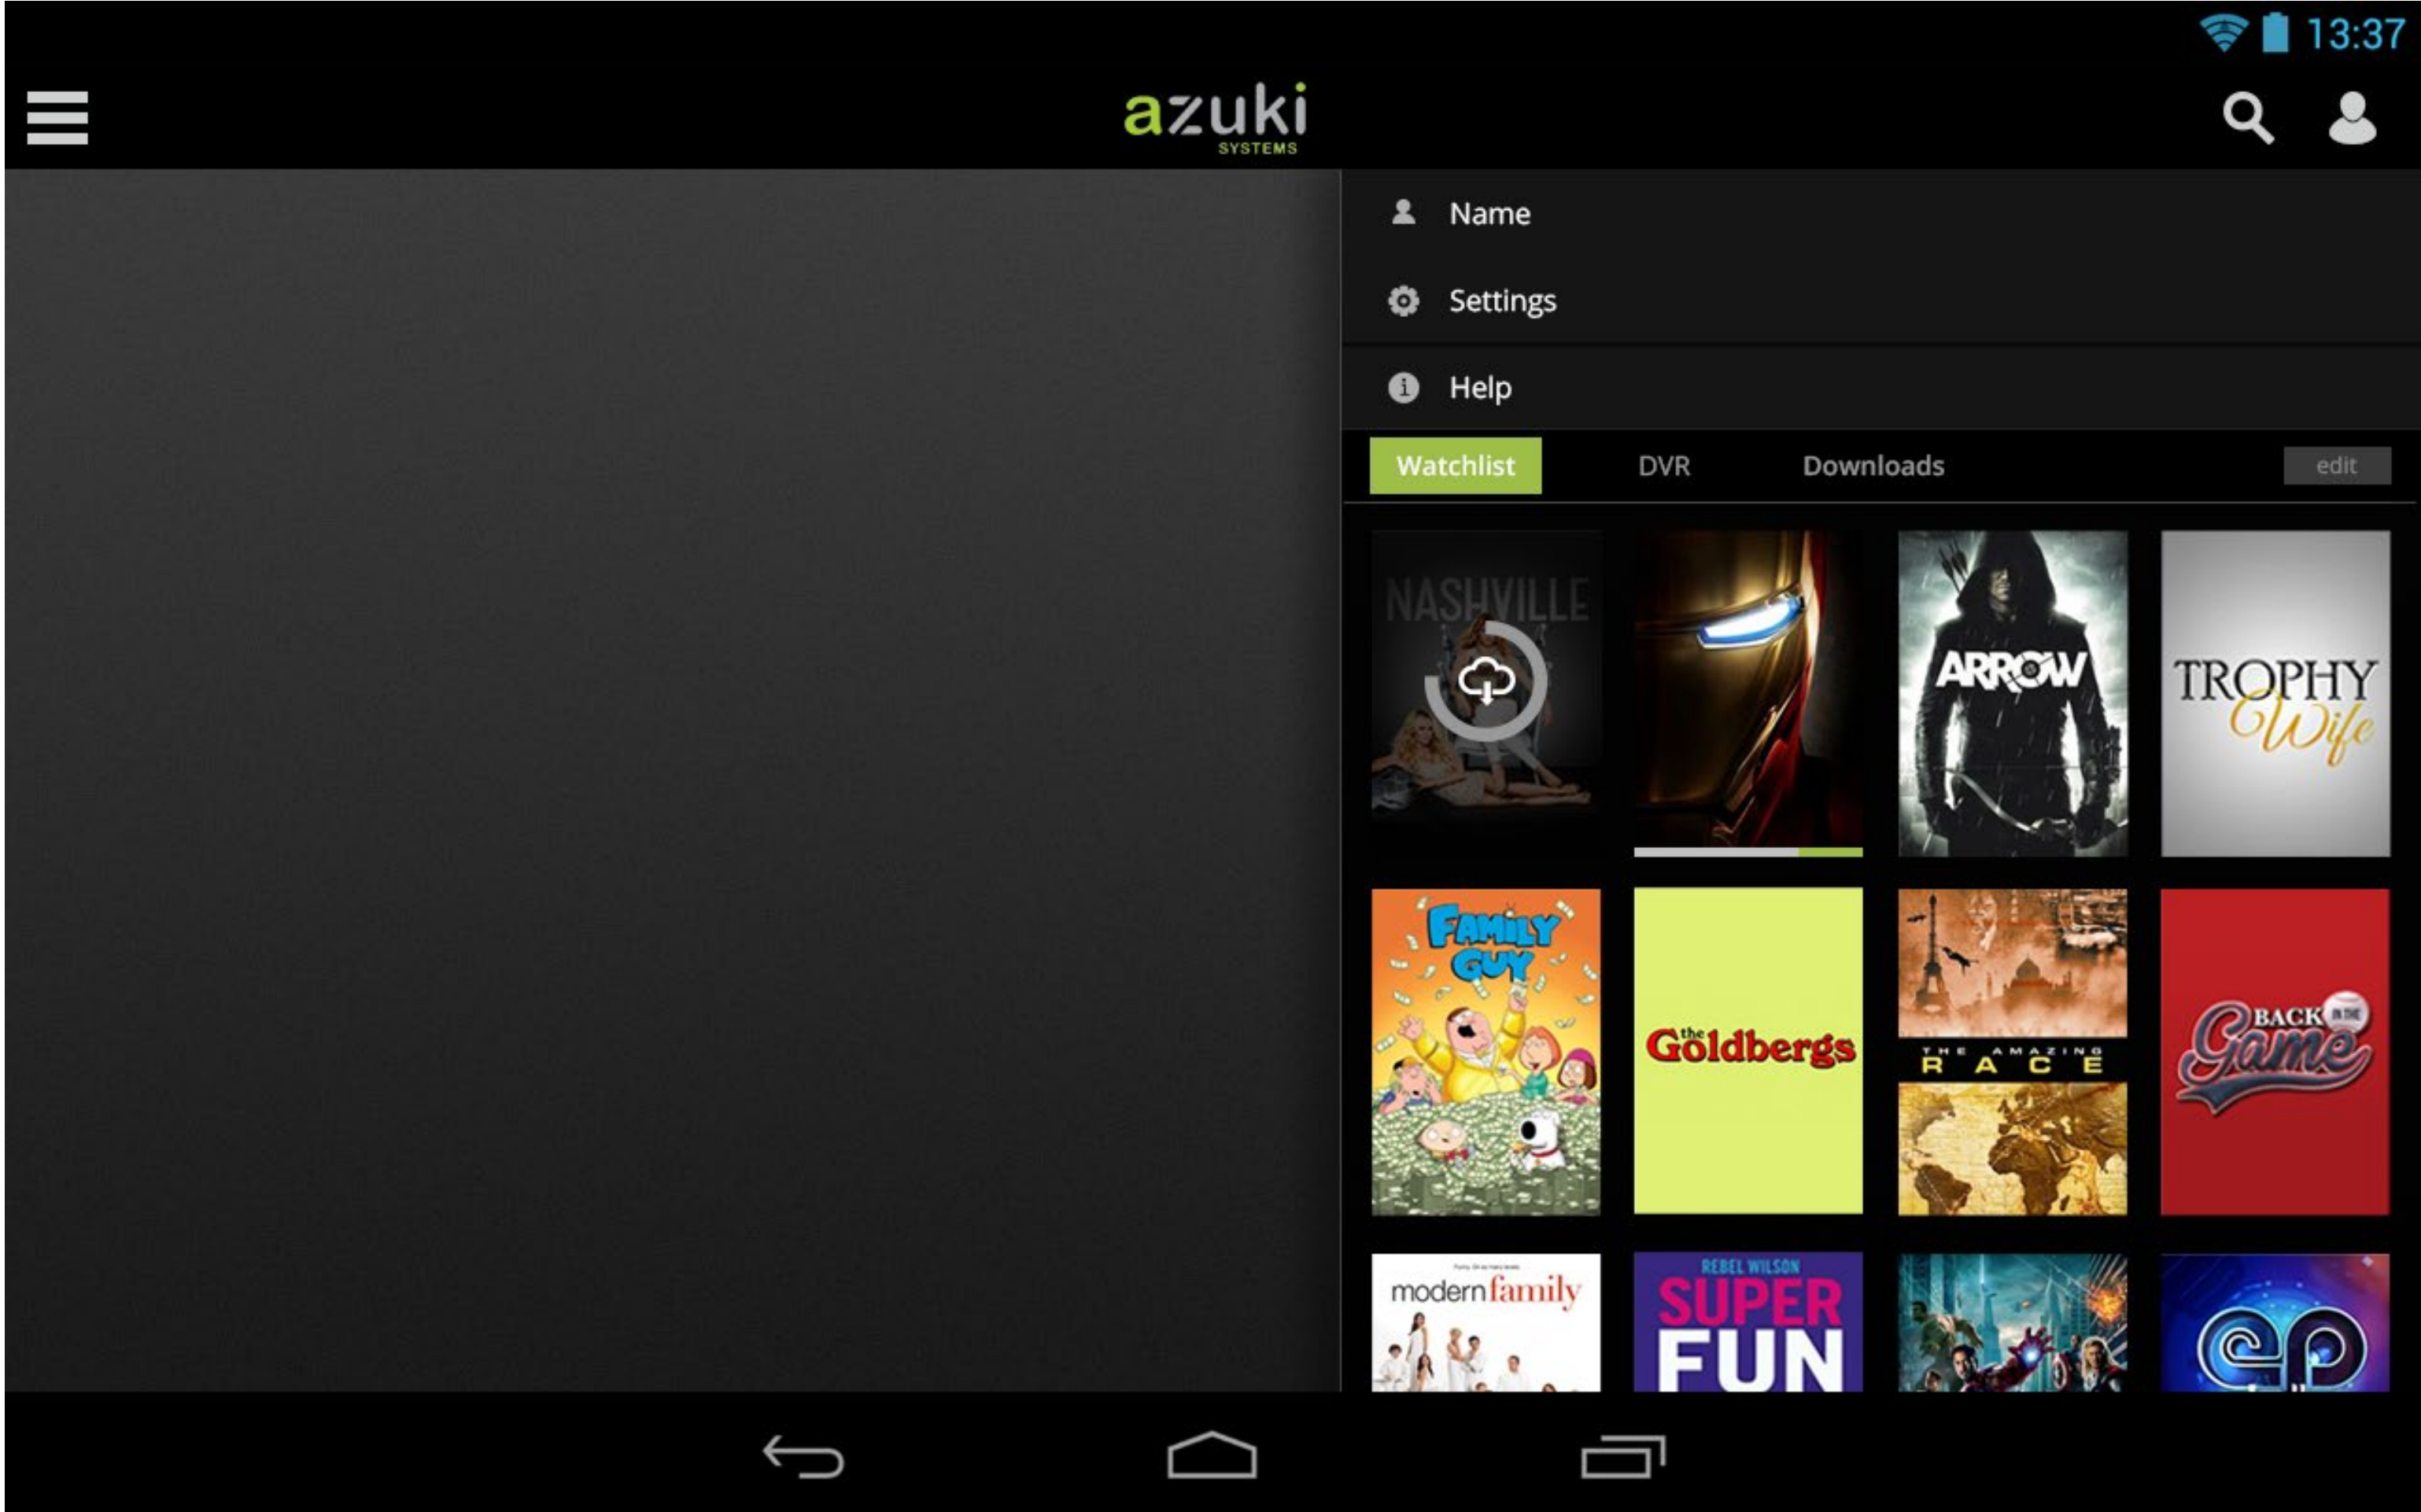

AZUKI: DESIGN REVIEW

ENSEMBLE UX . COMPS + WIREFRAMES . OCTOBER 25, 2013

The screenshot displays the Azuki Systems DVR interface. At the top, the 'azuki SYSTEMS' logo is visible. The interface is divided into two main sections: a TV schedule on the left and a list of recorded programs on the right.

The interface includes a navigation menu on the left with options like Name, Settings, Help, Watchlist, DVR (selected), and Downloads. A top navigation bar shows the current date (OCT 8 TUE) and time (13:37). The bottom of the screen features standard Android navigation icons.

The screenshot displays the Azuki Systems DVR interface. At the top, the 'azuki SYSTEMS' logo is visible. The main area shows a TV schedule for Tuesday, October 8th, with a vertical line indicating the current time. The schedule includes programs like 'Katie', 'Eyewitness News 4PM', 'The Billy Cunningham Show', 'Maury', 'Steve Harvey', 'The Ellen DeGeneres Show', 'Sports Update', 'NFL: New England Patriots at Cincinnati Bengals', 'NHL: Boston Bruins at Vancouver Canucks', and 'MLB: Boston Red Sox at New York Yankees'. A sidebar on the left lists channels: abc 4, CW 5, NBC 6, ESPN 7, ESPN+ 8, and ESPN2 9. On the right, a menu is open, showing options: Name, Settings, Help, Watchlist, DVR (highlighted), and Downloads. Below the menu, a list of recorded episodes is shown, including 'Sleepy Hollow' (Pilot), 'Blood Moon', 'For the Triumph of Evil', 'The Lesser Key of Solomon', and 'John Doe'. Each episode has icons for copy, download, and play. The bottom of the screen shows standard Android navigation icons.