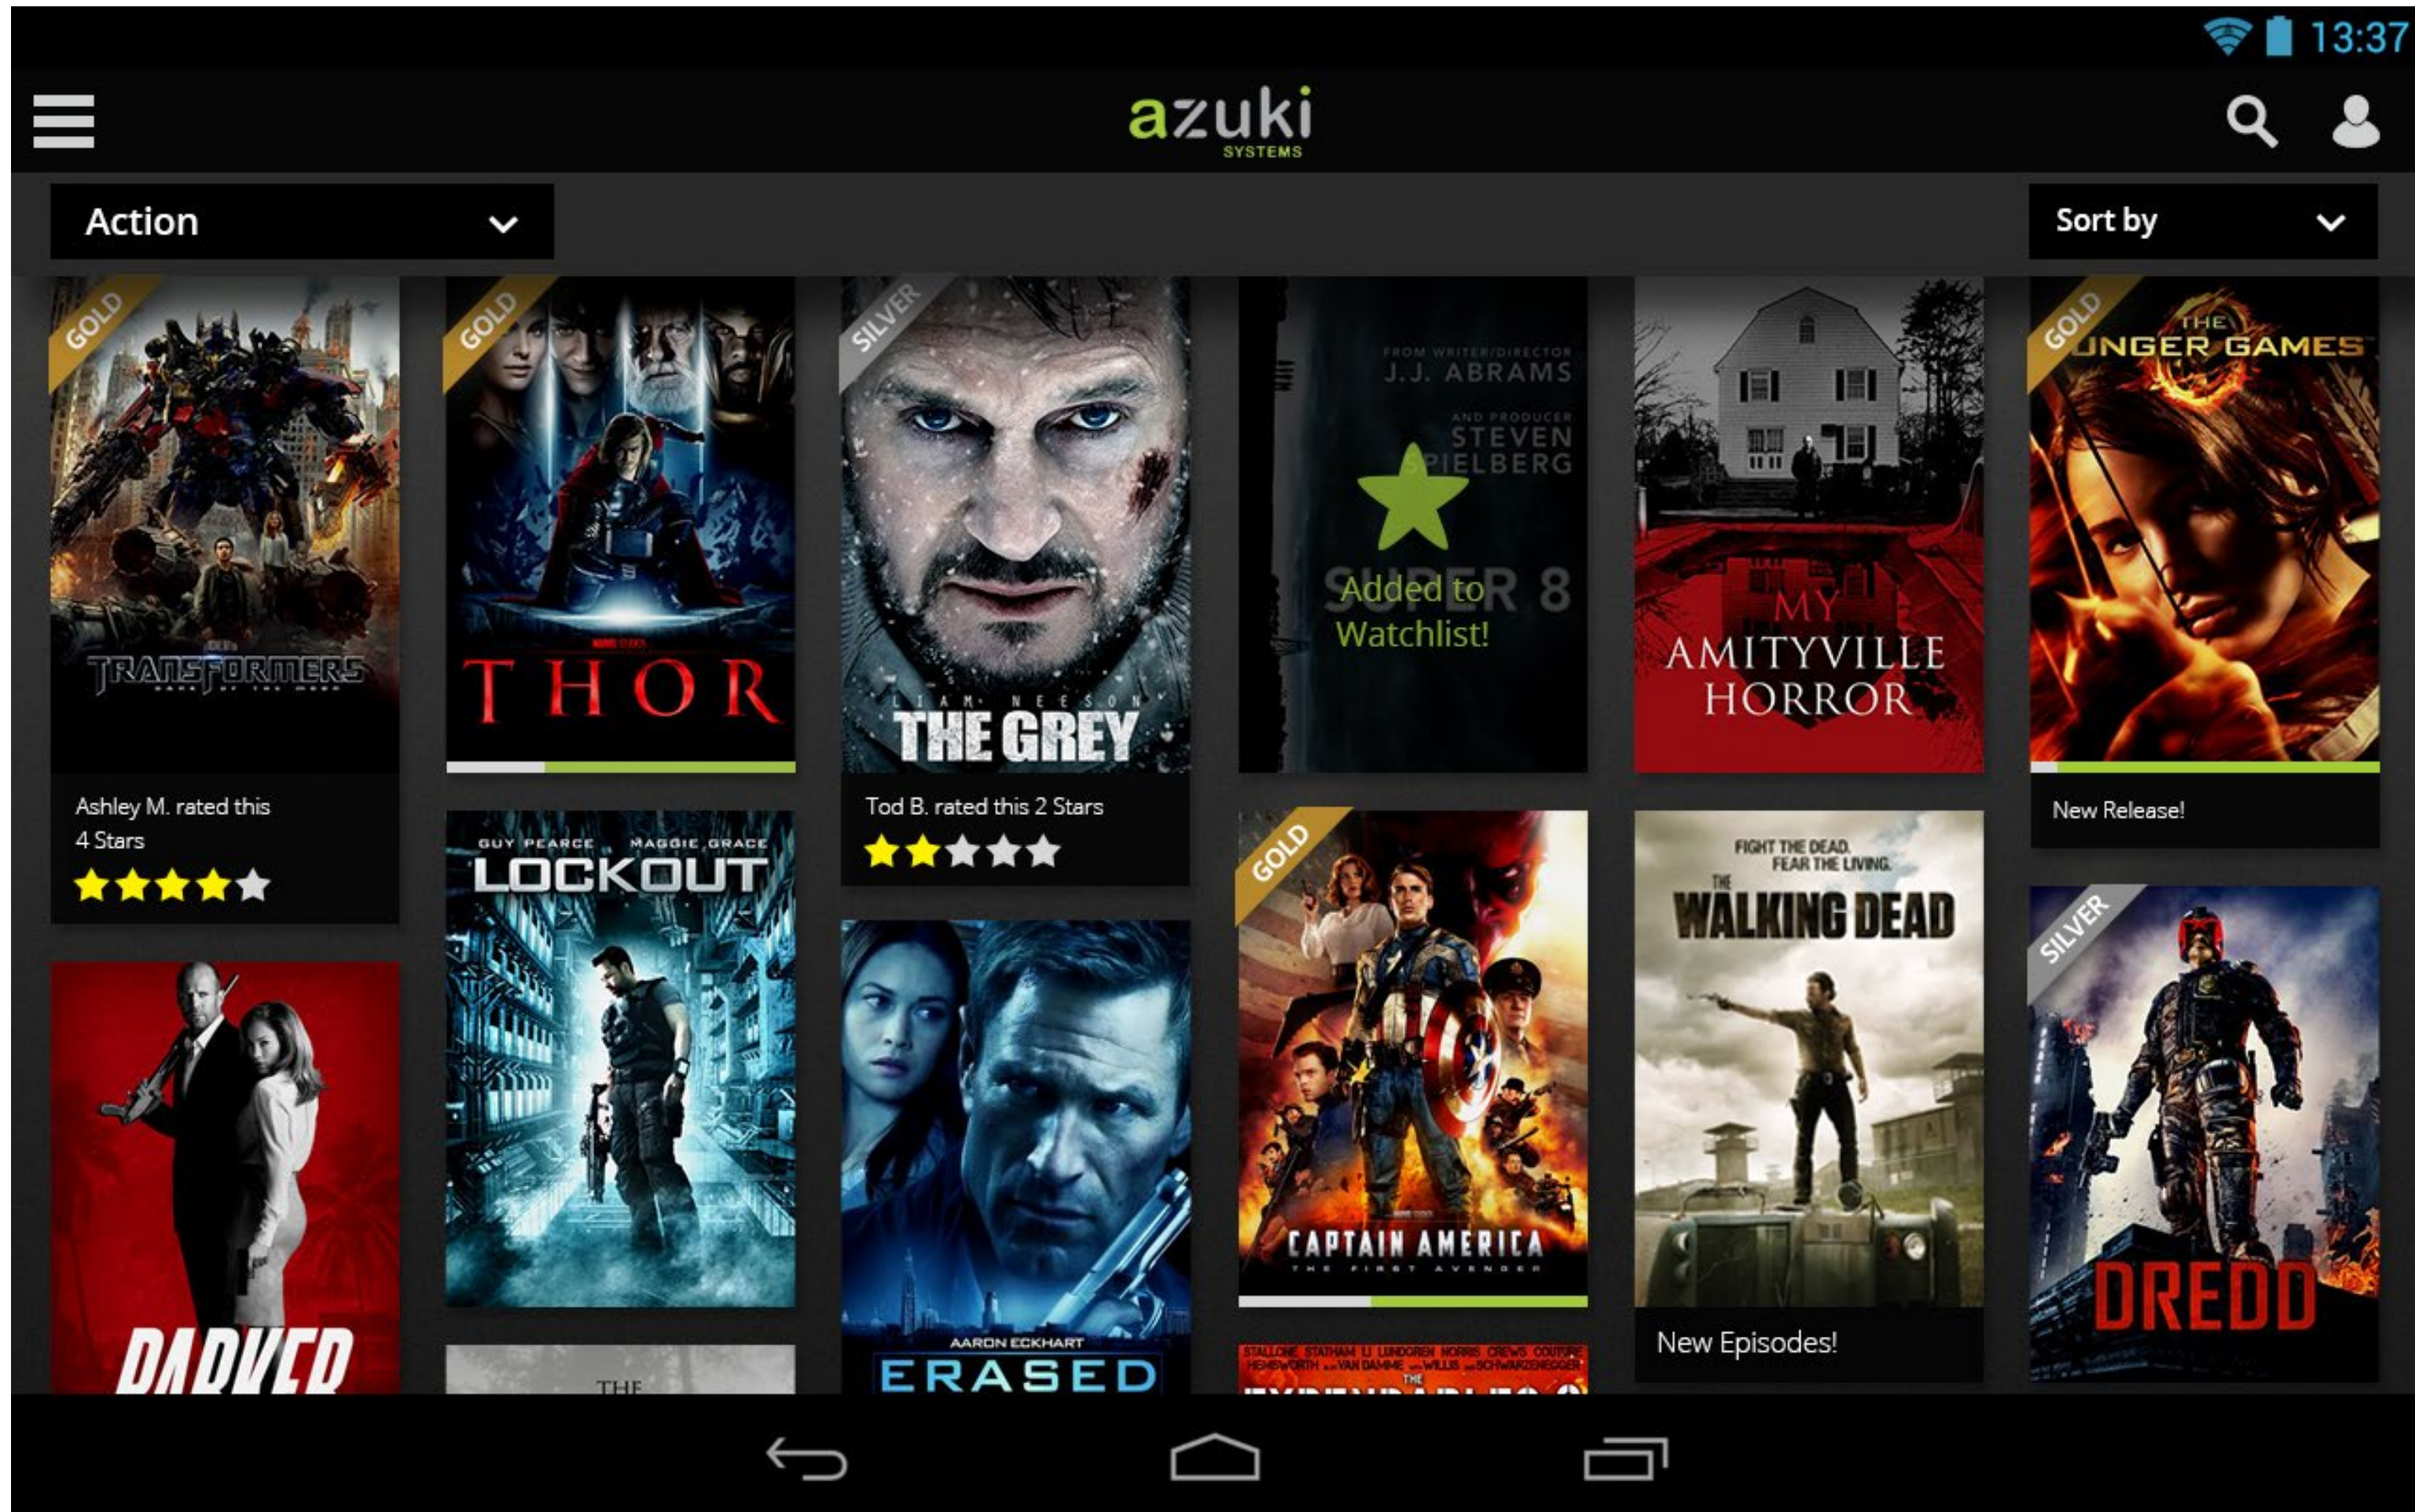

AZUKI: DESIGN REVIEW

ENSEMBLE UX . COMPS + WIREFRAMES . OCTOBER 25, 2013

The screenshot displays the Azuki Systems DVR interface. At the top, the 'azuki SYSTEMS' logo is visible. The interface is divided into two main sections: a TV schedule on the left and a list of recorded programs on the right.

The interface includes a navigation menu on the left with options like Name, Settings, Help, Watchlist, DVR (selected), and Downloads. A top navigation bar shows the current date (OCT 8 TUE) and time (13:37). The bottom of the screen features standard Android navigation icons.

The screenshot displays the Azuki Systems DVR interface. At the top, the 'azuki SYSTEMS' logo is visible. The main area shows a TV schedule for Tuesday, October 8th, with a vertical line indicating the current time. The schedule includes programs like 'Katie', 'Eyewitness News 4PM', 'The Billy Cunningham Show', 'Maury', 'Steve Harvey', 'The Ellen DeGeneres Show', 'Sports Update', 'NFL: New England Patriots at Cincinnati Bengals', 'NHL: Boston Bruins at Vancouver Canucks', and 'MLB: Boston Red Sox at New York Yankees'. A sidebar on the left lists channels: abc 4, CW 5, NBC 6, ESPN 7, ESPN+ 8, and ESPN2 9. On the right, a menu is open, showing options: Name, Settings, Help, Watchlist, DVR (highlighted), and Downloads. Below the menu, a list of recorded episodes is shown, including 'Sleepy Hollow' (Pilot), 'Blood Moon', 'For the Triumph of Evil', 'The Lesser Key of Solomon', and 'John Doe'. Each episode has icons for copy, download, and play. The bottom of the screen shows standard Android navigation icons.