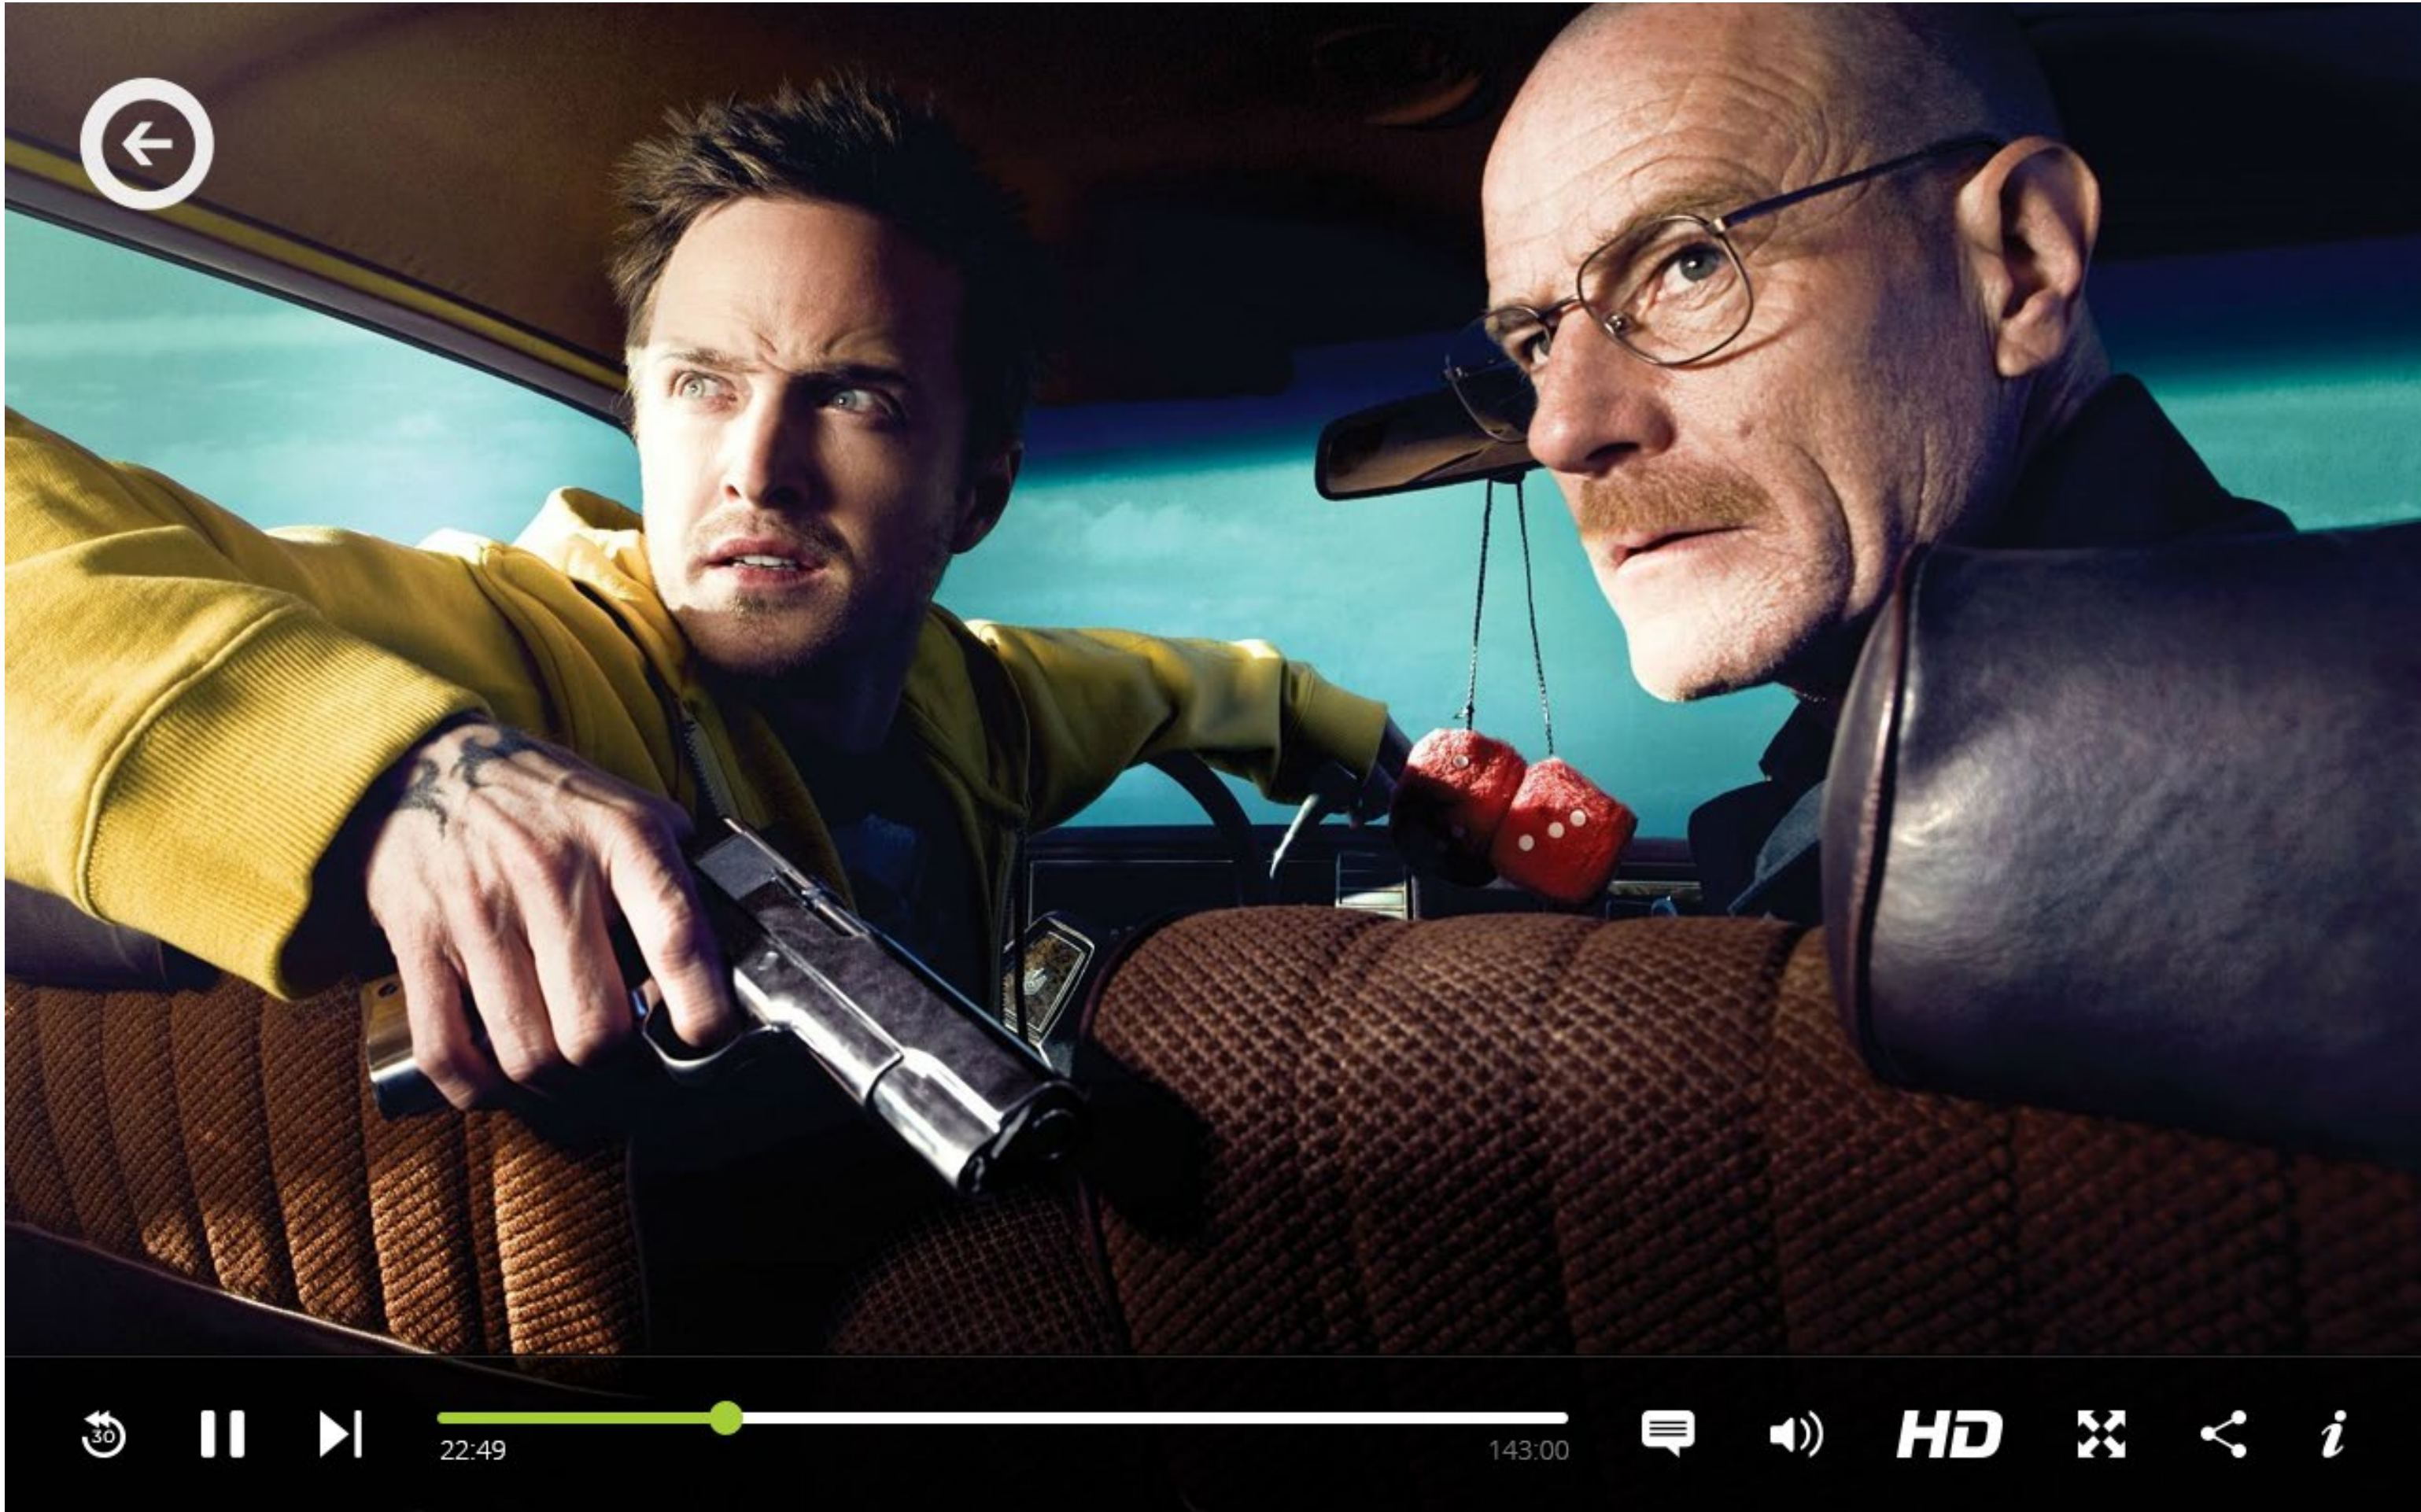

[Add to My Downloads](#)

22:49

143:00

HD

The image shows a video player interface for the TV show 'Breaking Bad'. The main video area on the left shows a close-up of Walter White (Bryan Cranston) in a yellow jacket, holding a handgun. A back arrow icon is in the top-left corner of the video area. The right sidebar contains the show's title 'Breaking Bad', a small promotional image of Walter White in a green shirt, and a list of episodes for Season 1 (2008). The third episode, 'And the Bag's in the River', is highlighted with a green play button icon. At the bottom, a playback control bar shows a progress bar at 22:49 of a 143:00 total duration, along with icons for 30-second rewind, play/pause, next, HD quality, full screen, share, and info.

30s ⏮️ || ⏪ 22:49 / 143:00 🔊 **HD** 🗑️ 📶 ⓘ

The image shows a video player interface for the TV show "Breaking Bad". The main video area on the left displays a scene with a man in a yellow jacket holding a gun. A back arrow icon is in the top left corner of the video area. The right sidebar contains the show's title, a poster image, and a list of seasons and episodes.