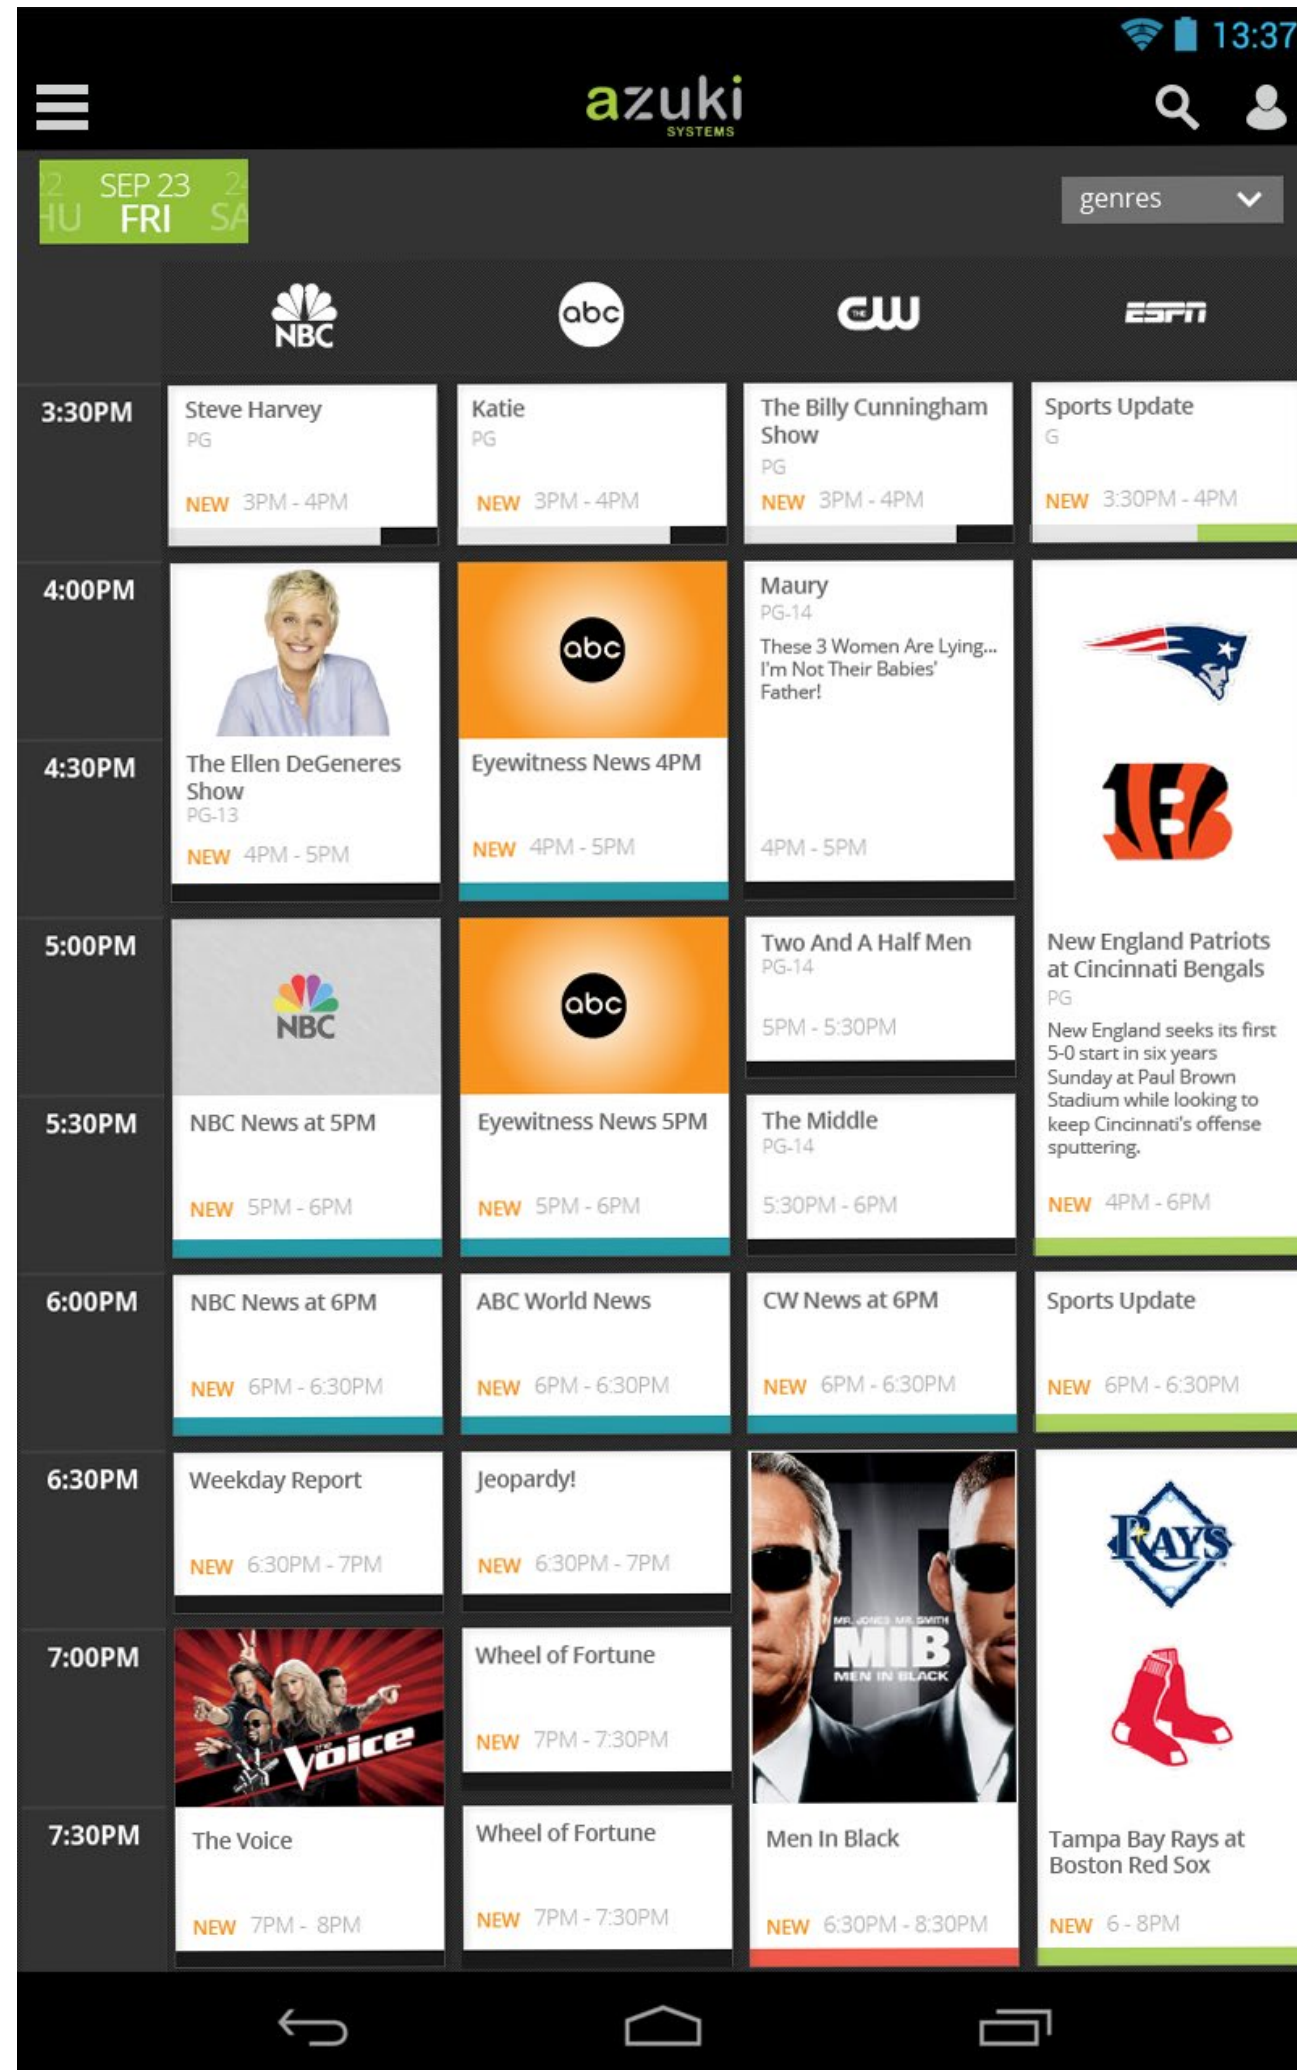

The screenshot shows the azuki SYSTEMS mobile application interface. At the top, the azuki logo and 'SYSTEMS' are displayed. The date 'SEP 23' and day 'FRI' are shown in a green bar. A search icon and a user profile icon are in the top right. A 'genres' dropdown menu is visible. The main content area lists four sports events:

The screenshot displays a mobile application interface for an EPG. At the top, the 'azuki SYSTEMS' logo is centered, with a search icon and a user profile icon to the right. The time '13:37' is shown in the top right corner. A hamburger menu icon is in the top left. The main content area is split into two sections. The left section is a video player showing a woman with a play button overlay. The right section contains the title 'Katie', the network 'NBC', the time '3PM - 4PM', and the rating 'PG'. Below this is a synopsis: 'Blair Underwood; Marie Monville, the wife of Amish gunman Charles Roberts, who shot 10 children in an Amish schoolhouse on Oct. 2, 2006. Also: The cast of Broadway's "Janis Joplin" perform.' Two buttons, 'Fullscreen' and 'Record', are positioned below the synopsis. Below the video player is a date selector showing 'SEP 23' and 'FRI' with a 'genres' dropdown menu. Below that are logos for 'NBC', 'abc', 'CW', and 'ESPN'. The main part of the screen is a program grid with columns for each network and rows for time slots. The grid shows programs like 'Steve Harvey', 'Katie', 'The Billy Cunningham Show', 'Sports Update', 'The Ellen DeGeneres Show', 'Eyewitness News 4PM', 'Maury', 'Two And A Half Men', 'NBC News at 5PM', 'Eyewitness News 5PM', 'The Middle', 'NBC News at 6PM', 'ABC World News', 'CW News at 6PM', and 'Sports Update'. Each program tile includes the network logo, title, rating, and time slot. The bottom of the screen features a navigation bar with back, home, and recent apps icons.