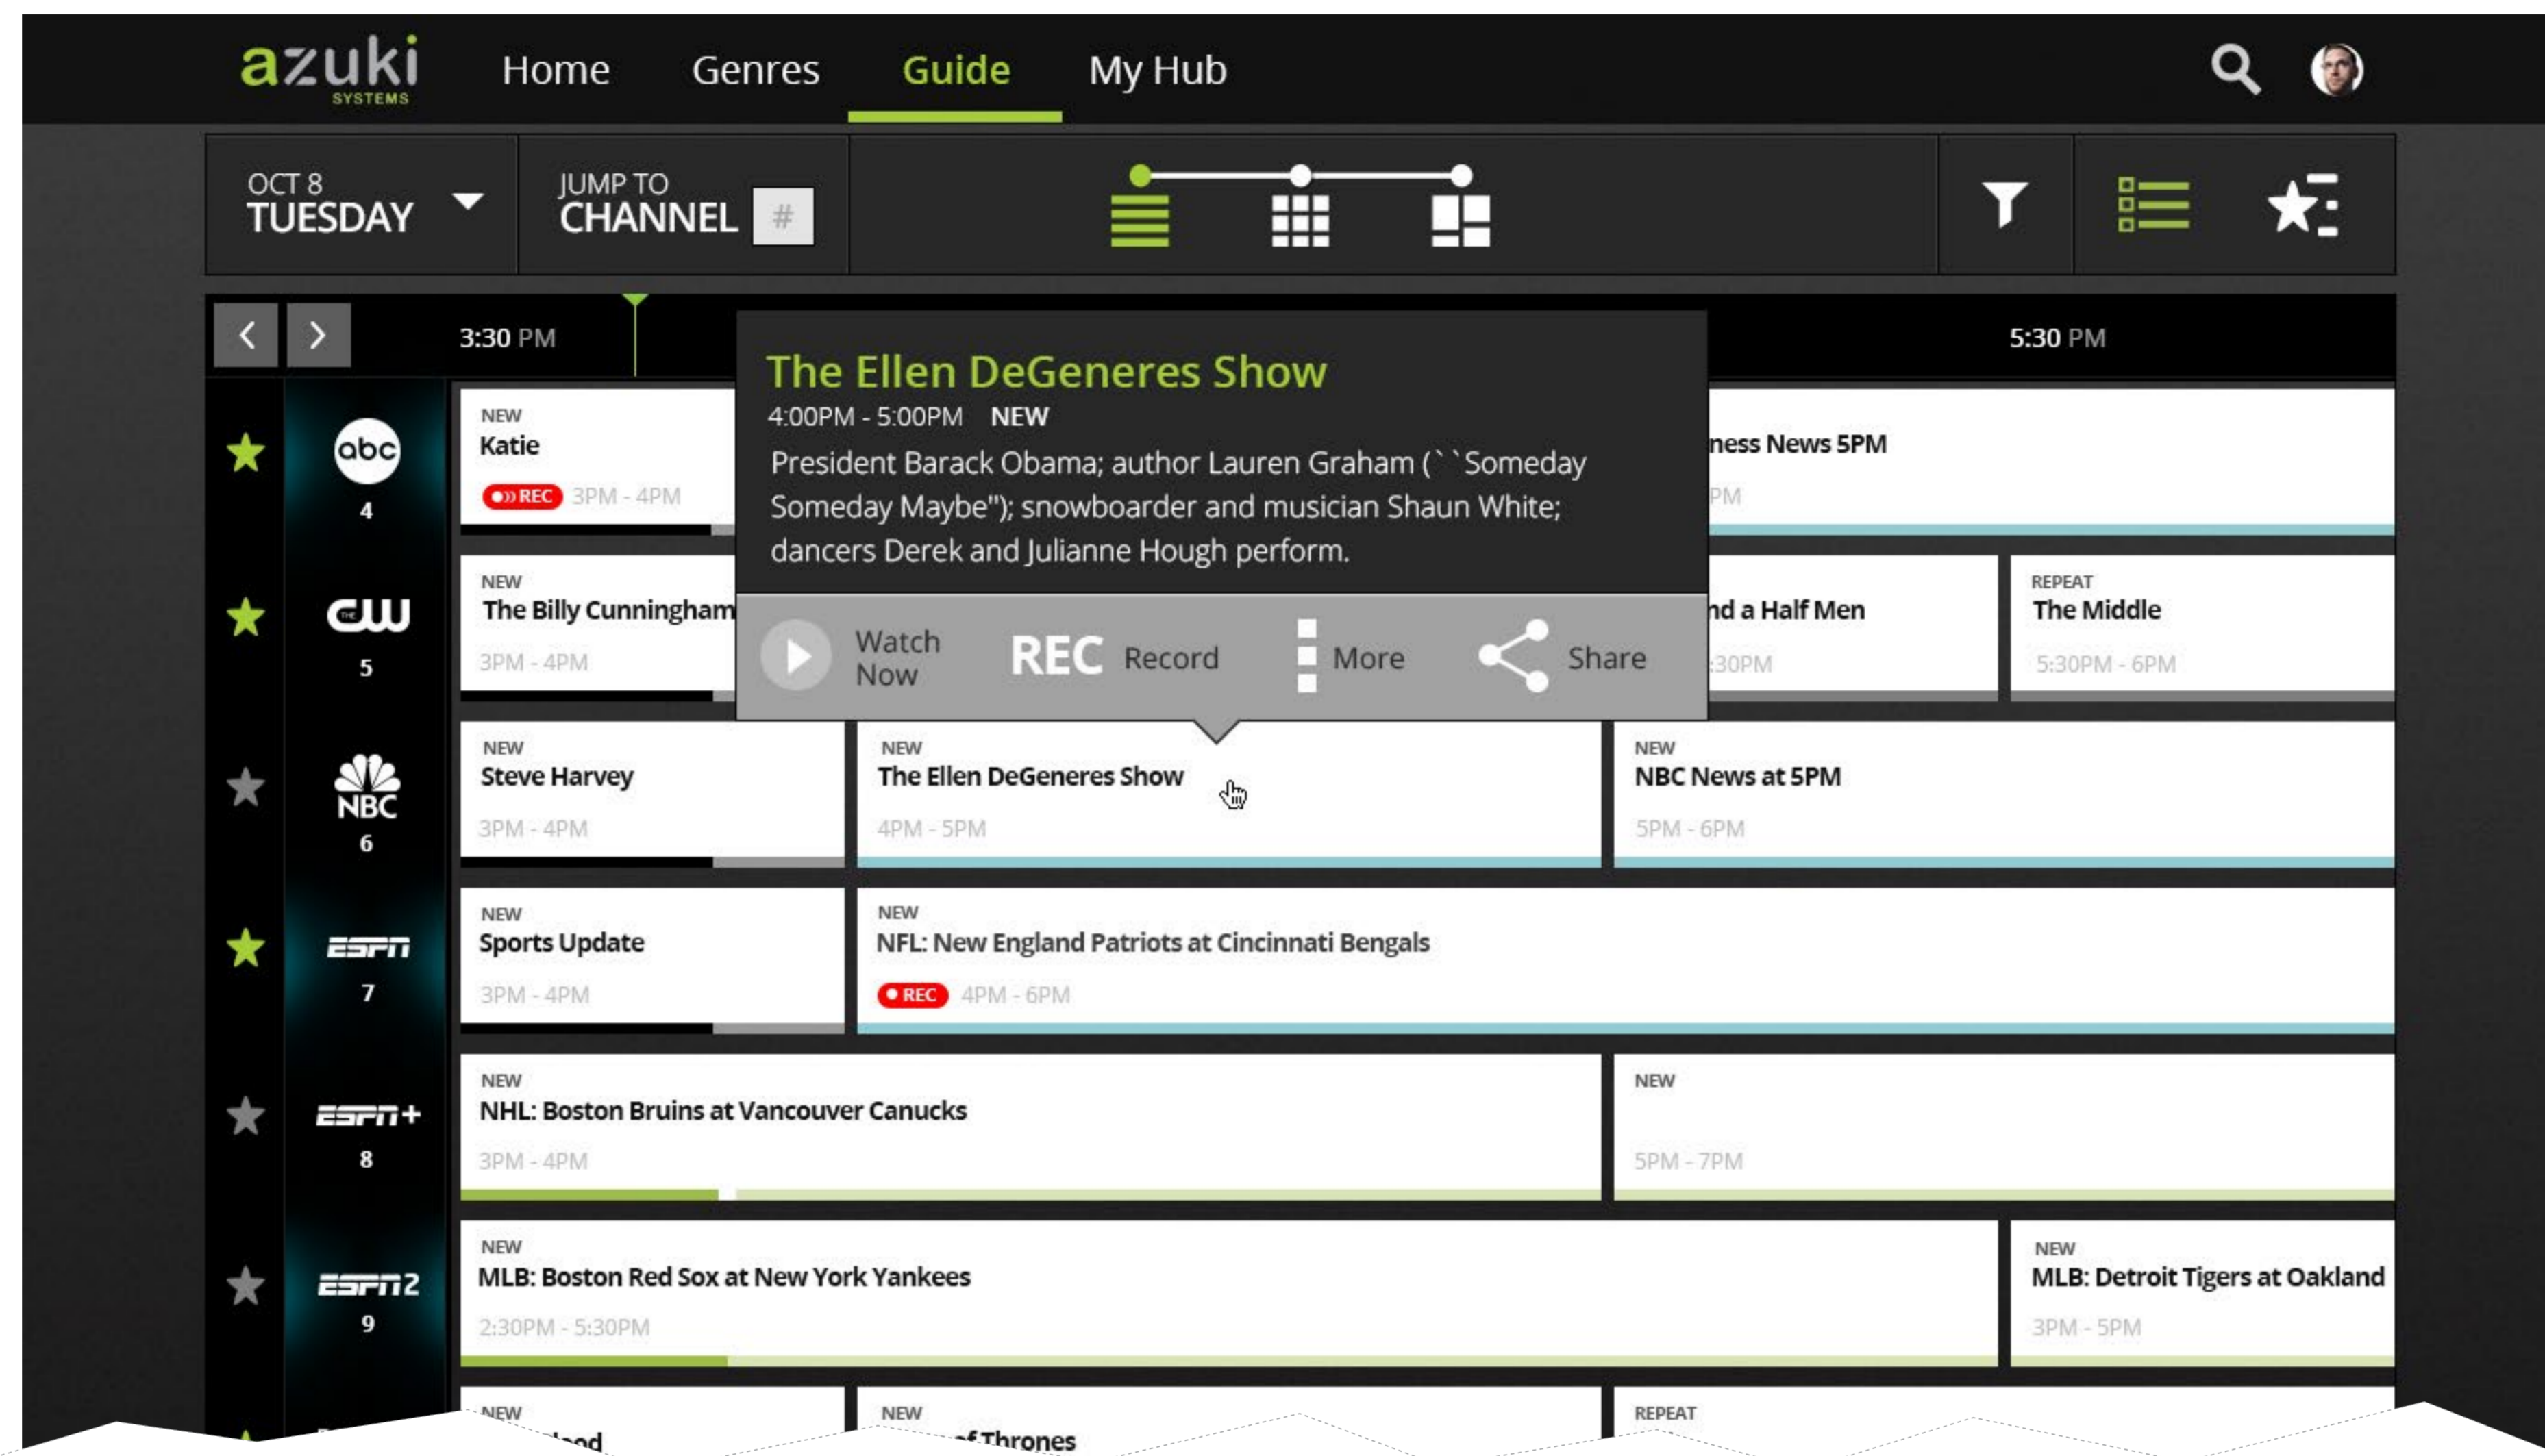

★★★★★ (4.5) **Best series ever**
date by username
Lorem ipsum dolor sit amet, consectetur adipiscing elit. Quisque at magna dapibus justo facilisis sagittis eget et justo. Proin eu tempor tellus.

The screenshot displays the azuki TV guide interface. At the top, the navigation bar includes 'Home', 'Genres', 'Guide' (highlighted), and 'My Hub'. A search icon and a user profile icon are on the right. The main content area features a video player for 'The Ellen DeGeneres Show' (4:00PM - 5:00PM, NEW). The video player includes a play button, a 'Watch Now' button, a 'REC Record' button, and a 'More' button. Below the video player are social media sharing options for Facebook and Twitter, and a description: 'Robert Downey, Jr. and Scarlett Johansson; snowboarder and musician Shaun White; dancers Derek and Julianne Hough perform.' Below the video player is a control bar with 'OCT 8 TUESDAY', 'JUMP TO CHANNEL #', and navigation icons. The main content area is a program schedule grid for Tuesday, October 8th, from 3:30 PM to 5:30 PM. The grid shows programs from various channels: abc (Katie), CW (The Billy Cunningham S...), NBC (Steve Harvey, The Ellen DeGeneres Show, NBC News at 5PM), ESPN (Sports Update), ESPN+ (NHL: Boston Bruins at Vancouver Canucks), ESPN2 (MLB: Boston Red Sox at New York Yankees), and HBO (True Blood, Game of Thrones, Girls).