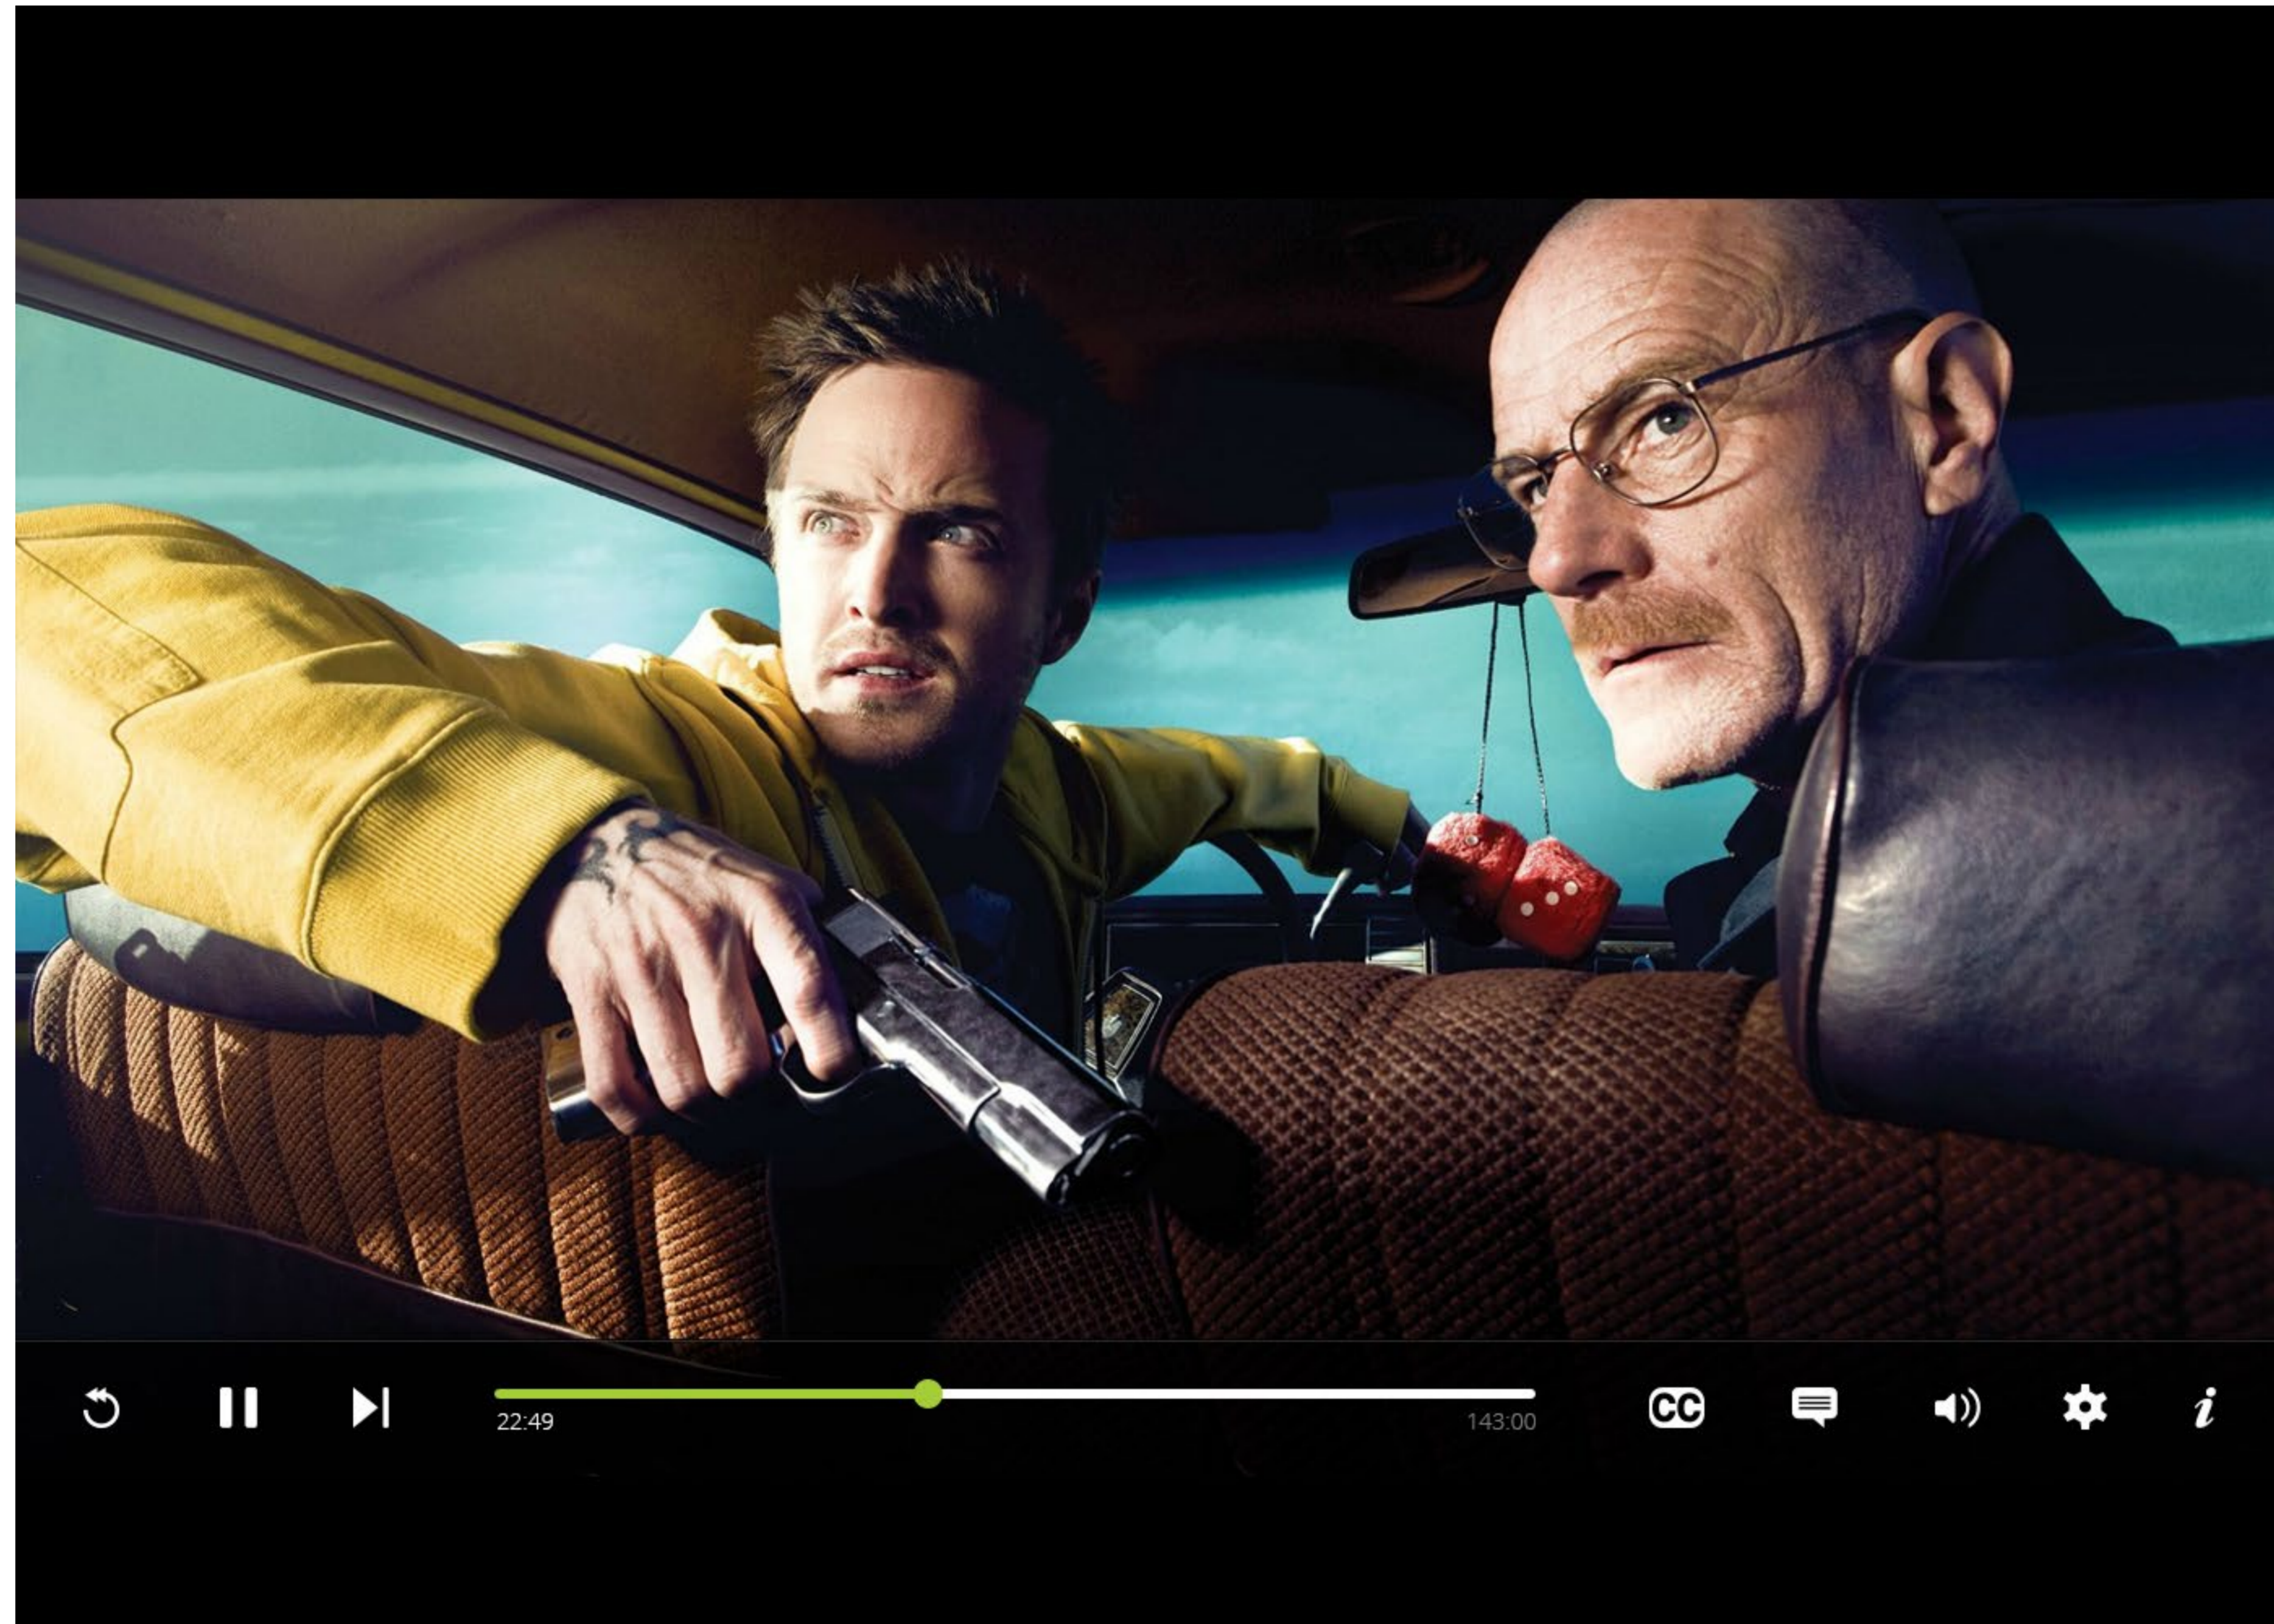

Thank you for watching!

What did you think? ☆☆☆☆☆

If you liked **The Avengers**, we think you'd like these ones too...

139:49

143:00

azuki SYSTEMS Home Genres Guide My Hub

Manage Profiles [Add New](#)

	Alex Edit Admin
	Living Room Edit Delete
	Tammy Edit Delete
	Chloe <i>Parental Controls On</i> Edit Delete