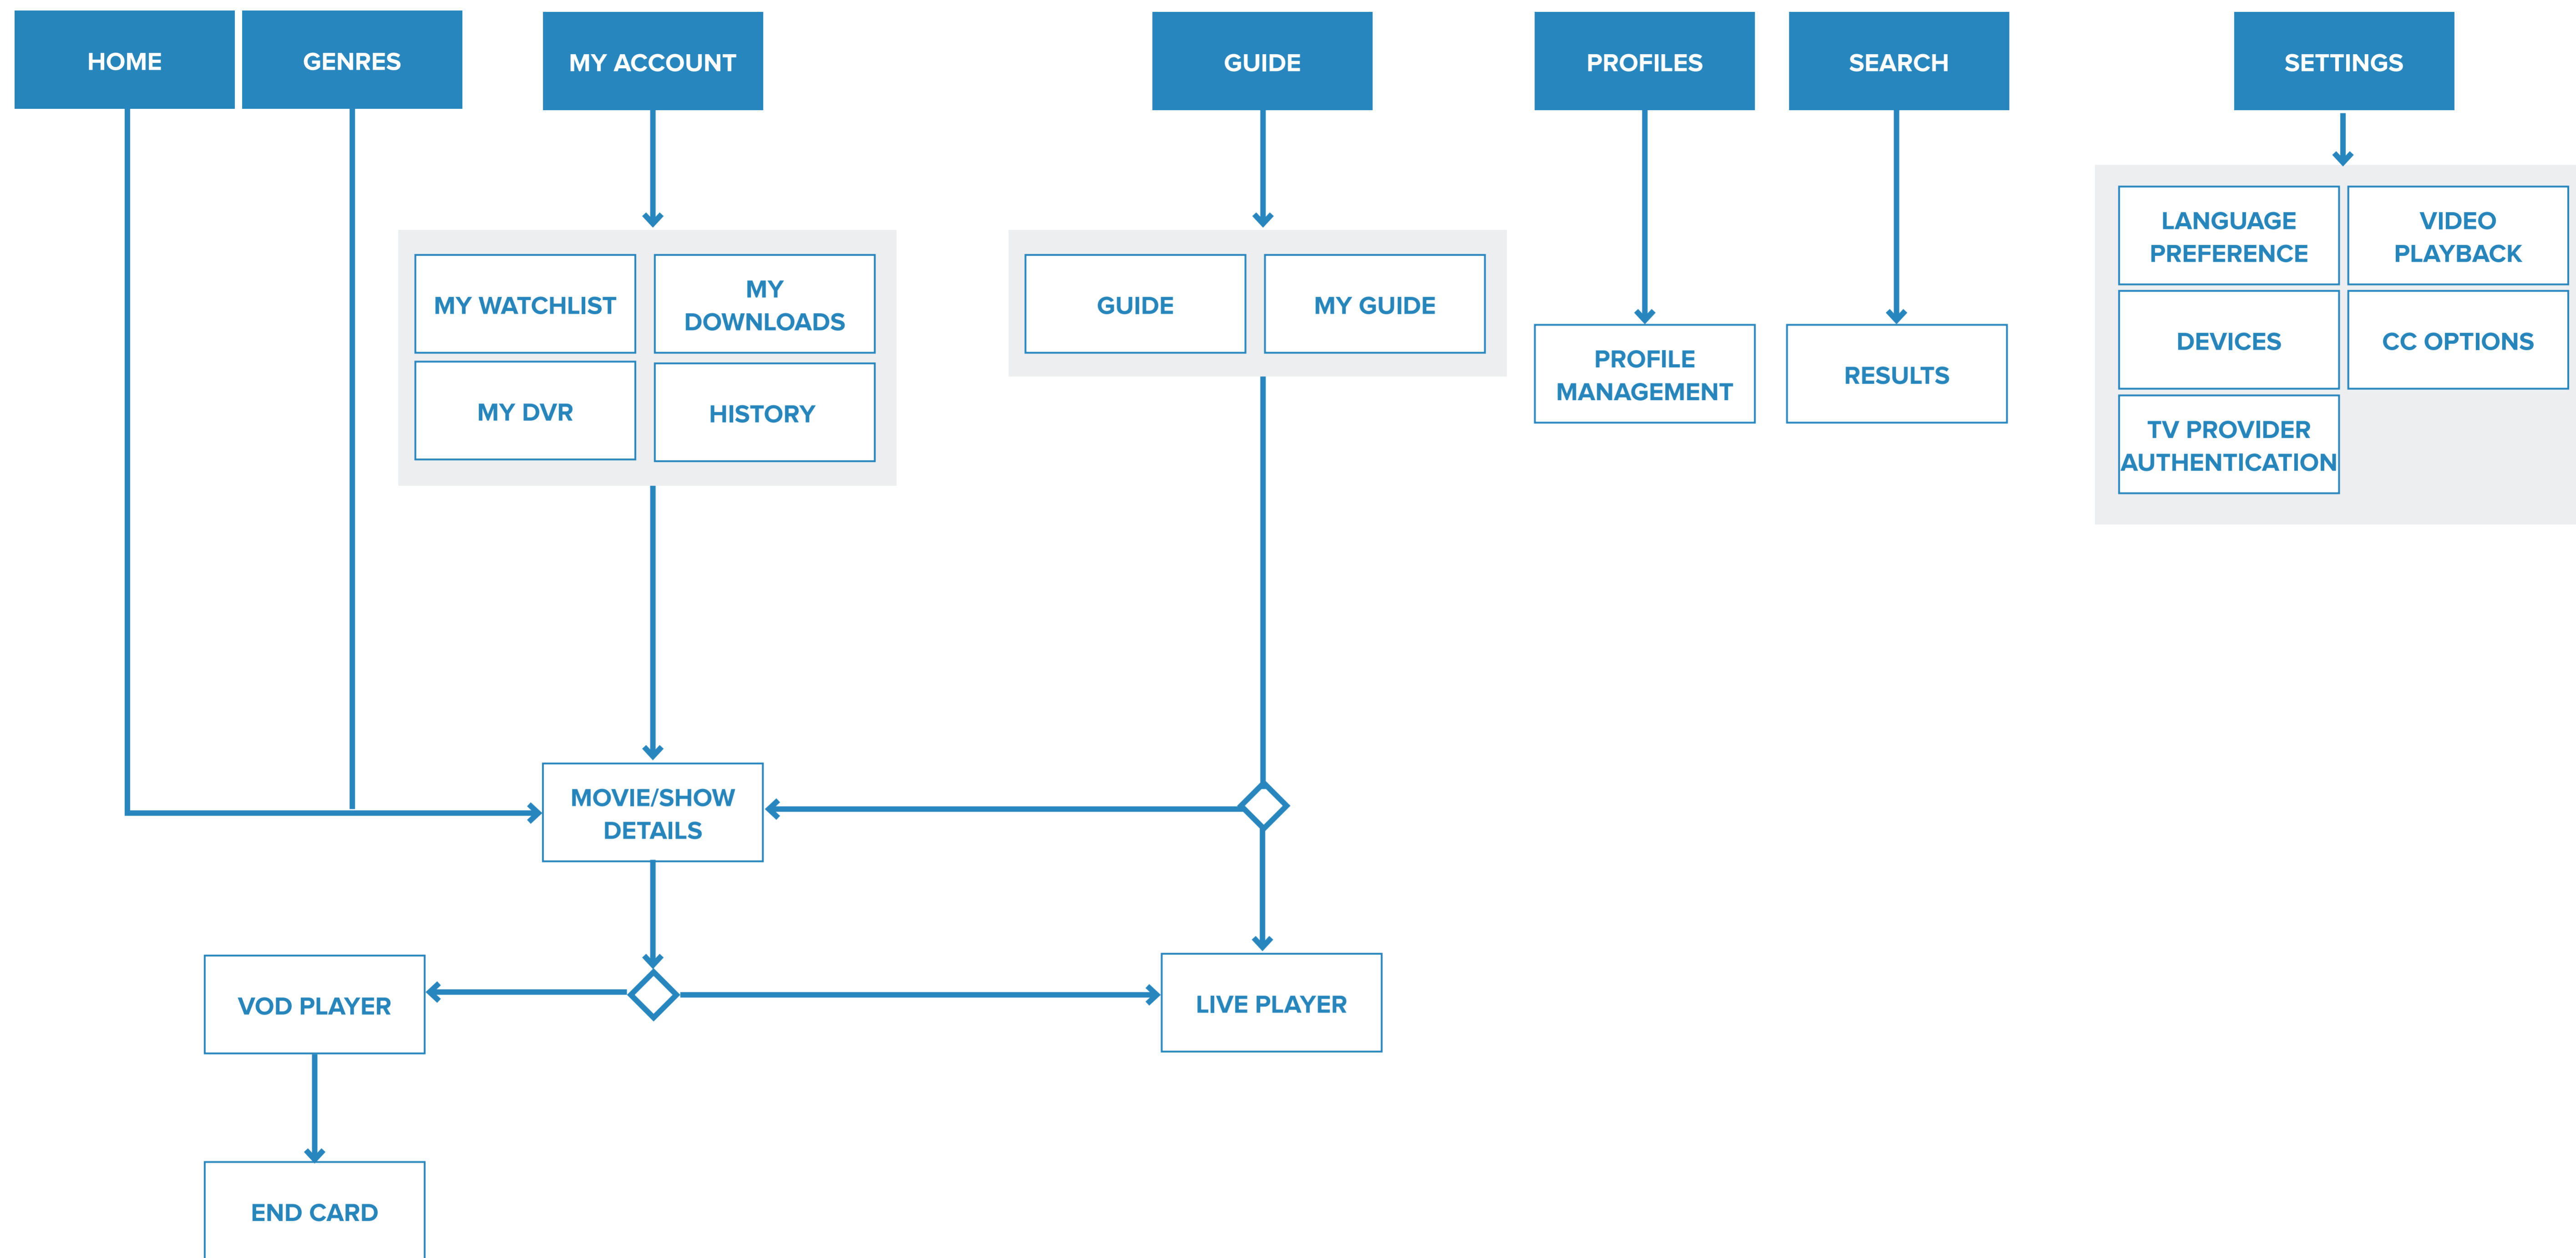

■ Available in Top Nav