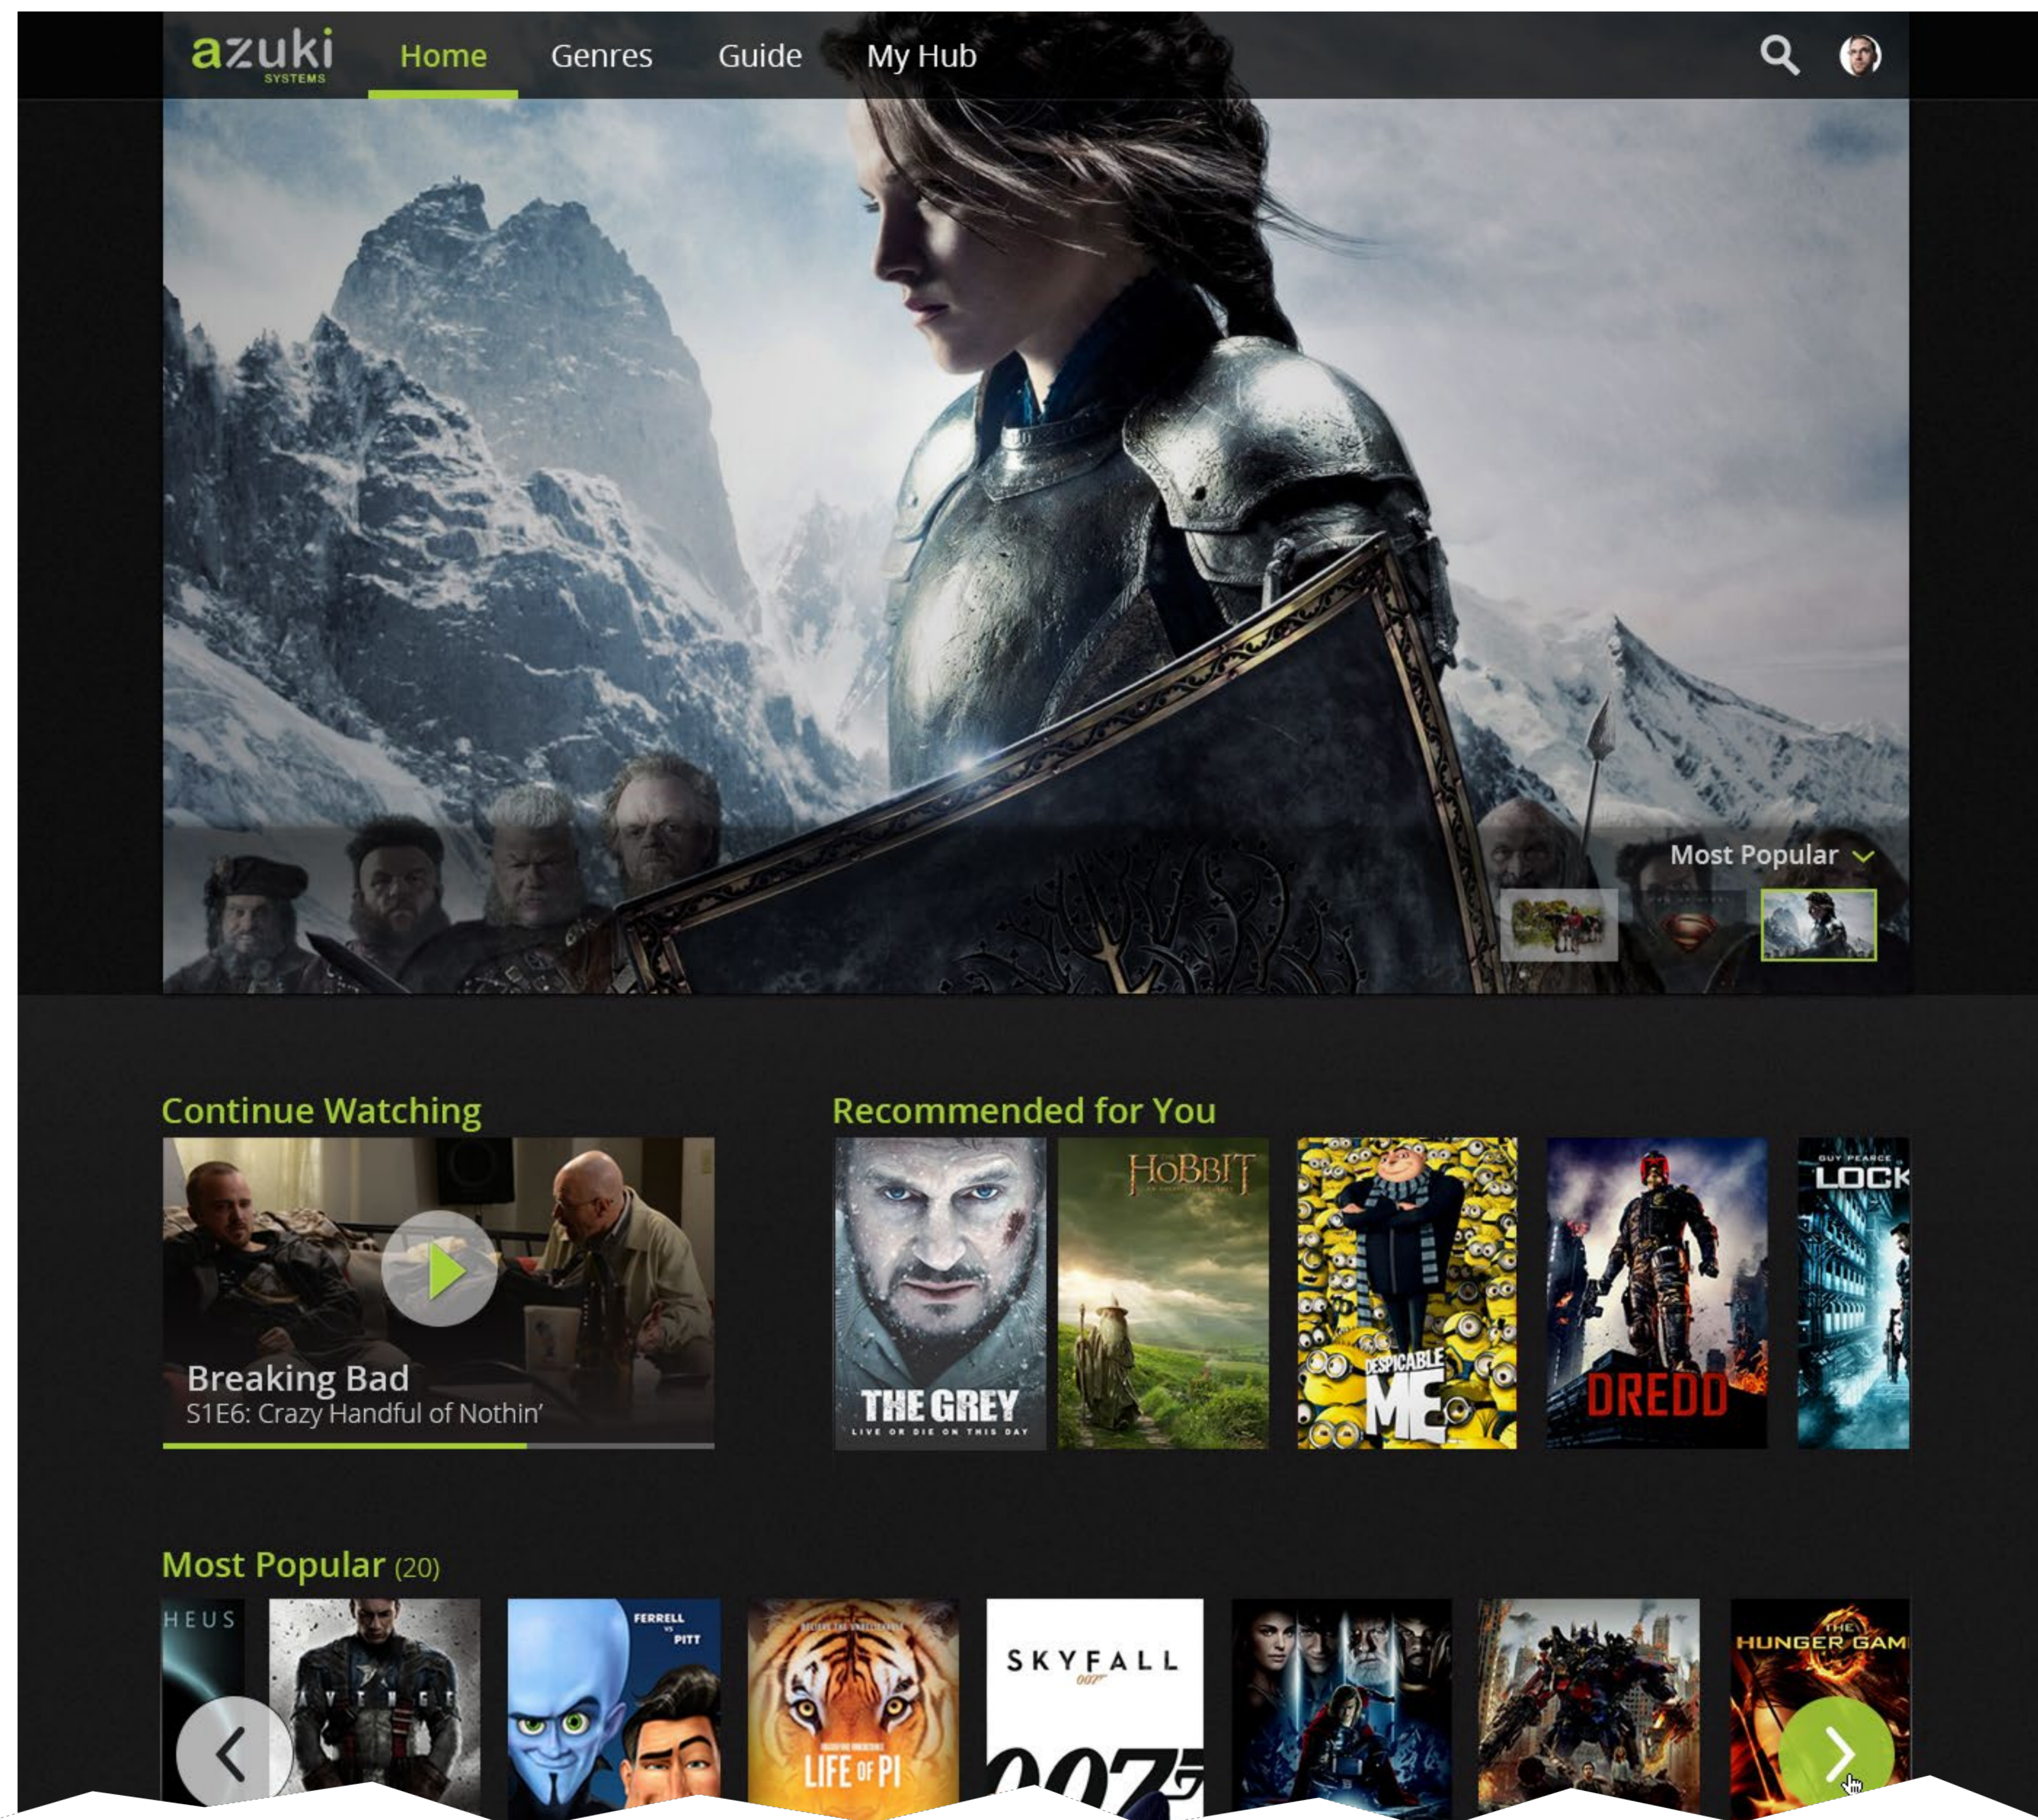

AZUKI: DESKTOP / WEB

ENSEMBLE UX . COMPS . MARCH 28, 2014

■ Available in Top Nav

most Popular ▾

Continue Watching

Breaking Bad
S1E6: Crazy Handful of Nothin'

Recommended for You

THE GREY
HOBBIT
RESPECTABLE ME
DREDD
LOCK