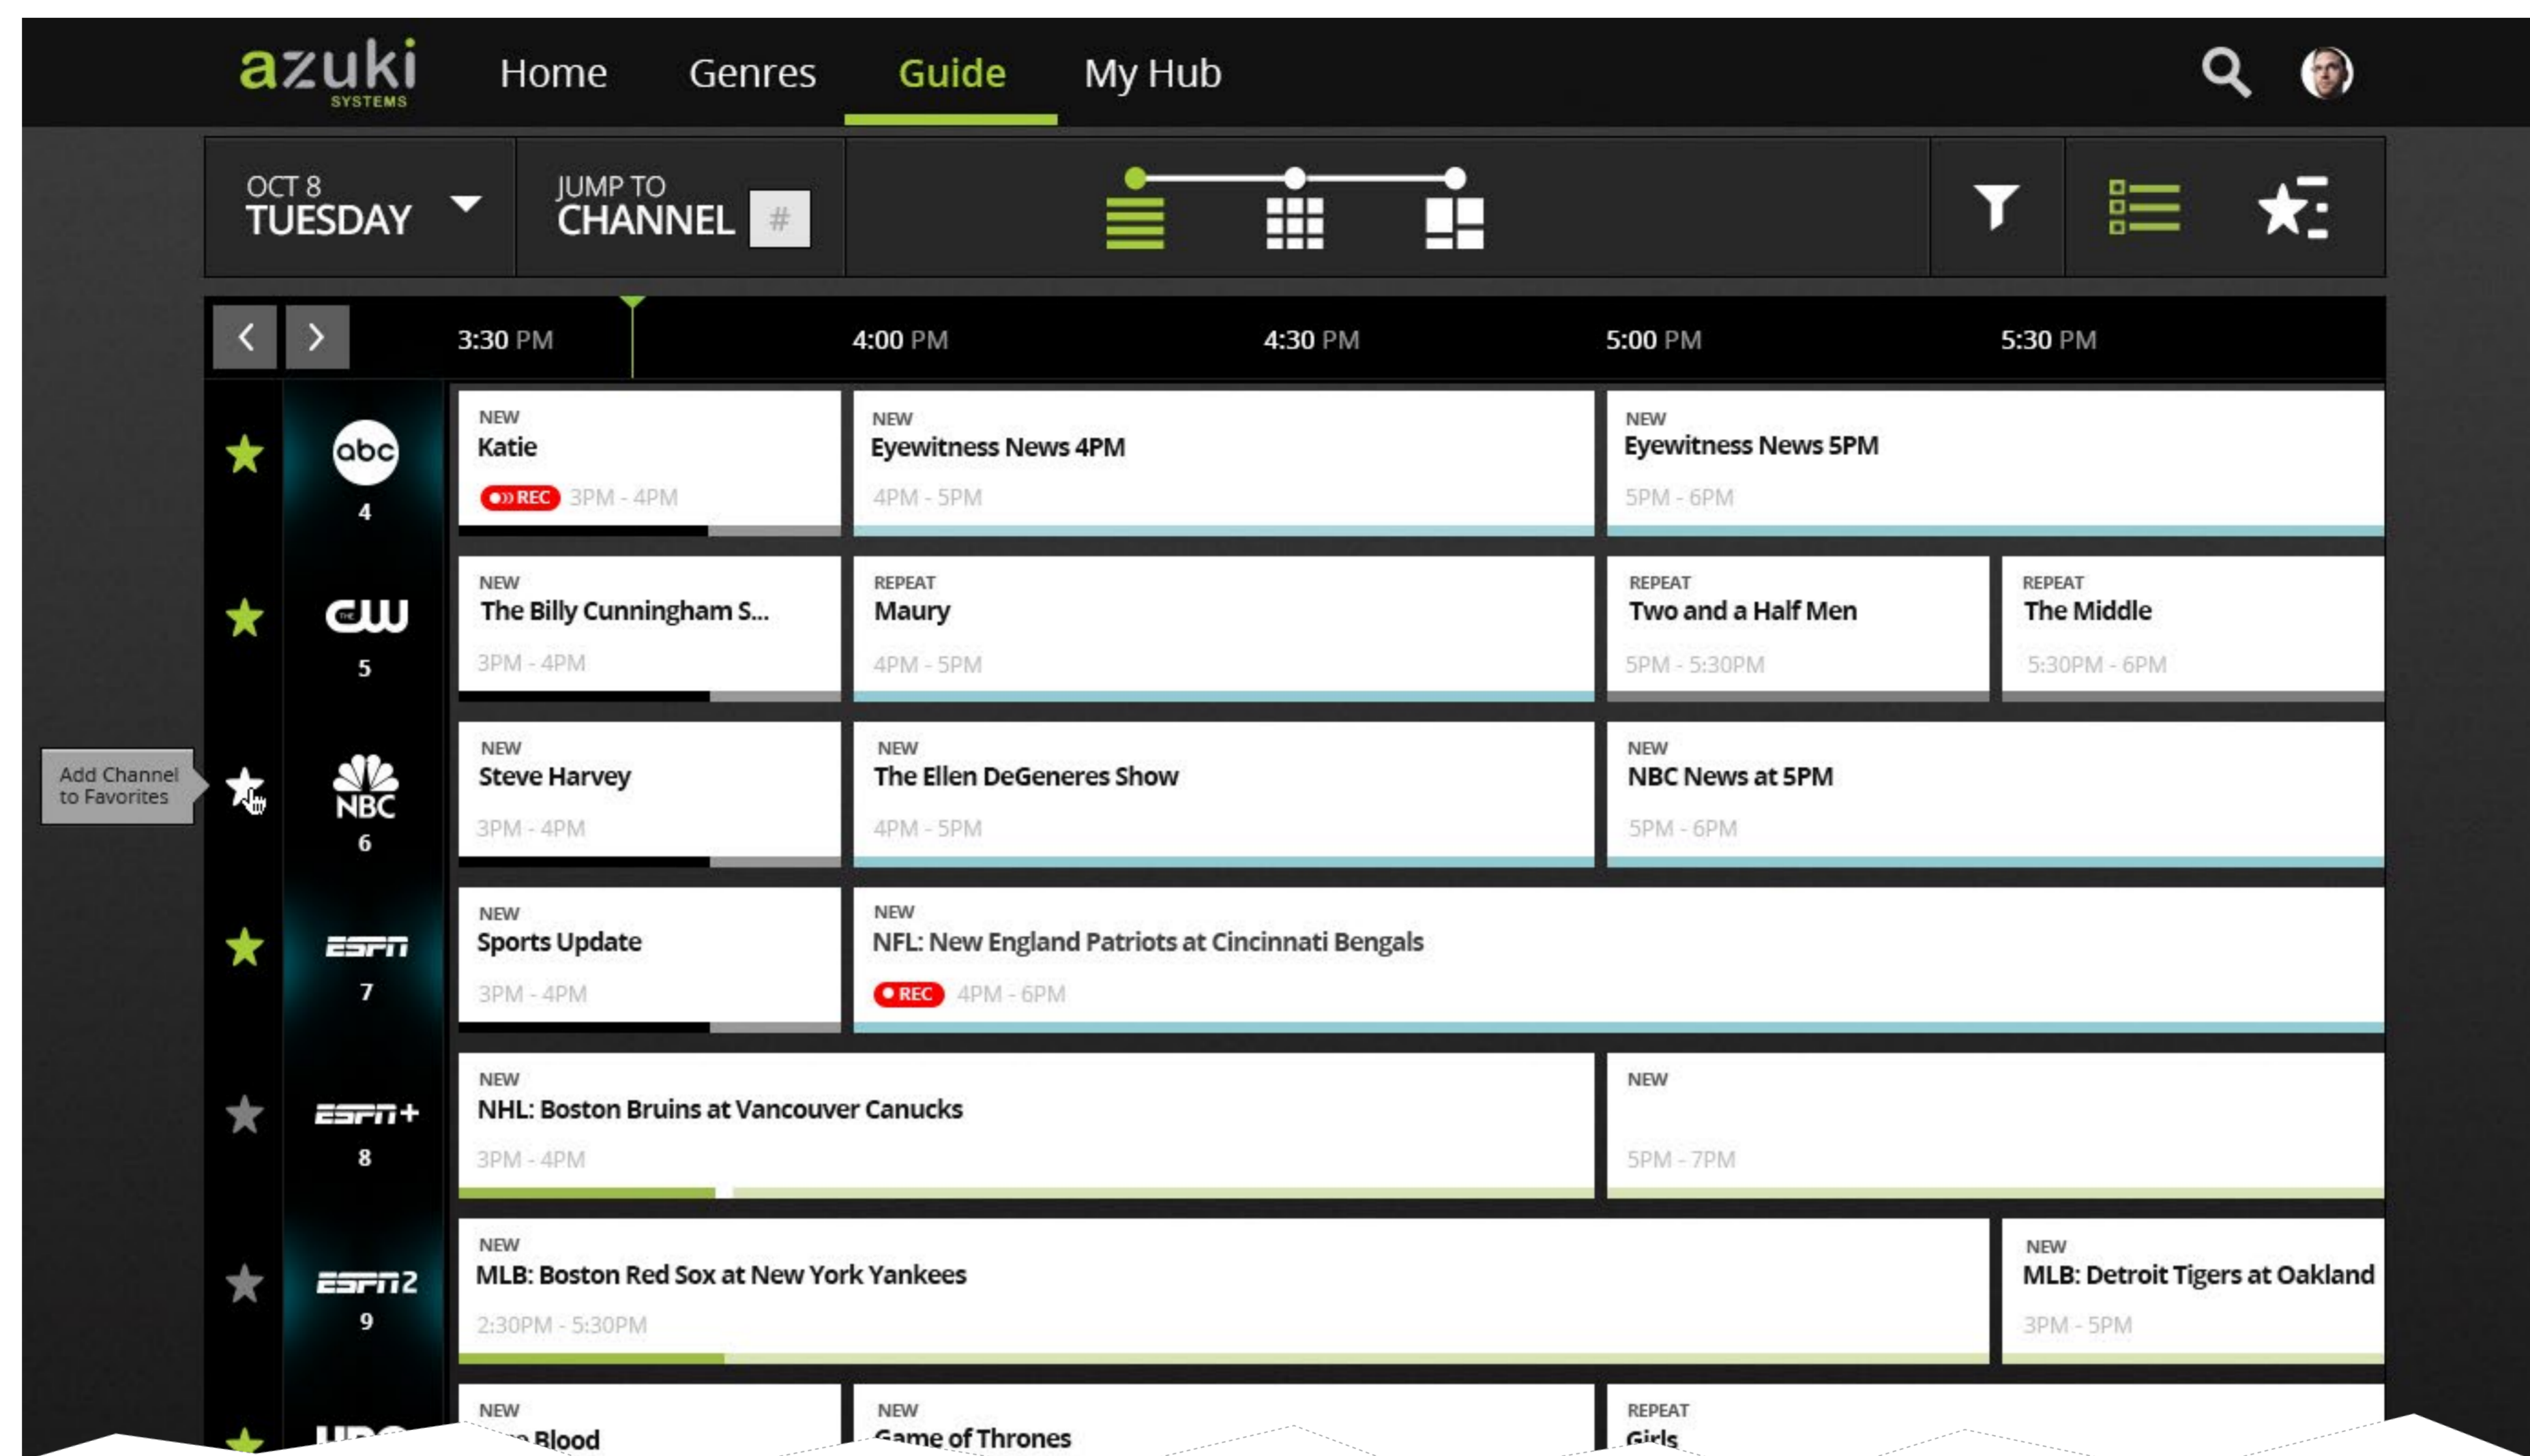

★★★★★ (4.5) **Best series ever**
date by username
Lorem ipsum dolor sit amet, consectetur adipiscing elit. Quisque at magna dapibus justo facilisis sagittis eget et justo. Proin eu tempor tellus.

The screenshot displays the azuki TV guide interface. At the top, the navigation bar includes 'Home', 'Genres', 'Guide' (highlighted), and 'My Hub'. A search icon and a user profile icon are on the right. The main content area features a video player for 'The Ellen DeGeneres Show' (4:00PM - 5:00PM, NEW). The video player includes a play button, a 'Watch Now' button, a 'REC Record' button, and a 'More' button. Below the video player are social media sharing options for Facebook and Twitter, and a description: 'Robert Downey, Jr. and Scarlett Johansson; snowboarder and musician Shaun White; dancers Derek and Julianne Hough perform.' Below the video player is a control bar with 'OCT 8 TUESDAY', 'JUMP TO CHANNEL #', and navigation icons. The main content area is a program schedule grid for Tuesday, October 8th, from 3:30 PM to 5:30 PM. The grid shows programs from various channels: abc (Katie), CW (The Billy Cunningham S...), NBC (Steve Harvey, The Ellen DeGeneres Show, NBC News at 5PM), ESPN (Sports Update), ESPN+ (NHL: Boston Bruins at Vancouver Canucks), ESPN2 (MLB: Boston Red Sox at New York Yankees), and HBO (True Blood, Game of Thrones, Girls).