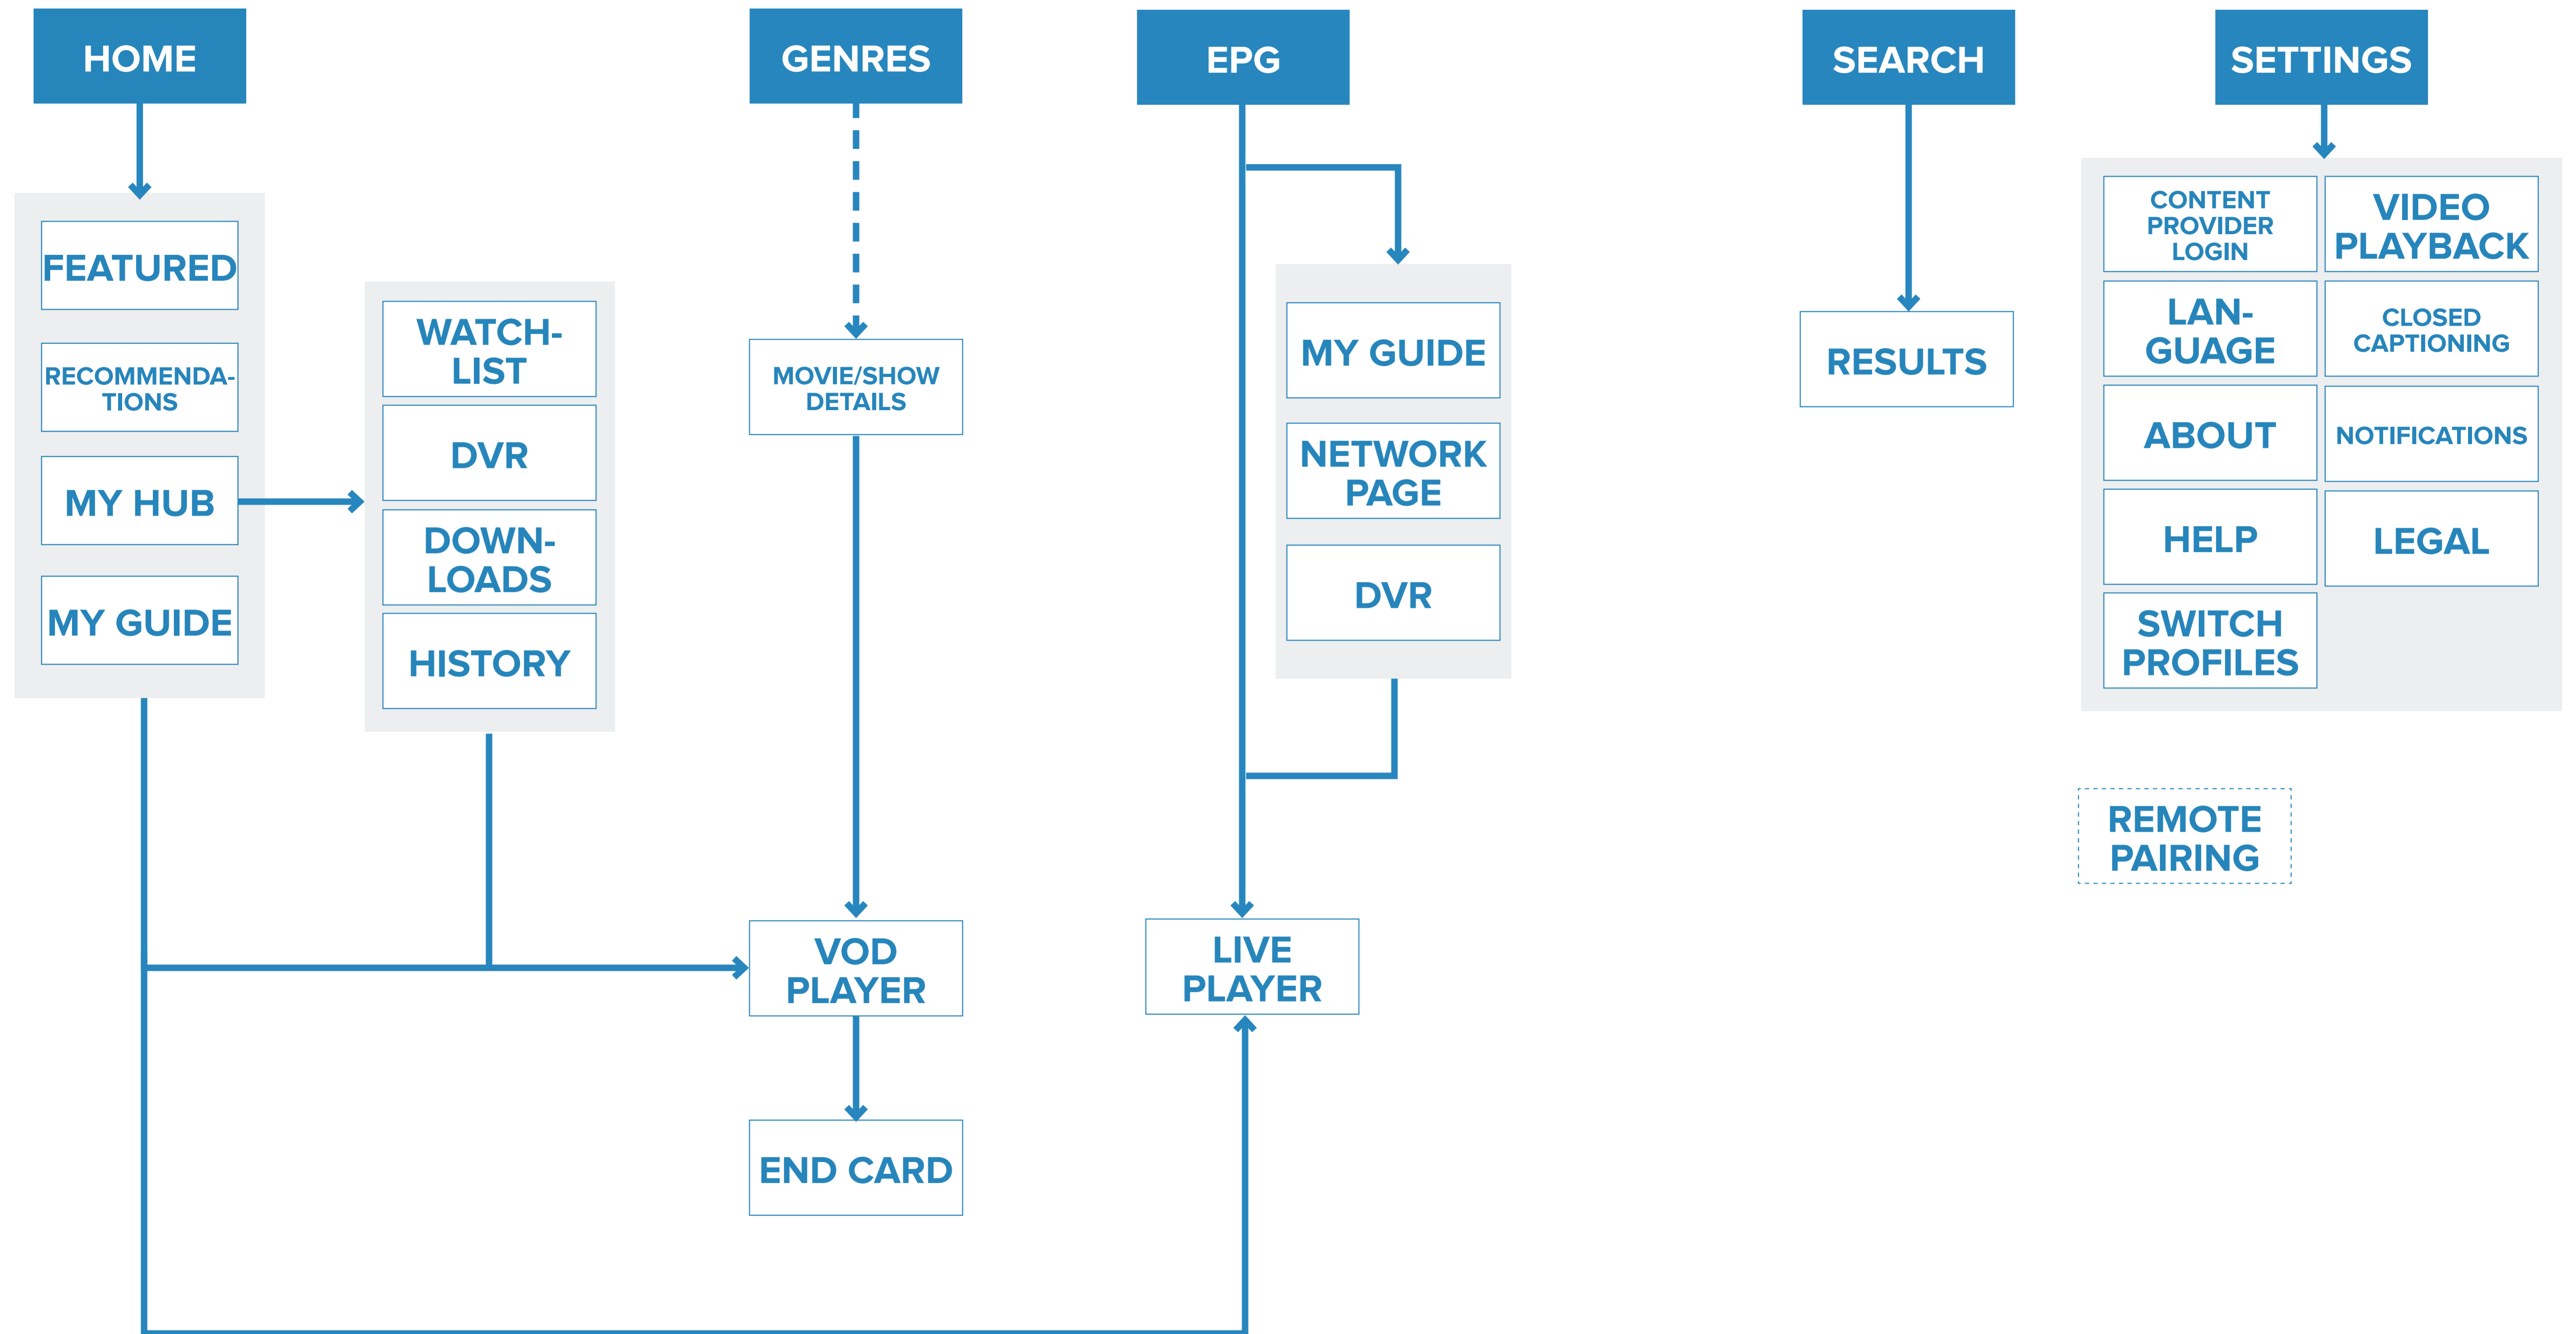

AZUKI: TV PLATFORM
ENSEMBLE UX . COMPS . JANUARY 10, 2014

Recommended **Featured** My Guide My Hub

The featured content area displays a grid of movie posters. The first row includes Transformers, Captain America: The First Avenger, The Grey, Super 8, Amityville Horror, The Hunger Games, and Dredd. The second row includes Parker, Lockout, Erased, Thor (with a 'GOLD' badge), The Walking Dead, Transformers, and Thor. The 'Transformers' poster in the top-left of the grid is highlighted with a green border.

azuki SYSTEMS

Home Genres Guide

Search Settings

Recommended Featured **My Guide** My Hub

The interface displays a grid of program cards under the 'My Guide' tab. The cards are:

- Game of Thrones** (HBO)
- Dancing With the Stars** (CTV) with a 'REC NEW' badge
- Modern Family** (abc) with a 'REC NEW' badge and a green highlight border
- Supernatural** (The CW)
- The Simpsons** (FOX) with 'SUNDAYS 8/7c' and 'NEW' text

Independent

The interface displays a grid of movie posters under the 'Adventure' genre. The posters include: Transformers, Captain America: The First Avenger, The Grey, Super 8, My Amityville Horror, The Hunger Games, Parker, Lockout, Erased, Thor, The Walking Dead, and Dredd. The 'Adventure' genre is highlighted in the left sidebar.